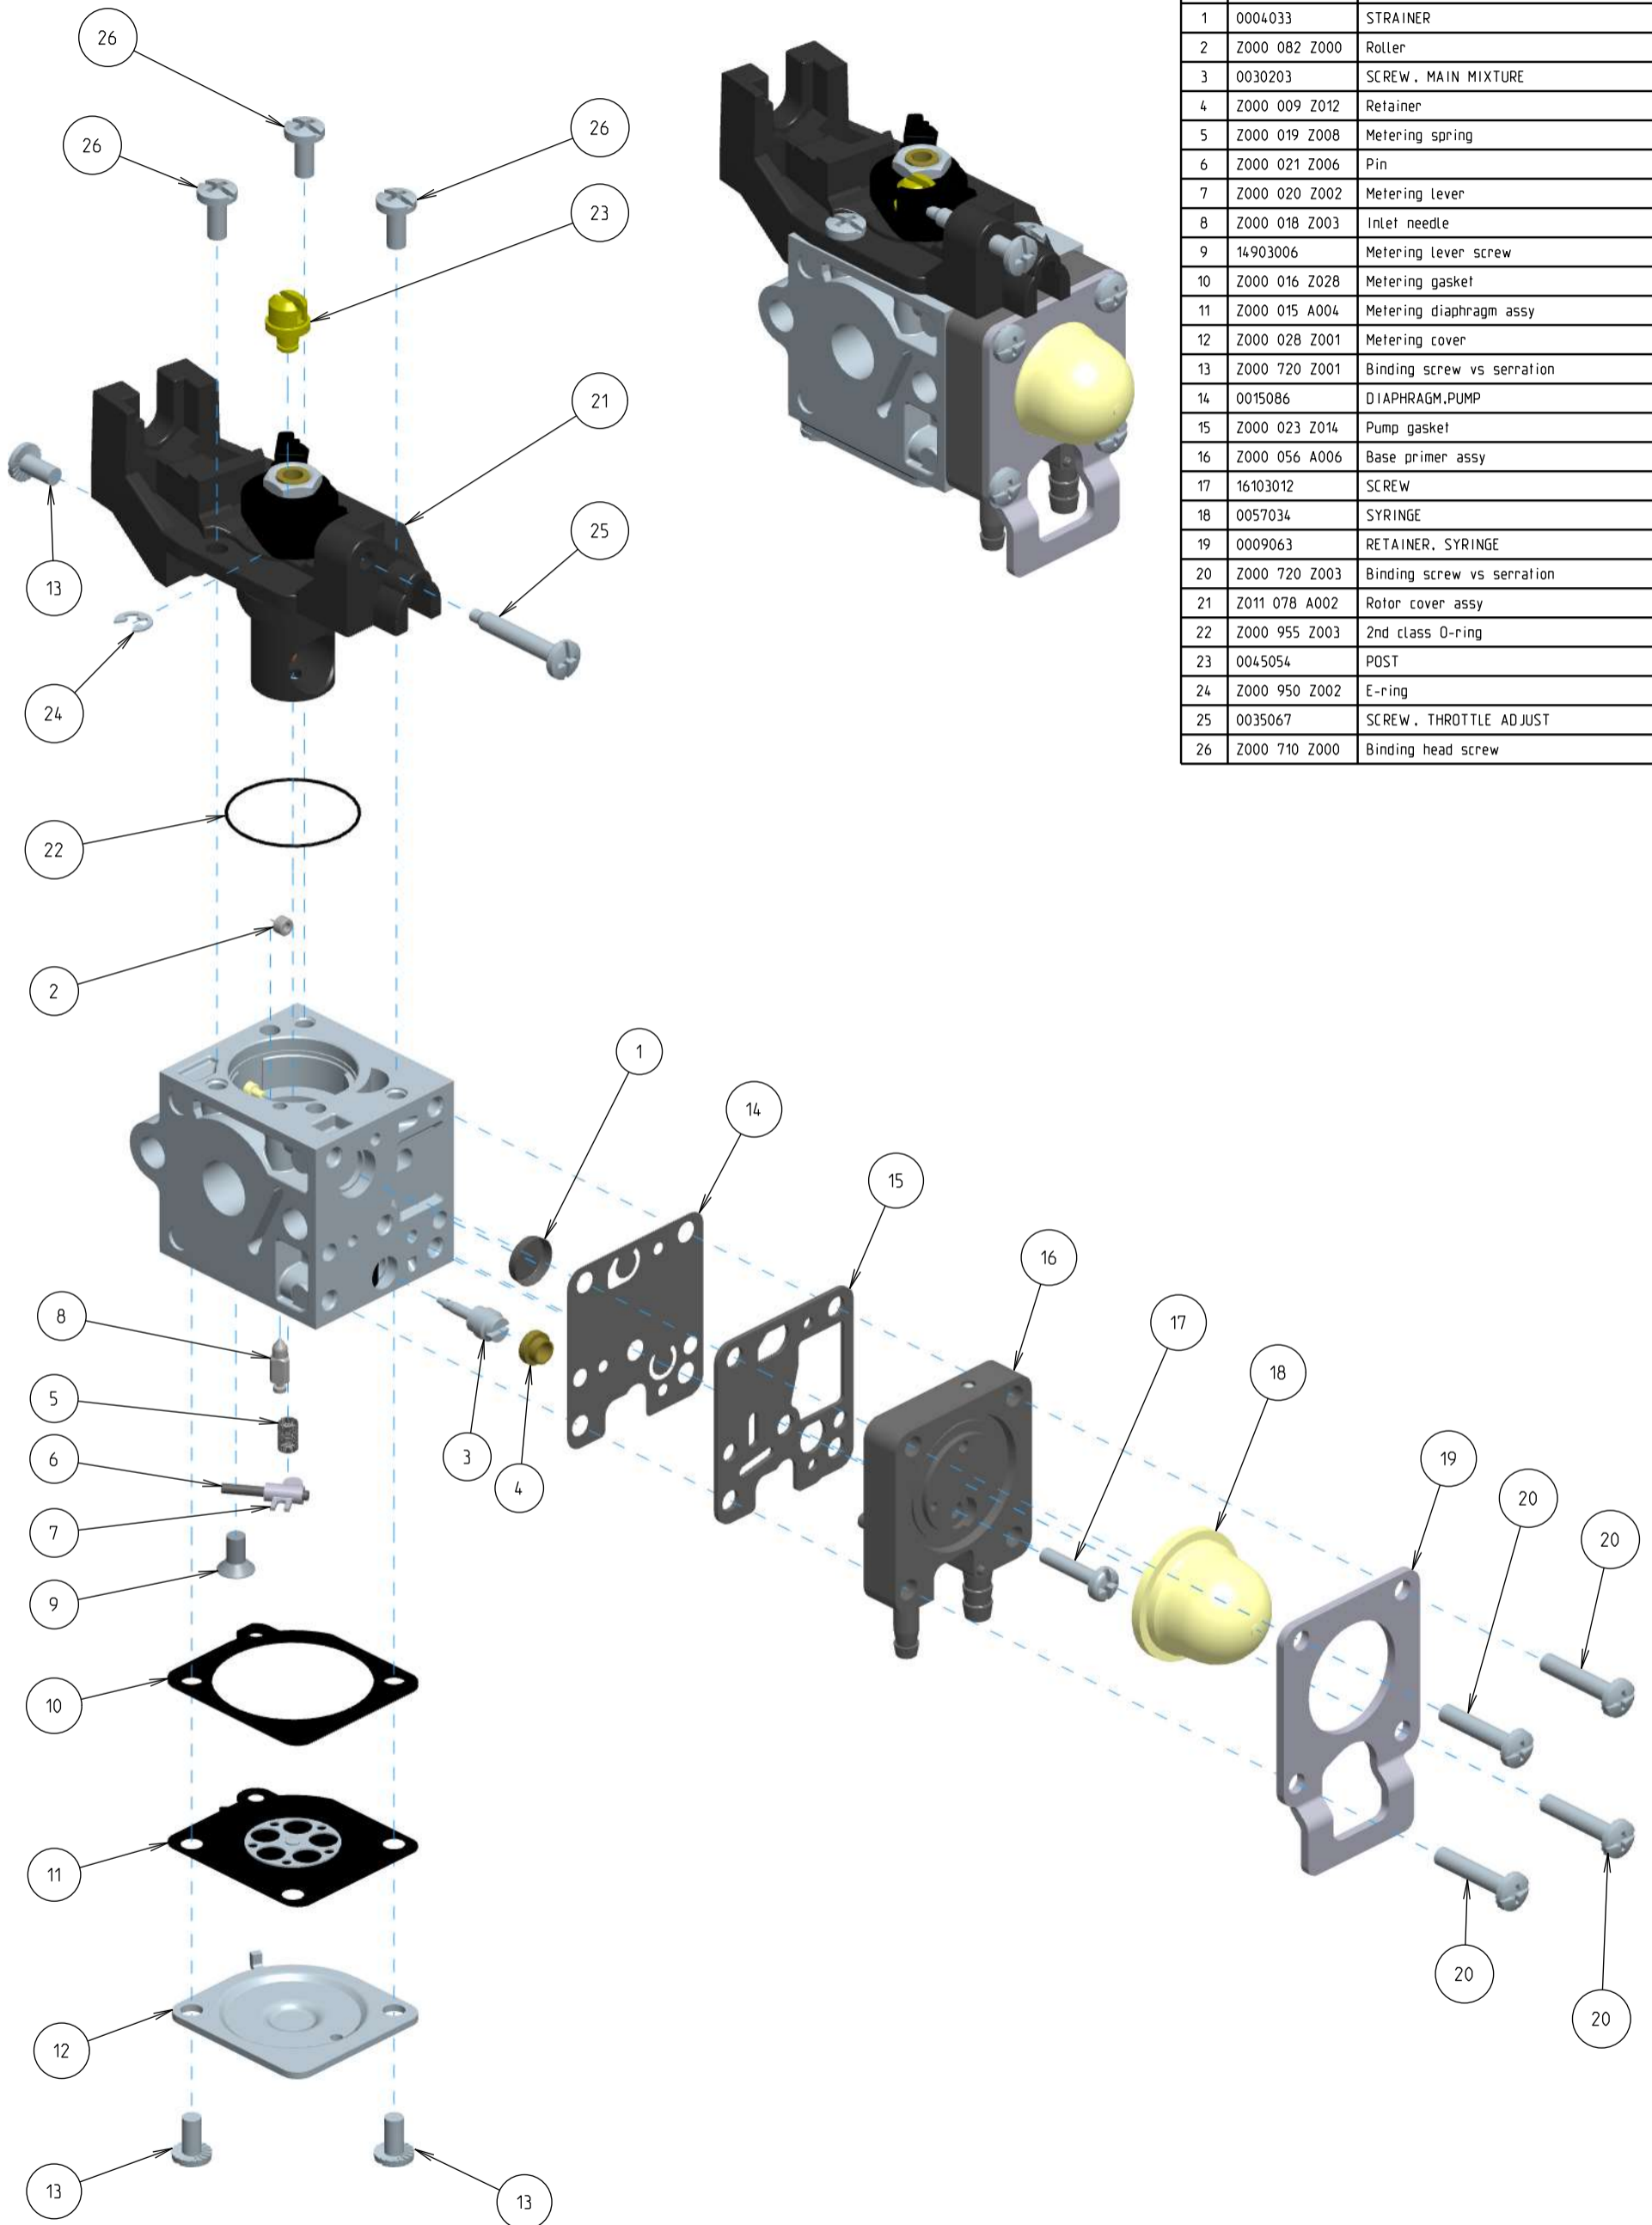

Z011-120-0667-C

ITEM	ZAMA PART NR.	DESCRIPTION
	Z011-120-0667-C	Carburetor RB
	Z000 001 K143	REBUILD KIT (1.2.5.6.7.8.10.11.14.15)
	Z000 003 K078	GASKET & DIAPHRAGM KIT (10.11.14.15)
1	0004033	STRAINER
2	Z000 082 Z000	Roller
3	0030203	SCREW, MAIN MIXTURE
4	Z000 009 Z012	Retainer
5	Z000 019 Z008	Metering spring
6	Z000 021 Z006	Pin
7	Z000 020 Z002	Metering lever
8	Z000 018 Z003	Inlet needle
9	14903006	Metering lever screw
10	Z000 016 Z028	Metering gasket
11	Z000 015 A004	Metering diaphragm assy
12	Z000 028 Z001	Metering cover
13	Z000 720 Z001	Binding screw vs serration
14	0015086	DIAPHRAGM.PUMP
15	Z000 023 Z014	Pump gasket
16	Z000 056 A006	Base primer assy
17	16103012	SCREW
18	0057034	SYRINGE
19	0009063	RETAINER, SYRINGE
20	Z000 720 Z003	Binding screw vs serration
21	Z011 078 A002	Rotor cover assy
22	Z000 955 Z003	2nd class O-ring
23	0045054	POST
24	Z000 950 Z002	E-ring
25	0035067	SCREW, THROTTLE ADJUST
26	Z000 710 Z000	Binding head screw