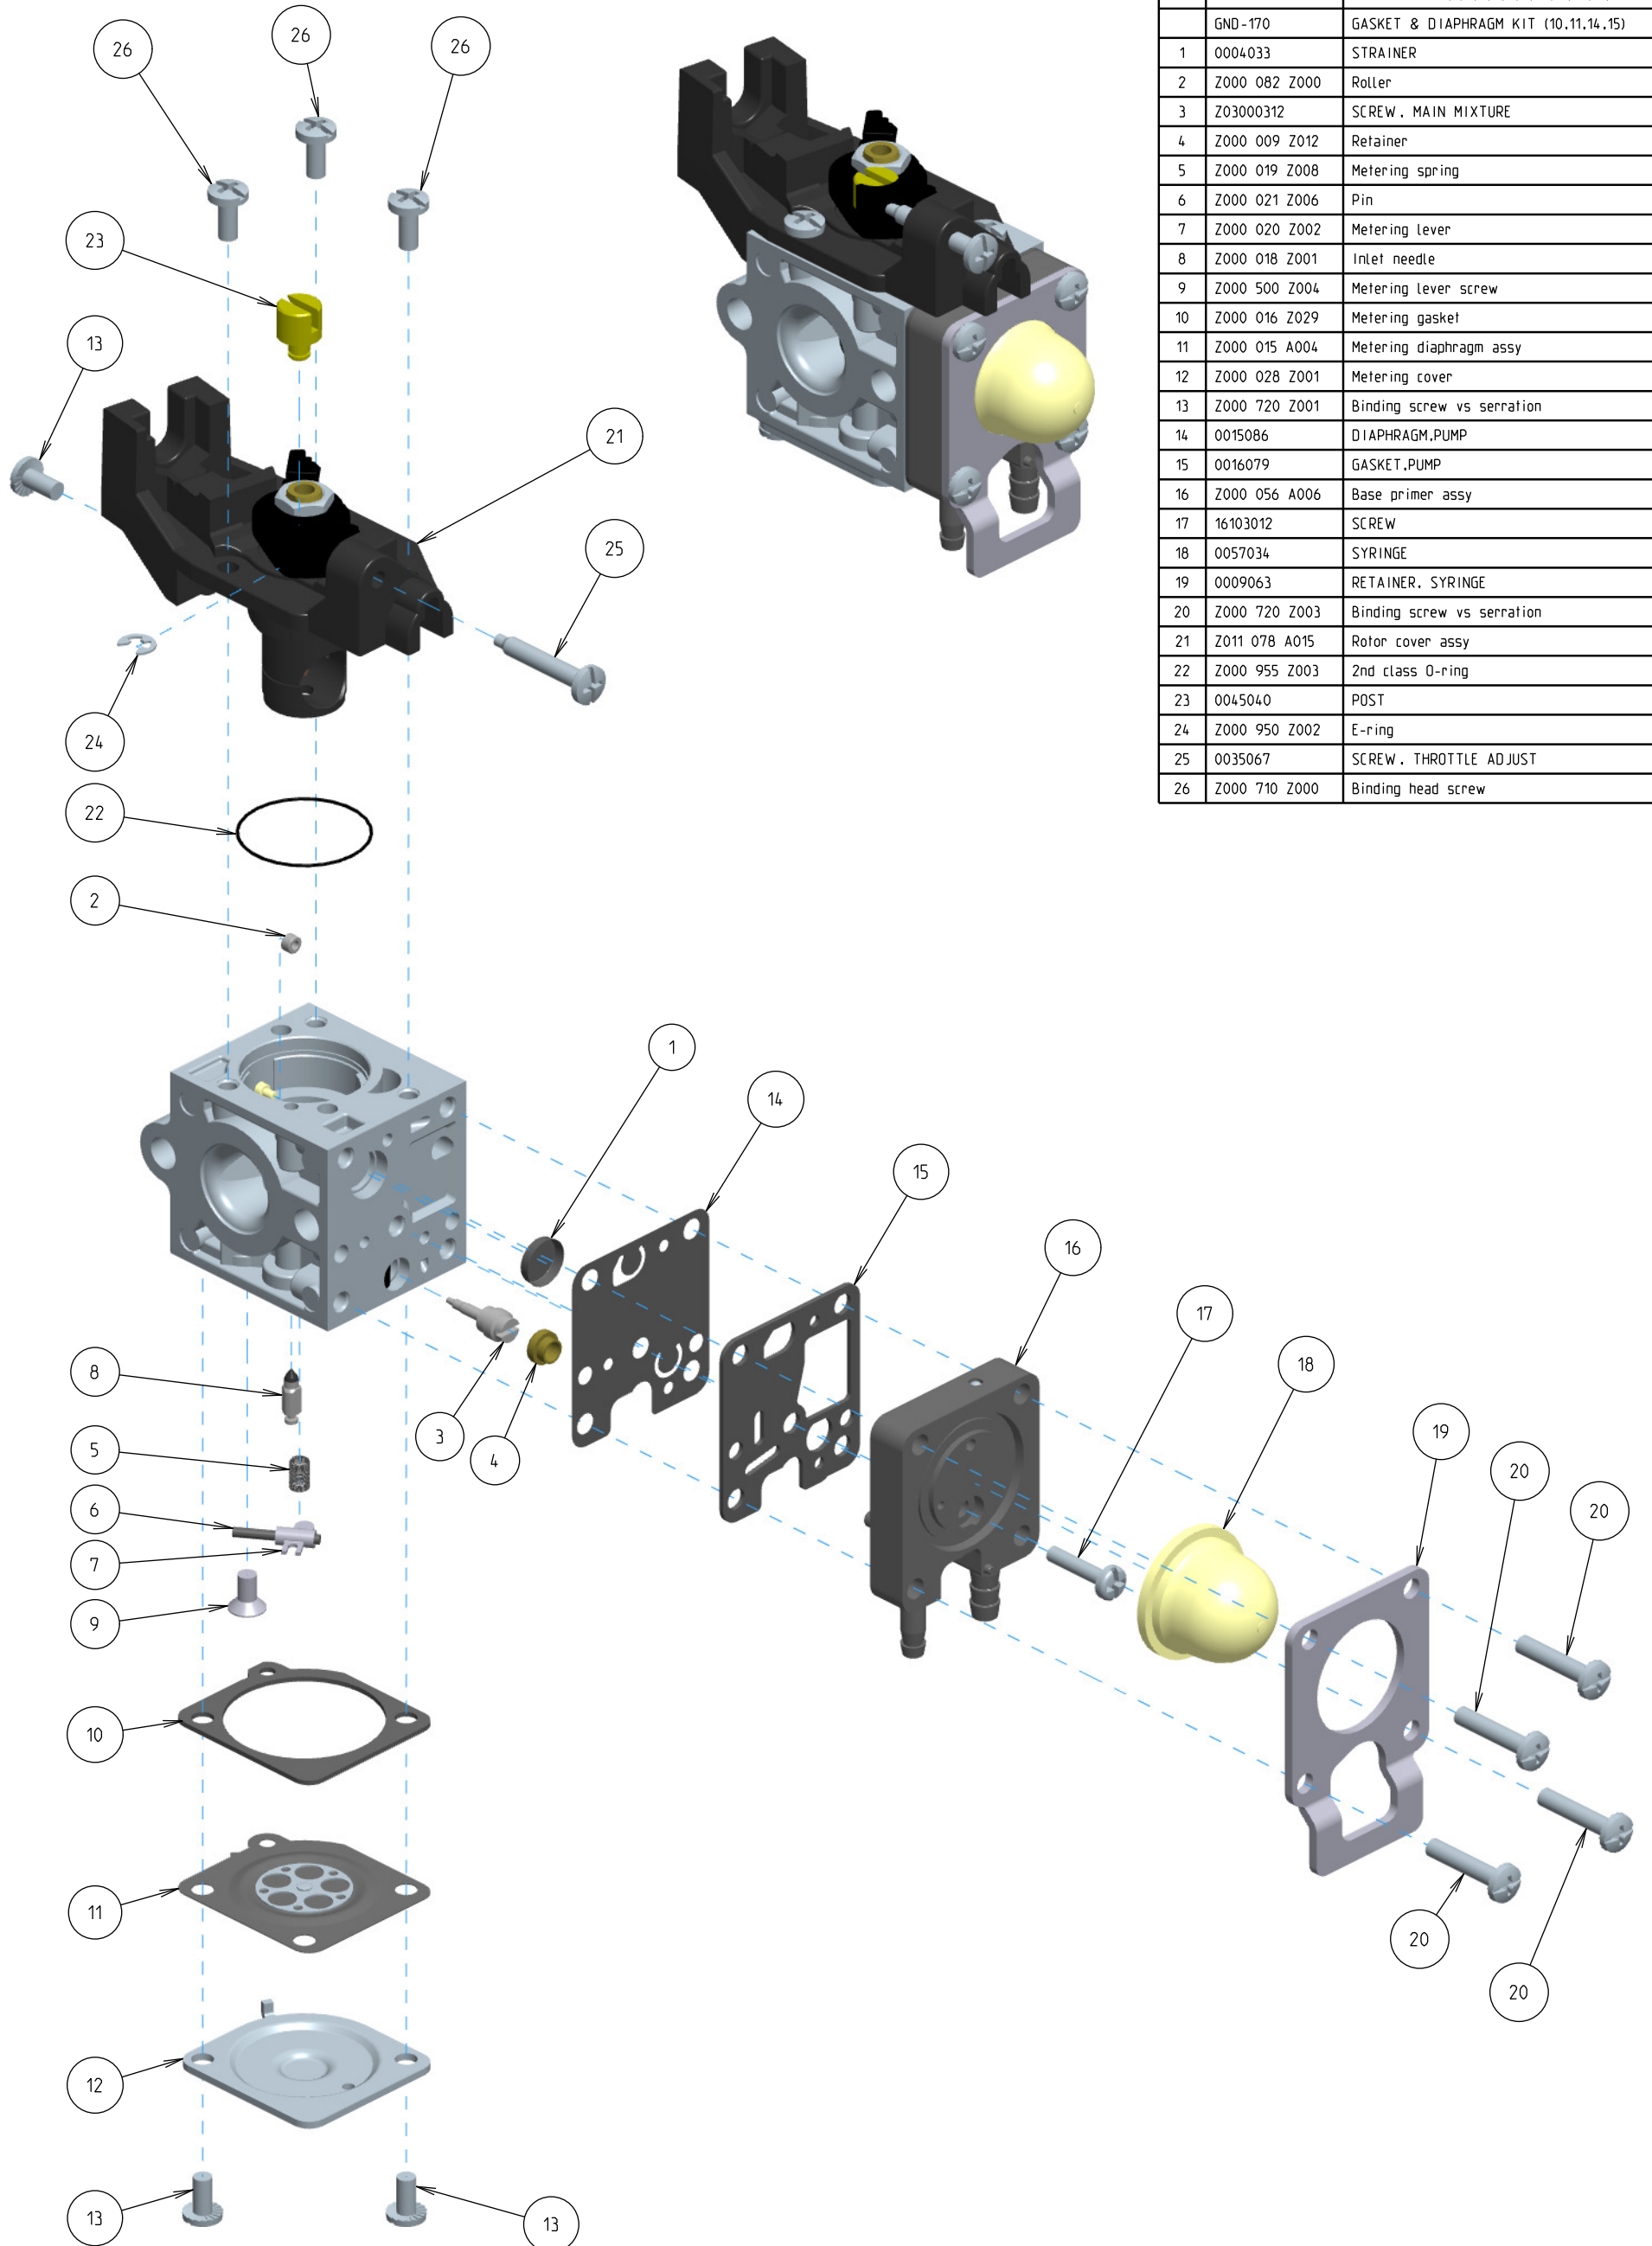

Z011-120-0652-C

ITEM	ZAMA PART NR.	DESCRIPTION
	Z011-120-0652-C	CARBURETOR ASSEMBLY
	RB-283	REBUILD KIT (1,2,5,6,7,8,10,11,14,15)
	GND-170	GASKET & DIAPHRAGM KIT (10,11,14,15)
1	0004033	STRAINER
2	Z000 082 Z000	Roller
3	Z03000312	SCREW . MAIN MIXTURE
4	Z000 009 Z012	Retainer
5	Z000 019 Z008	Metering spring
6	Z000 021 Z006	Pin
7	Z000 020 Z002	Metering Lever
8	Z000 018 Z001	Inlet needle
9	Z000 500 Z004	Metering Lever screw
10	Z000 016 Z029	Metering gasket
11	Z000 015 A004	Metering diaphragm assy
12	Z000 028 Z001	Metering cover
13	Z000 720 Z001	Binding screw vs serration
14	0015086	DIAPHRAGM,PUMP
15	0016079	GASKET,PUMP
16	Z000 056 A006	Base primer assy
17	16103012	SCREW
18	0057034	SYRINGE
19	0009063	RETAINER, SYRINGE
20	Z000 720 Z003	Binding screw vs serration
21	Z011 078 A015	Rotor cover assy
22	Z000 955 Z003	2nd class O-ring
23	0045040	POST
24	Z000 950 Z002	E-ring
25	0035067	SCREW . THROTTLE ADJUST
26	Z000 710 Z000	Binding head screw