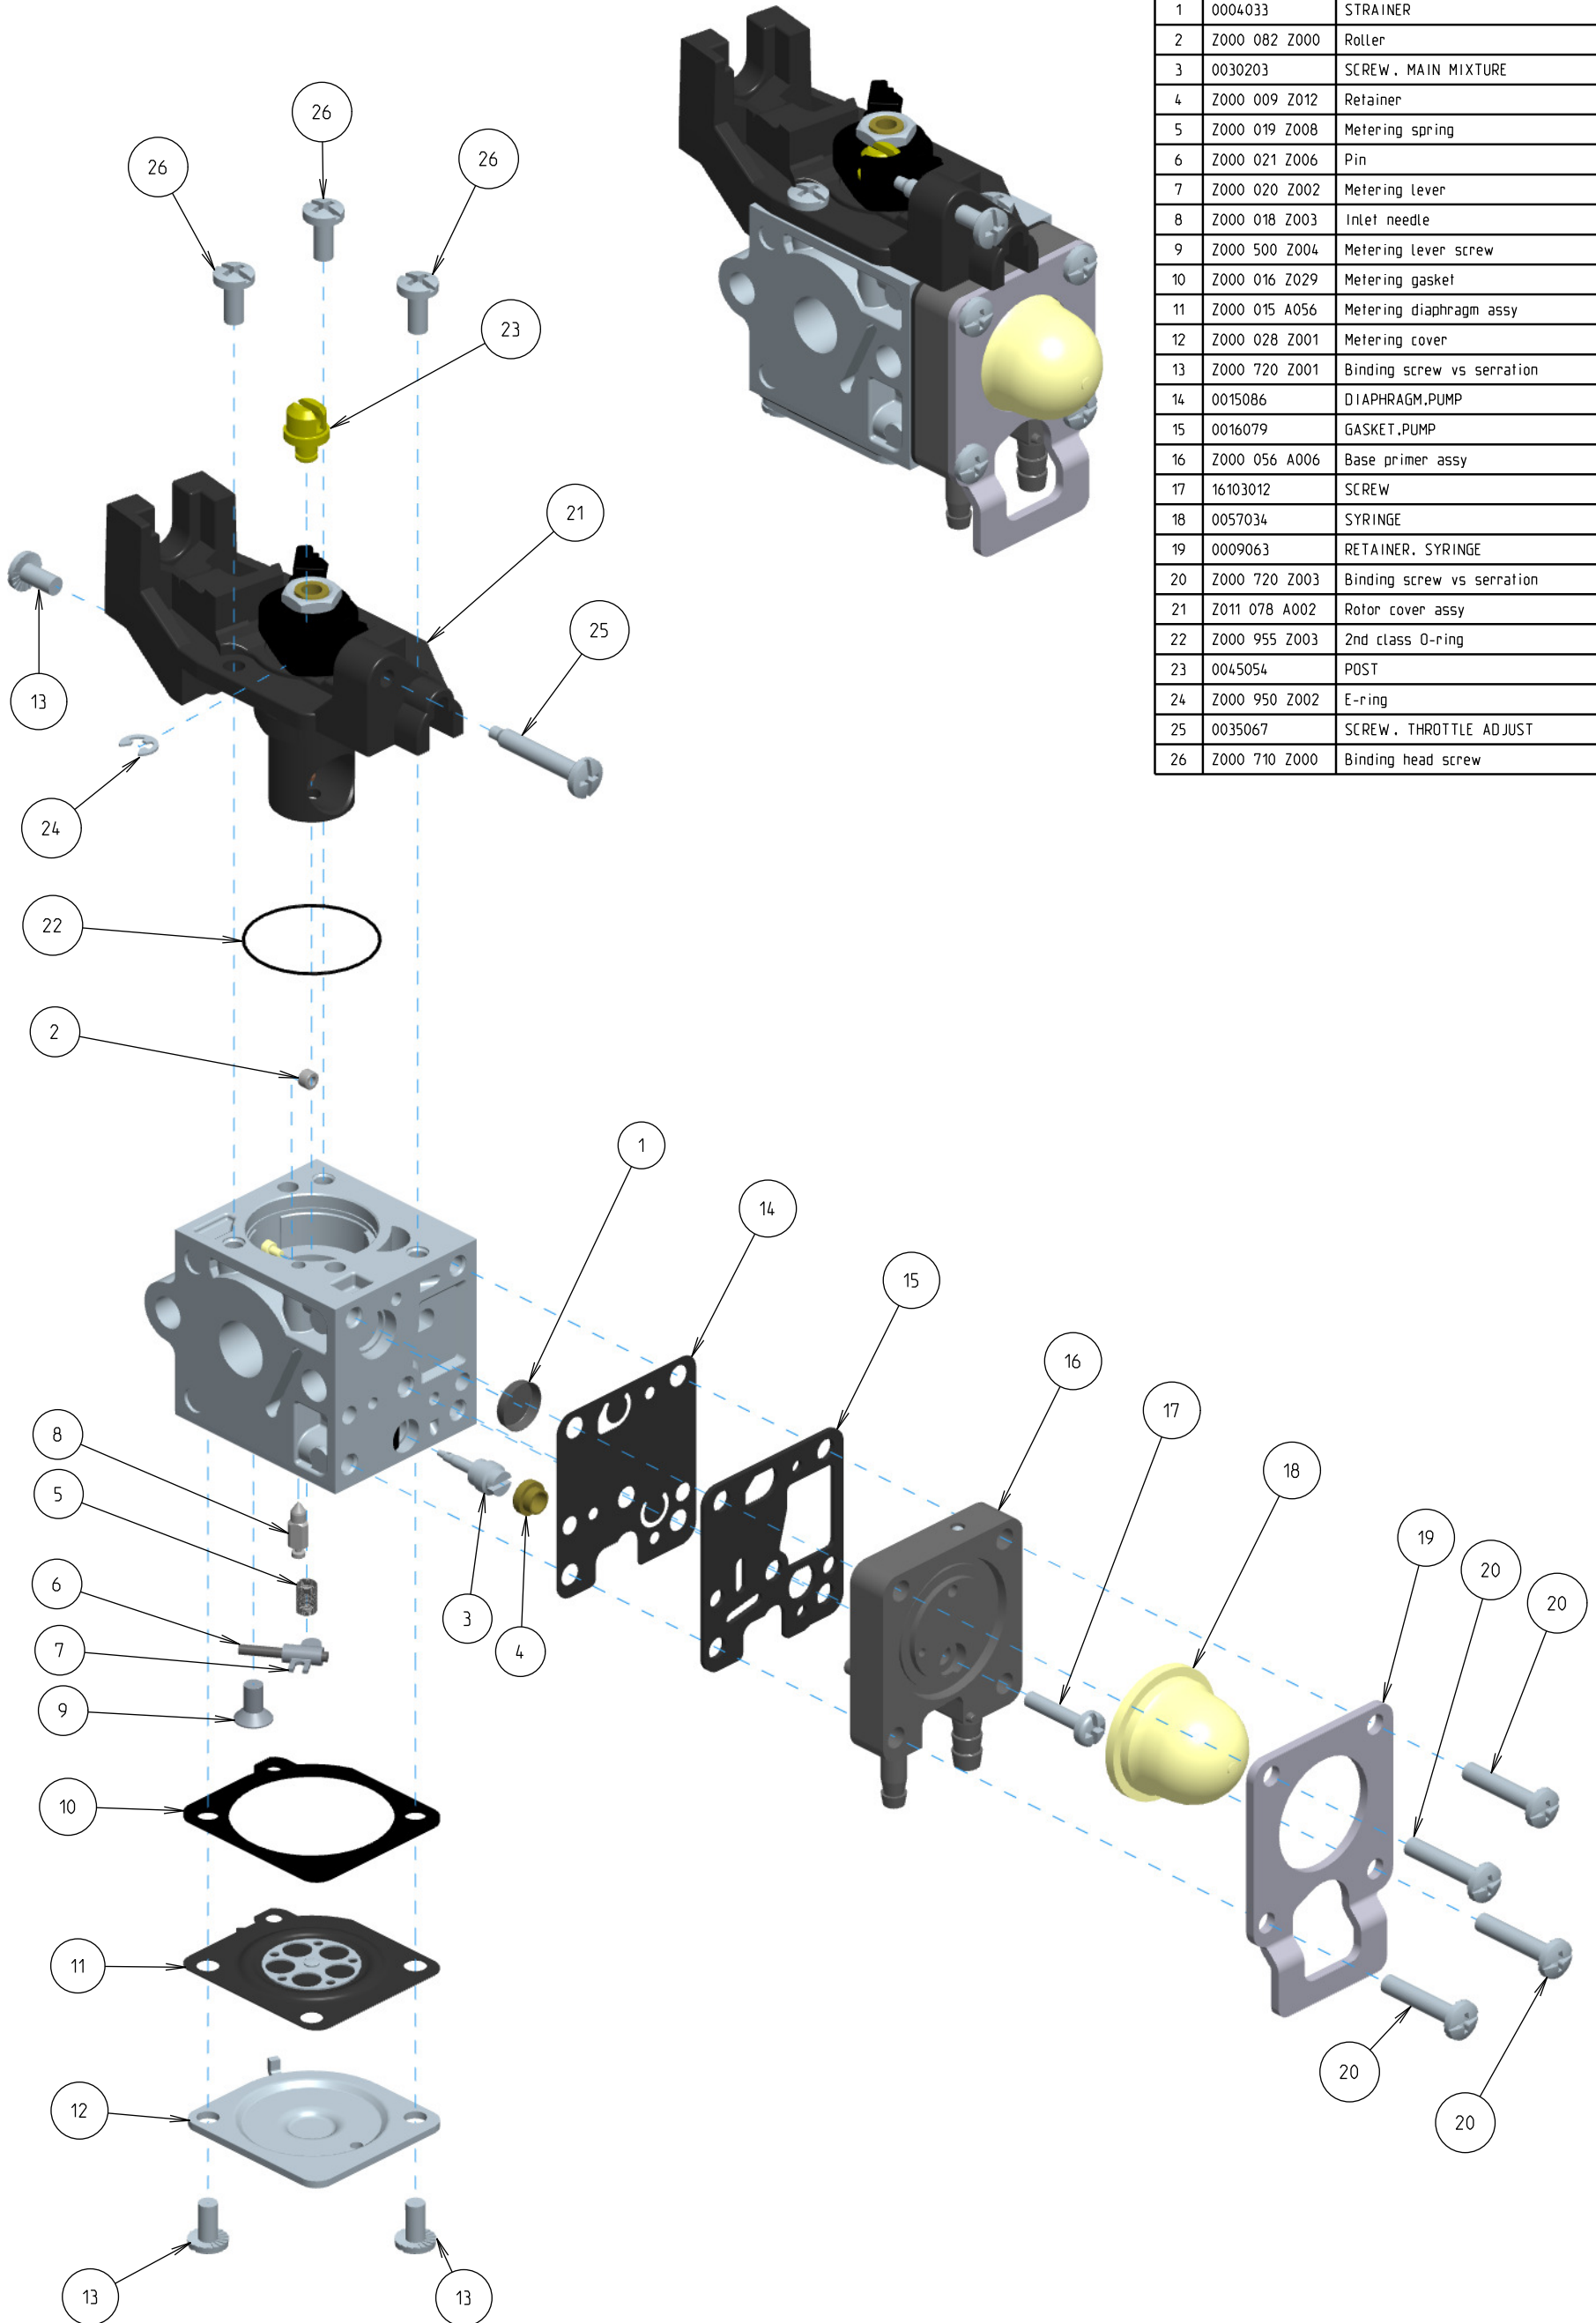

Z011-120-0651-C

ITEM	ZAMA PART NR.	DESCRIPTION
	Z011-120-0651-C	CARBURETOR ASSEMBLY
	RB-188	REBUILD KIT (1,2,5,6,7,8,10,11,14,15)
	GND-106	GASKET & DIAPHRAGM KIT (10,11,14,15)
1	0004033	STRAINER
2	Z000 082 Z000	Roller
3	0030203	SCREW . MAIN MIXTURE
4	Z000 009 Z012	Retainer
5	Z000 019 Z008	Metering spring
6	Z000 021 Z006	Pin
7	Z000 020 Z002	Metering Lever
8	Z000 018 Z003	Inlet needle
9	Z000 500 Z004	Metering Lever screw
10	Z000 016 Z029	Metering gasket
11	Z000 015 A056	Metering diaphragm assy
12	Z000 028 Z001	Metering cover
13	Z000 720 Z001	Binding screw vs serration
14	0015086	DIAPHRAGM,PUMP
15	0016079	GASKET,PUMP
16	Z000 056 A006	Base primer assy
17	16103012	SCREW
18	0057034	SYRINGE
19	0009063	RETAINER, SYRINGE
20	Z000 720 Z003	Binding screw vs serration
21	Z011 078 A002	Rotor cover assy
22	Z000 955 Z003	2nd class O-ring
23	0045054	POST
24	Z000 950 Z002	E-ring
25	0035067	SCREW . THROTTLE ADJUST
26	Z000 710 Z000	Binding head screw