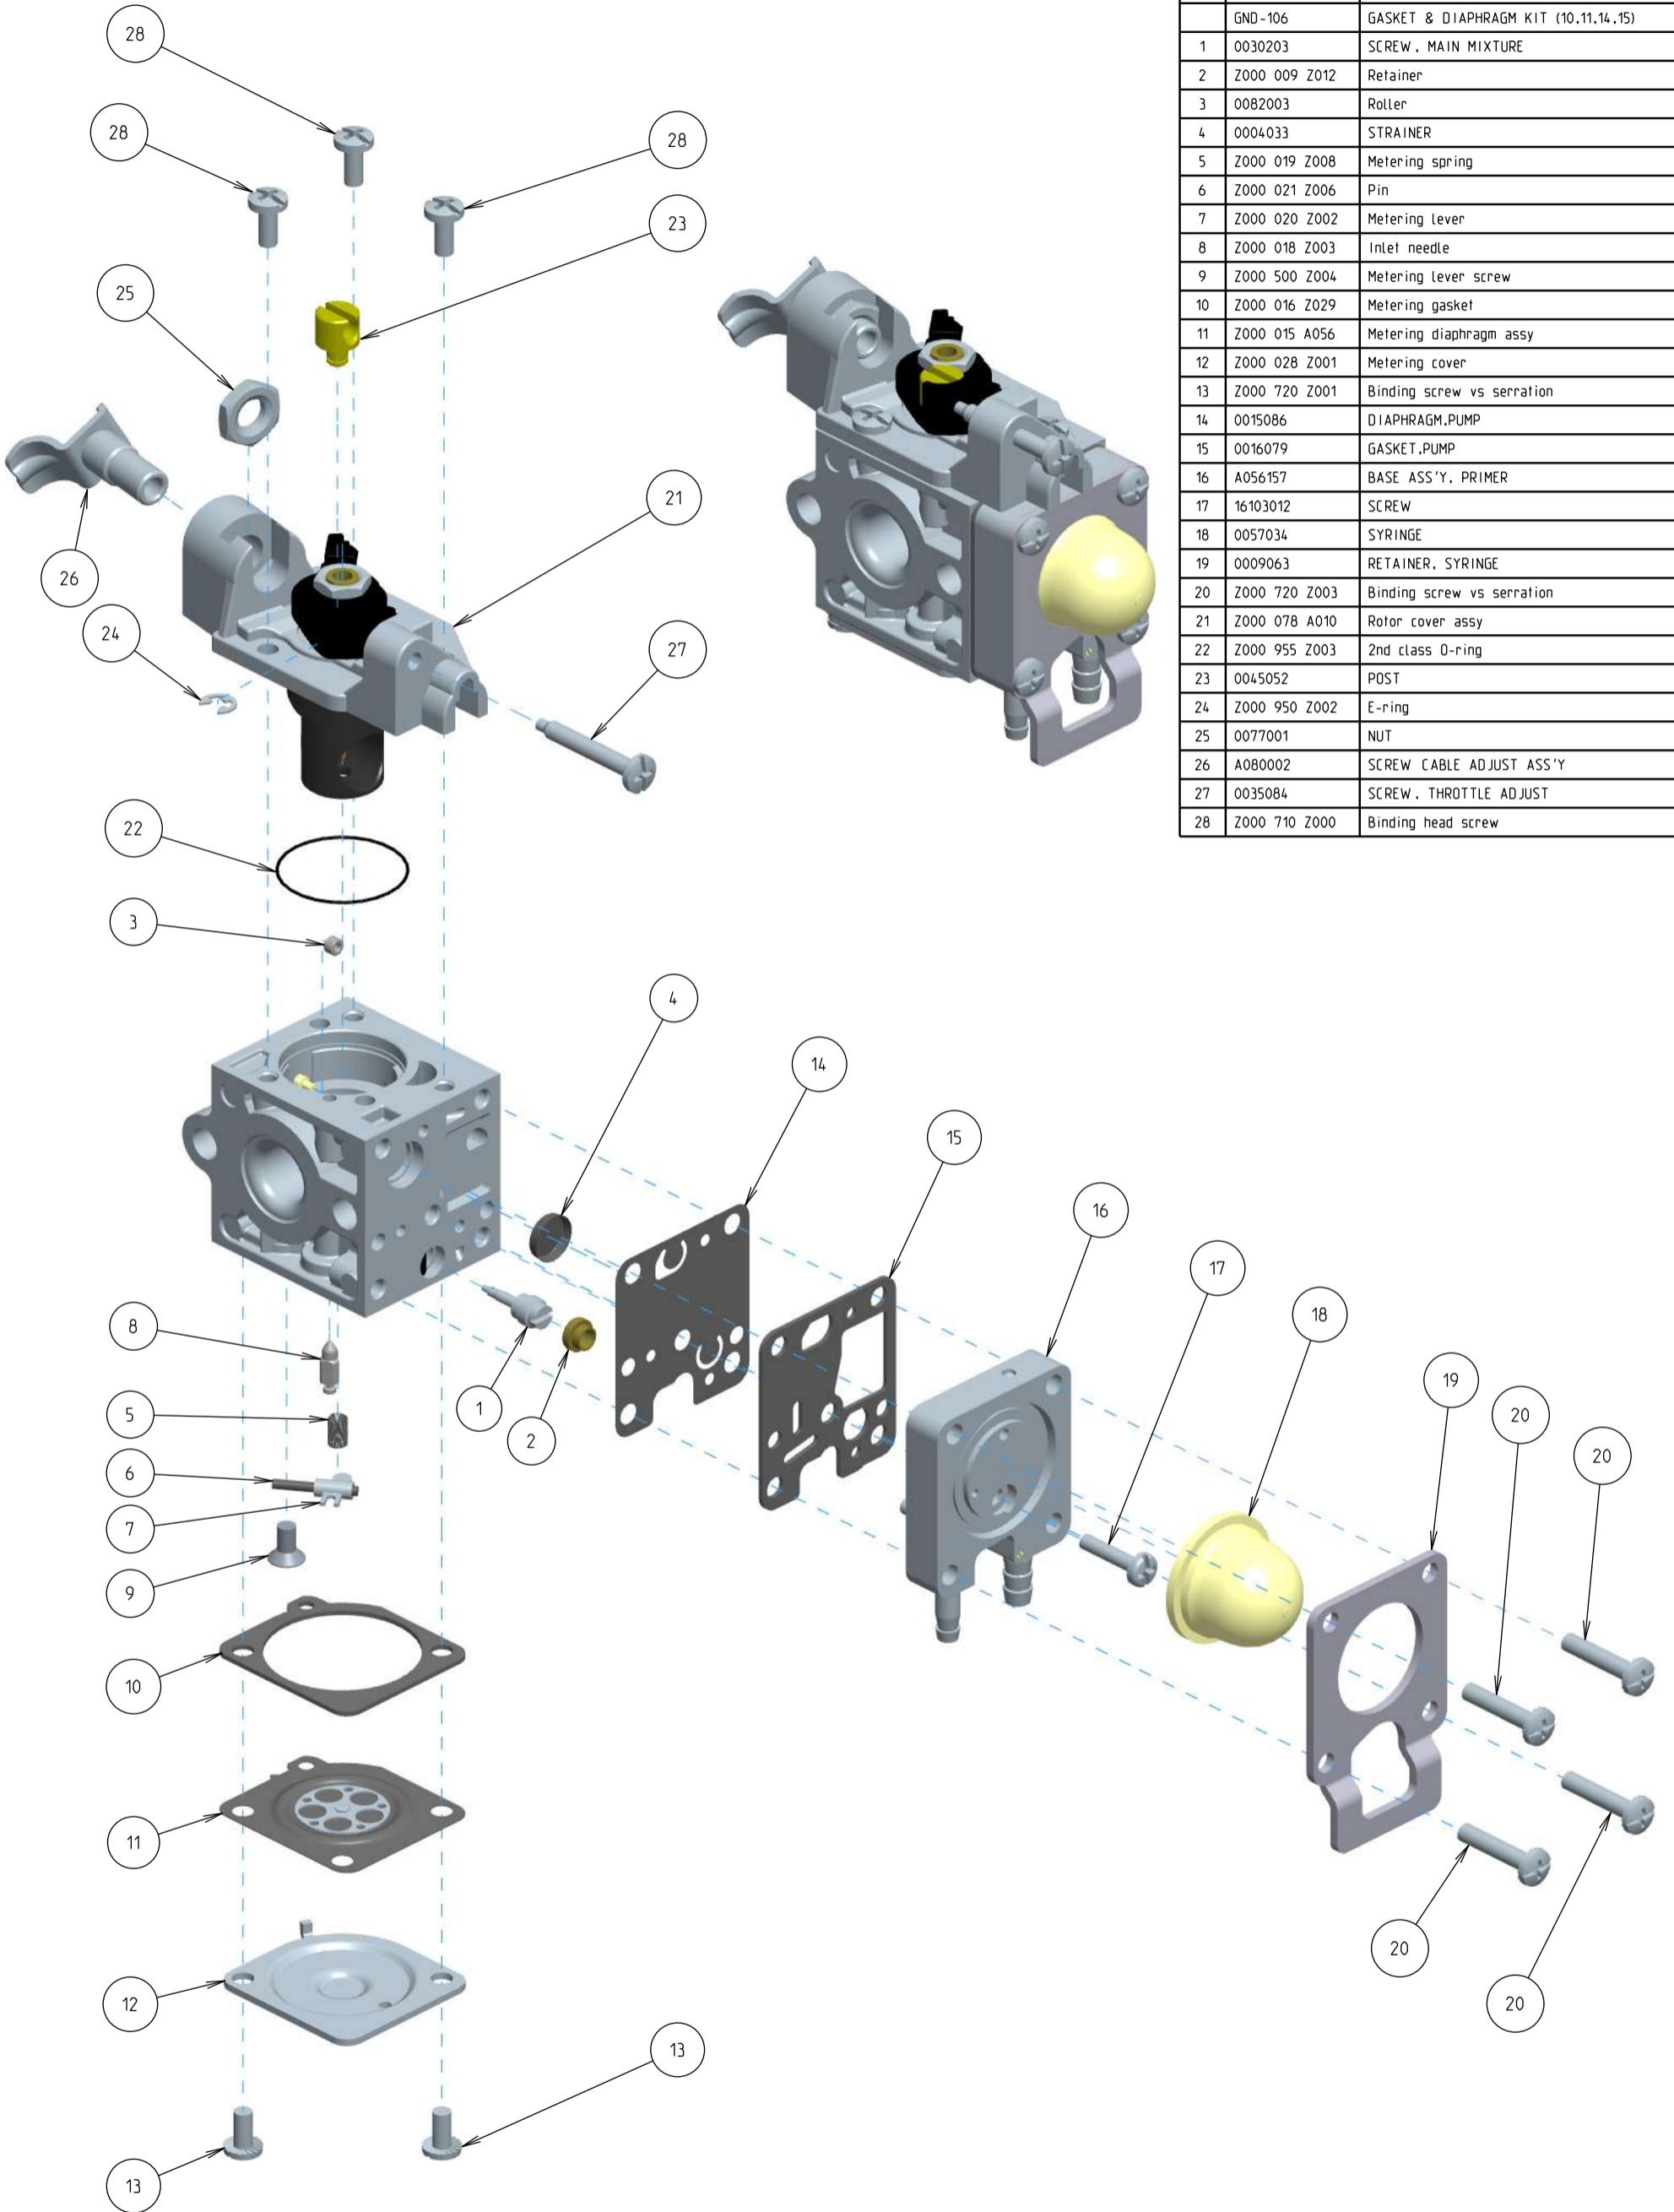

# Z011-120-0648-C

ITEM	ZAMA PART NR.	DESCRIPTION
	Z011-120-0648-C	Carburetor RB
	RB-188	REBUILD KIT (3,4,5,6,7,8,10,11,14,15)
	GND-106	GASKET & DIAPHRAGM KIT (10,11,14,15)
1	0030203	SCREW, MAIN MIXTURE
2	Z000 009 Z012	Retainer
3	0082003	Roller
4	0004033	STRAINER
5	Z000 019 Z008	Metering spring
6	Z000 021 Z006	Pin
7	Z000 020 Z002	Metering Lever
8	Z000 018 Z003	Inlet needle
9	Z000 500 Z004	Metering lever screw
10	Z000 016 Z029	Metering gasket
11	Z000 015 A056	Metering diaphragm assy
12	Z000 028 Z001	Metering cover
13	Z000 720 Z001	Binding screw vs serration
14	0015086	DIAPHRAGM,PUMP
15	0016079	GASKET,PUMP
16	A056157	BASE ASS'Y, PRIMER
17	16103012	SCREW
18	0057034	SYRINGE
19	0009063	RETAINER, SYRINGE
20	Z000 720 Z003	Binding screw vs serration
21	Z000 078 A010	Rotor cover assy
22	Z000 955 Z003	2nd class O-ring
23	0045052	POST
24	Z000 950 Z002	E-ring
25	0077001	NUT
26	A080002	SCREW CABLE ADJUST ASS'Y
27	0035084	SCREW, THROTTLE ADJUST
28	Z000 710 Z000	Binding head screw