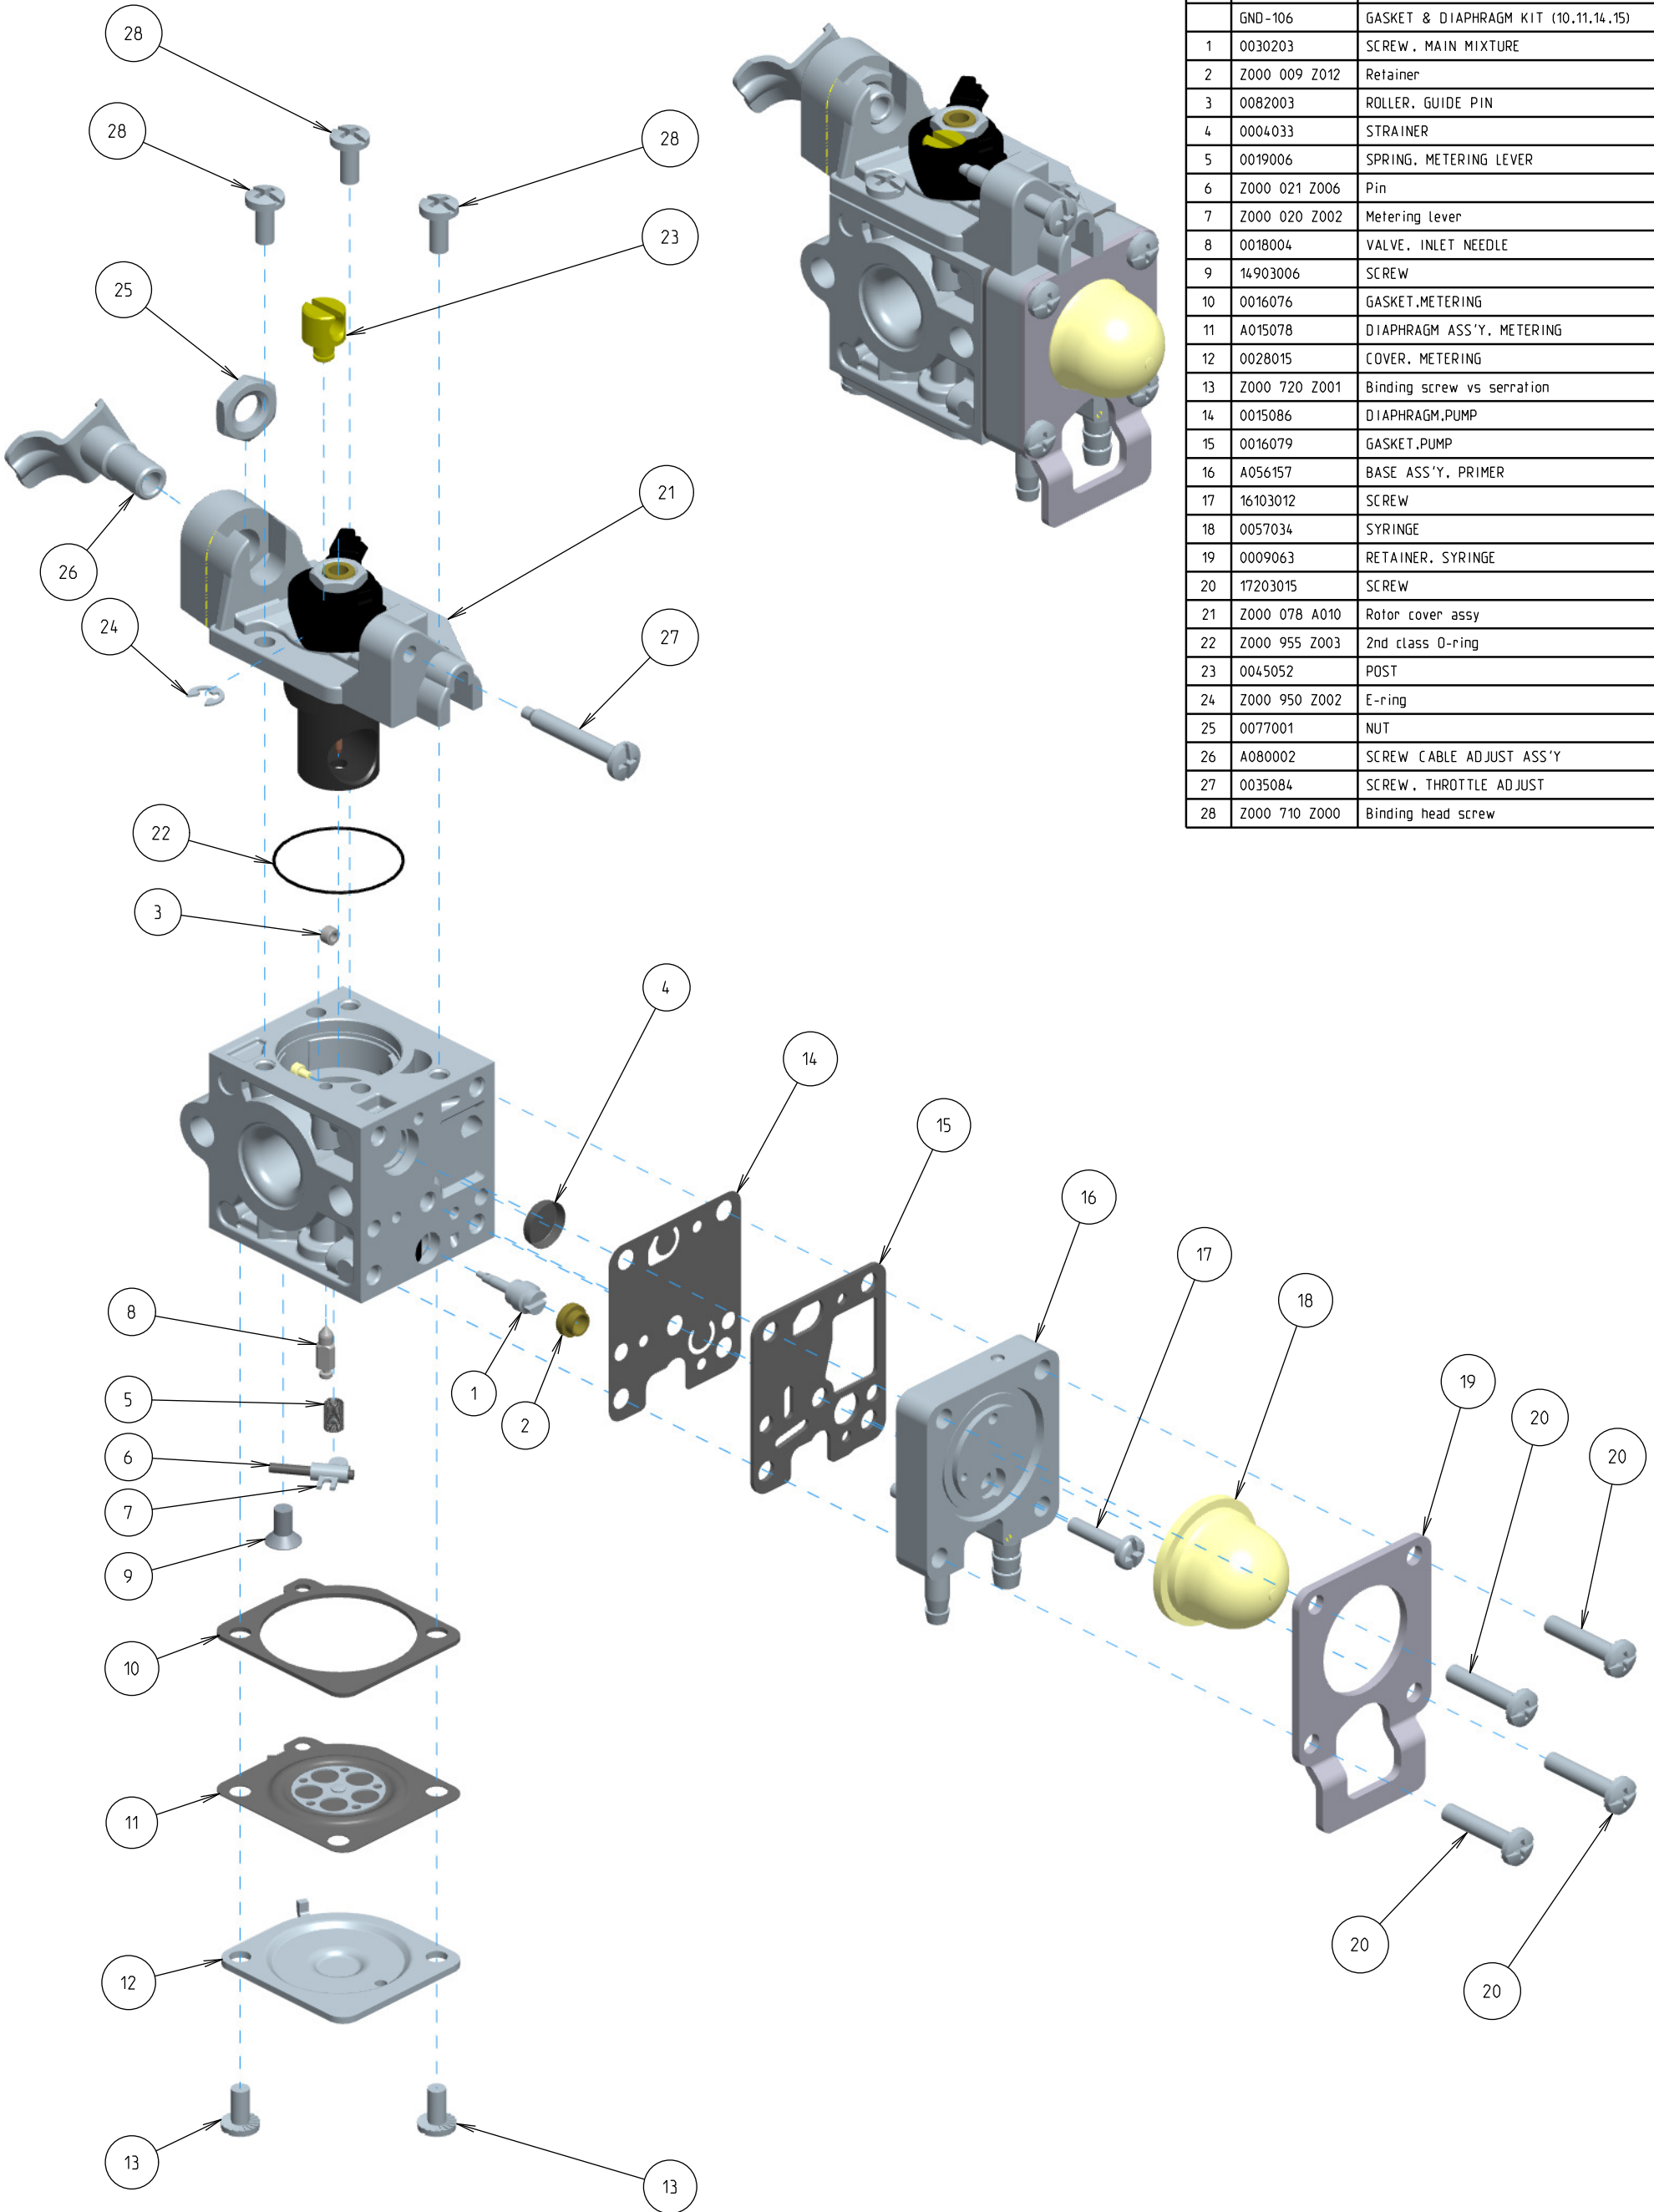

# Z011-120-0648-B

ITEM	ZAMA PART NR.	DESCRIPTION
	Z011-120-0648-B	Carburetor RB
	RB-188	REBUILD KIT (3,4,5,6,7,8,10,11,14,15)
	GND-106	GASKET & DIAPHRAGM KIT (10,11,14,15)
1	0030203	SCREW, MAIN MIXTURE
2	Z000 009 Z012	Retainer
3	0082003	ROLLER, GUIDE PIN
4	0004033	STRAINER
5	0019006	SPRING, METERING LEVER
6	Z000 021 Z006	Pin
7	Z000 020 Z002	Metering Lever
8	0018004	VALVE, INLET NEEDLE
9	14903006	SCREW
10	0016076	GASKET, METERING
11	A015078	DIAPHRAGM ASS'Y, METERING
12	0028015	COVER, METERING
13	Z000 720 Z001	Binding screw vs serration
14	0015086	DIAPHRAGM, PUMP
15	0016079	GASKET, PUMP
16	A056157	BASE ASS'Y, PRIMER
17	16103012	SCREW
18	0057034	SYRINGE
19	0009063	RETAINER, SYRINGE
20	17203015	SCREW
21	Z000 078 A010	Rotor cover assy
22	Z000 955 Z003	2nd class O-ring
23	0045052	POST
24	Z000 950 Z002	E-ring
25	0077001	NUT
26	A080002	SCREW CABLE ADJUST ASS'Y
27	0035084	SCREW, THROTTLE ADJUST
28	Z000 710 Z000	Binding head screw