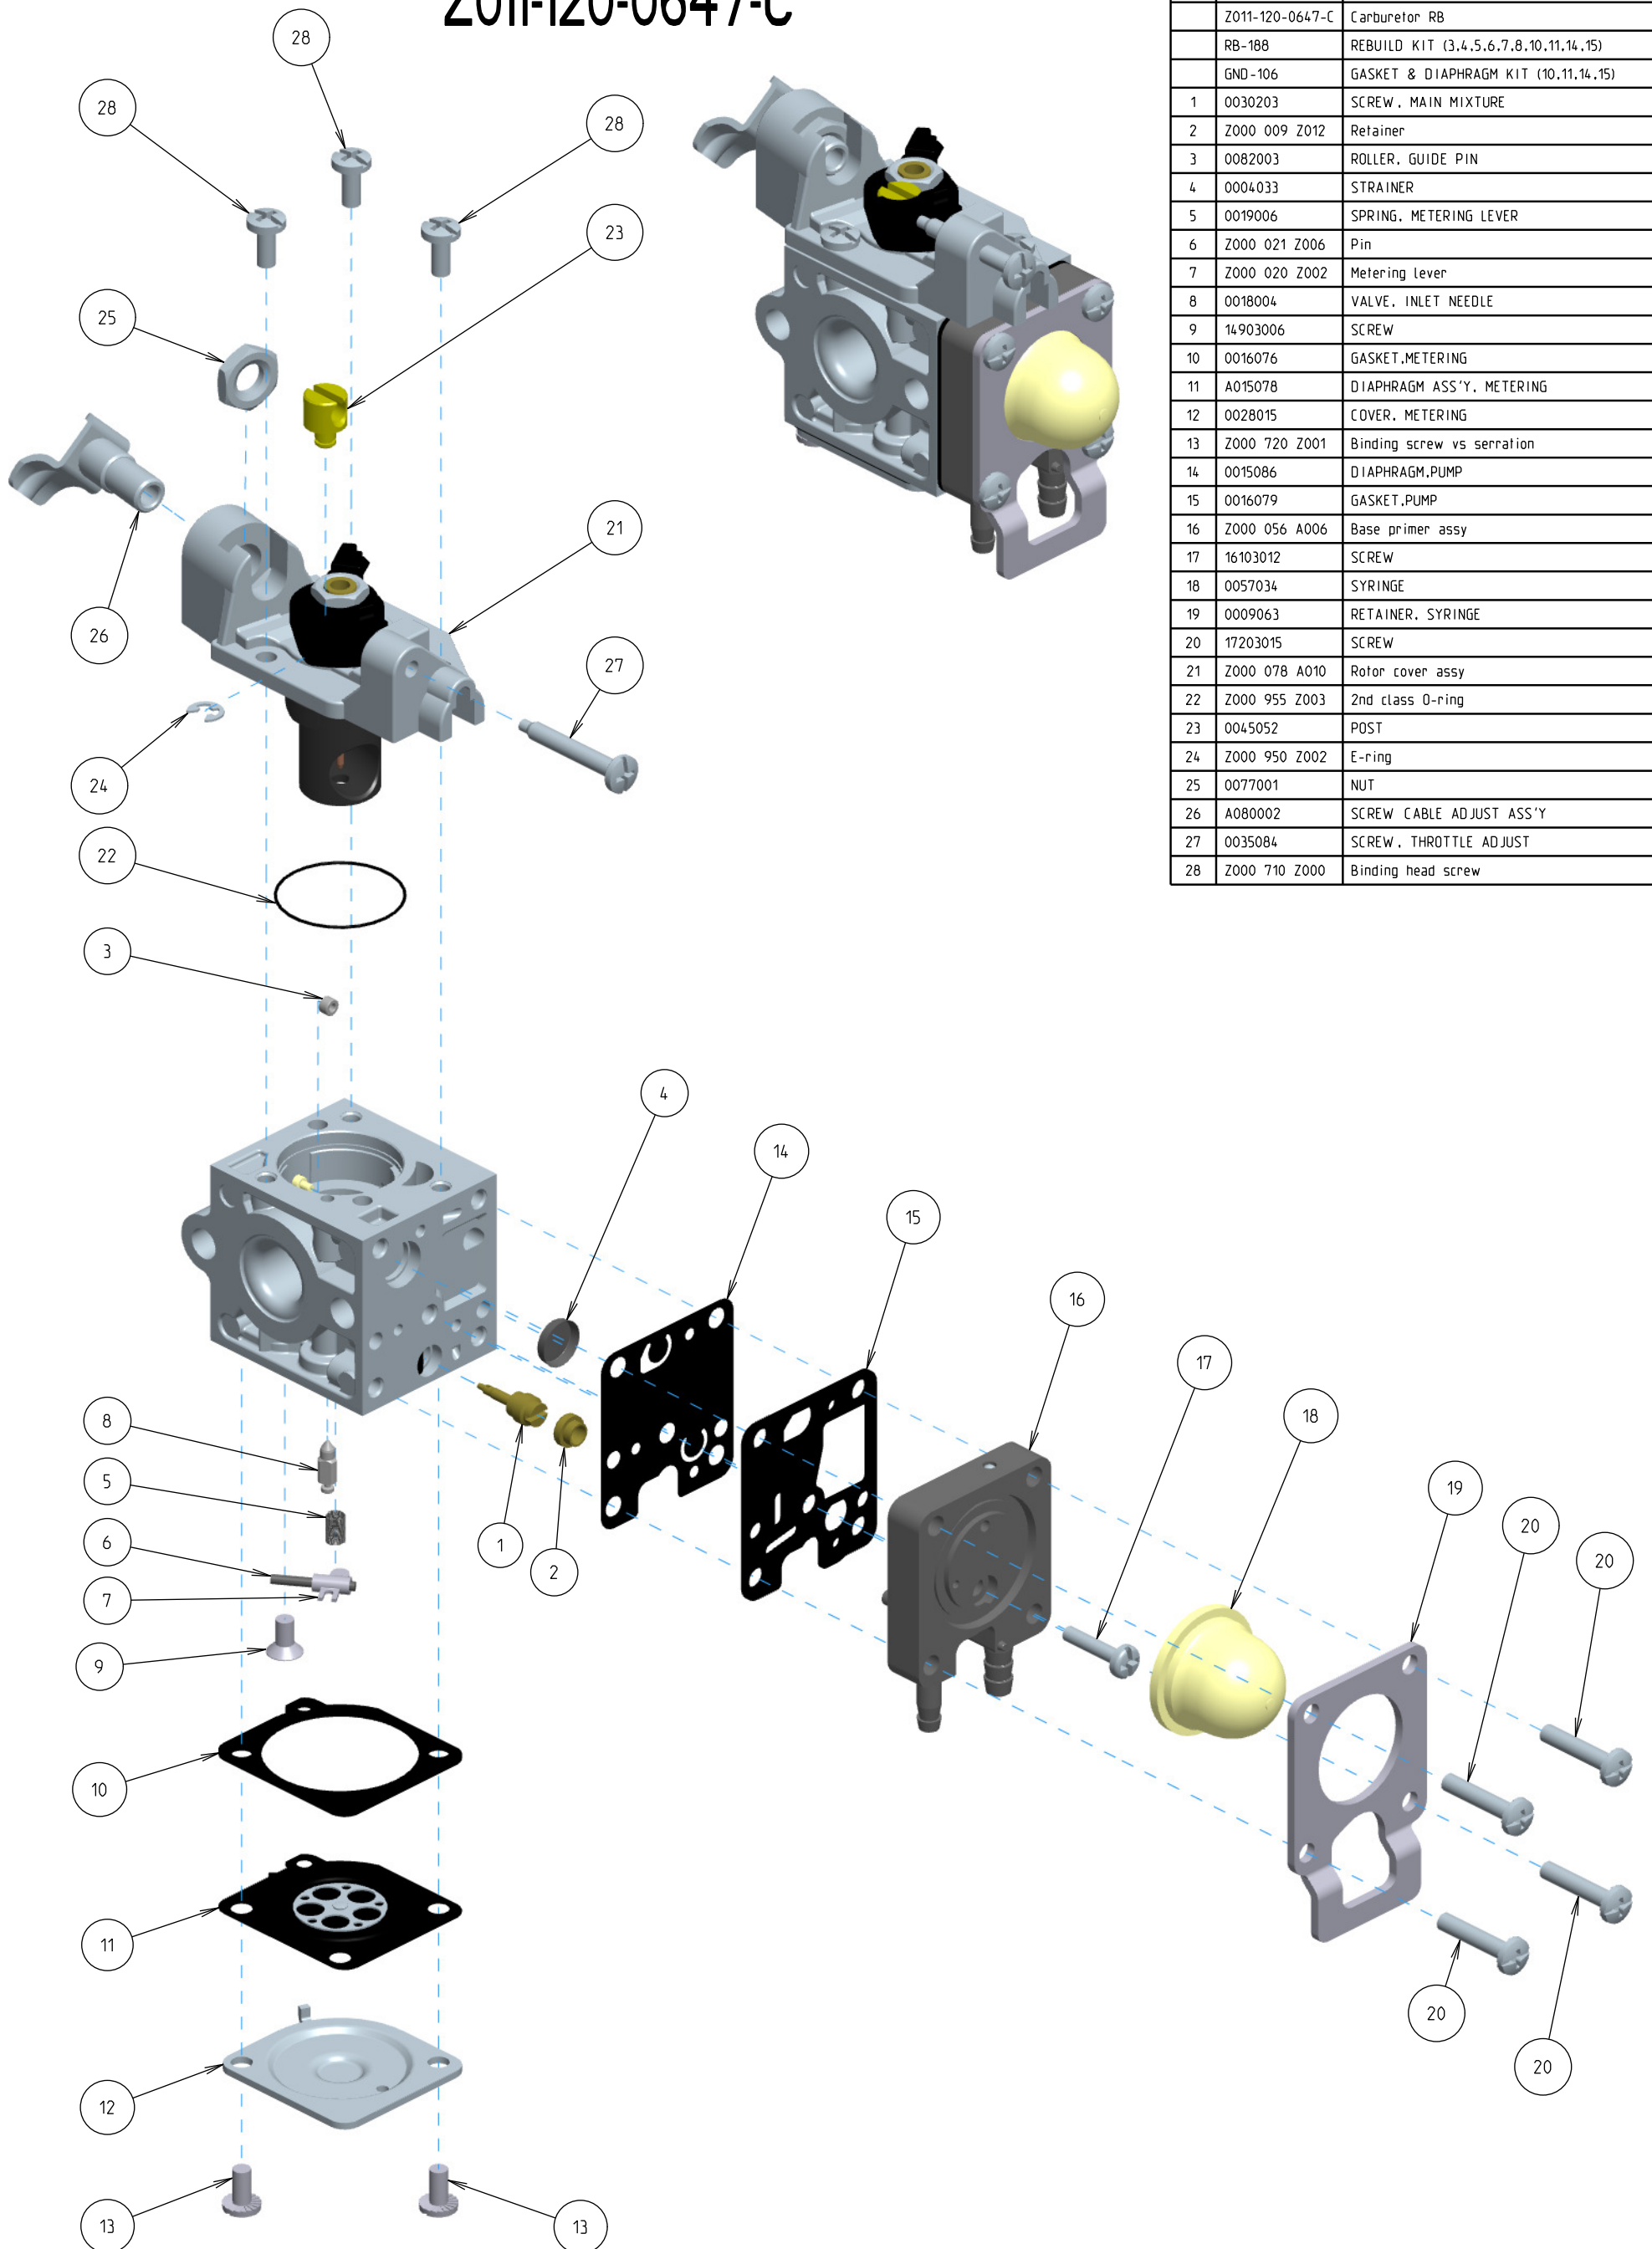

Z011-120-0647-C

ITEM	ZAMA PART NR.	DESCRIPTION
	Z011-120-0647-C	Carburetor RB
	RB-188	REBUILD KIT (3,4,5,6,7,8,10,11,14,15)
	GND-106	GASKET & DIAPHRAGM KIT (10,11,14,15)
1	0030203	SCREW, MAIN MIXTURE
2	Z000 009 Z012	Retainer
3	0082003	ROLLER, GUIDE PIN
4	0004033	STRAINER
5	0019006	SPRING, METERING LEVER
6	Z000 021 Z006	Pin
7	Z000 020 Z002	Metering Lever
8	0018004	VALVE, INLET NEEDLE
9	14903006	SCREW
10	0016076	GASKET,METERING
11	A015078	DIAPHRAGM ASS'Y, METERING
12	0028015	COVER, METERING
13	Z000 720 Z001	Binding screw vs serration
14	0015086	DIAPHRAGM,PUMP
15	0016079	GASKET,PUMP
16	Z000 056 A006	Base primer assy
17	16103012	SCREW
18	0057034	SYRINGE
19	0009063	RETAINER, SYRINGE
20	17203015	SCREW
21	Z000 078 A010	Rotor cover assy
22	Z000 955 Z003	2nd class O-ring
23	0045052	POST
24	Z000 950 Z002	E-ring
25	0077001	NUT
26	A080002	SCREW CABLE ADJUST ASS'Y
27	0035084	SCREW, THROTTLE ADJUST
28	Z000 710 Z000	Binding head screw