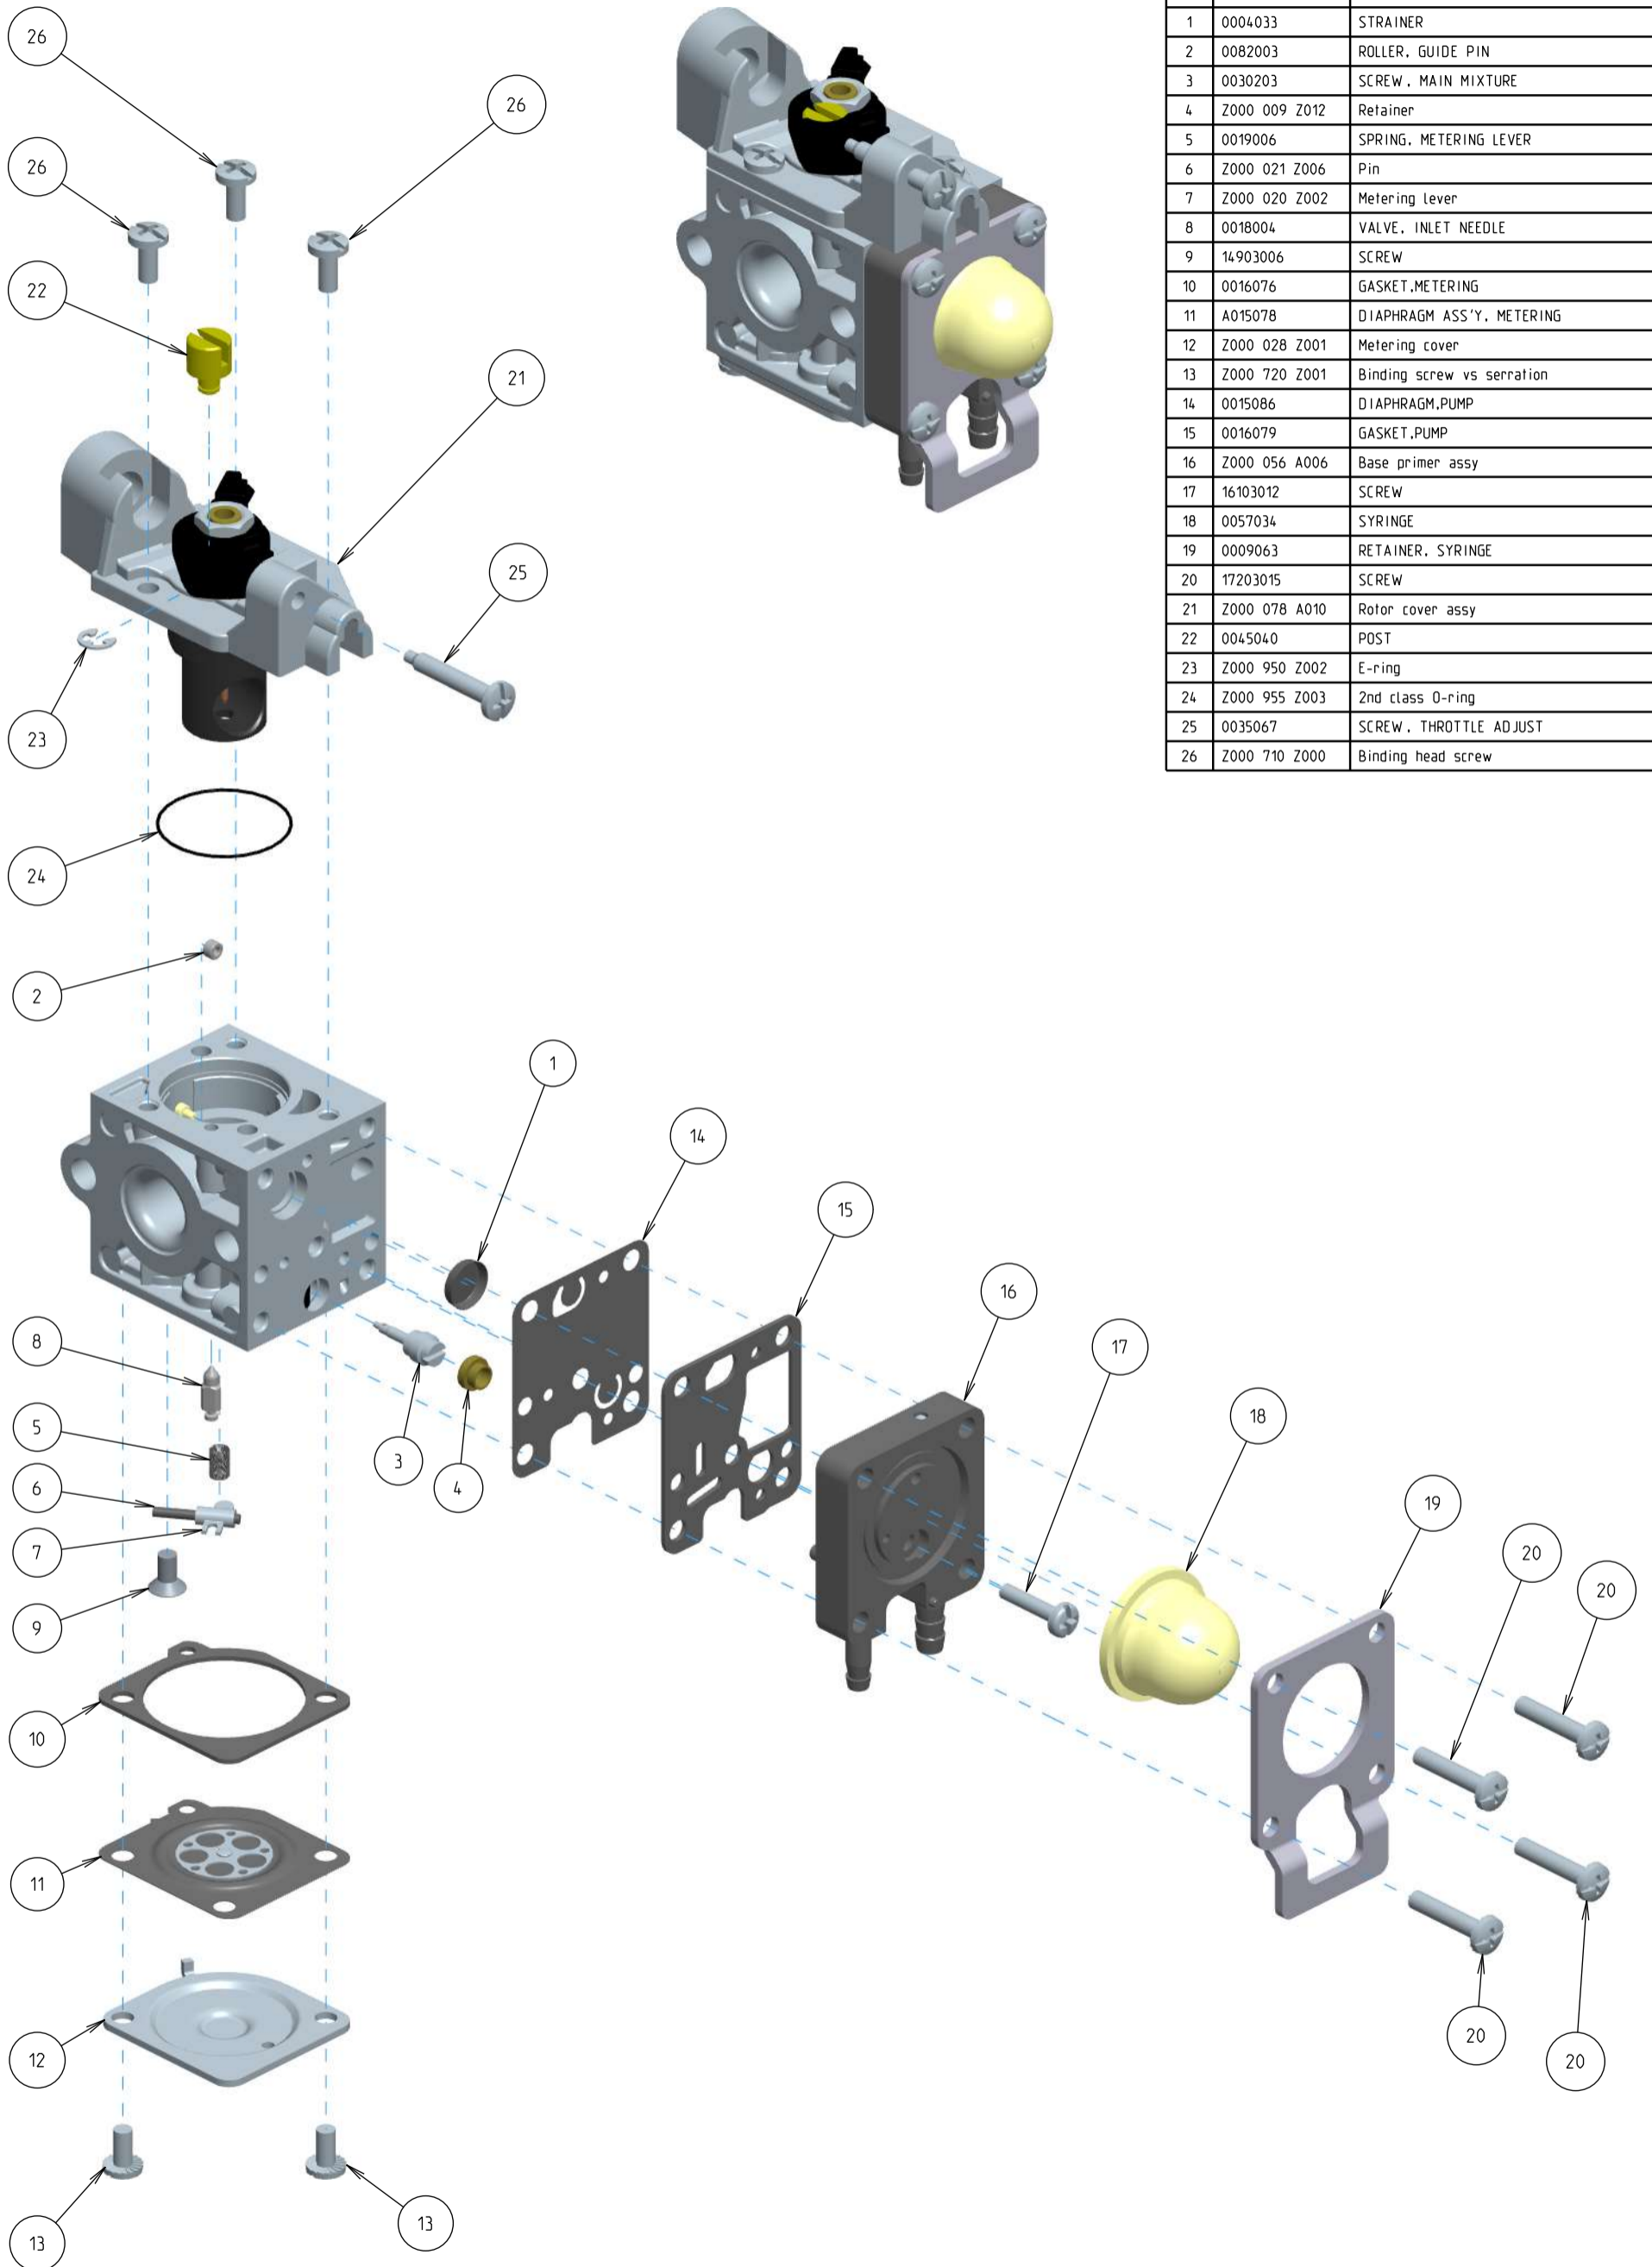

Z011-120-0646-C

ITEM	ZAMA PART NR.	DESCRIPTION
	Z011-120-0646-C	Carburetor RB
	RB-188	REBUILD KIT (1,2,5,6,7,8,10,11,14,15)
	GND-106	GASKET & DIAPHRAGM KIT (10,11,14,15)
1	0004033	STRAINER
2	0082003	ROLLER, GUIDE PIN
3	0030203	SCREW, MAIN MIXTURE
4	Z000 009 Z012	Retainer
5	0019006	SPRING, METERING LEVER
6	Z000 021 Z006	Pin
7	Z000 020 Z002	Metering Lever
8	0018004	VALVE, INLET NEEDLE
9	14903006	SCREW
10	0016076	GASKET, METERING
11	A015078	DIAPHRAGM ASS'Y, METERING
12	Z000 028 Z001	Metering cover
13	Z000 720 Z001	Binding screw vs serration
14	0015086	DIAPHRAGM, PUMP
15	0016079	GASKET, PUMP
16	Z000 056 A006	Base primer assy
17	16103012	SCREW
18	0057034	SYRINGE
19	0009063	RETAINER, SYRINGE
20	17203015	SCREW
21	Z000 078 A010	Rotor cover assy
22	0045040	POST
23	Z000 950 Z002	E-ring
24	Z000 955 Z003	2nd class O-ring
25	0035067	SCREW, THROTTLE ADJUST
26	Z000 710 Z000	Binding head screw