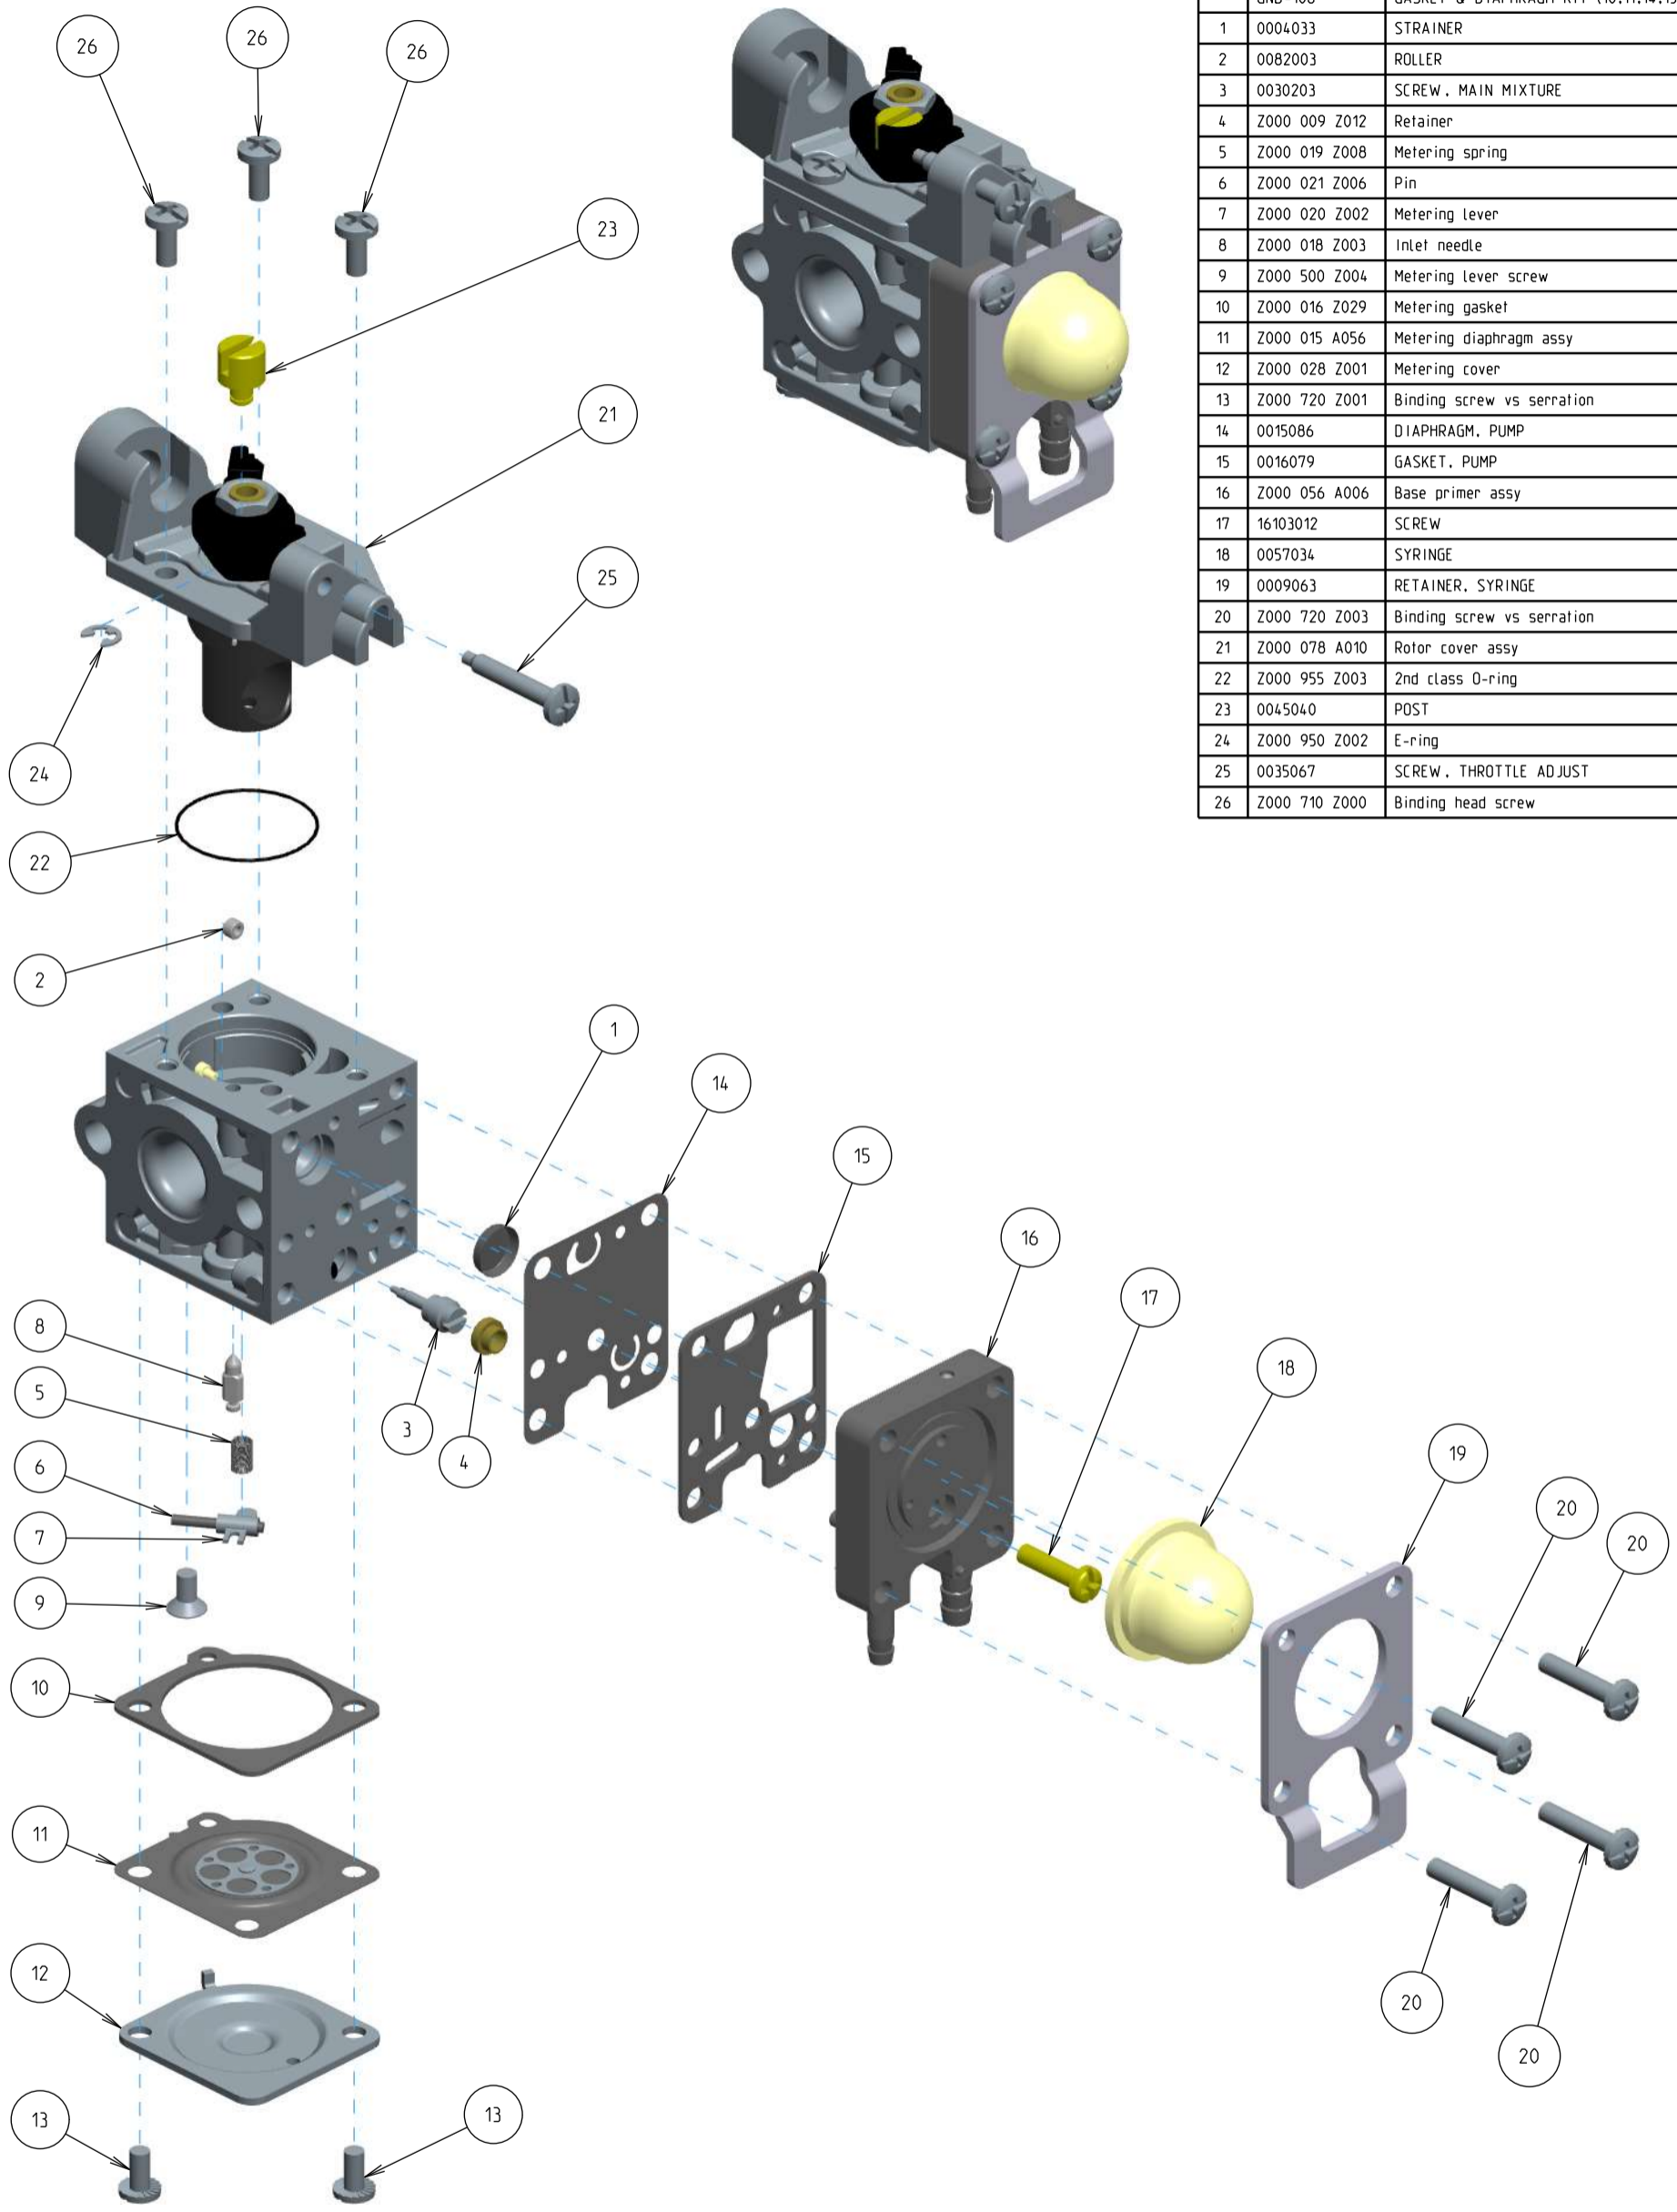

Z011-120-0645-D

ITEM	ZAMA PART NR.	DESCRIPTION
	Z011-120-0645-D	Carburetor RB
	RB-188	REBUILD KIT (1,2,5,6,7,8,10,11,14,15)
	GND-106	GASKET & DIAPHRAGM KIT (10,11,14,15)
1	0004033	STRAINER
2	0082003	ROLLER
3	0030203	SCREW, MAIN MIXTURE
4	Z000 009 Z012	Retainer
5	Z000 019 Z008	Metering spring
6	Z000 021 Z006	Pin
7	Z000 020 Z002	Metering lever
8	Z000 018 Z003	Inlet needle
9	Z000 500 Z004	Metering lever screw
10	Z000 016 Z029	Metering gasket
11	Z000 015 A056	Metering diaphragm assy
12	Z000 028 Z001	Metering cover
13	Z000 720 Z001	Binding screw vs serration
14	0015086	DIAPHRAGM, PUMP
15	0016079	GASKET, PUMP
16	Z000 056 A006	Base primer assy
17	16103012	SCREW
18	0057034	SYRINGE
19	0009063	RETAINER, SYRINGE
20	Z000 720 Z003	Binding screw vs serration
21	Z000 078 A010	Rotor cover assy
22	Z000 955 Z003	2nd class O-ring
23	0045040	POST
24	Z000 950 Z002	E-ring
25	0035067	SCREW, THROTTLE ADJUST
26	Z000 710 Z000	Binding head screw