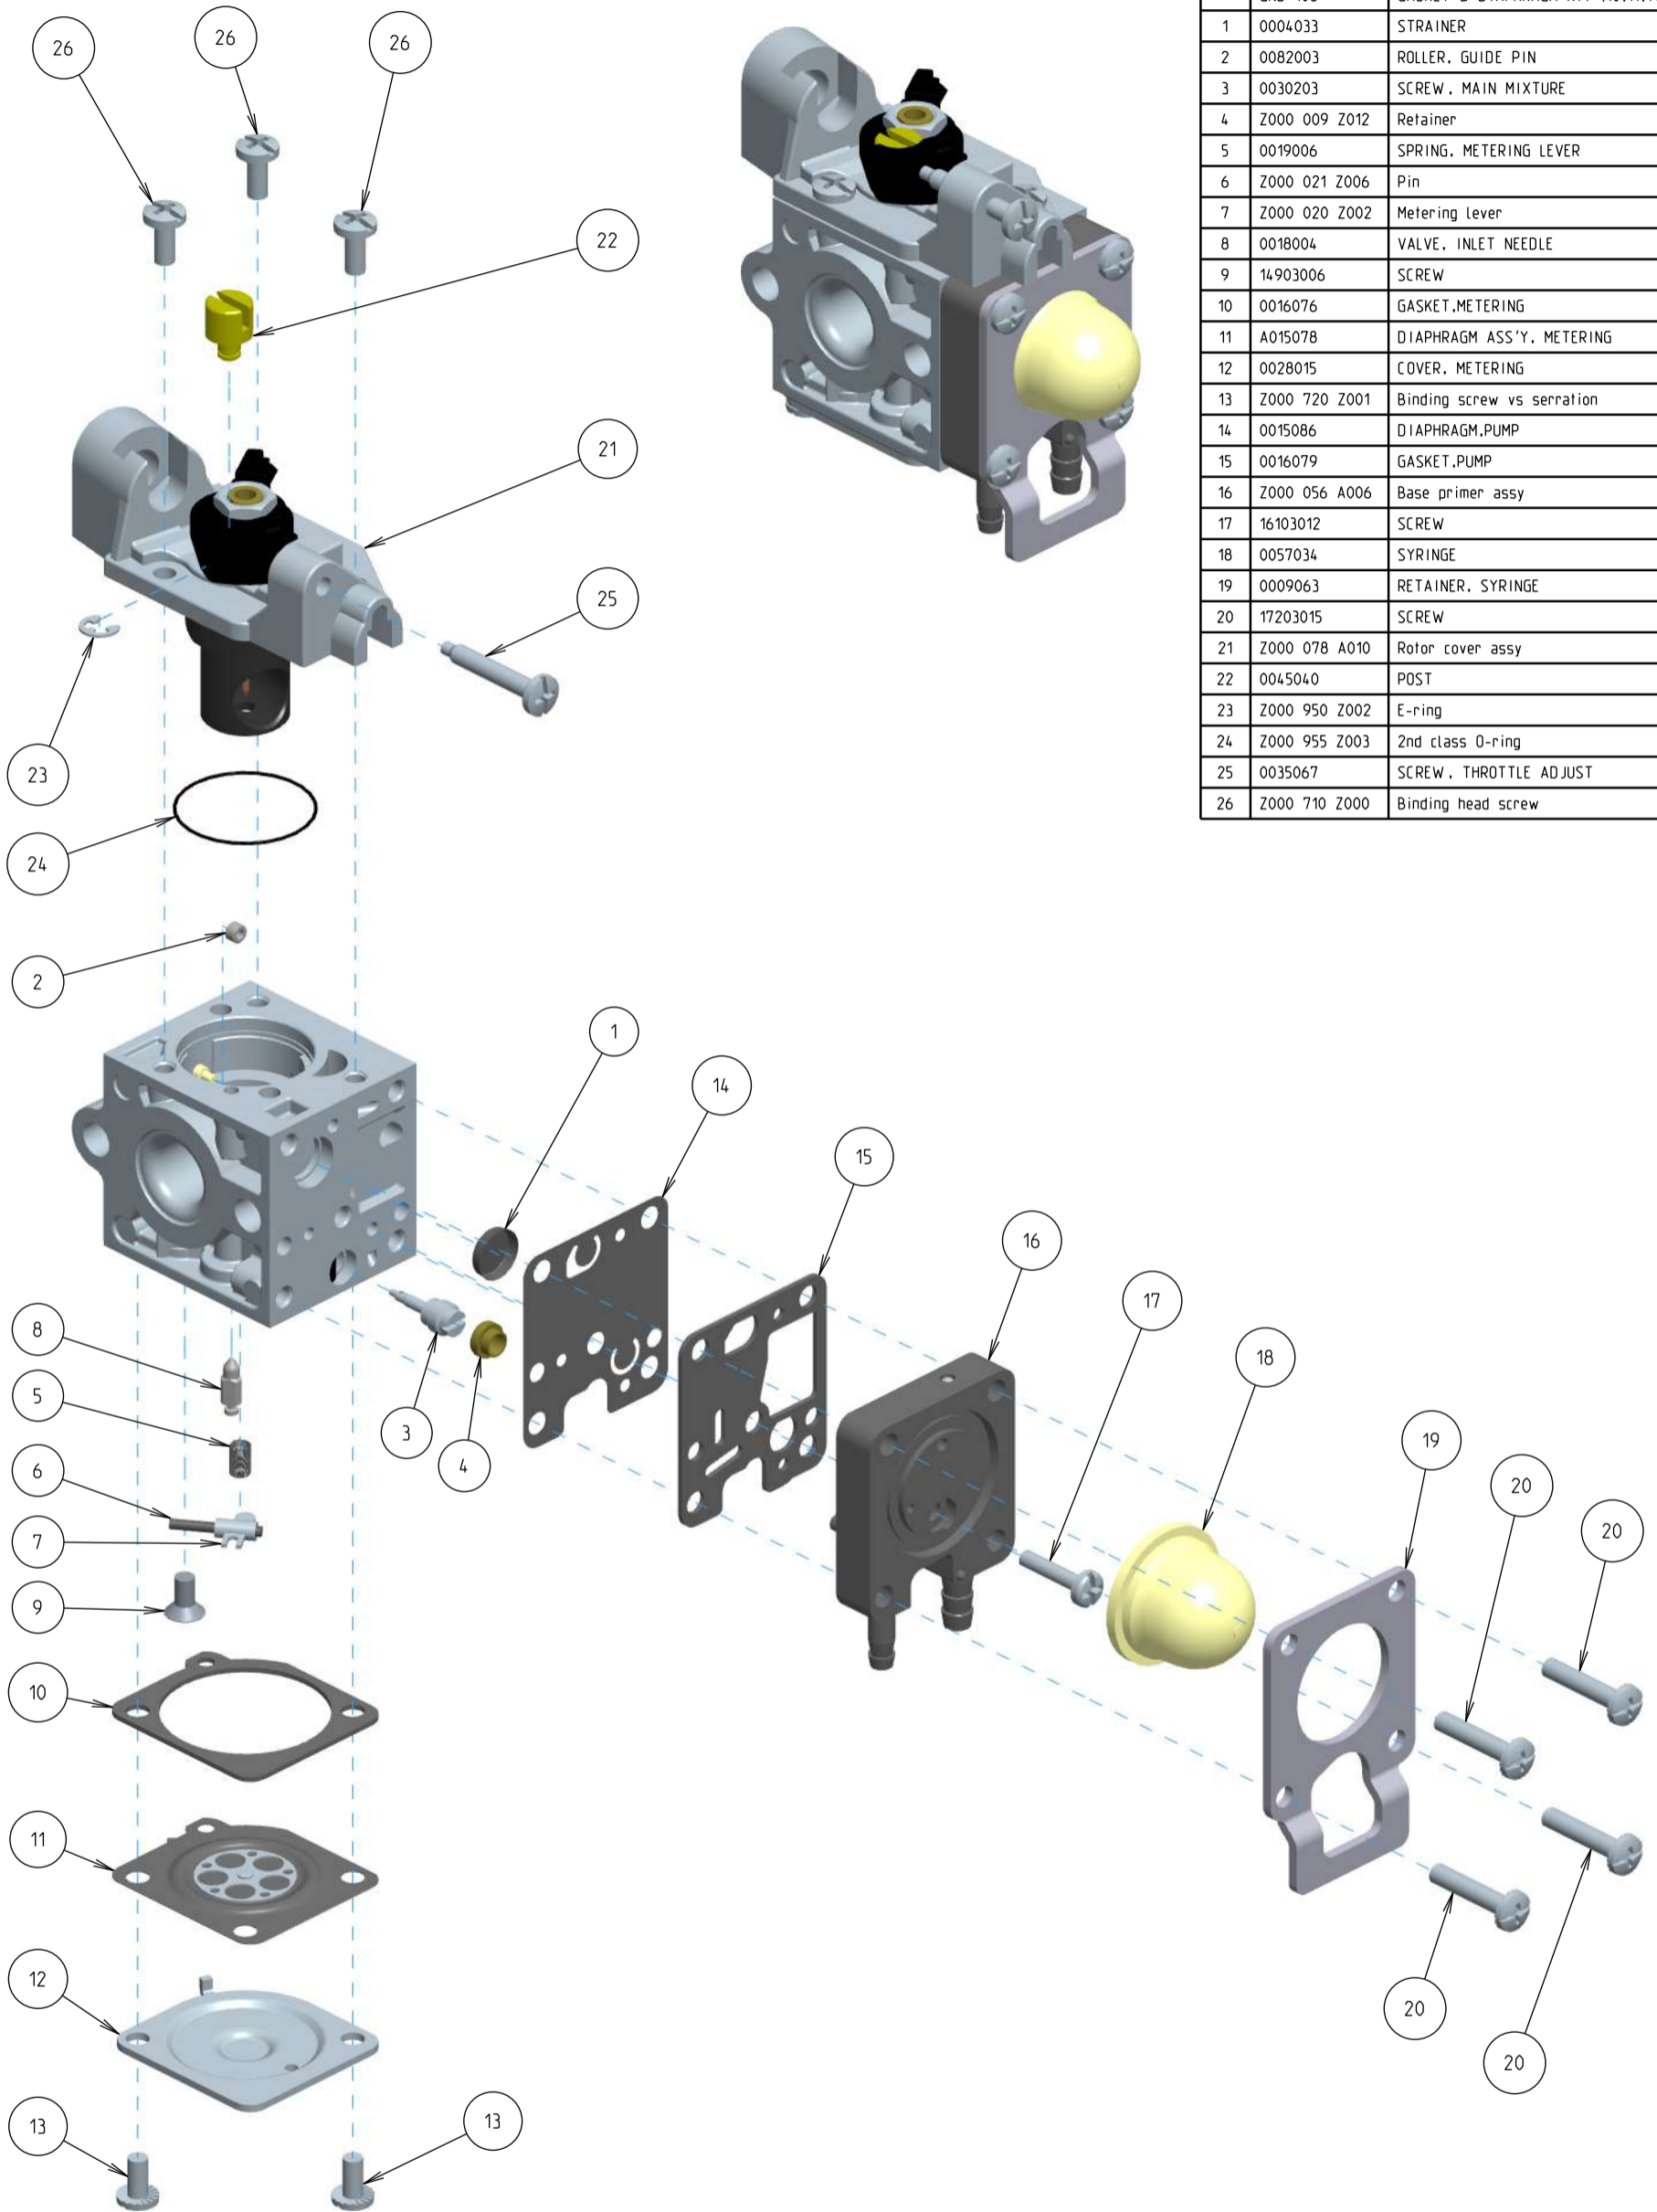

Z011-120-0645-C

ITEM	ZAMA PART NR.	DESCRIPTION
	Z011-120-0645-C	Carburetor RB
	RB-188	REBUILD KIT (1,2,5,6,7,8,10,11,14,15)
	GND-106	GASKET & DIAPHRAGM KIT (10,11,14,15)
1	0004033	STRAINER
2	0082003	ROLLER, GUIDE PIN
3	0030203	SCREW, MAIN MIXTURE
4	Z000 009 Z012	Retainer
5	0019006	SPRING, METERING LEVER
6	Z000 021 Z006	Pin
7	Z000 020 Z002	Metering Lever
8	0018004	VALVE, INLET NEEDLE
9	14903006	SCREW
10	0016076	GASKET, METERING
11	A015078	DIAPHRAGM ASS'Y, METERING
12	0028015	COVER, METERING
13	Z000 720 Z001	Binding screw vs serration
14	0015086	DIAPHRAGM, PUMP
15	0016079	GASKET, PUMP
16	Z000 056 A006	Base primer assy
17	16103012	SCREW
18	0057034	SYRINGE
19	0009063	RETAINER, SYRINGE
20	17203015	SCREW
21	Z000 078 A010	Rotor cover assy
22	0045040	POST
23	Z000 950 Z002	E-ring
24	Z000 955 Z003	2nd class O-ring
25	0035067	SCREW, THROTTLE ADJUST
26	Z000 710 Z000	Binding head screw