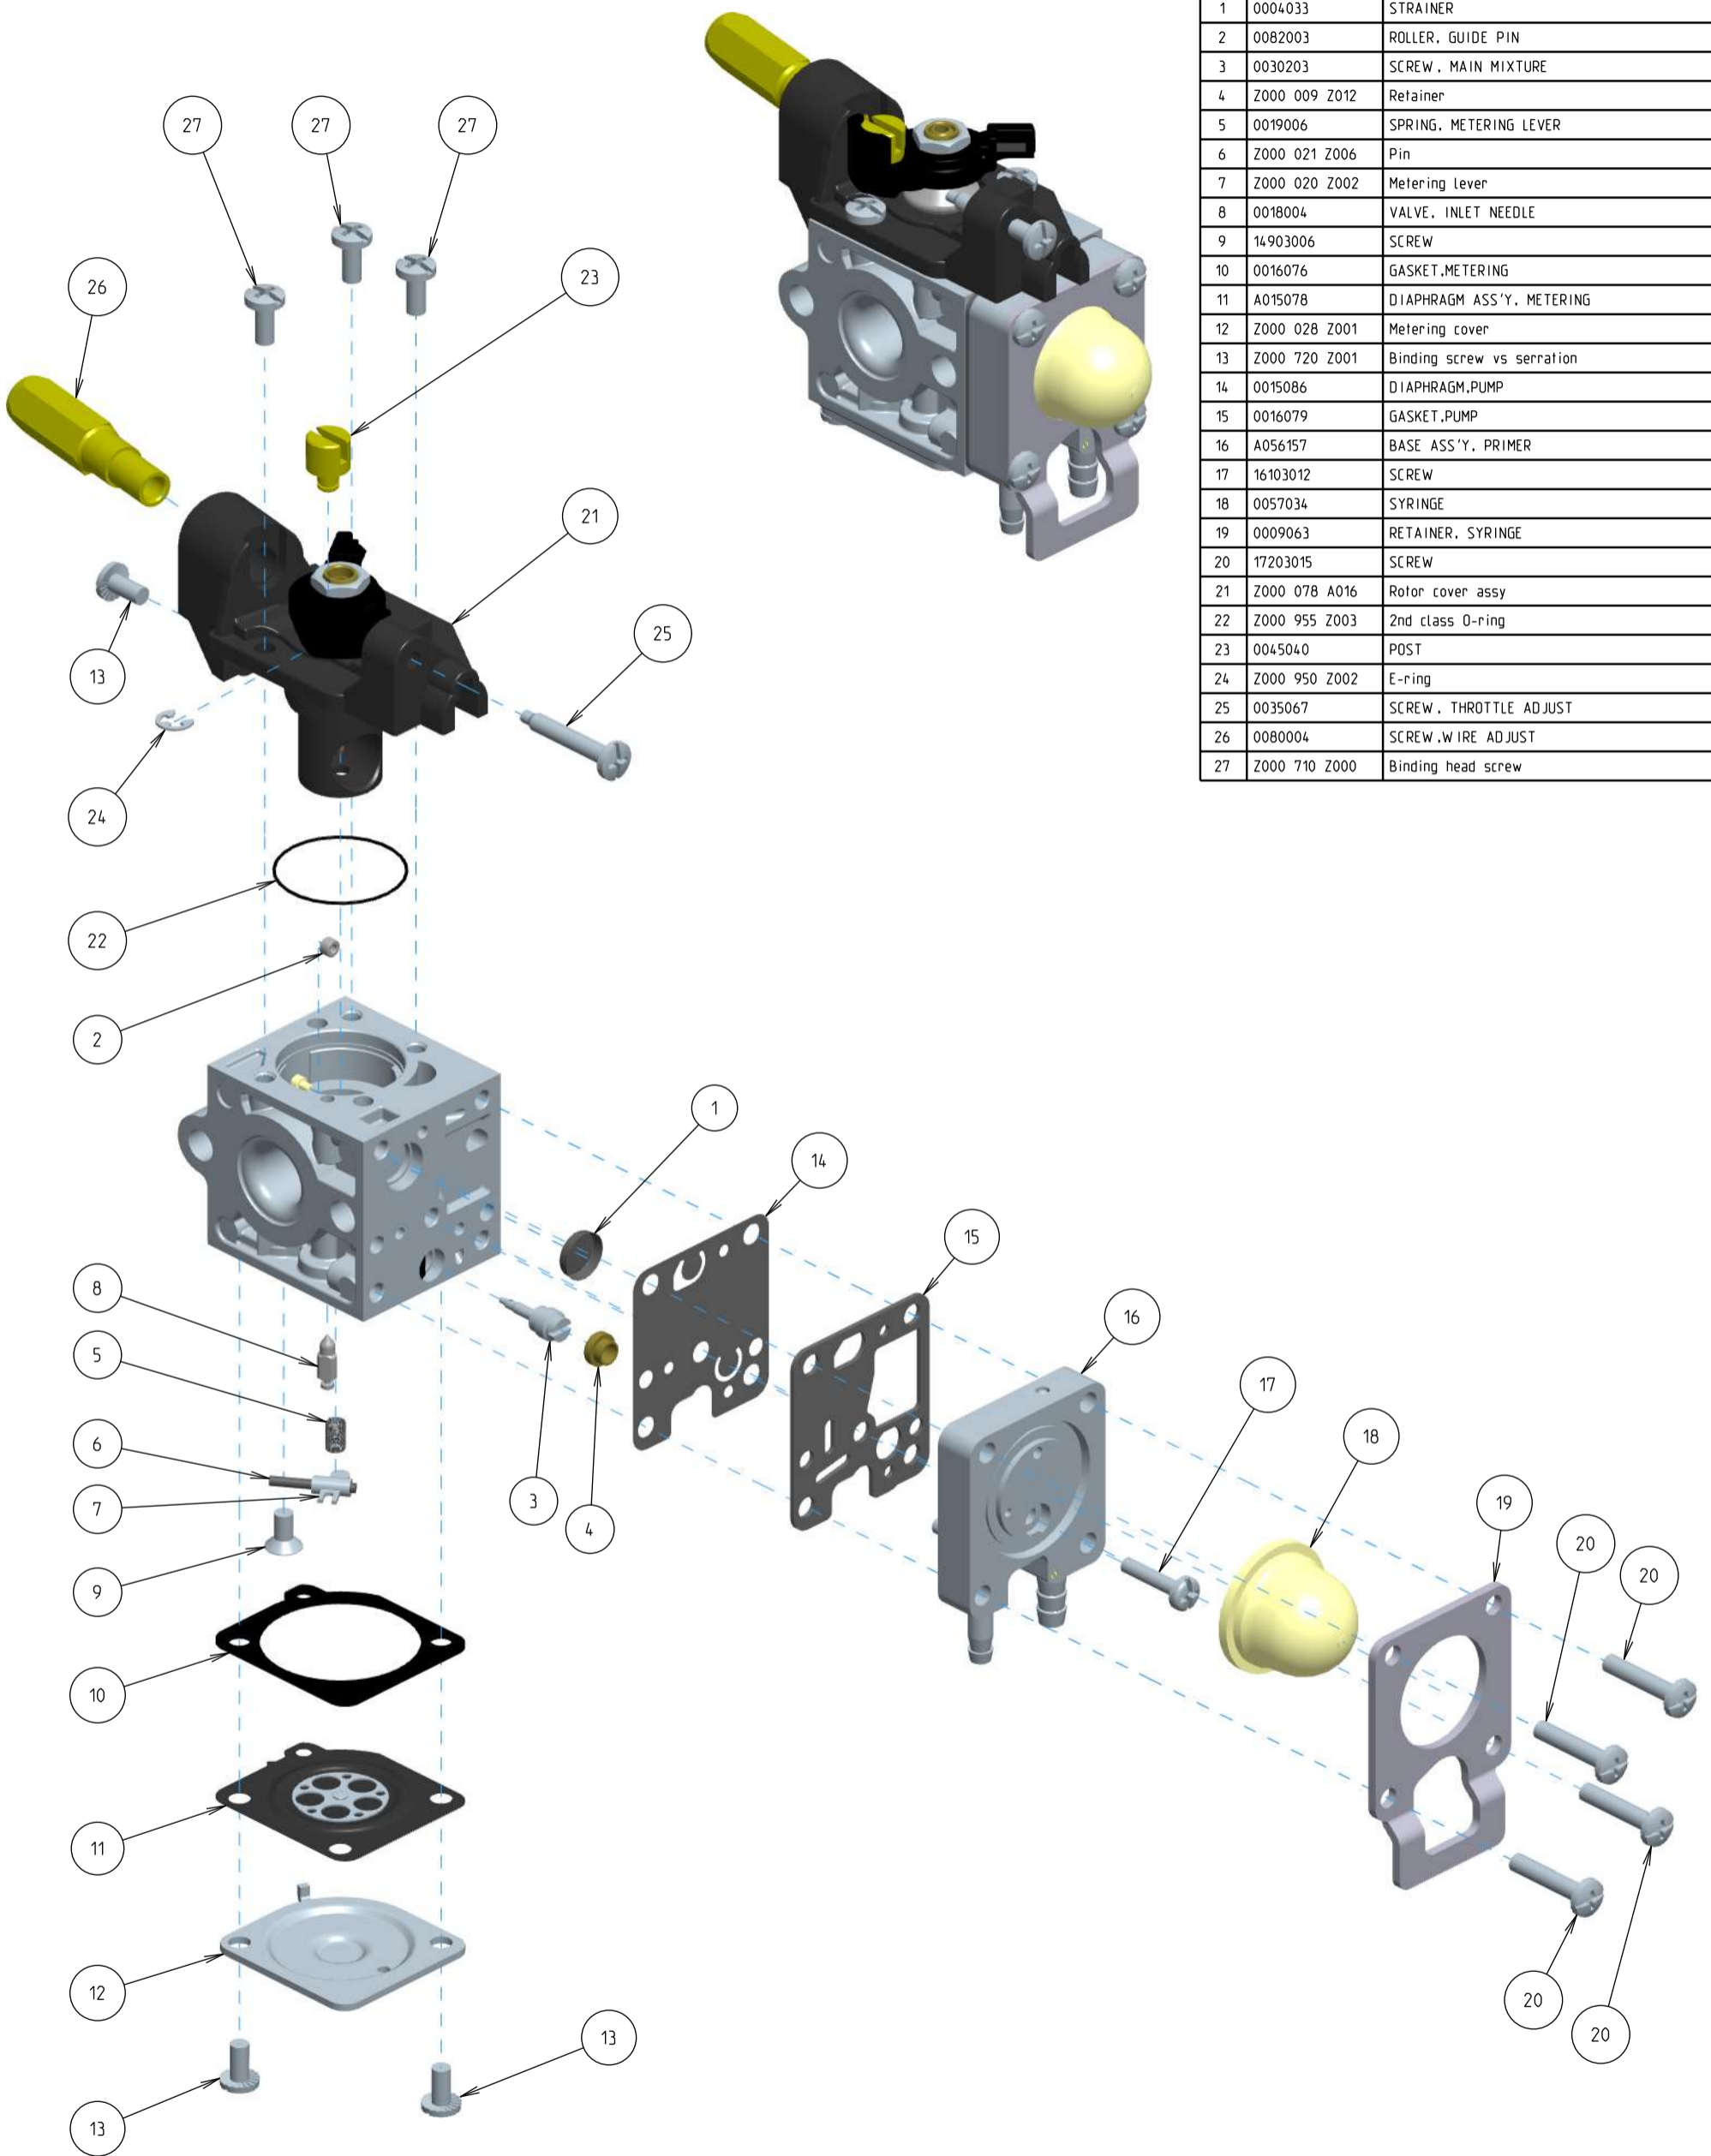

Z011-120-0638-B

ITEM	ZAMA PART NR.	DESCRIPTION
	Z011-120-0638-B	Carburetor RB
	RB-188	REBUILD KIT (1,2,5,6,7,8,10,11,14,15)
	GND-106	GASKET & DIAPHRAGM KIT (10,11,14,15)
1	0004033	STRAINER
2	0082003	ROLLER, GUIDE PIN
3	0030203	SCREW, MAIN MIXTURE
4	Z000 009 Z012	Retainer
5	0019006	SPRING, METERING LEVER
6	Z000 021 Z006	Pin
7	Z000 020 Z002	Metering Lever
8	0018004	VALVE, INLET NEEDLE
9	14903006	SCREW
10	0016076	GASKET, METERING
11	A015078	DIAPHRAGM ASS'Y, METERING
12	Z000 028 Z001	Metering cover
13	Z000 720 Z001	Binding screw vs serration
14	0015086	DIAPHRAGM, PUMP
15	0016079	GASKET, PUMP
16	A056157	BASE ASS'Y, PRIMER
17	16103012	SCREW
18	0057034	SYRINGE
19	0009063	RETAINER, SYRINGE
20	17203015	SCREW
21	Z000 078 A016	Rotor cover ass'y
22	Z000 955 Z003	2nd class O-ring
23	0045040	POST
24	Z000 950 Z002	E-ring
25	0035067	SCREW, THROTTLE ADJUST
26	0080004	SCREW, WIRE ADJUST
27	Z000 710 Z000	Binding head screw