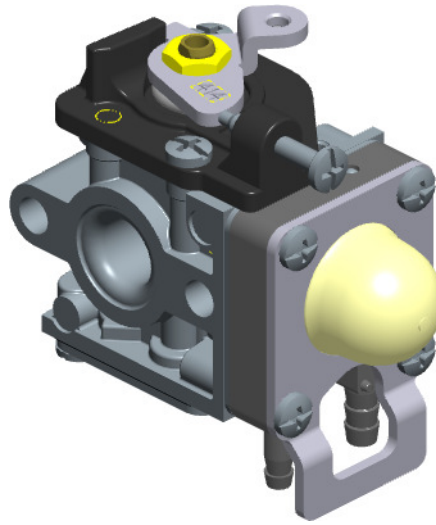

Z011-120-0637-B

ITEM	ZAMA PART NR.	DESCRIPTION
	Z011-120-0637-B	CARBURETOR ASSEMBLY
	Z000 001 K016	REBUILD KIT (2,4,5,6,7,8,10,11,14,15)
	Z000 003 K009	GASKET & DIAPHRAGM KIT (10,11,14,15)
1	Z000 009 Z012	Retainer
2	Z000 082 Z000	Roller
3	Z03000345	SCREW . MAIN MIXTURE
4	0004033	STRAINER
5	Z000 019 Z008	Metering spring
6	Z000 021 Z006	Pin
7	Z000 020 Z002	Metering Lever
8	Z000 018 Z001	Inlet needle
9	14903006	SCREW
10	0016076	GASKET,METERING
11	Z000 015 A004	Metering diaphragm assy
12	Z000 028 Z001	Metering cover
13	Z000 720 Z001	Binding screw vs serration
14	0015086	DIAPHRAGM,PUMP
15	0016079	GASKET,PUMP
16	Z000 056 A006	Base primer assy
17	16103012	SCREW
18	0057034	SYRINGE
19	0009063	RETAINER, SYRINGE
20	Z000 720 Z003	Binding screw vs serration
21	Z011 078 A016	Rotor cover assy
22	0035067	SCREW . THROTTLE ADJUST
23	Z000 710 Z000	Binding head screw