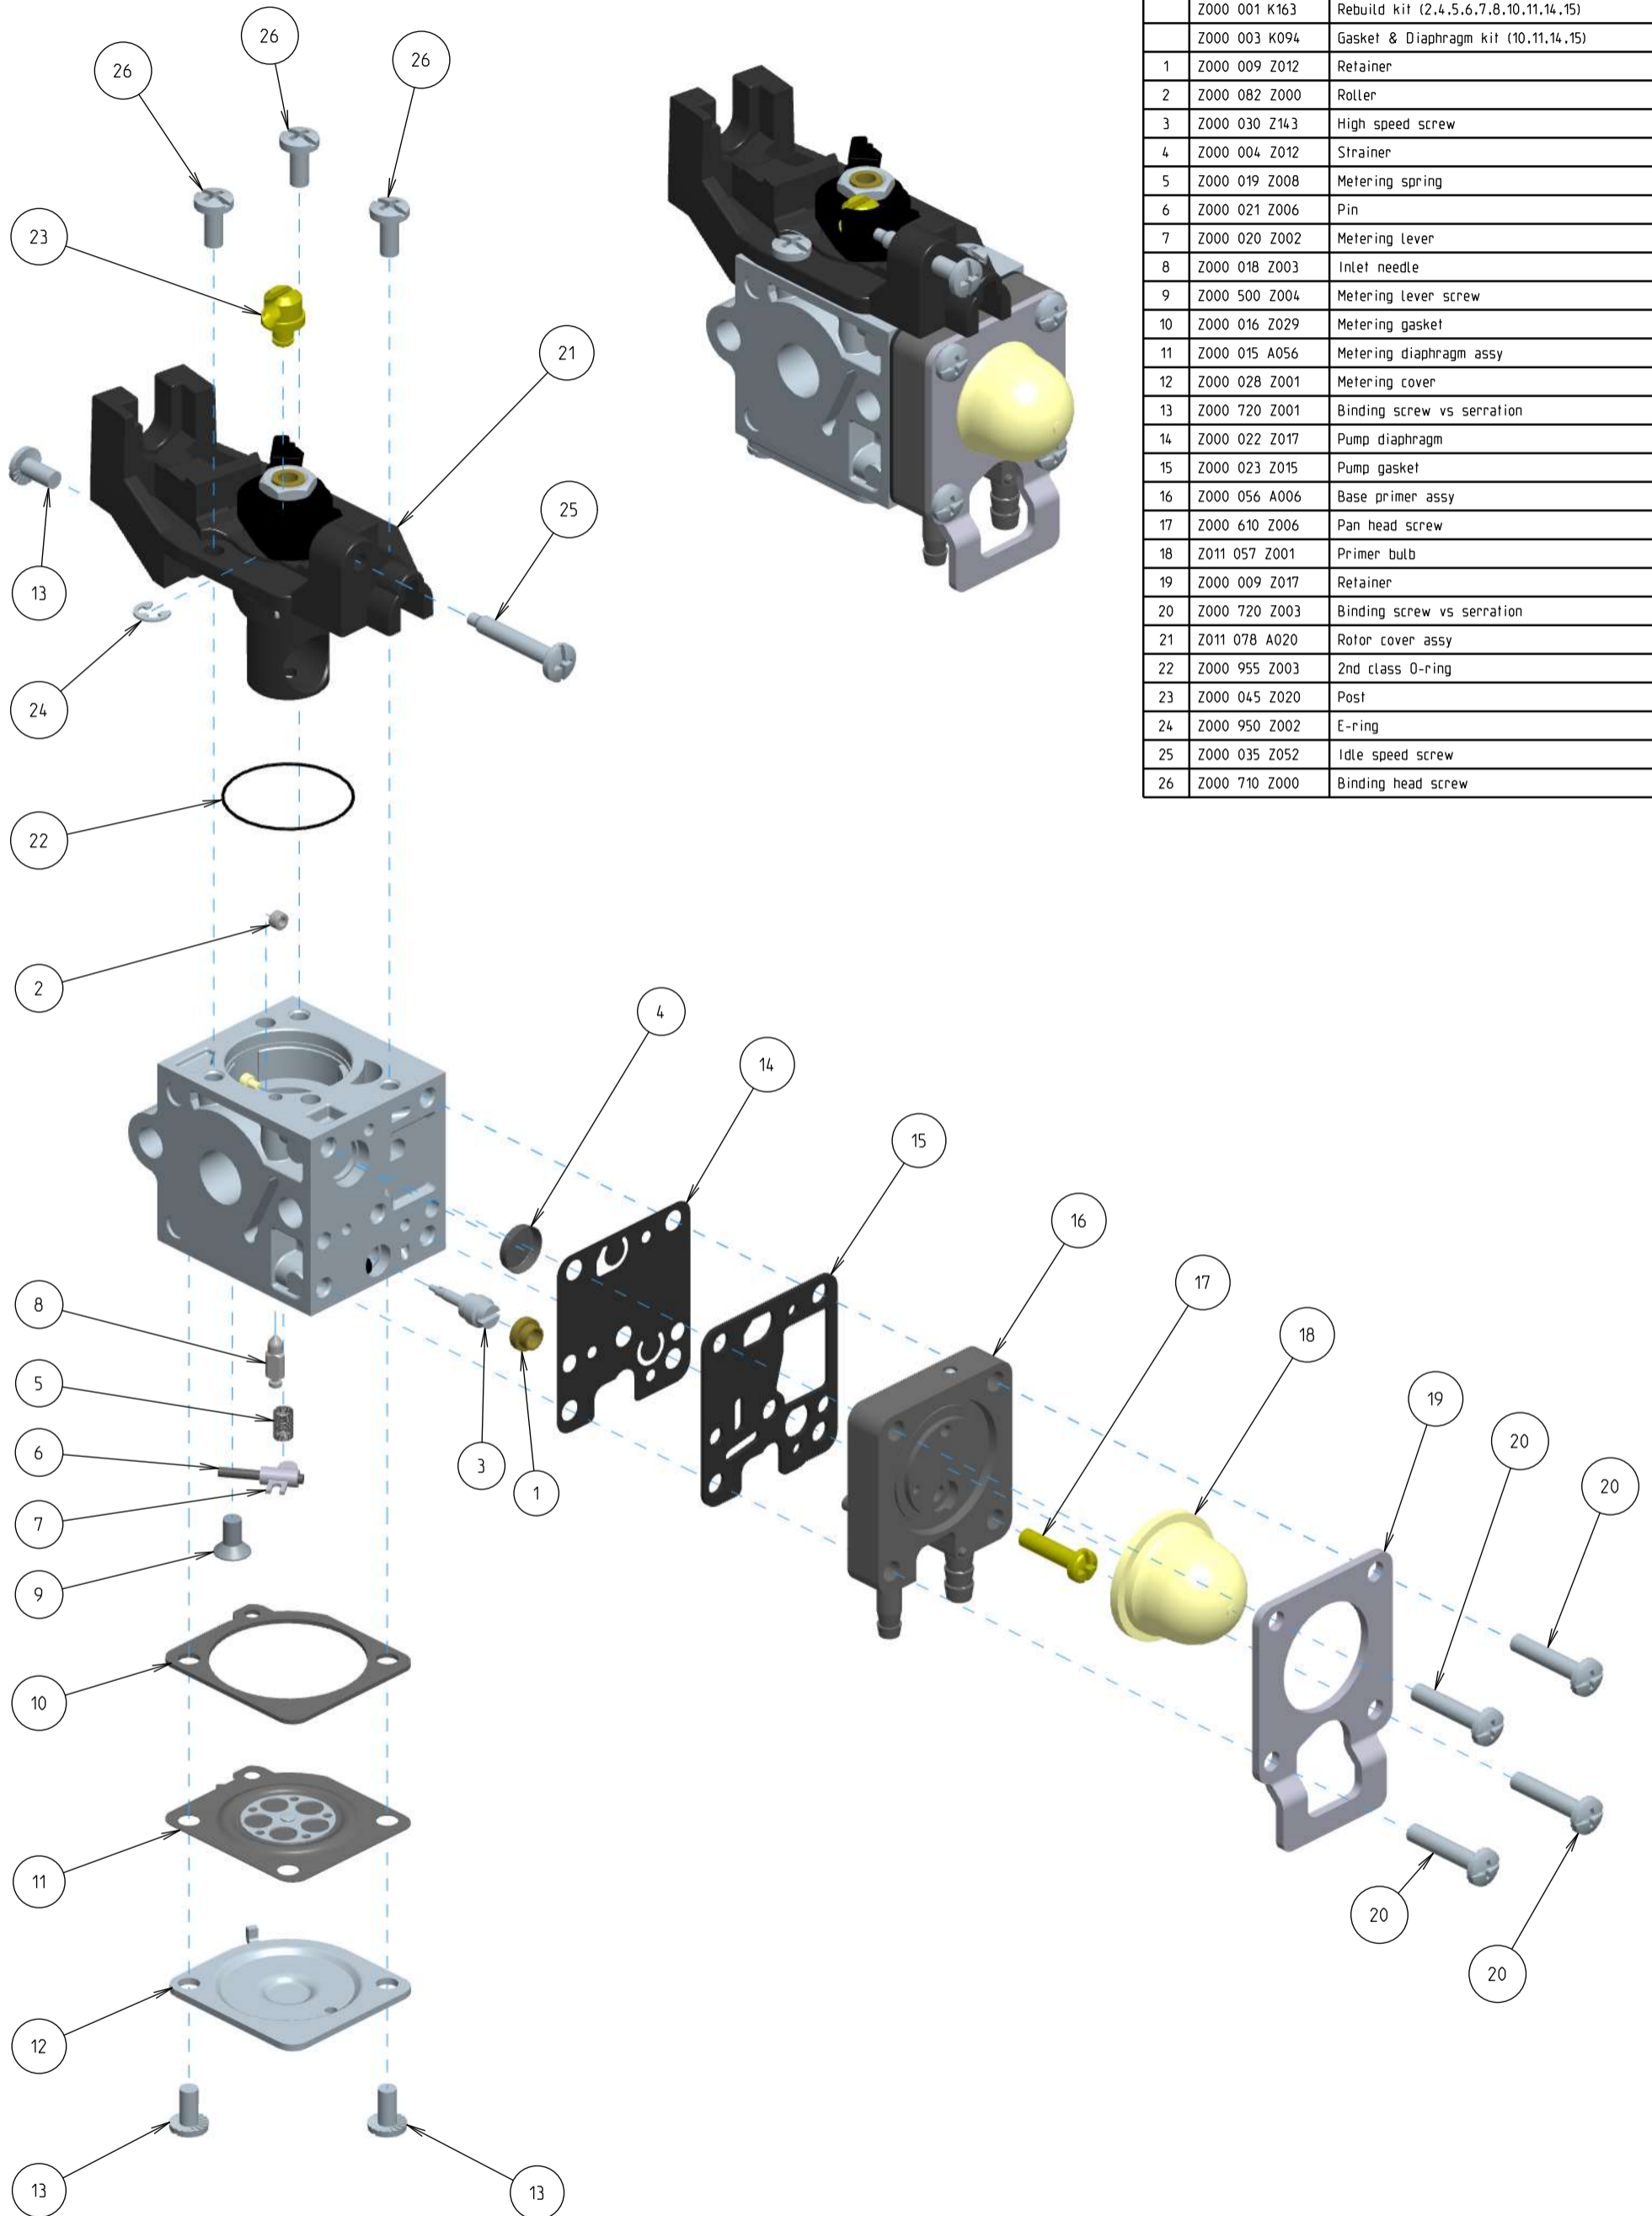

Z011-120-0632-D

ITEM	ZAMA PART NR.	DESCRIPTION
	Z011-120-0632-D	Carburetor RB
	Z000 001 K163	Rebuild kit (2,4,5,6,7,8,10,11,14,15)
	Z000 003 K094	Gasket & Diaphragm kit (10,11,14,15)
1	Z000 009 Z012	Retainer
2	Z000 082 Z000	Roller
3	Z000 030 Z143	High speed screw
4	Z000 004 Z012	Strainer
5	Z000 019 Z008	Metering spring
6	Z000 021 Z006	Pin
7	Z000 020 Z002	Metering lever
8	Z000 018 Z003	Inlet needle
9	Z000 500 Z004	Metering lever screw
10	Z000 016 Z029	Metering gasket
11	Z000 015 A056	Metering diaphragm assy
12	Z000 028 Z001	Metering cover
13	Z000 720 Z001	Binding screw vs serration
14	Z000 022 Z017	Pump diaphragm
15	Z000 023 Z015	Pump gasket
16	Z000 056 A006	Base primer assy
17	Z000 610 Z006	Pan head screw
18	Z011 057 Z001	Primer bulb
19	Z000 009 Z017	Retainer
20	Z000 720 Z003	Binding screw vs serration
21	Z011 078 A020	Rotor cover assy
22	Z000 955 Z003	2nd class O-ring
23	Z000 045 Z020	Post
24	Z000 950 Z002	E-ring
25	Z000 035 Z052	Idle speed screw
26	Z000 710 Z000	Binding head screw