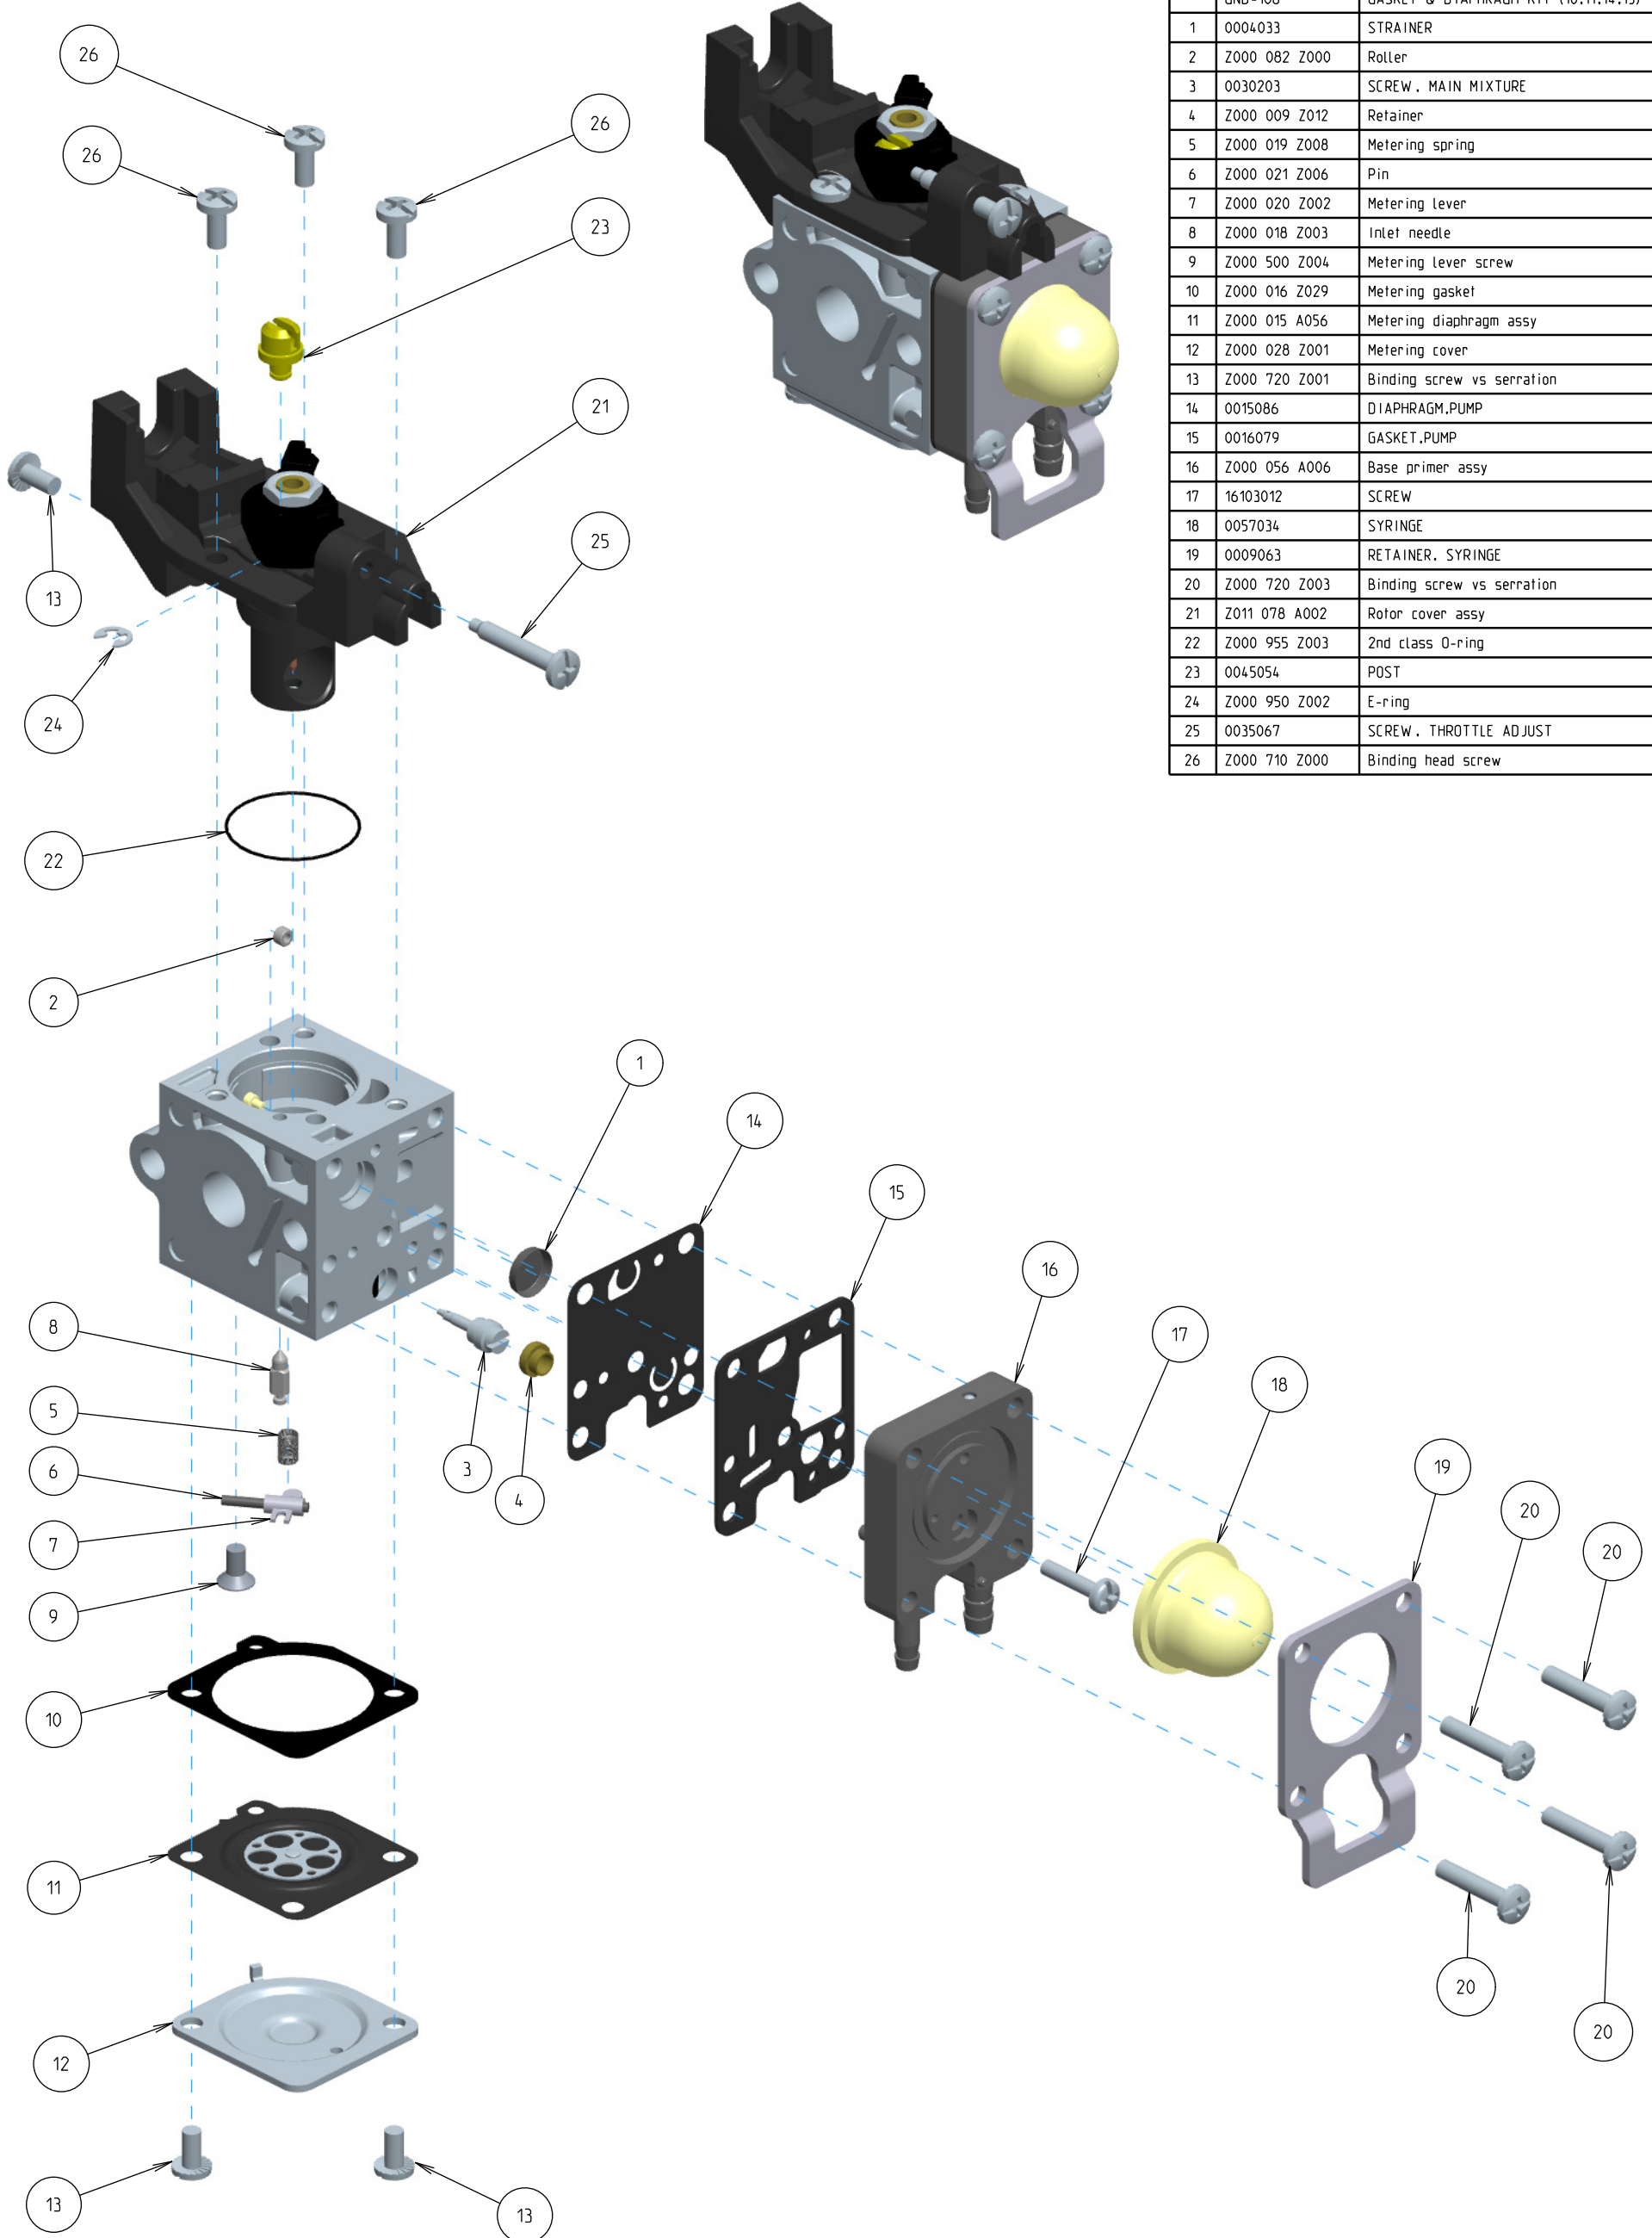

Z011-120-0632-C

ITEM	ZAMA PART NR.	DESCRIPTION
	Z011-120-0632-C	CARBURETOR ASSEMBLY
	RB-188	REBUILD KIT (1,2,5,6,7,8,10,11,14,15)
	GND-106	GASKET & DIAPHRAGM KIT (10,11,14,15)
1	0004033	STRAINER
2	Z000 082 Z000	Roller
3	0030203	SCREW . MAIN MIXTURE
4	Z000 009 Z012	Retainer
5	Z000 019 Z008	Metering spring
6	Z000 021 Z006	Pin
7	Z000 020 Z002	Metering Lever
8	Z000 018 Z003	Inlet needle
9	Z000 500 Z004	Metering Lever screw
10	Z000 016 Z029	Metering gasket
11	Z000 015 A056	Metering diaphragm assy
12	Z000 028 Z001	Metering cover
13	Z000 720 Z001	Binding screw vs serration
14	0015086	DIAPHRAGM,PUMP
15	0016079	GASKET,PUMP
16	Z000 056 A006	Base primer assy
17	16103012	SCREW
18	0057034	SYRINGE
19	0009063	RETAINER, SYRINGE
20	Z000 720 Z003	Binding screw vs serration
21	Z011 078 A002	Rotor cover assy
22	Z000 955 Z003	2nd class O-ring
23	0045054	POST
24	Z000 950 Z002	E-ring
25	0035067	SCREW . THROTTLE ADJUST
26	Z000 710 Z000	Binding head screw