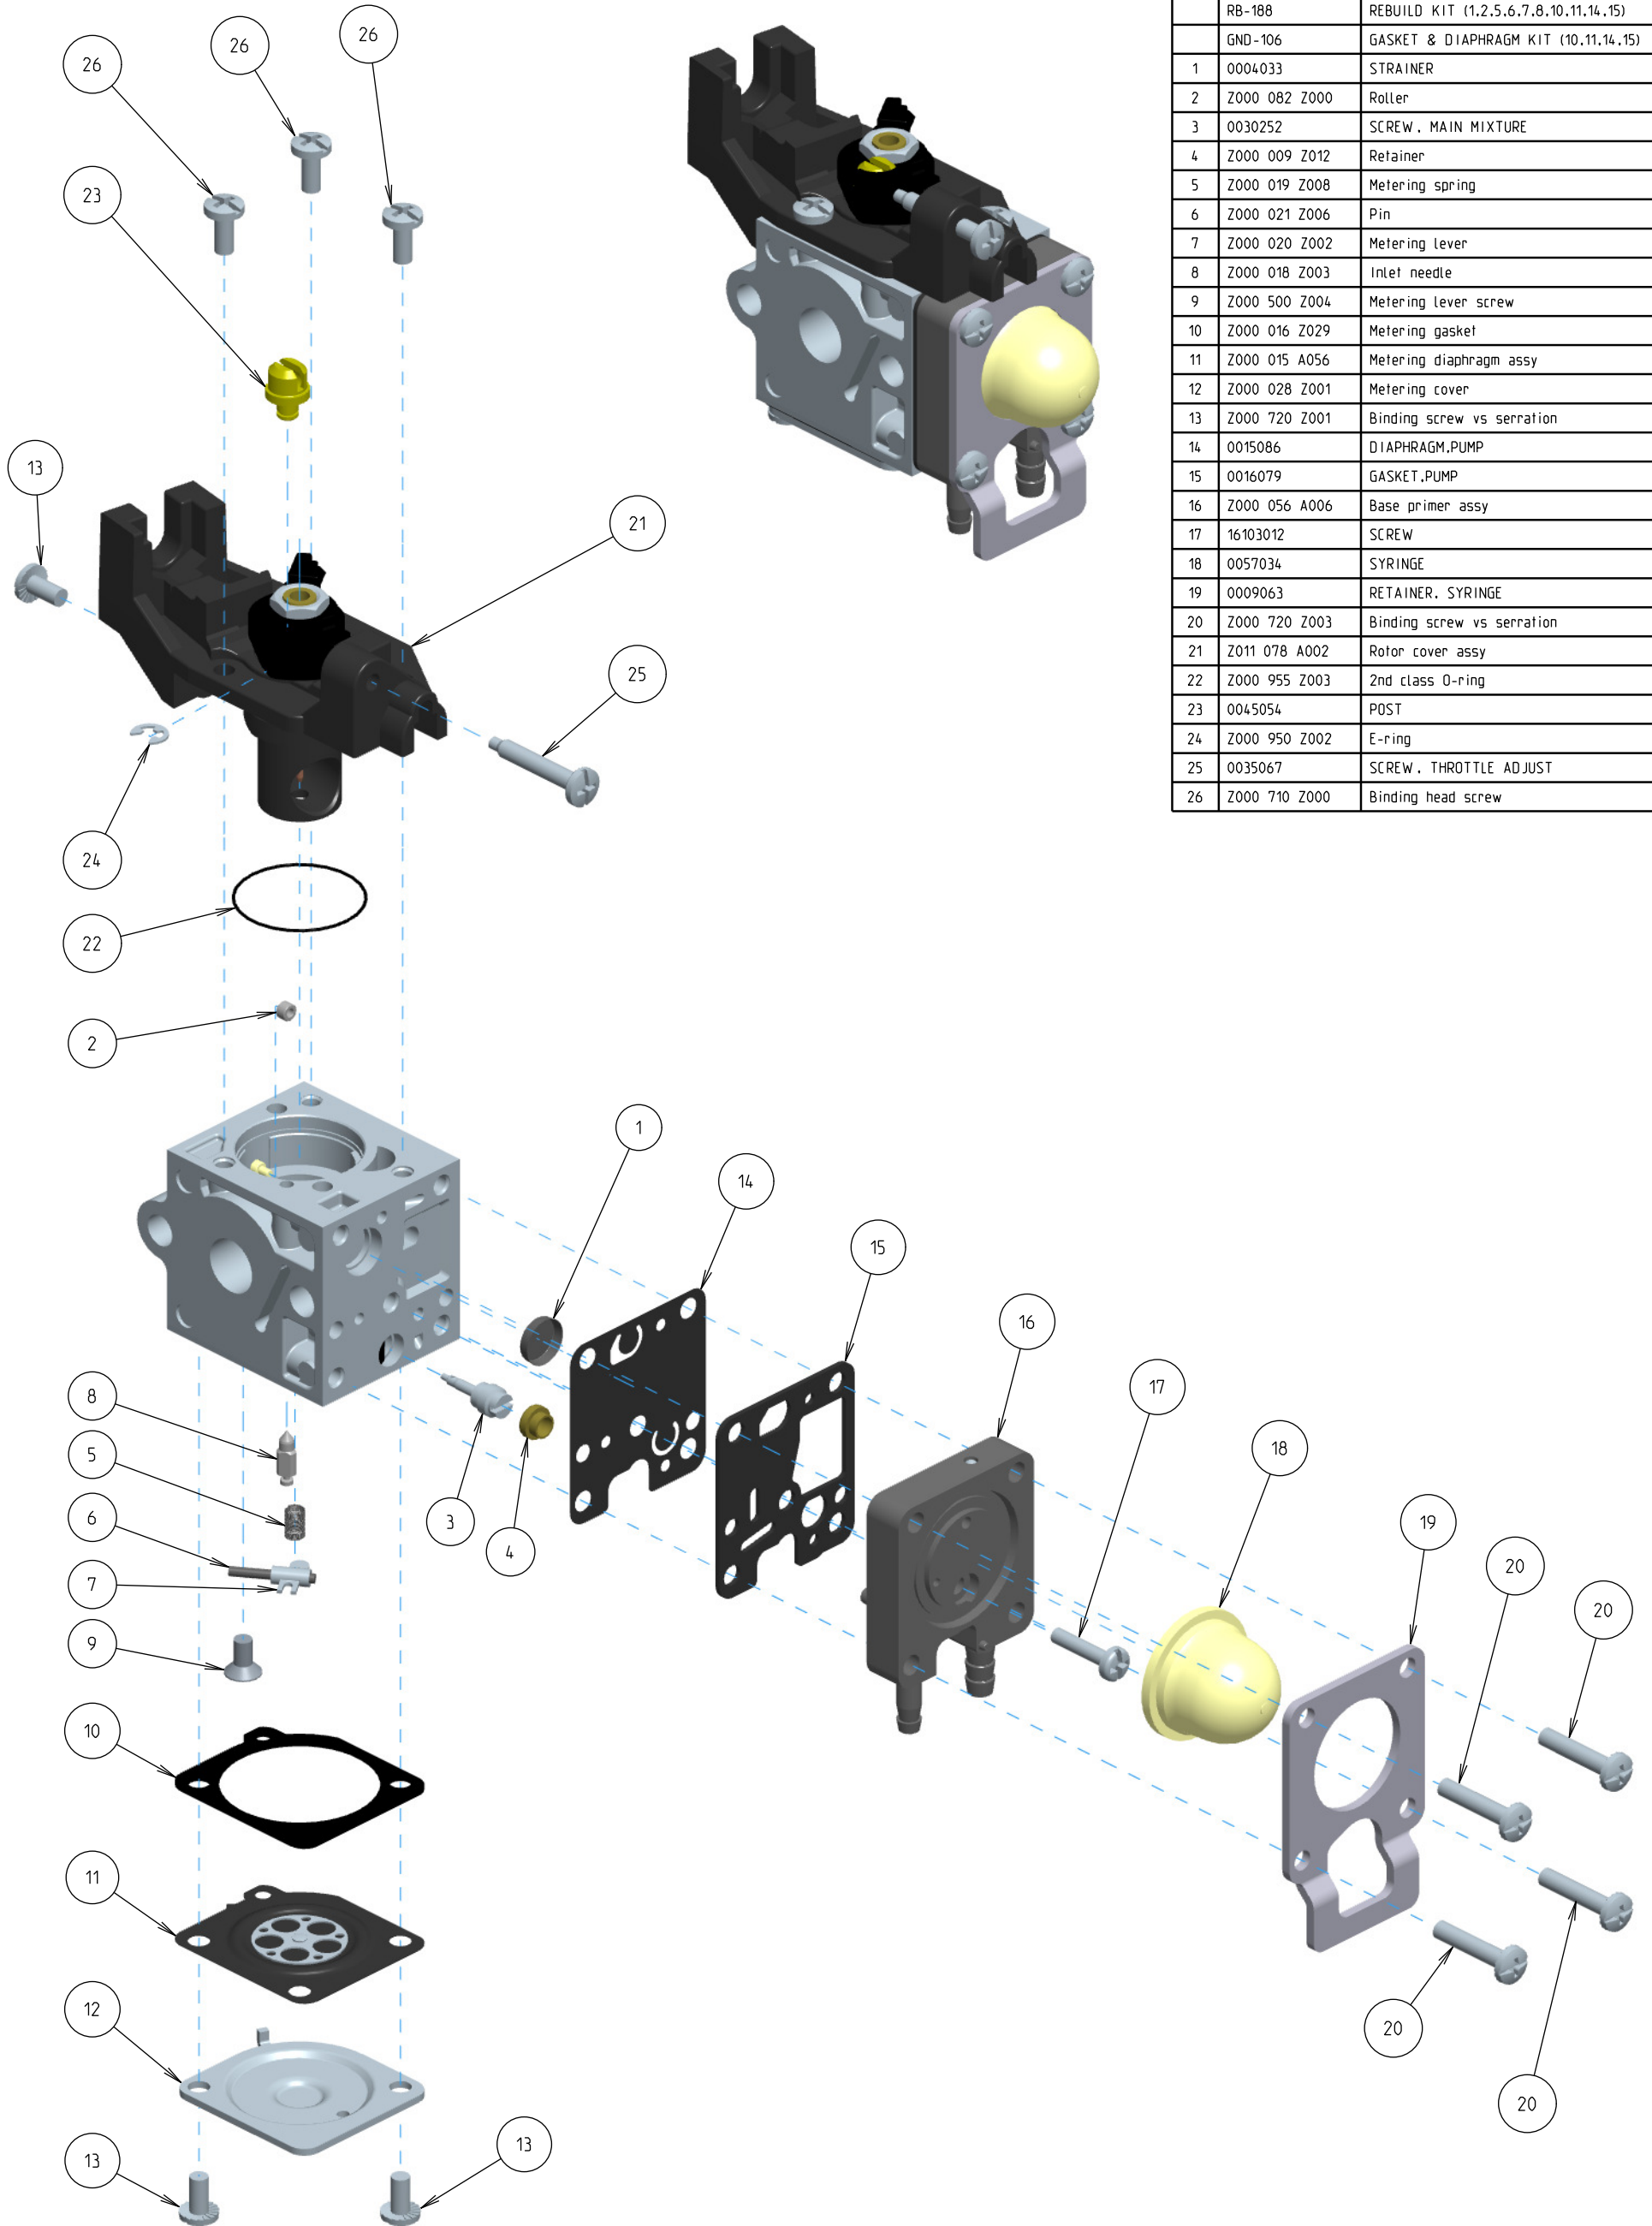

# Z011-120-0629-C

ITEM	ZAMA PART NR.	DESCRIPTION
	Z011-120-0629-C	CARBURETOR ASSEMBLY
	RB-188	REBUILD KIT (1,2,5,6,7,8,10,11,14,15)
	GND-106	GASKET & DIAPHRAGM KIT (10,11,14,15)
1	0004033	STRAINER
2	Z000 082 Z000	Roller
3	0030252	SCREW . MAIN MIXTURE
4	Z000 009 Z012	Retainer
5	Z000 019 Z008	Metering spring
6	Z000 021 Z006	Pin
7	Z000 020 Z002	Metering Lever
8	Z000 018 Z003	Inlet needle
9	Z000 500 Z004	Metering Lever screw
10	Z000 016 Z029	Metering gasket
11	Z000 015 A056	Metering diaphragm assy
12	Z000 028 Z001	Metering cover
13	Z000 720 Z001	Binding screw vs serration
14	0015086	DIAPHRAGM,PUMP
15	0016079	GASKET,PUMP
16	Z000 056 A006	Base primer assy
17	16103012	SCREW
18	0057034	SYRINGE
19	0009063	RETAINER, SYRINGE
20	Z000 720 Z003	Binding screw vs serration
21	Z011 078 A002	Rotor cover assy
22	Z000 955 Z003	2nd class O-ring
23	0045054	POST
24	Z000 950 Z002	E-ring
25	0035067	SCREW . THROTTLE ADJUST
26	Z000 710 Z000	Binding head screw