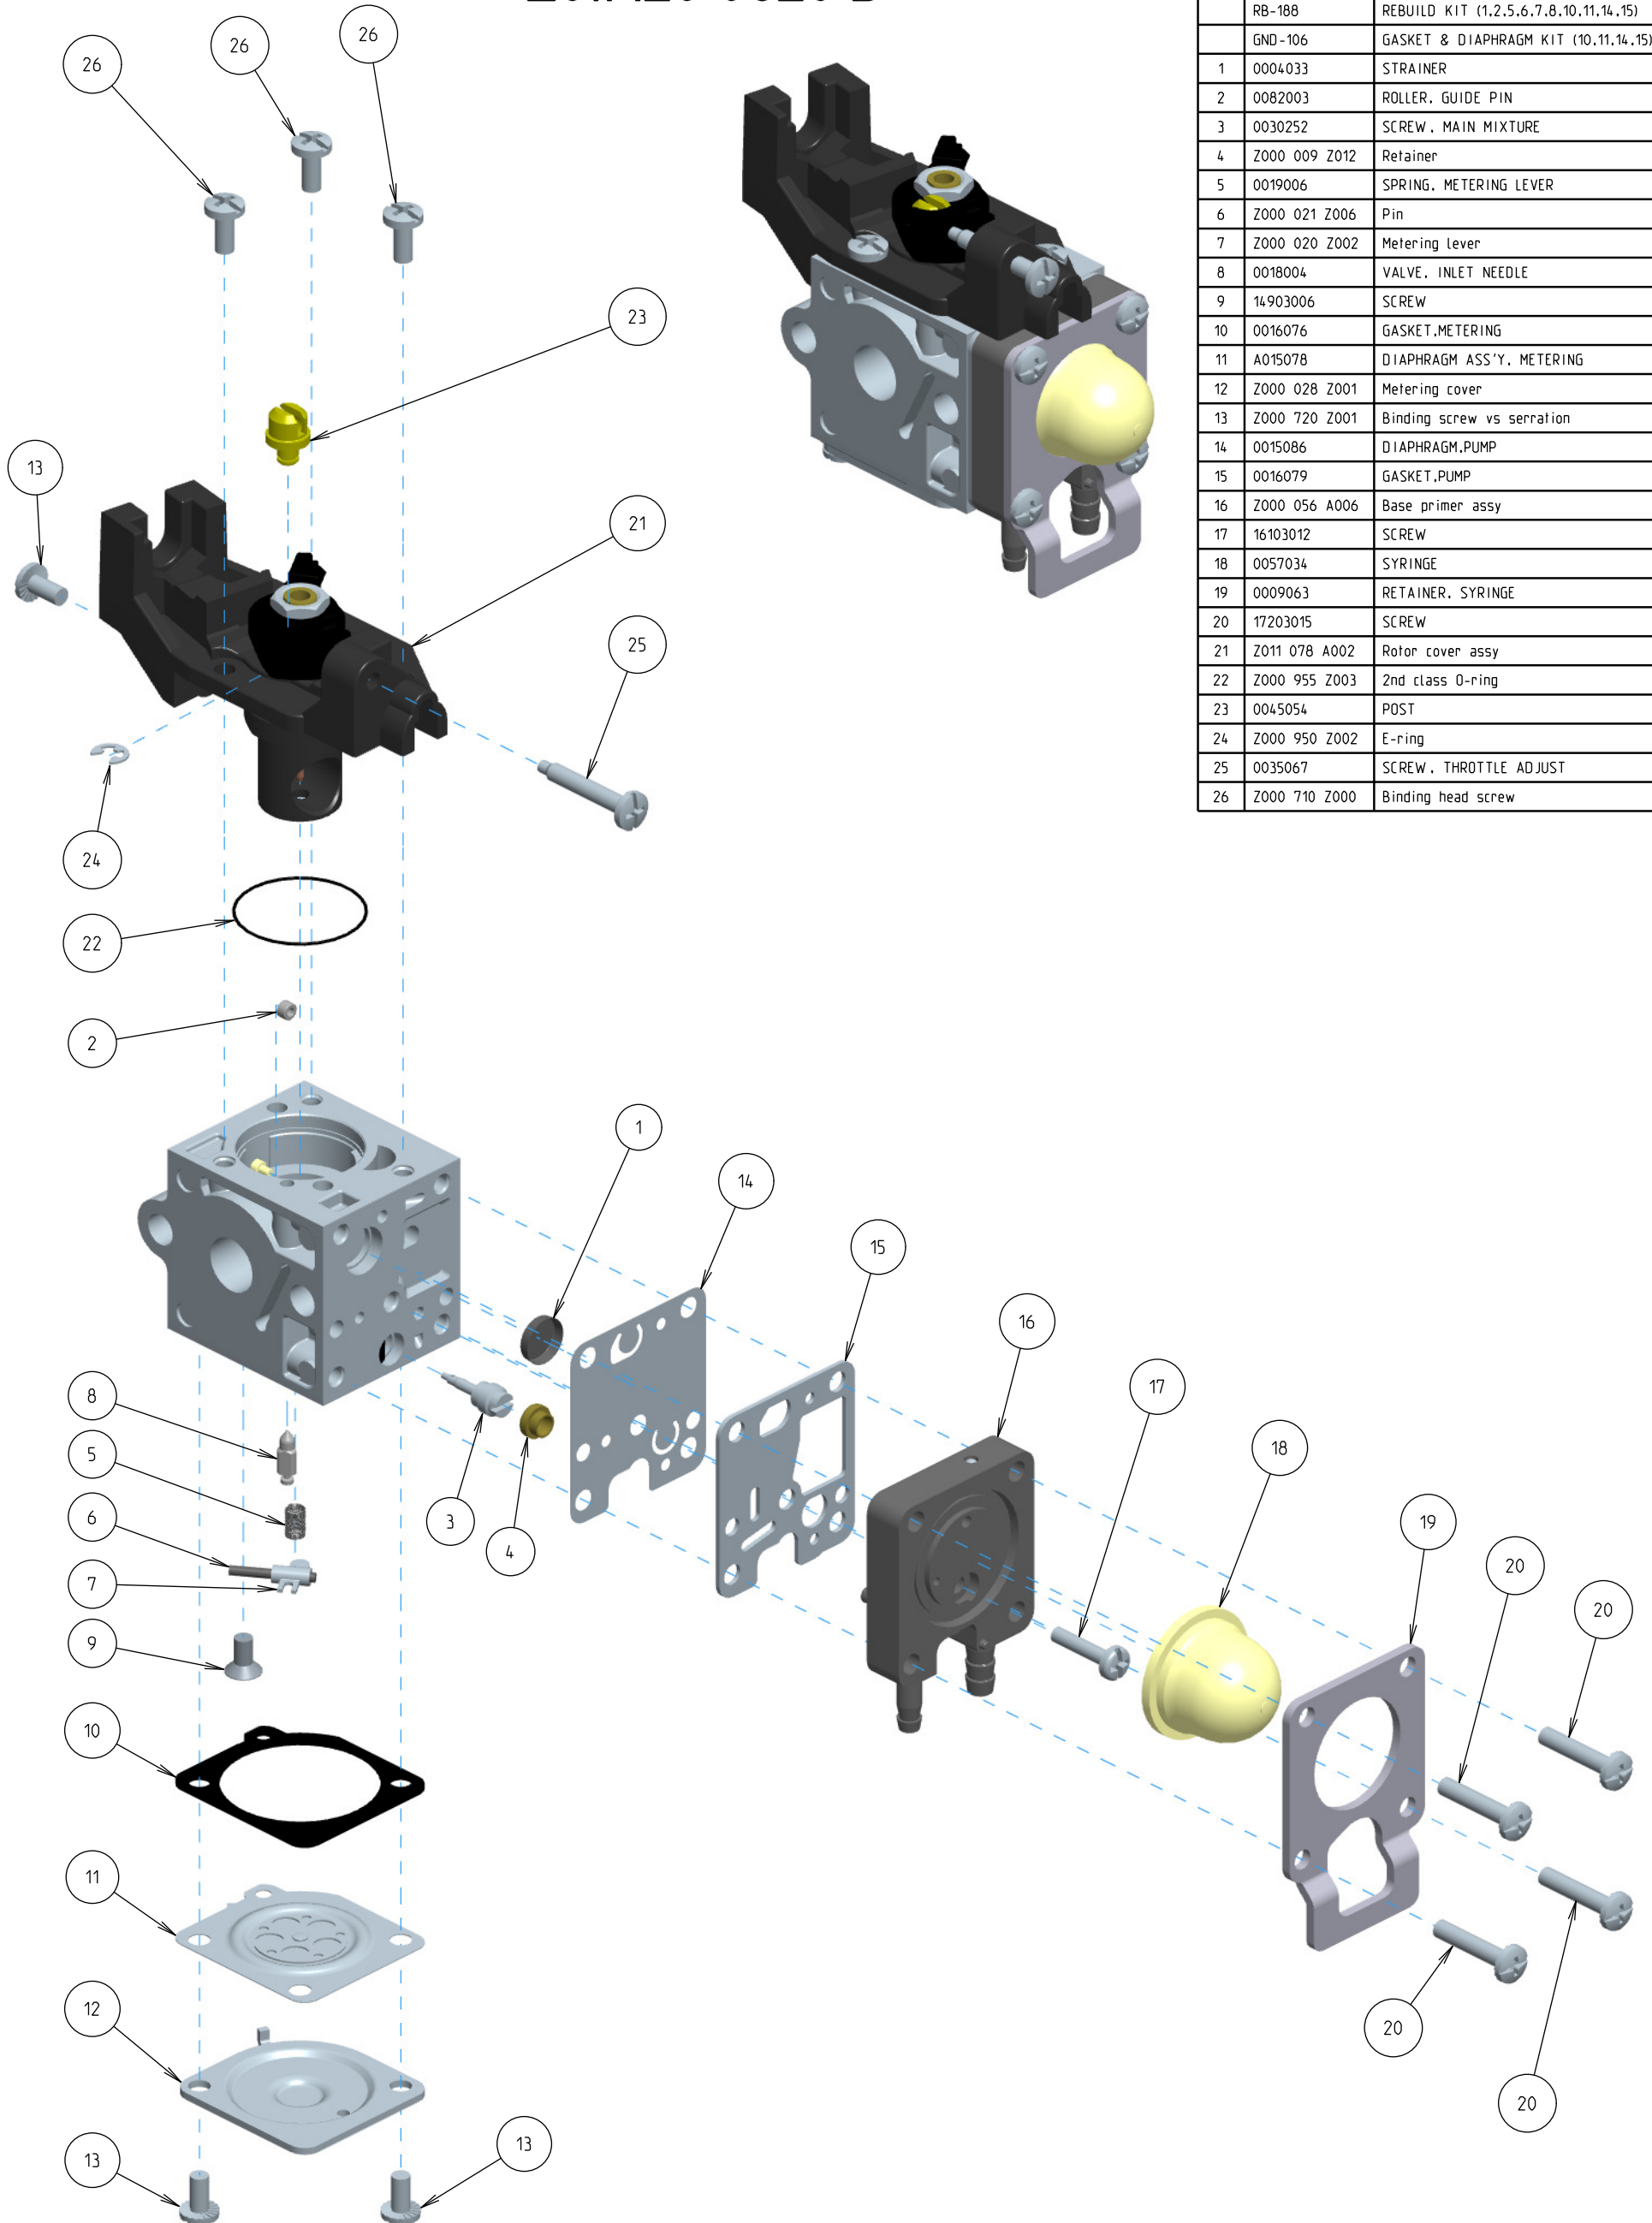

Z011-120-0629-B

ITEM	ZAMA PART NR.	DESCRIPTION
	Z011-120-0629-B	Carburetor RB
	RB-188	REBUILD KIT (1,2,5,6,7,8,10,11,14,15)
	GND-106	GASKET & DIAPHRAGM KIT (10,11,14,15)
1	0004033	STRAINER
2	0082003	ROLLER, GUIDE PIN
3	0030252	SCREW, MAIN MIXTURE
4	Z000 009 Z012	Retainer
5	0019006	SPRING, METERING LEVER
6	Z000 021 Z006	Pin
7	Z000 020 Z002	Metering Lever
8	0018004	VALVE, INLET NEEDLE
9	14903006	SCREW
10	0016076	GASKET, METERING
11	A015078	DIAPHRAGM ASS'Y, METERING
12	Z000 028 Z001	Metering cover
13	Z000 720 Z001	Binding screw vs serration
14	0015086	DIAPHRAGM, PUMP
15	0016079	GASKET, PUMP
16	Z000 056 A006	Base primer assy
17	16103012	SCREW
18	0057034	SYRINGE
19	0009063	RETAINER, SYRINGE
20	17203015	SCREW
21	Z011 078 A002	Rotor cover assy
22	Z000 955 Z003	2nd class O-ring
23	0045054	POST
24	Z000 950 Z002	E-ring
25	0035067	SCREW, THROTTLE ADJUST
26	Z000 710 Z000	Binding head screw