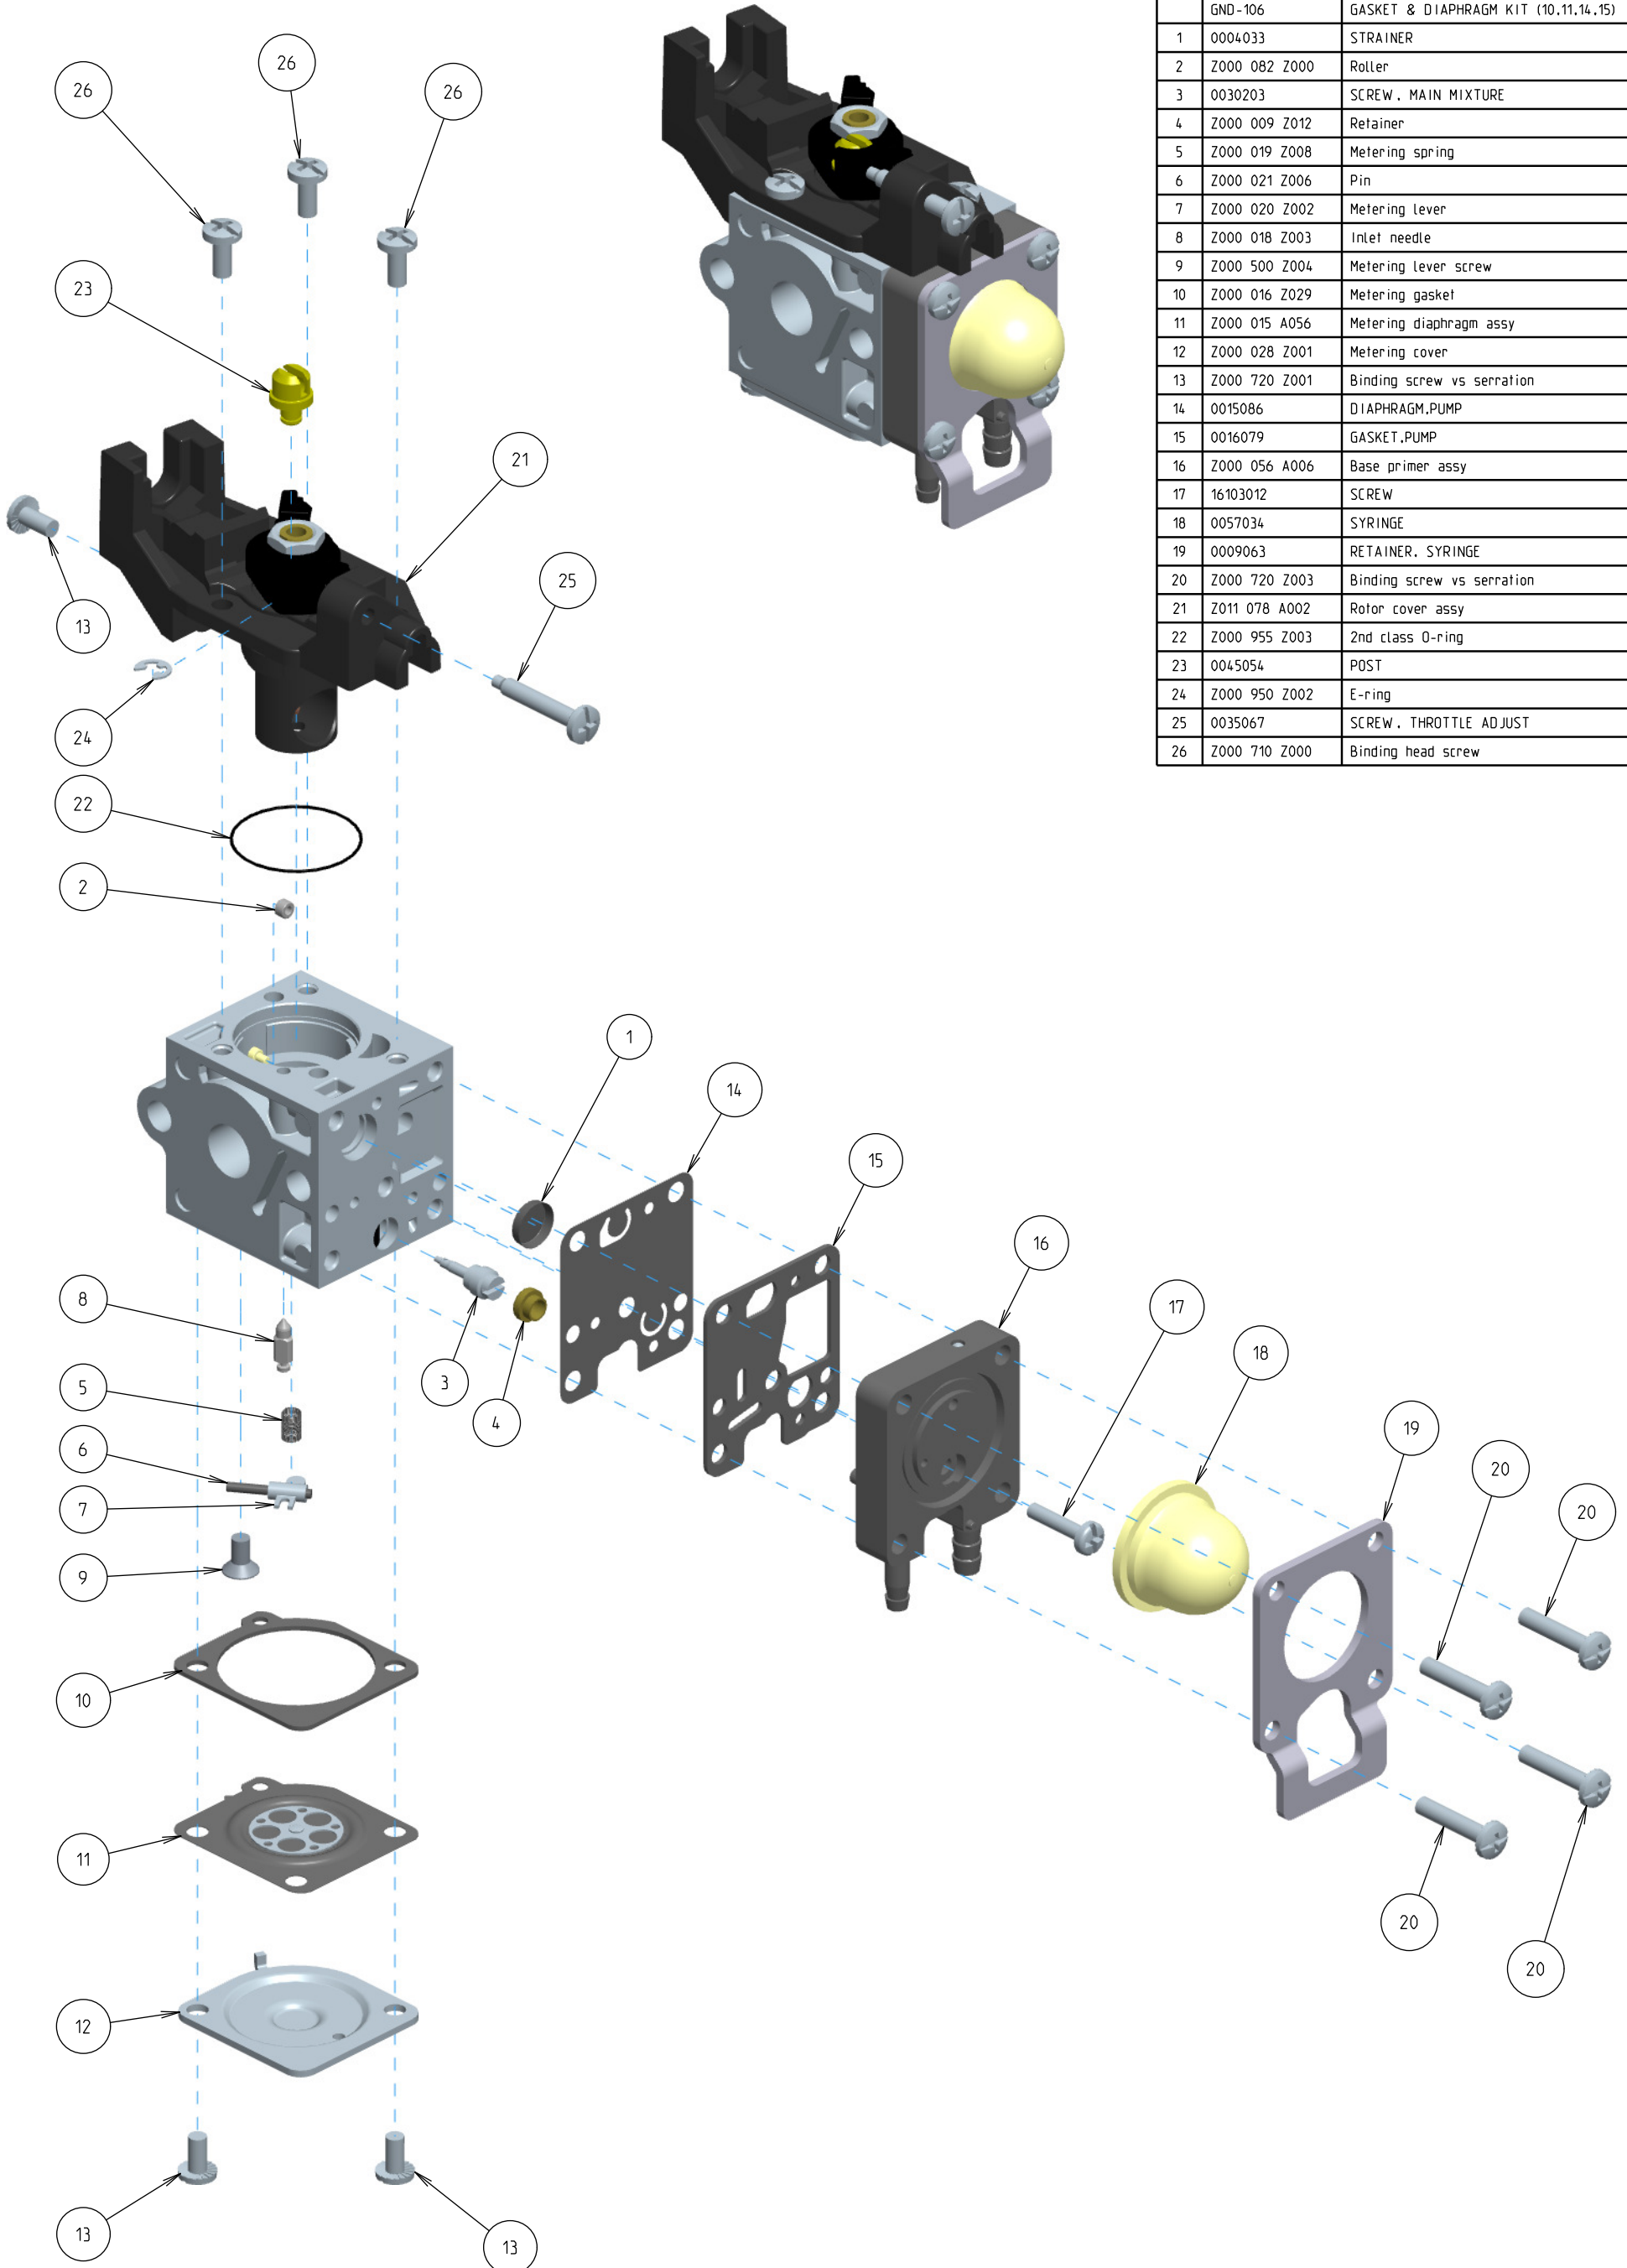

# Z011-120-0627-C

ITEM	ZAMA PART NR.	DESCRIPTION
	Z011-120-0627-C	CARBURETOR ASSEMBLY
	RB-188	REBUILD KIT (1,2,5,6,7,8,10,11,14,15)
	GND-106	GASKET & DIAPHRAGM KIT (10,11,14,15)
1	0004033	STRAINER
2	Z000 082 Z000	Roller
3	0030203	SCREW . MAIN MIXTURE
4	Z000 009 Z012	Retainer
5	Z000 019 Z008	Metering spring
6	Z000 021 Z006	Pin
7	Z000 020 Z002	Metering Lever
8	Z000 018 Z003	Inlet needle
9	Z000 500 Z004	Metering Lever screw
10	Z000 016 Z029	Metering gasket
11	Z000 015 A056	Metering diaphragm assy
12	Z000 028 Z001	Metering cover
13	Z000 720 Z001	Binding screw vs serration
14	0015086	DIAPHRAGM,PUMP
15	0016079	GASKET,PUMP
16	Z000 056 A006	Base primer assy
17	16103012	SCREW
18	0057034	SYRINGE
19	0009063	RETAINER, SYRINGE
20	Z000 720 Z003	Binding screw vs serration
21	Z011 078 A002	Rotor cover assy
22	Z000 955 Z003	2nd class O-ring
23	0045054	POST
24	Z000 950 Z002	E-ring
25	0035067	SCREW . THROTTLE ADJUST
26	Z000 710 Z000	Binding head screw