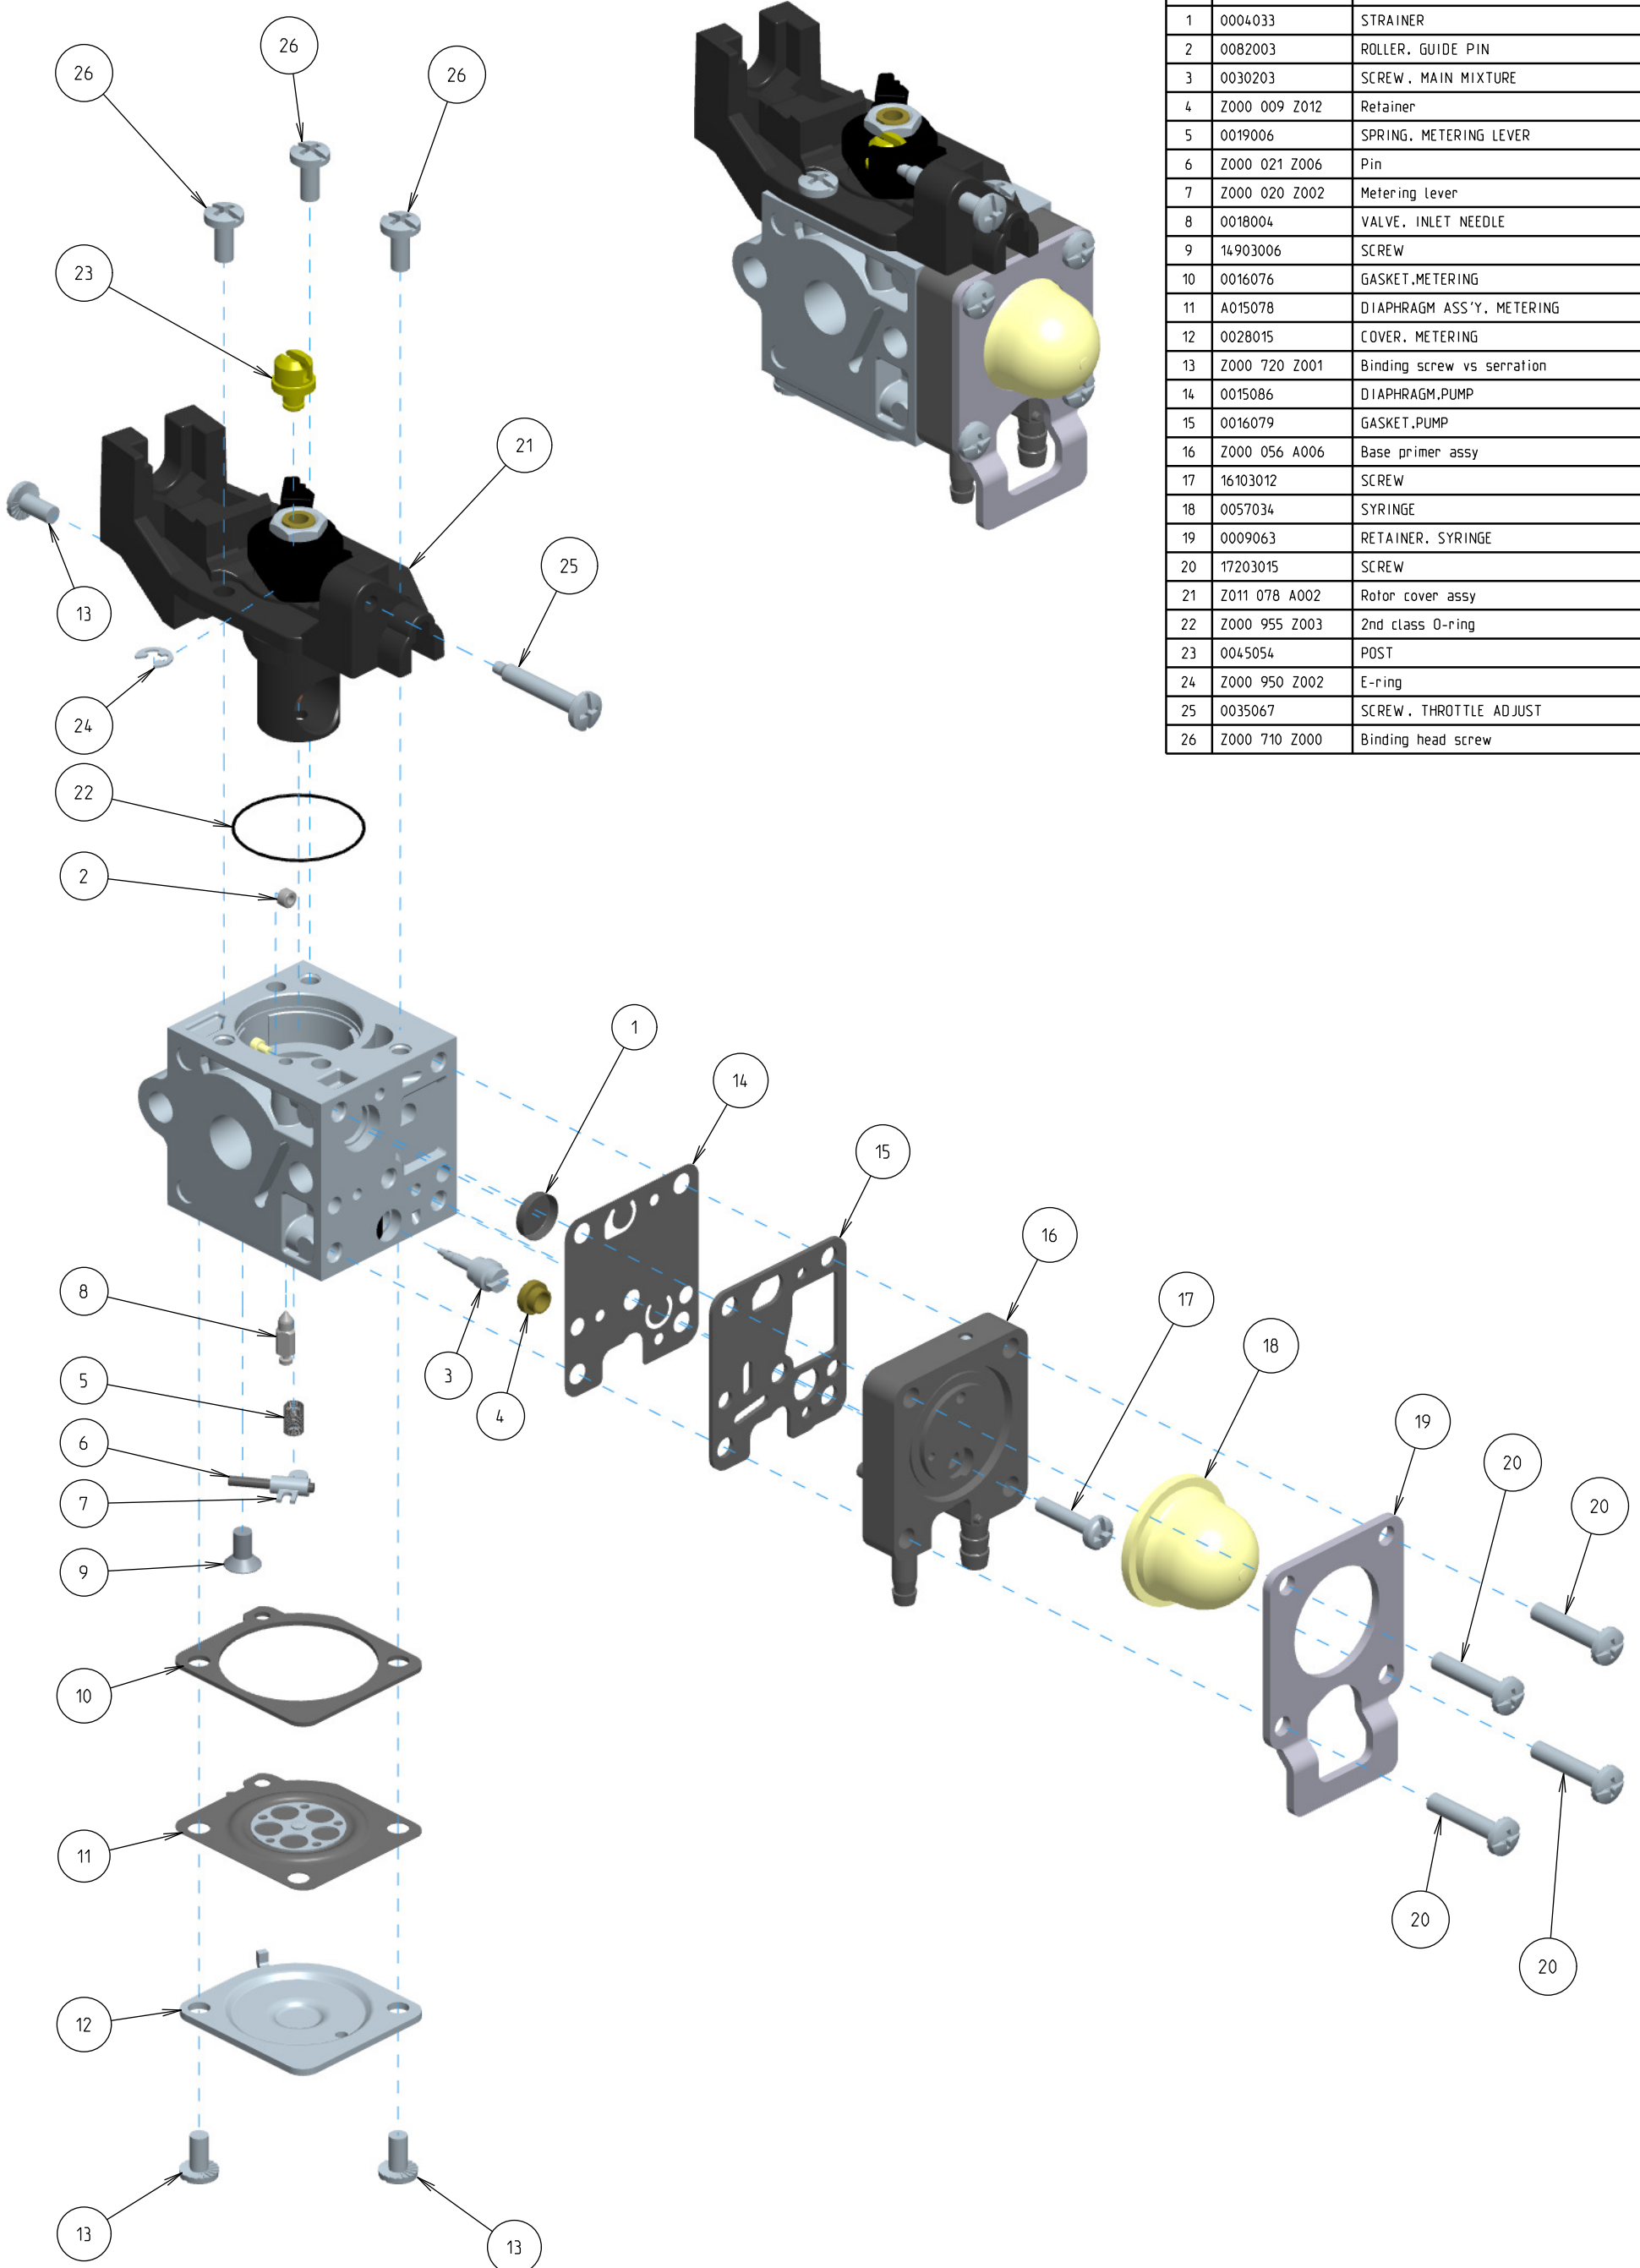

Z011-120-0627-B

ITEM	ZAMA PART NR.	DESCRIPTION
	Z011-120-0627-B	Carburetor RB
	RB-188	REBUILD KIT (1,2,5,6,7,8,10,11,14,15)
	GND-106	GASKET & DIAPHRAGM KIT (10,11,14,15)
1	0004033	STRAINER
2	0082003	ROLLER, GUIDE PIN
3	0030203	SCREW, MAIN MIXTURE
4	Z000 009 Z012	Retainer
5	0019006	SPRING, METERING LEVER
6	Z000 021 Z006	Pin
7	Z000 020 Z002	Metering Lever
8	0018004	VALVE, INLET NEEDLE
9	14903006	SCREW
10	0016076	GASKET, METERING
11	A015078	DIAPHRAGM ASS'Y, METERING
12	0028015	COVER, METERING
13	Z000 720 Z001	Binding screw vs serration
14	0015086	DIAPHRAGM, PUMP
15	0016079	GASKET, PUMP
16	Z000 056 A006	Base primer assy
17	16103012	SCREW
18	0057034	SYRINGE
19	0009063	RETAINER, SYRINGE
20	17203015	SCREW
21	Z011 078 A002	Rotor cover assy
22	Z000 955 Z003	2nd class O-ring
23	0045054	POST
24	Z000 950 Z002	E-ring
25	0035067	SCREW, THROTTLE ADJUST
26	Z000 710 Z000	Binding head screw