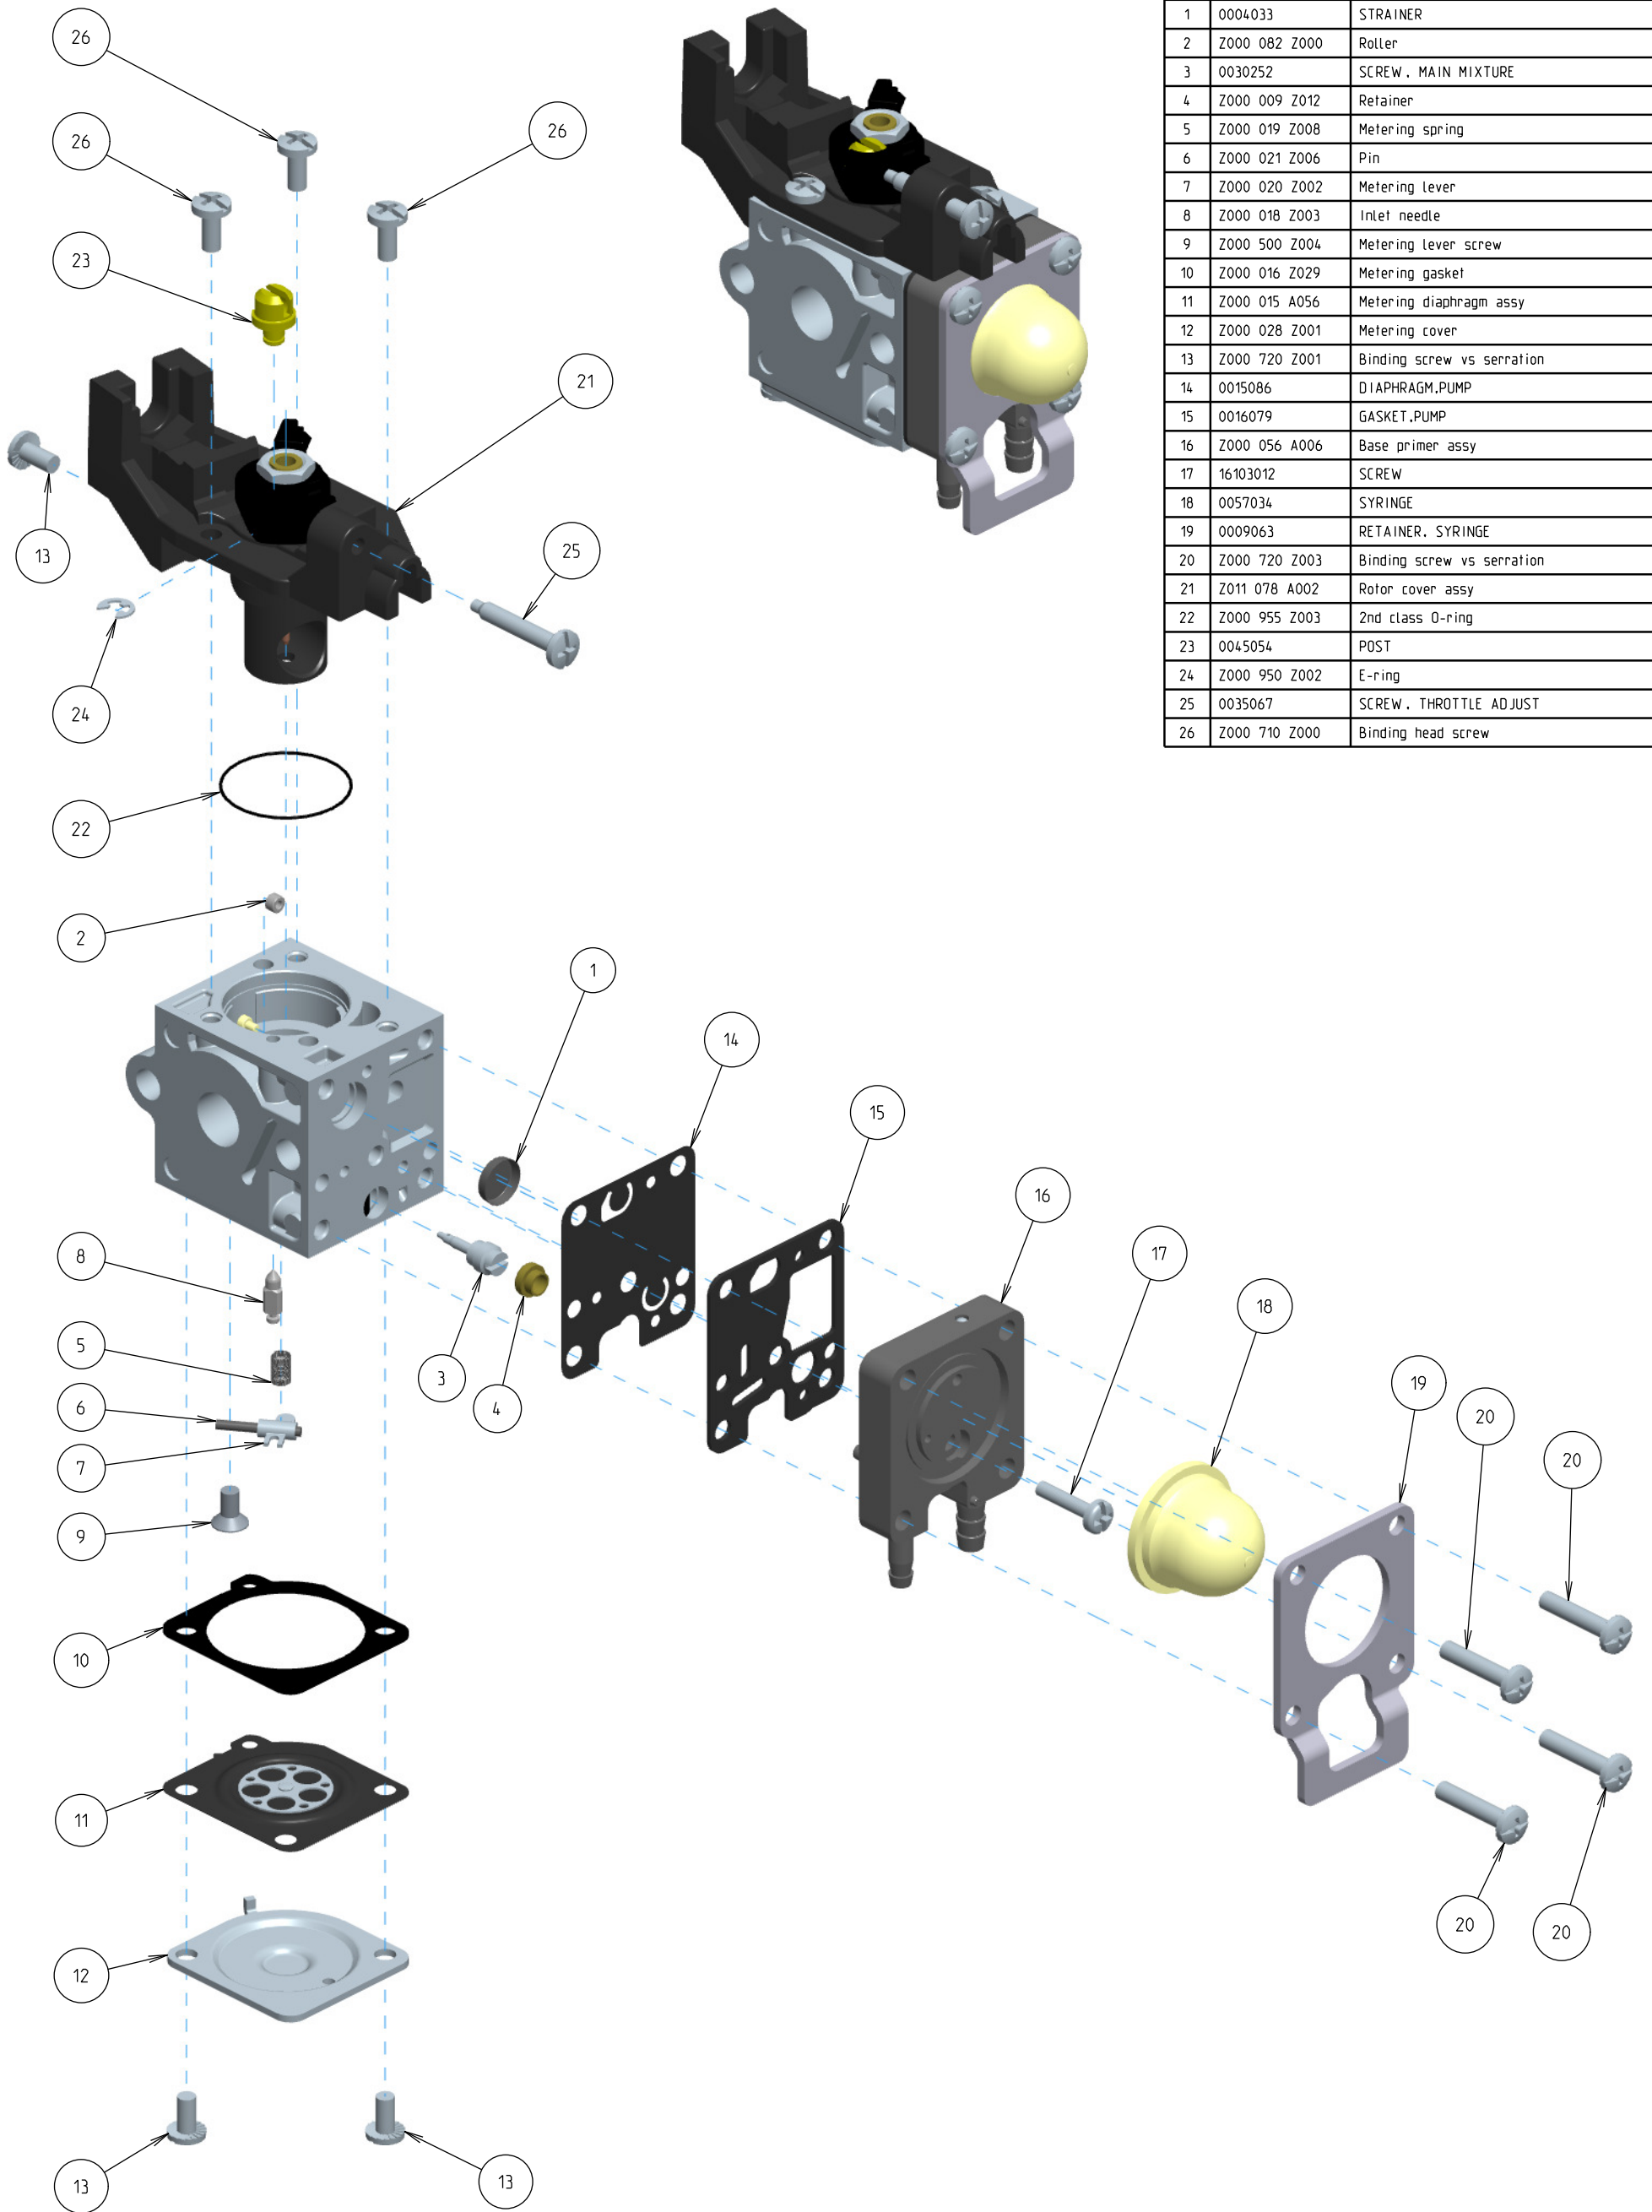

# Z011-120-0625-D

ITEM	ZAMA PART NR.	DESCRIPTION
	Z011-120-0625-D	CARBURETOR ASSEMBLY
	RB-123	REBUILD KIT (1,2,5,6,7,8,10,11,14,15)
	GND-66	GASKET & DIAPHRAGM KIT (10,11,14,15)
1	0004033	STRAINER
2	Z000 082 Z000	Roller
3	0030252	SCREW . MAIN MIXTURE
4	Z000 009 Z012	Retainer
5	Z000 019 Z008	Metering spring
6	Z000 021 Z006	Pin
7	Z000 020 Z002	Metering Lever
8	Z000 018 Z003	Inlet needle
9	Z000 500 Z004	Metering Lever screw
10	Z000 016 Z029	Metering gasket
11	Z000 015 A056	Metering diaphragm assy
12	Z000 028 Z001	Metering cover
13	Z000 720 Z001	Binding screw vs serration
14	0015086	DIAPHRAGM,PUMP
15	0016079	GASKET,PUMP
16	Z000 056 A006	Base primer assy
17	16103012	SCREW
18	0057034	SYRINGE
19	0009063	RETAINER, SYRINGE
20	Z000 720 Z003	Binding screw vs serration
21	Z011 078 A002	Rotor cover assy
22	Z000 955 Z003	2nd class O-ring
23	0045054	POST
24	Z000 950 Z002	E-ring
25	0035067	SCREW . THROTTLE ADJUST
26	Z000 710 Z000	Binding head screw