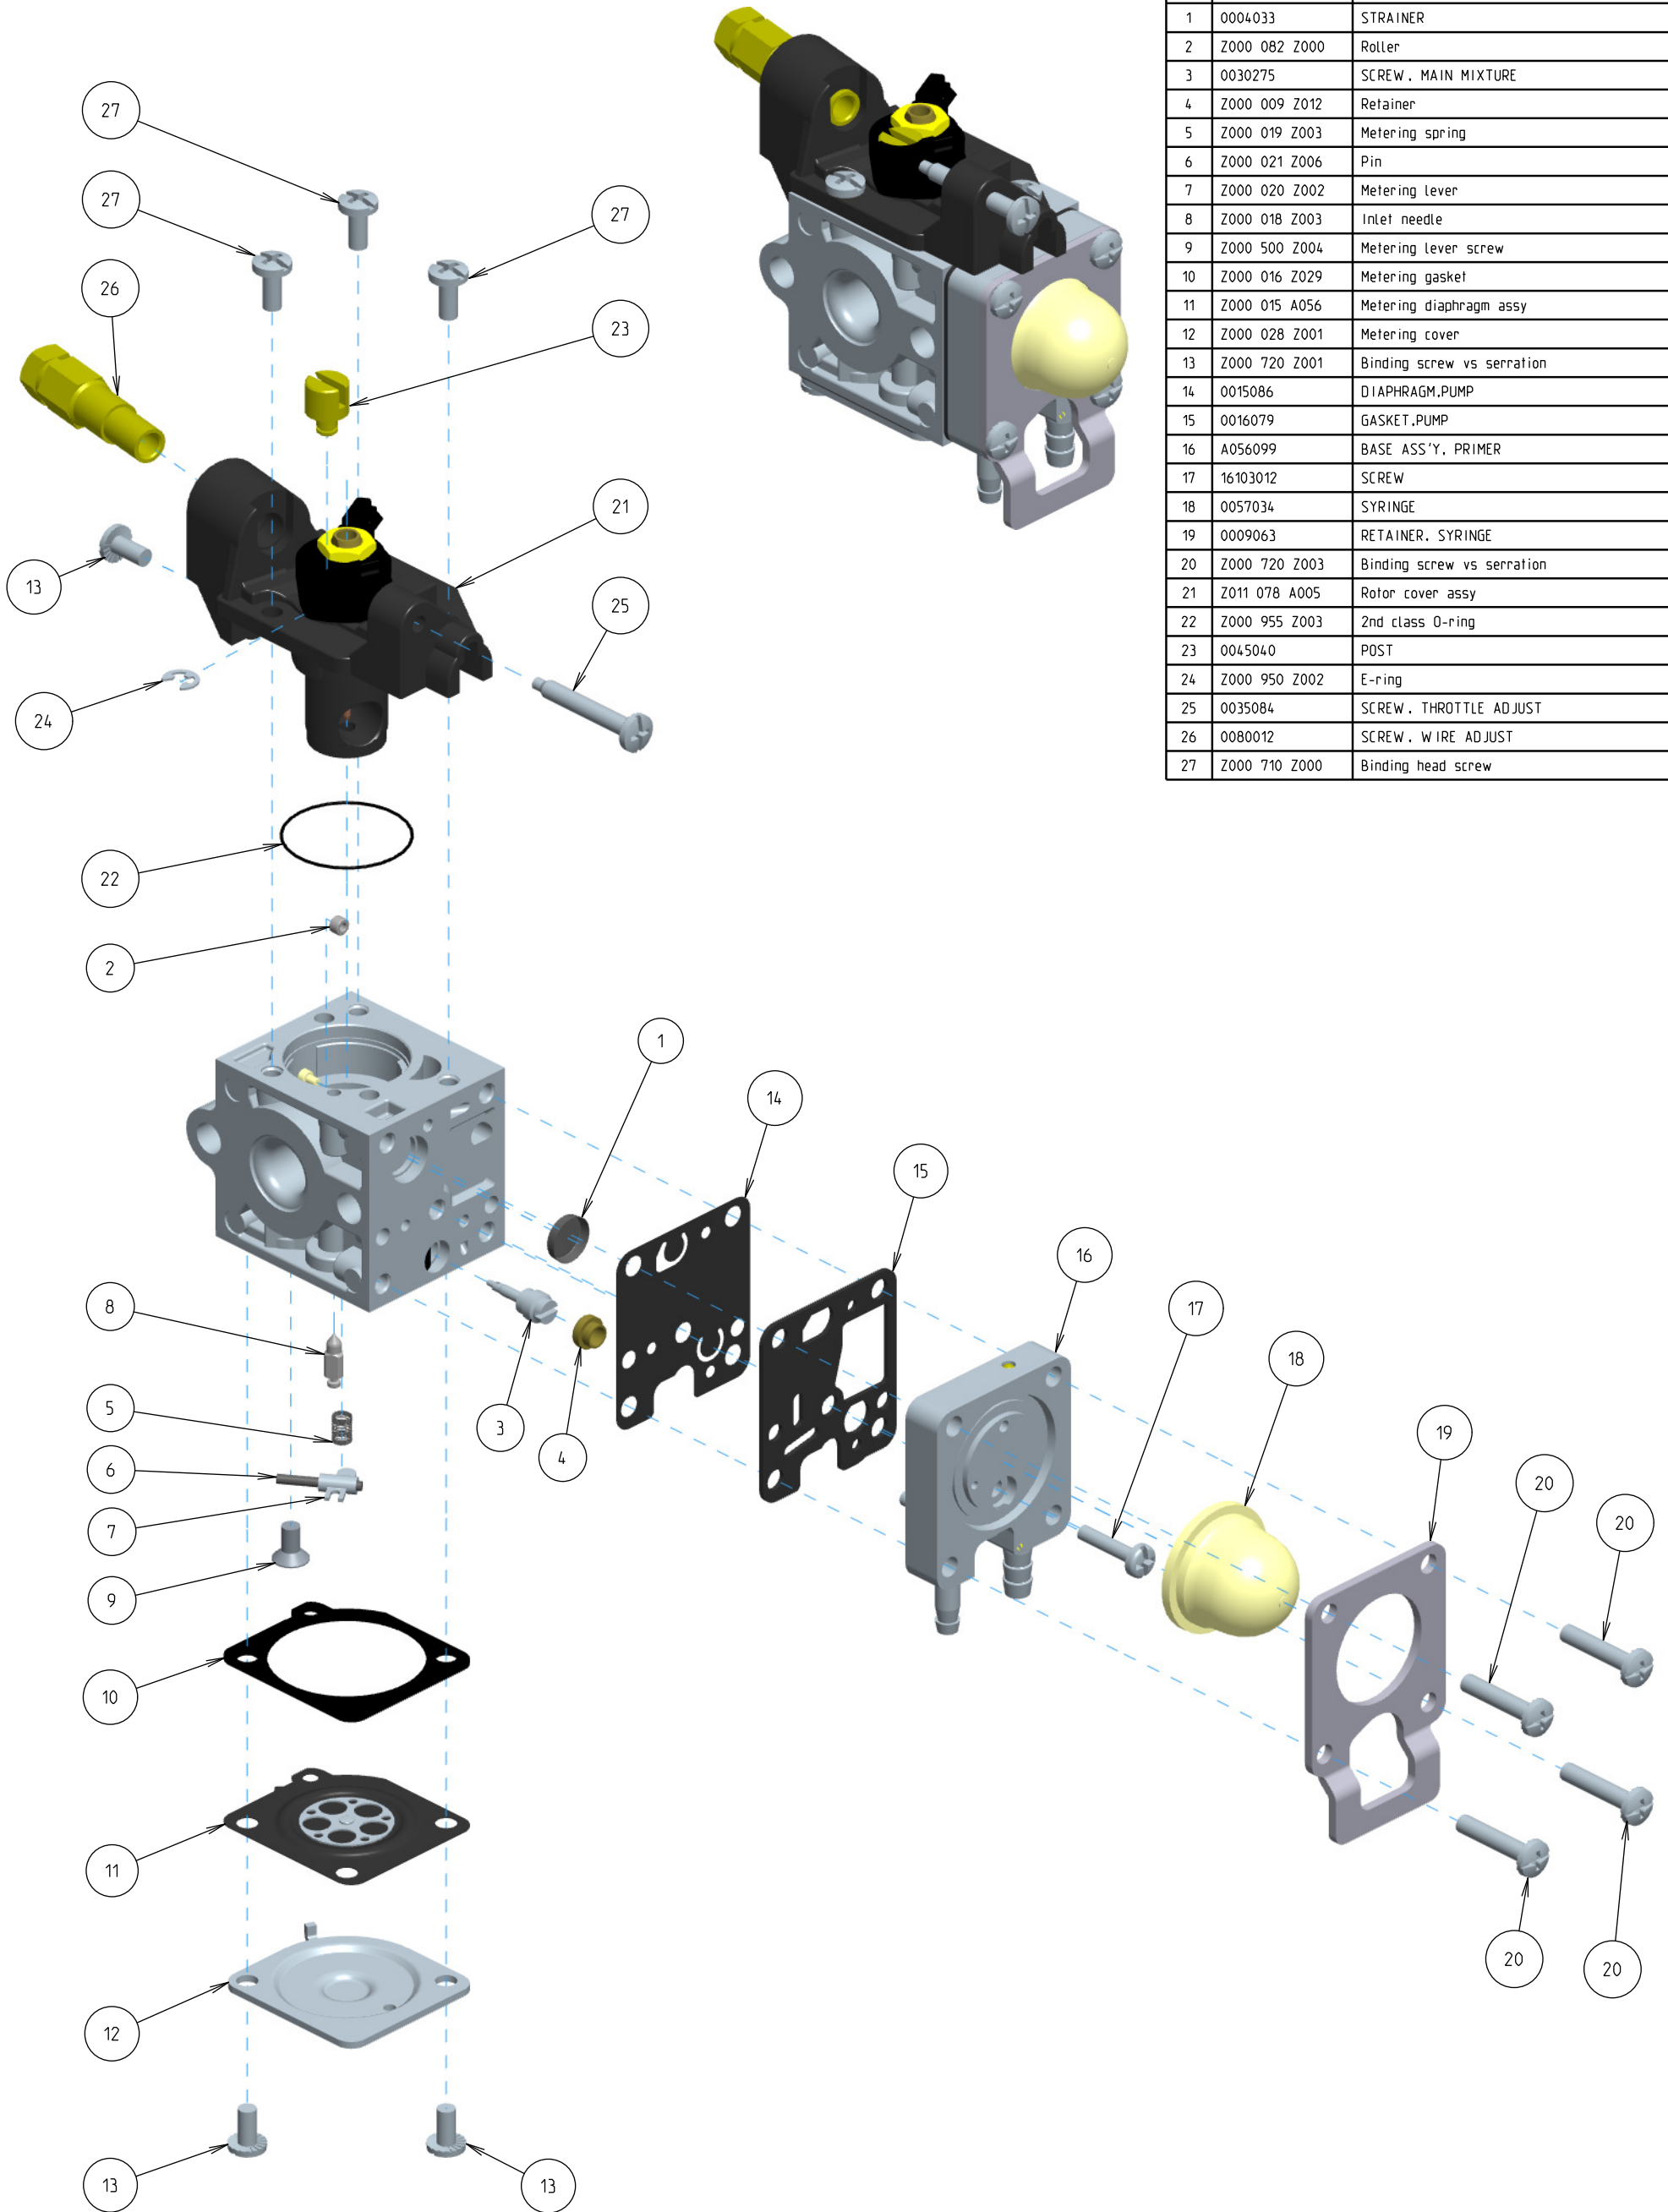

# Z011-120-0622-C

ITEM	ZAMA PART NR.	DESCRIPTION
	Z011-120-0622-C	CARBURETOR ASSEMBLY
	RB-182	REBUILD KIT (1,2,5,6,7,8,10,11,14,15)
	GND-106	GASKET & DIAPHRAGM KIT (10,11,14,15)
1	0004033	STRAINER
2	Z000 082 Z000	Roller
3	0030275	SCREW . MAIN MIXTURE
4	Z000 009 Z012	Retainer
5	Z000 019 Z003	Metering spring
6	Z000 021 Z006	Pin
7	Z000 020 Z002	Metering Lever
8	Z000 018 Z003	Inlet needle
9	Z000 500 Z004	Metering Lever screw
10	Z000 016 Z029	Metering gasket
11	Z000 015 A056	Metering diaphragm assy
12	Z000 028 Z001	Metering cover
13	Z000 720 Z001	Binding screw vs serration
14	0015086	DIAPHRAGM,PUMP
15	0016079	GASKET,PUMP
16	A056099	BASE ASS'Y. PRIMER
17	16103012	SCREW
18	0057034	SYRINGE
19	0009063	RETAINER, SYRINGE
20	Z000 720 Z003	Binding screw vs serration
21	Z011 078 A005	Rotor cover assy
22	Z000 955 Z003	2nd class O-ring
23	0045040	POST
24	Z000 950 Z002	E-ring
25	0035084	SCREW . THROTTLE ADJUST
26	0080012	SCREW . WIRE ADJUST
27	Z000 710 Z000	Binding head screw