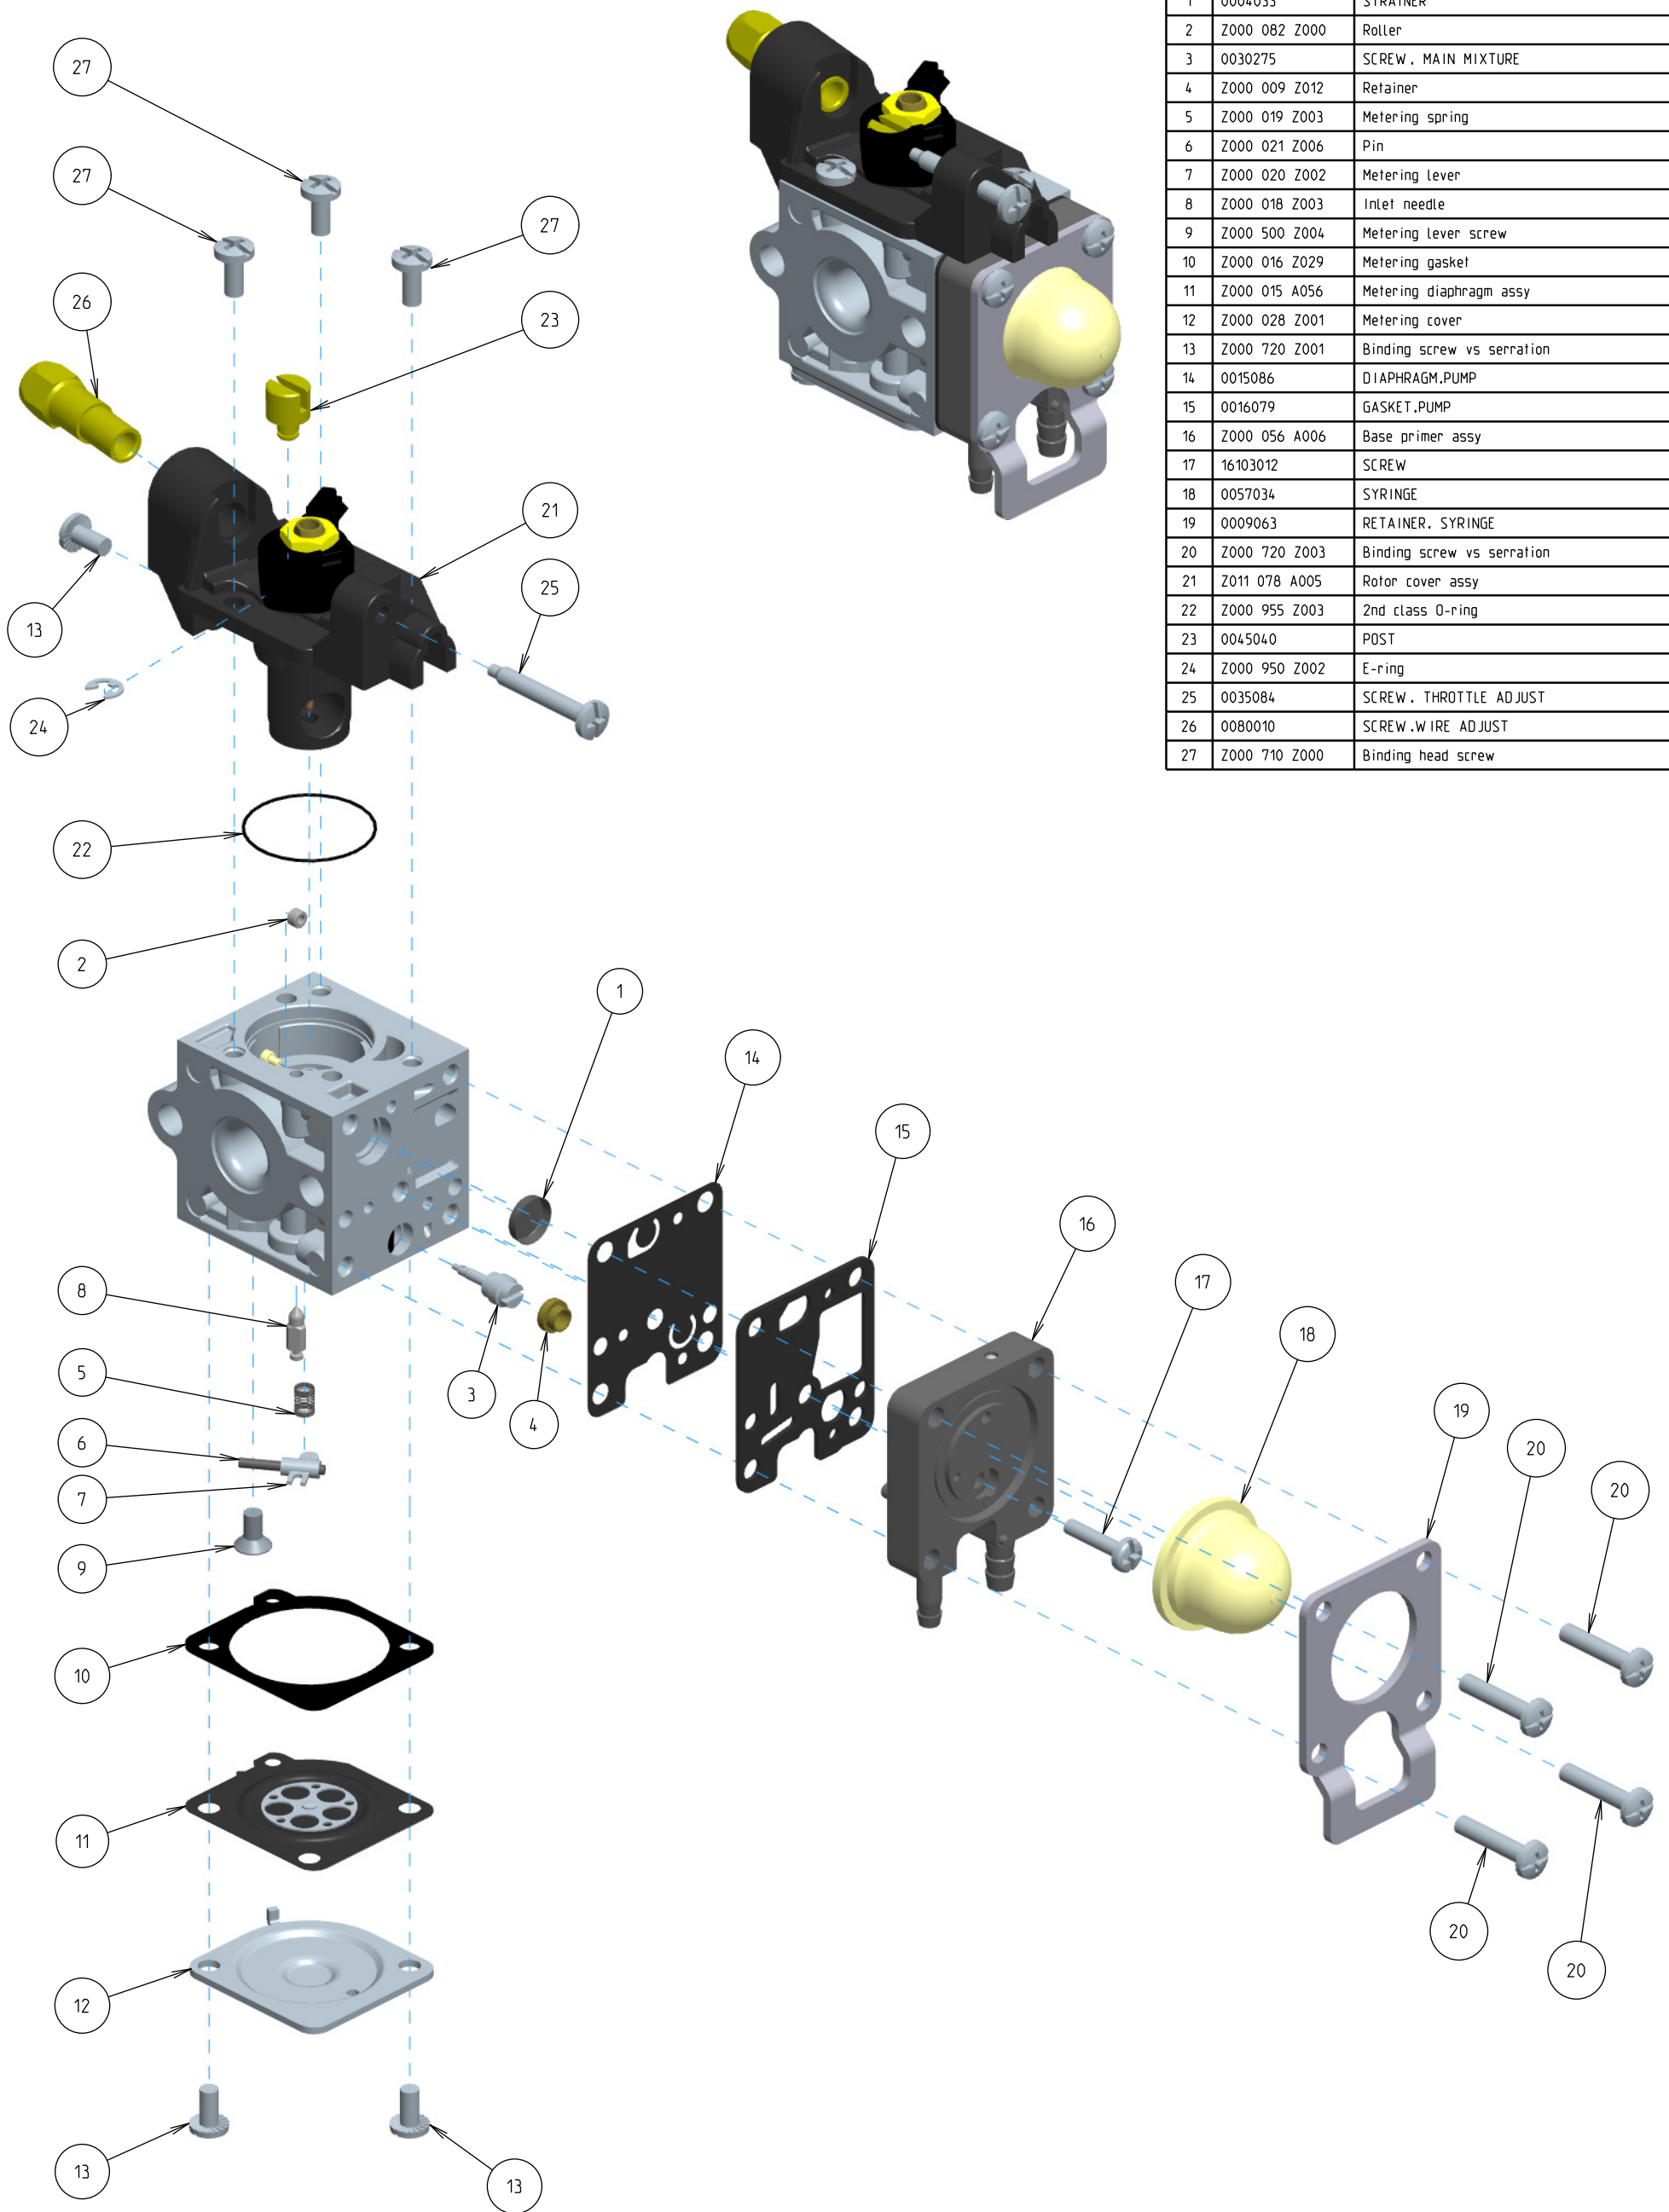

# Z011-120-0621-D

ITEM	ZAMA PART NR.	DESCRIPTION
	Z011-120-0621-D	CARBURETOR ASSEMBLY
	RB-182	REBUILD KIT (1,2,5,6,7,8,10,11,14,15)
	GND-106	GASKET & DIAPHRAGM KIT (10,11,14,15)
1	0004033	STRAINER
2	Z000 082 Z000	Roller
3	0030275	SCREW . MAIN MIXTURE
4	Z000 009 Z012	Retainer
5	Z000 019 Z003	Metering spring
6	Z000 021 Z006	Pin
7	Z000 020 Z002	Metering Lever
8	Z000 018 Z003	Inlet needle
9	Z000 500 Z004	Metering Lever screw
10	Z000 016 Z029	Metering gasket
11	Z000 015 A056	Metering diaphragm assy
12	Z000 028 Z001	Metering cover
13	Z000 720 Z001	Binding screw vs serration
14	0015086	DIAPHRAGM,PUMP
15	0016079	GASKET,PUMP
16	Z000 056 A006	Base primer assy
17	16103012	SCREW
18	0057034	SYRINGE
19	0009063	RETAINER, SYRINGE
20	Z000 720 Z003	Binding screw vs serration
21	Z011 078 A005	Rotor cover assy
22	Z000 955 Z003	2nd class O-ring
23	0045040	POST
24	Z000 950 Z002	E-ring
25	0035084	SCREW . THROTTLE ADJUST
26	0080010	SCREW .WIRE ADJUST
27	Z000 710 Z000	Binding head screw