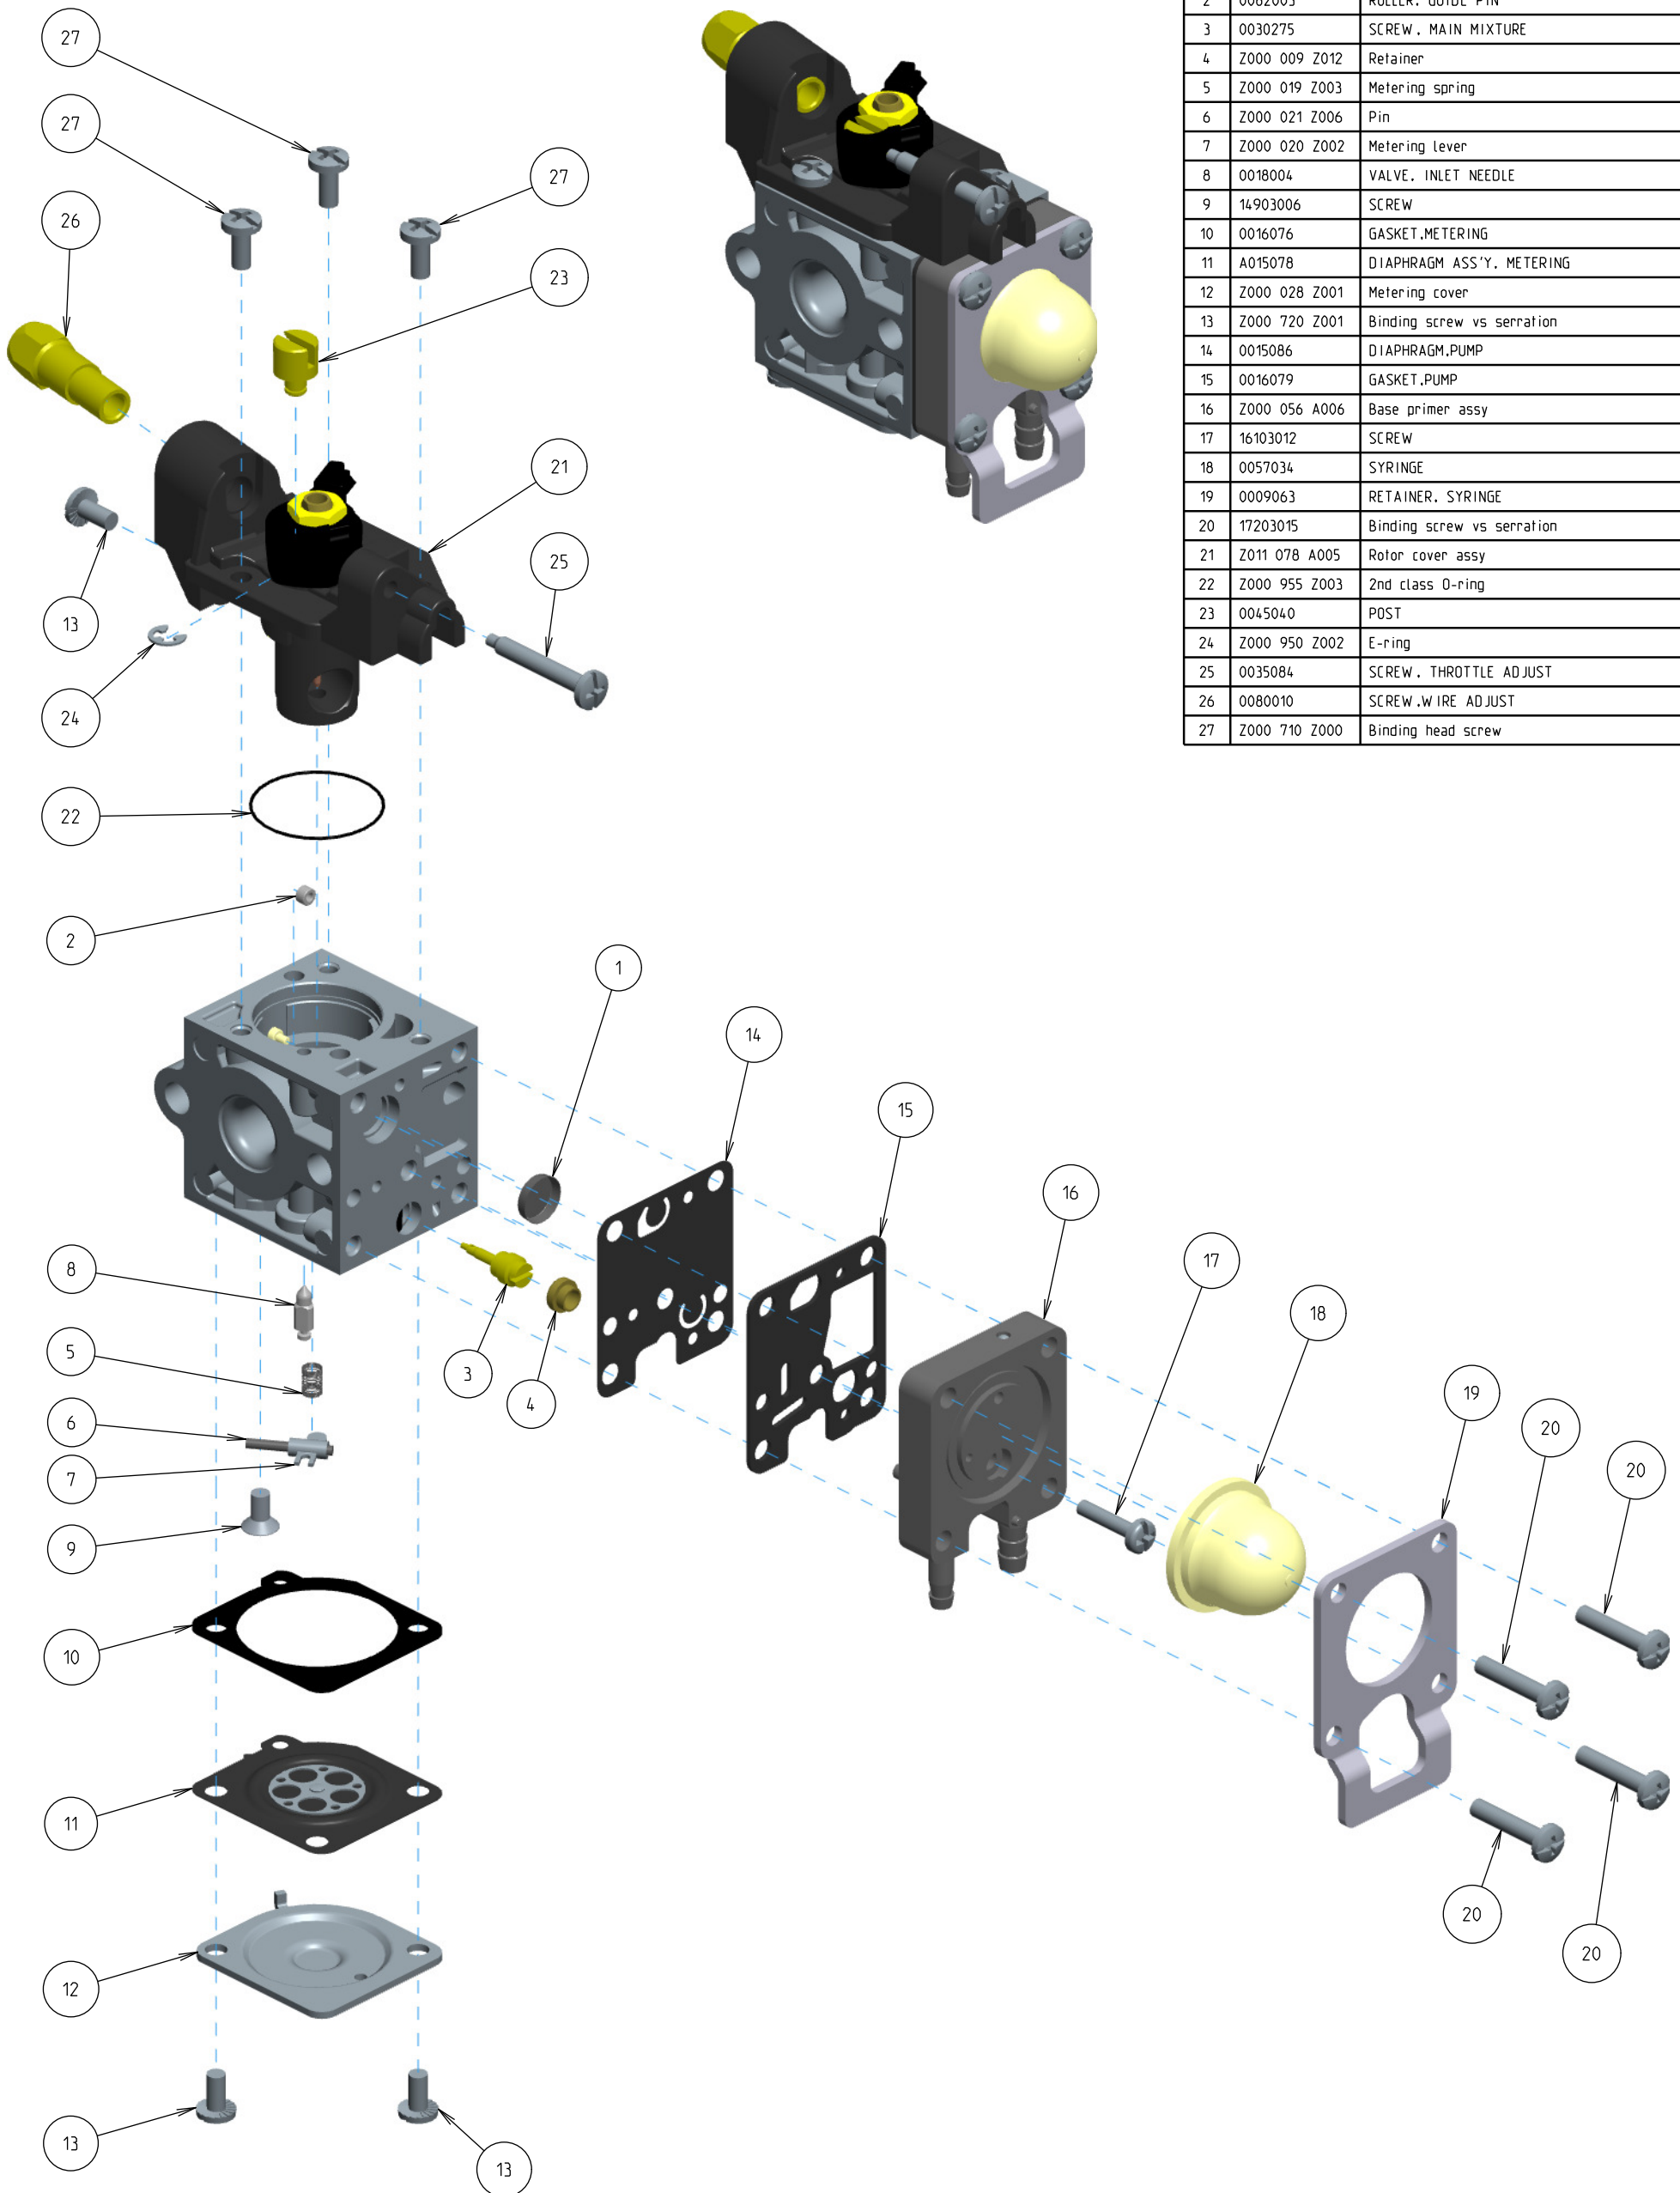

# Z011-120-0621-C

ITEM	ZAMA PART NR.	DESCRIPTION
	Z011-120-0621-C	CARBURETOR ASSEMBLY
	RB-182	REBUILD KIT (1.2.5.6.7.8.10.11.14.15)
	GND-106	GASKET & DIAPHRAGM KIT (10.11.14.15)
1	0004033	STRAINER
2	0082003	ROLLER, GUIDE PIN
3	0030275	SCREW, MAIN MIXTURE
4	Z000 009 Z012	Retainer
5	Z000 019 Z003	Metering spring
6	Z000 021 Z006	Pin
7	Z000 020 Z002	Metering Lever
8	0018004	VALVE, INLET NEEDLE
9	14903006	SCREW
10	0016076	GASKET.METERING
11	A015078	DIAPHRAGM ASS'Y, METERING
12	Z000 028 Z001	Metering cover
13	Z000 720 Z001	Binding screw vs serration
14	0015086	DIAPHRAGM.PUMP
15	0016079	GASKET.PUMP
16	Z000 056 A006	Base primer assy
17	16103012	SCREW
18	0057034	SYRINGE
19	0009063	RETAINER, SYRINGE
20	17203015	Binding screw vs serration
21	Z011 078 A005	Rotor cover assy
22	Z000 955 Z003	2nd class O-ring
23	0045040	POST
24	Z000 950 Z002	E-ring
25	0035084	SCREW, THROTTLE ADJUST
26	0080010	SCREW.WIRE ADJUST
27	Z000 710 Z000	Binding head screw