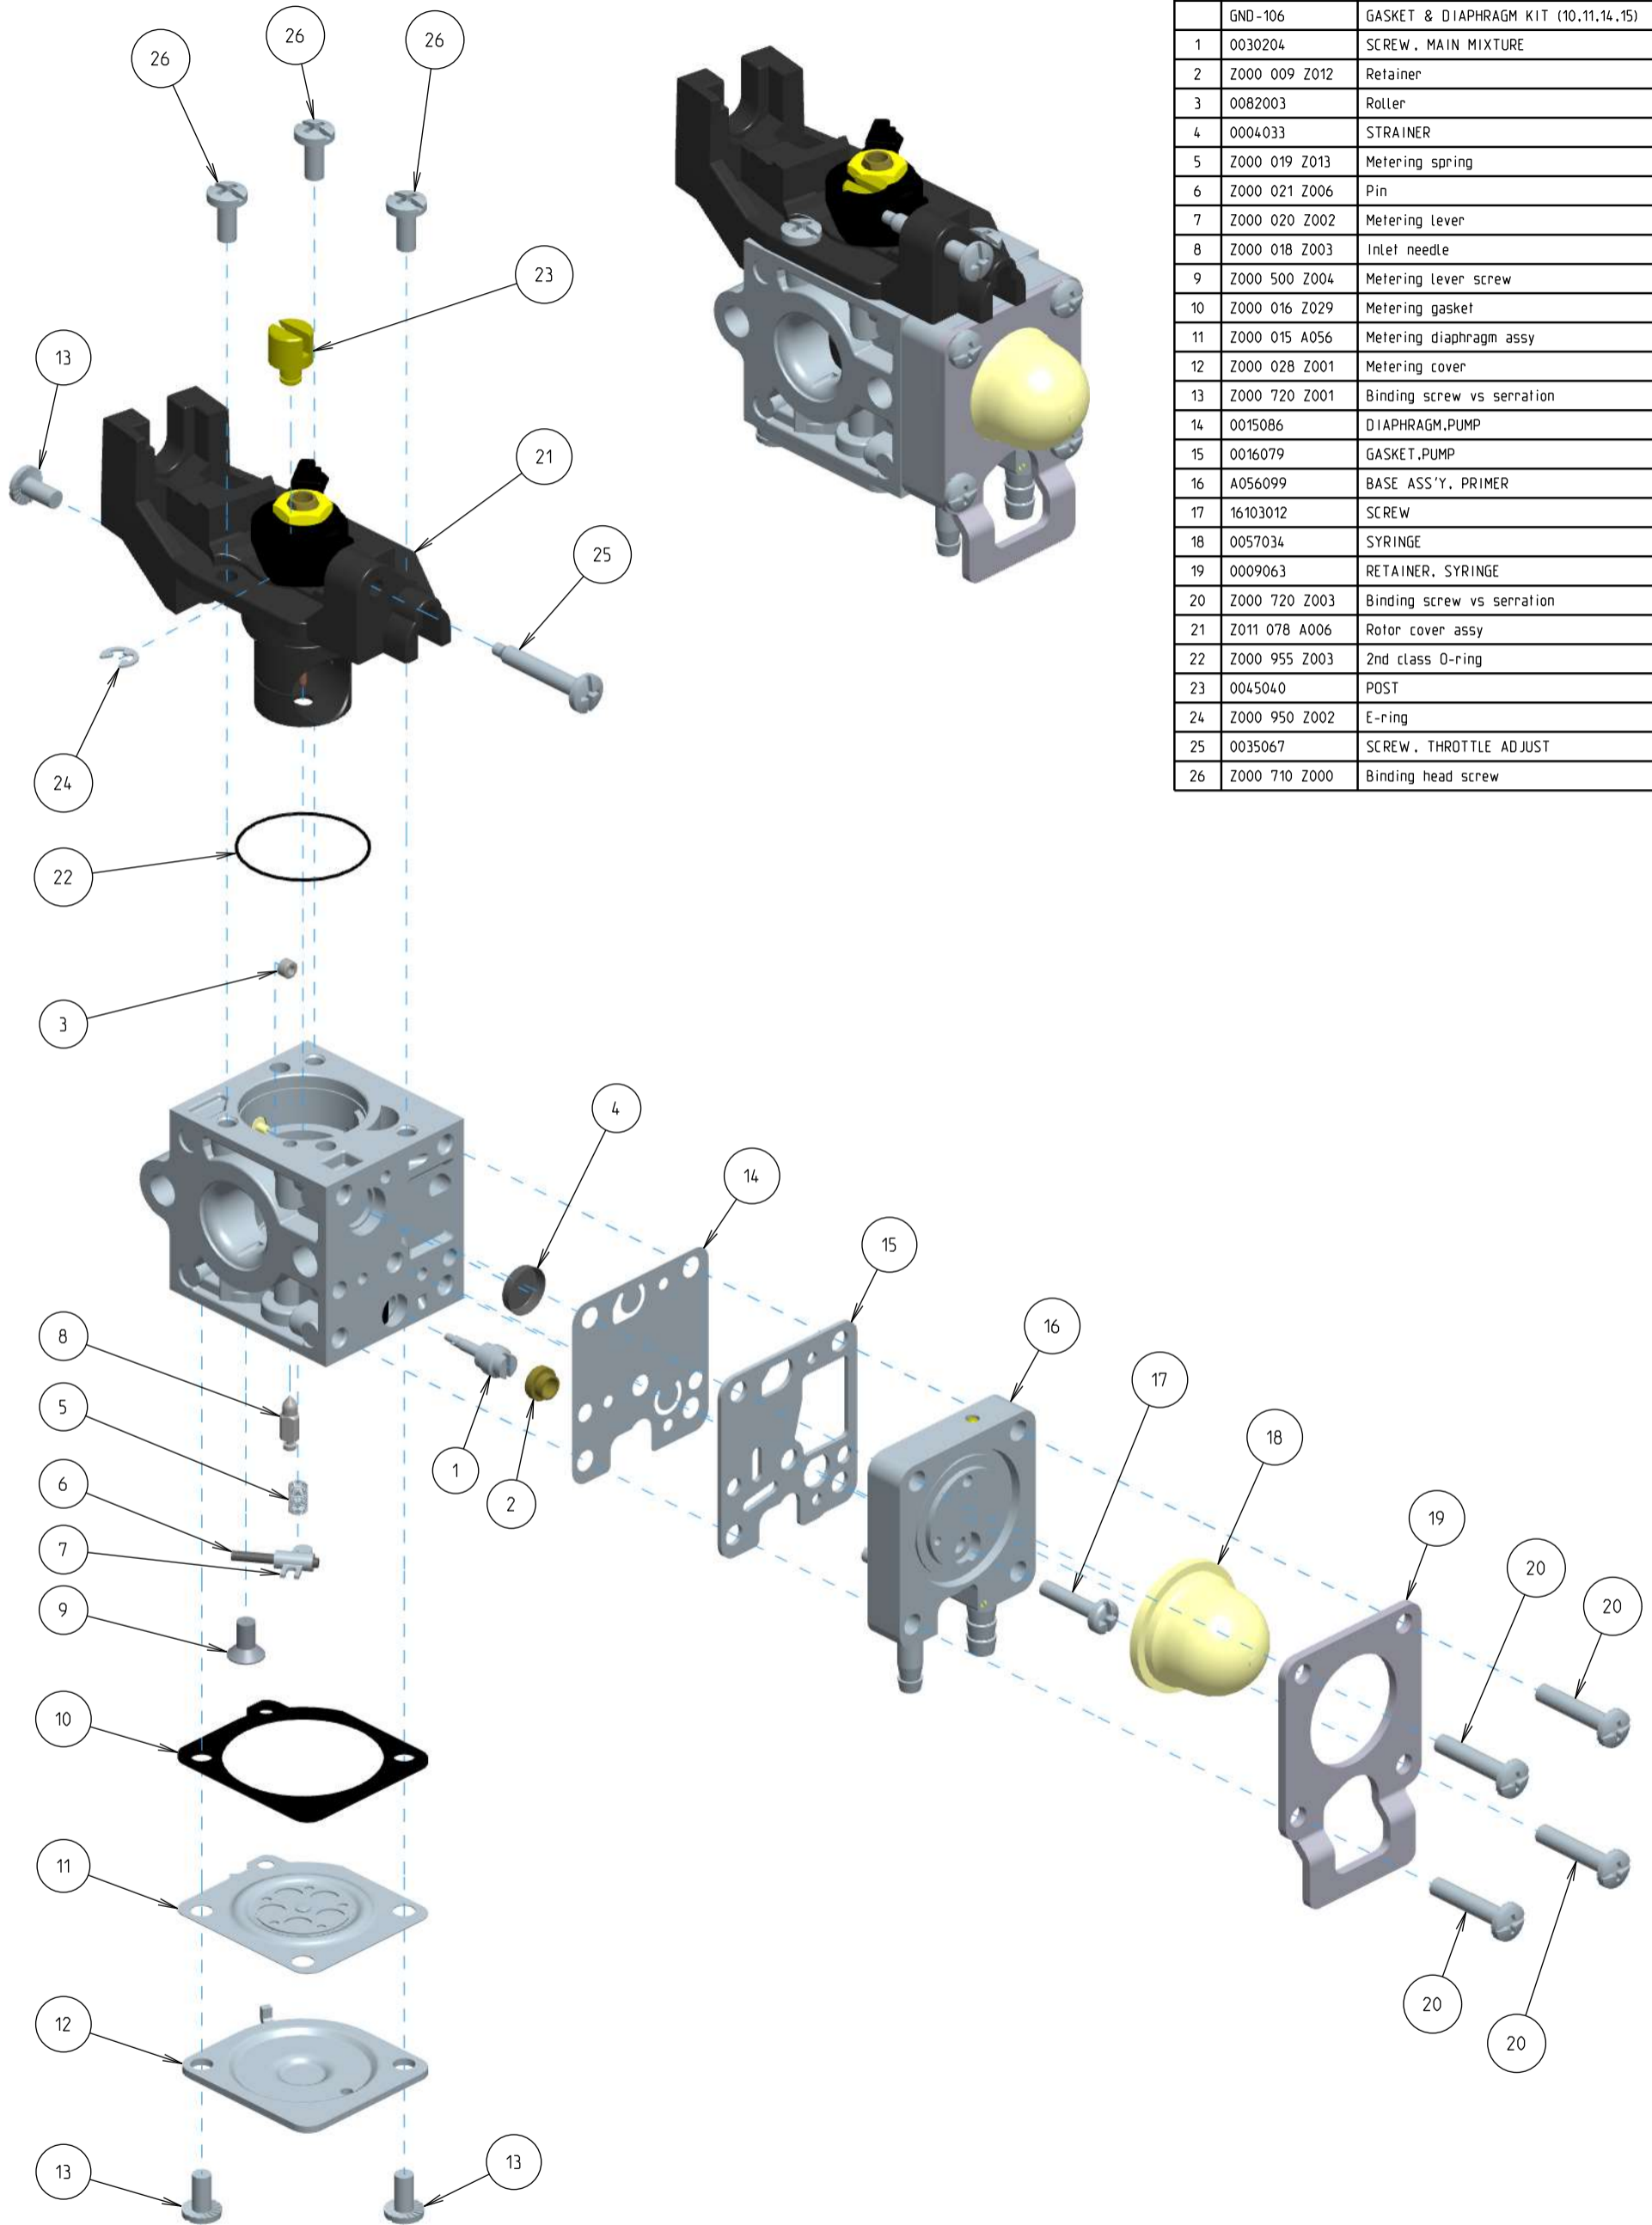

Z011-120-0612-C

ITEM	ZAMA PART NR.	DESCRIPTION
	Z011-120-0612-C	Carburetor RB
	RB-184	REBUILD KIT (3.4.5.6.7.8.10.11.14.15)
	GND-106	GASKET & DIAPHRAGM KIT (10.11.14.15)
1	0030204	SCREW, MAIN MIXTURE
2	Z000 009 Z012	Retainer
3	0082003	Roller
4	0004033	STRAINER
5	Z000 019 Z013	Metering spring
6	Z000 021 Z006	Pin
7	Z000 020 Z002	Metering lever
8	Z000 018 Z003	Inlet needle
9	Z000 500 Z004	Metering lever screw
10	Z000 016 Z029	Metering gasket
11	Z000 015 A056	Metering diaphragm assy
12	Z000 028 Z001	Metering cover
13	Z000 720 Z001	Binding screw vs serration
14	0015086	DIAPHRAGM.PUMP
15	0016079	GASKET.PUMP
16	A056099	BASE ASS'Y, PRIMER
17	16103012	SCREW
18	0057034	SYRINGE
19	0009063	RETAINER, SYRINGE
20	Z000 720 Z003	Binding screw vs serration
21	Z011 078 A006	Rotor cover assy
22	Z000 955 Z003	2nd class O-ring
23	0045040	POST
24	Z000 950 Z002	E-ring
25	0035067	SCREW, THROTTLE ADJUST
26	Z000 710 Z000	Binding head screw