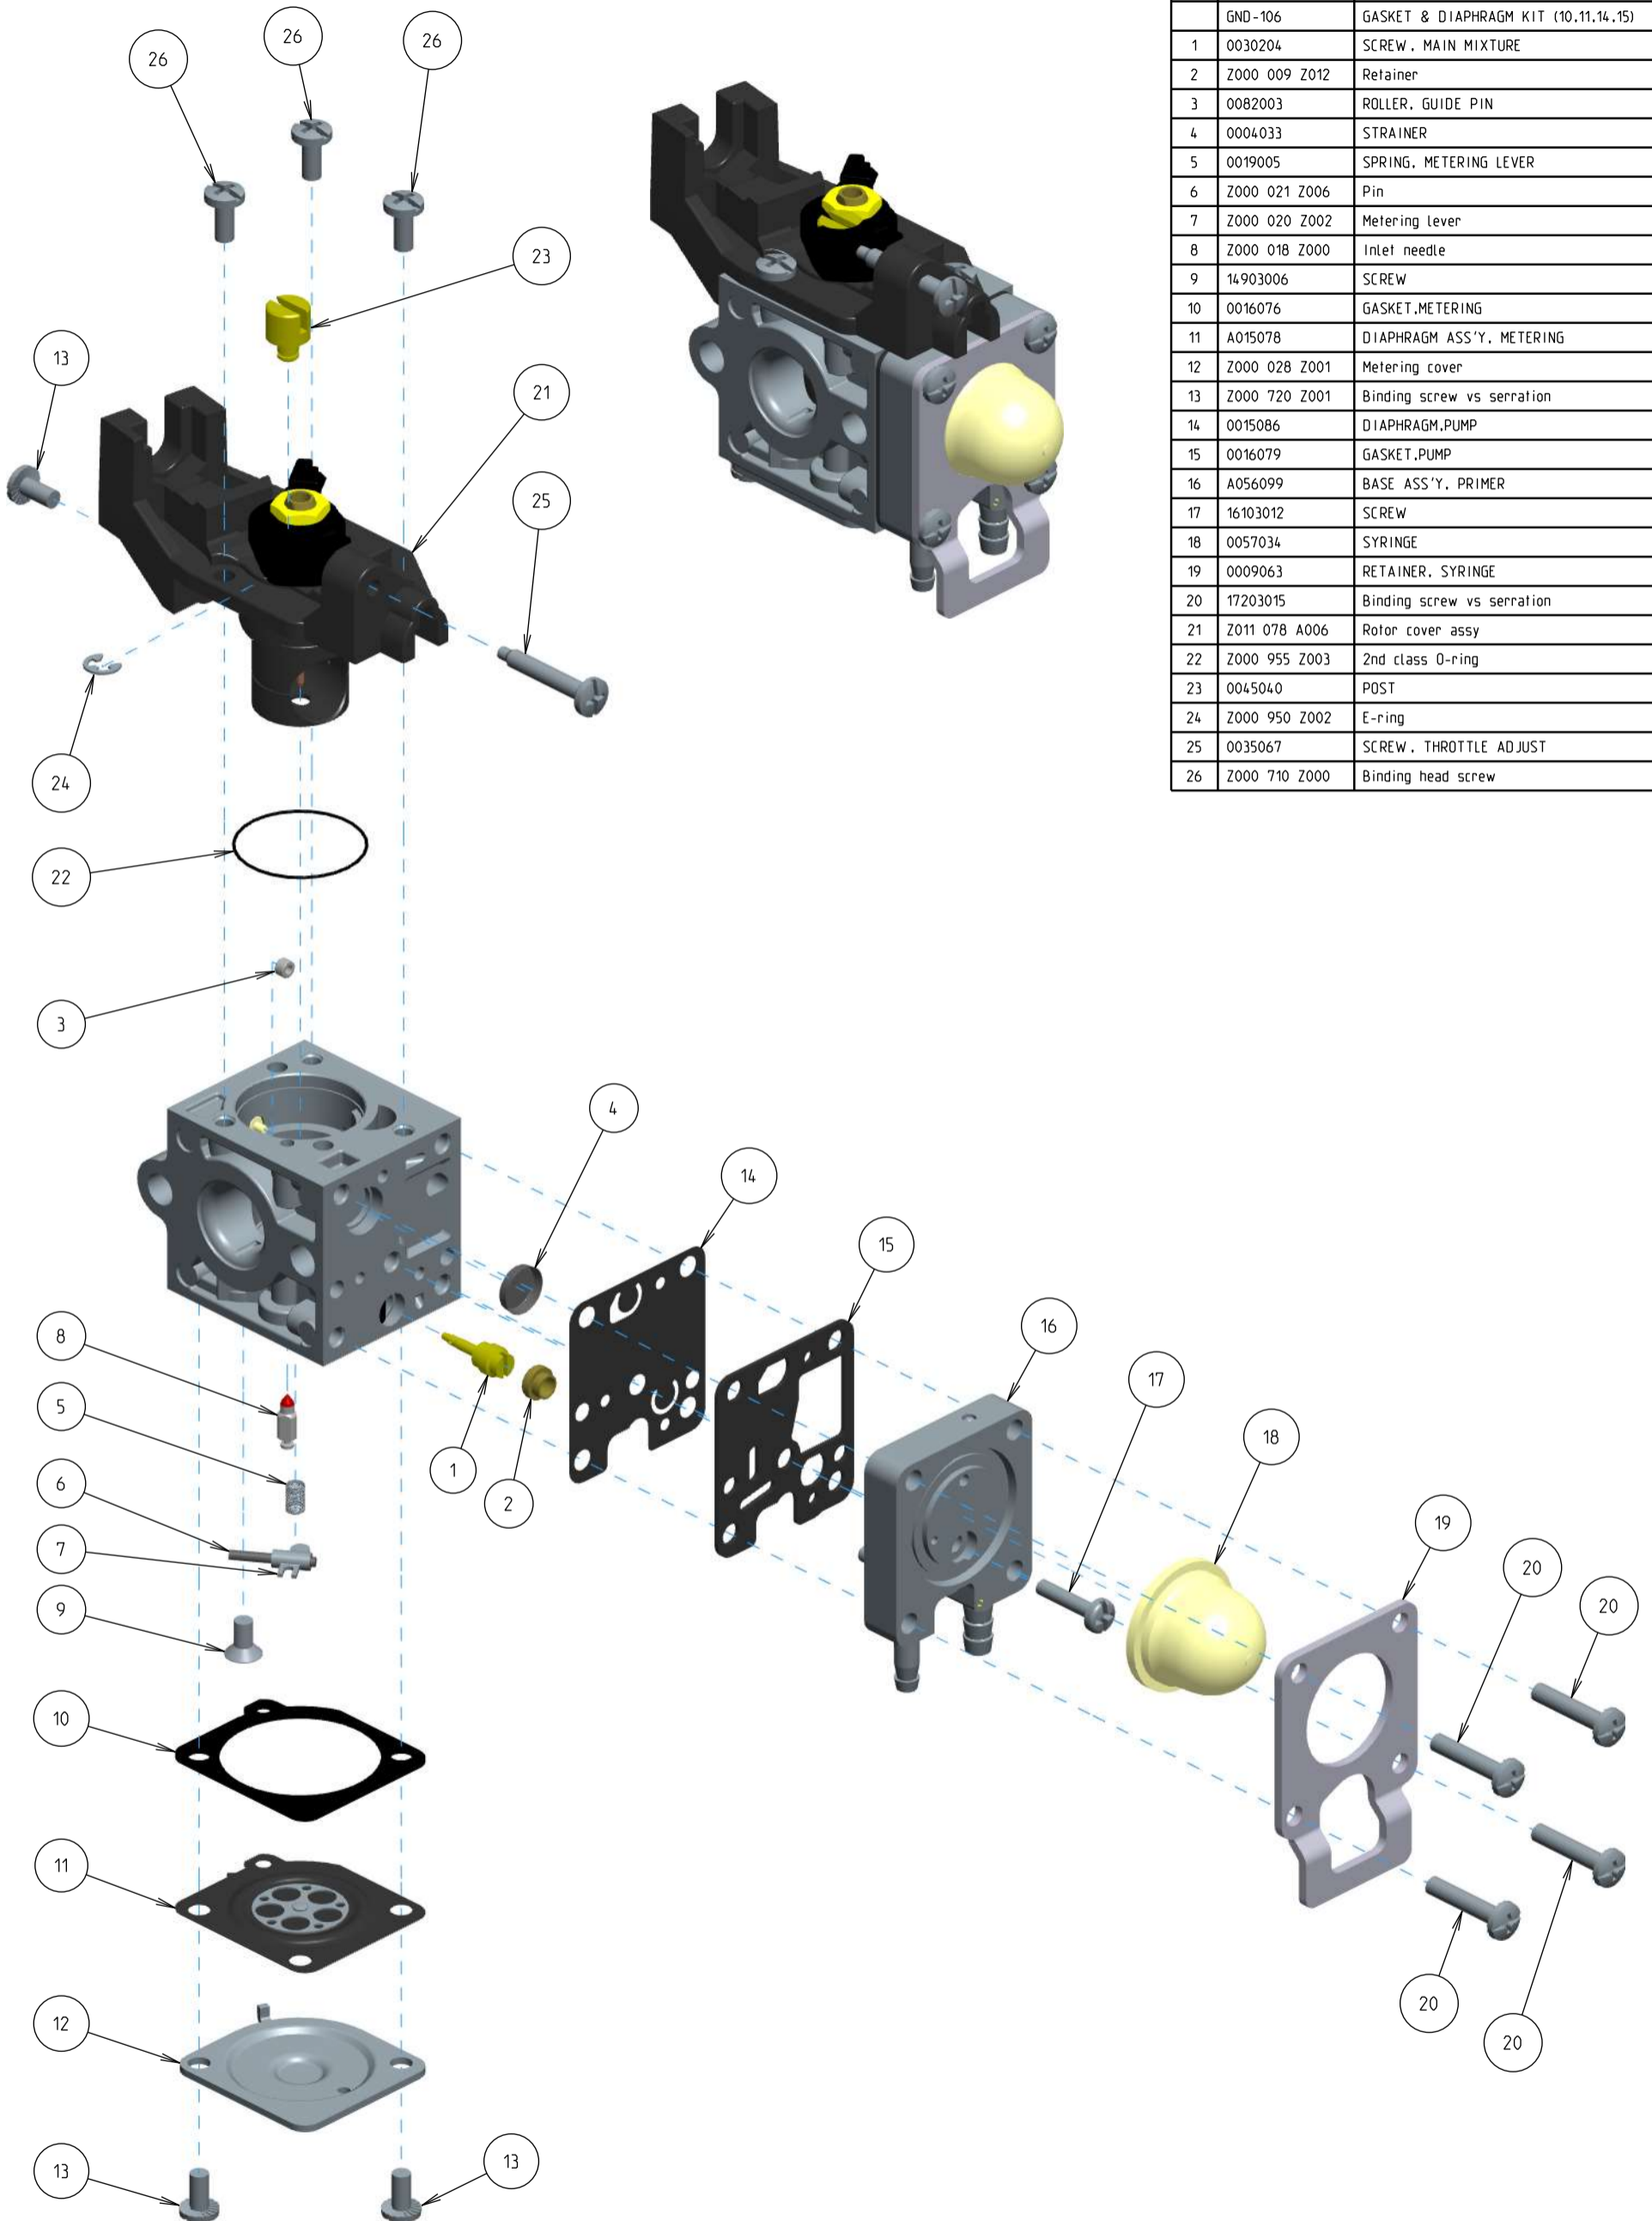

Z011-120-0612-B

ITEM	ZAMA PART NR.	DESCRIPTION
	Z011-120-0612-B	CARBURETOR ASSEMBLY
	RB-184	REBUILD KIT (3.4.5.6.7.8.10.11.14.15)
	GND-106	GASKET & DIAPHRAGM KIT (10.11.14.15)
1	0030204	SCREW, MAIN MIXTURE
2	Z000 009 Z012	Retainer
3	0082003	ROLLER, GUIDE PIN
4	0004033	STRAINER
5	0019005	SPRING, METERING LEVER
6	Z000 021 Z006	Pin
7	Z000 020 Z002	Metering Lever
8	Z000 018 Z000	Inlet needle
9	14903006	SCREW
10	0016076	GASKET, METERING
11	A015078	DIAPHRAGM ASS'Y, METERING
12	Z000 028 Z001	Metering cover
13	Z000 720 Z001	Binding screw vs serration
14	0015086	DIAPHRAGM, PUMP
15	0016079	GASKET, PUMP
16	A056099	BASE ASS'Y, PRIMER
17	16103012	SCREW
18	0057034	SYRINGE
19	0009063	RETAINER, SYRINGE
20	17203015	Binding screw vs serration
21	Z011 078 A006	Rotor cover assy
22	Z000 955 Z003	2nd class O-ring
23	0045040	POST
24	Z000 950 Z002	E-ring
25	0035067	SCREW, THROTTLE ADJUST
26	Z000 710 Z000	Binding head screw