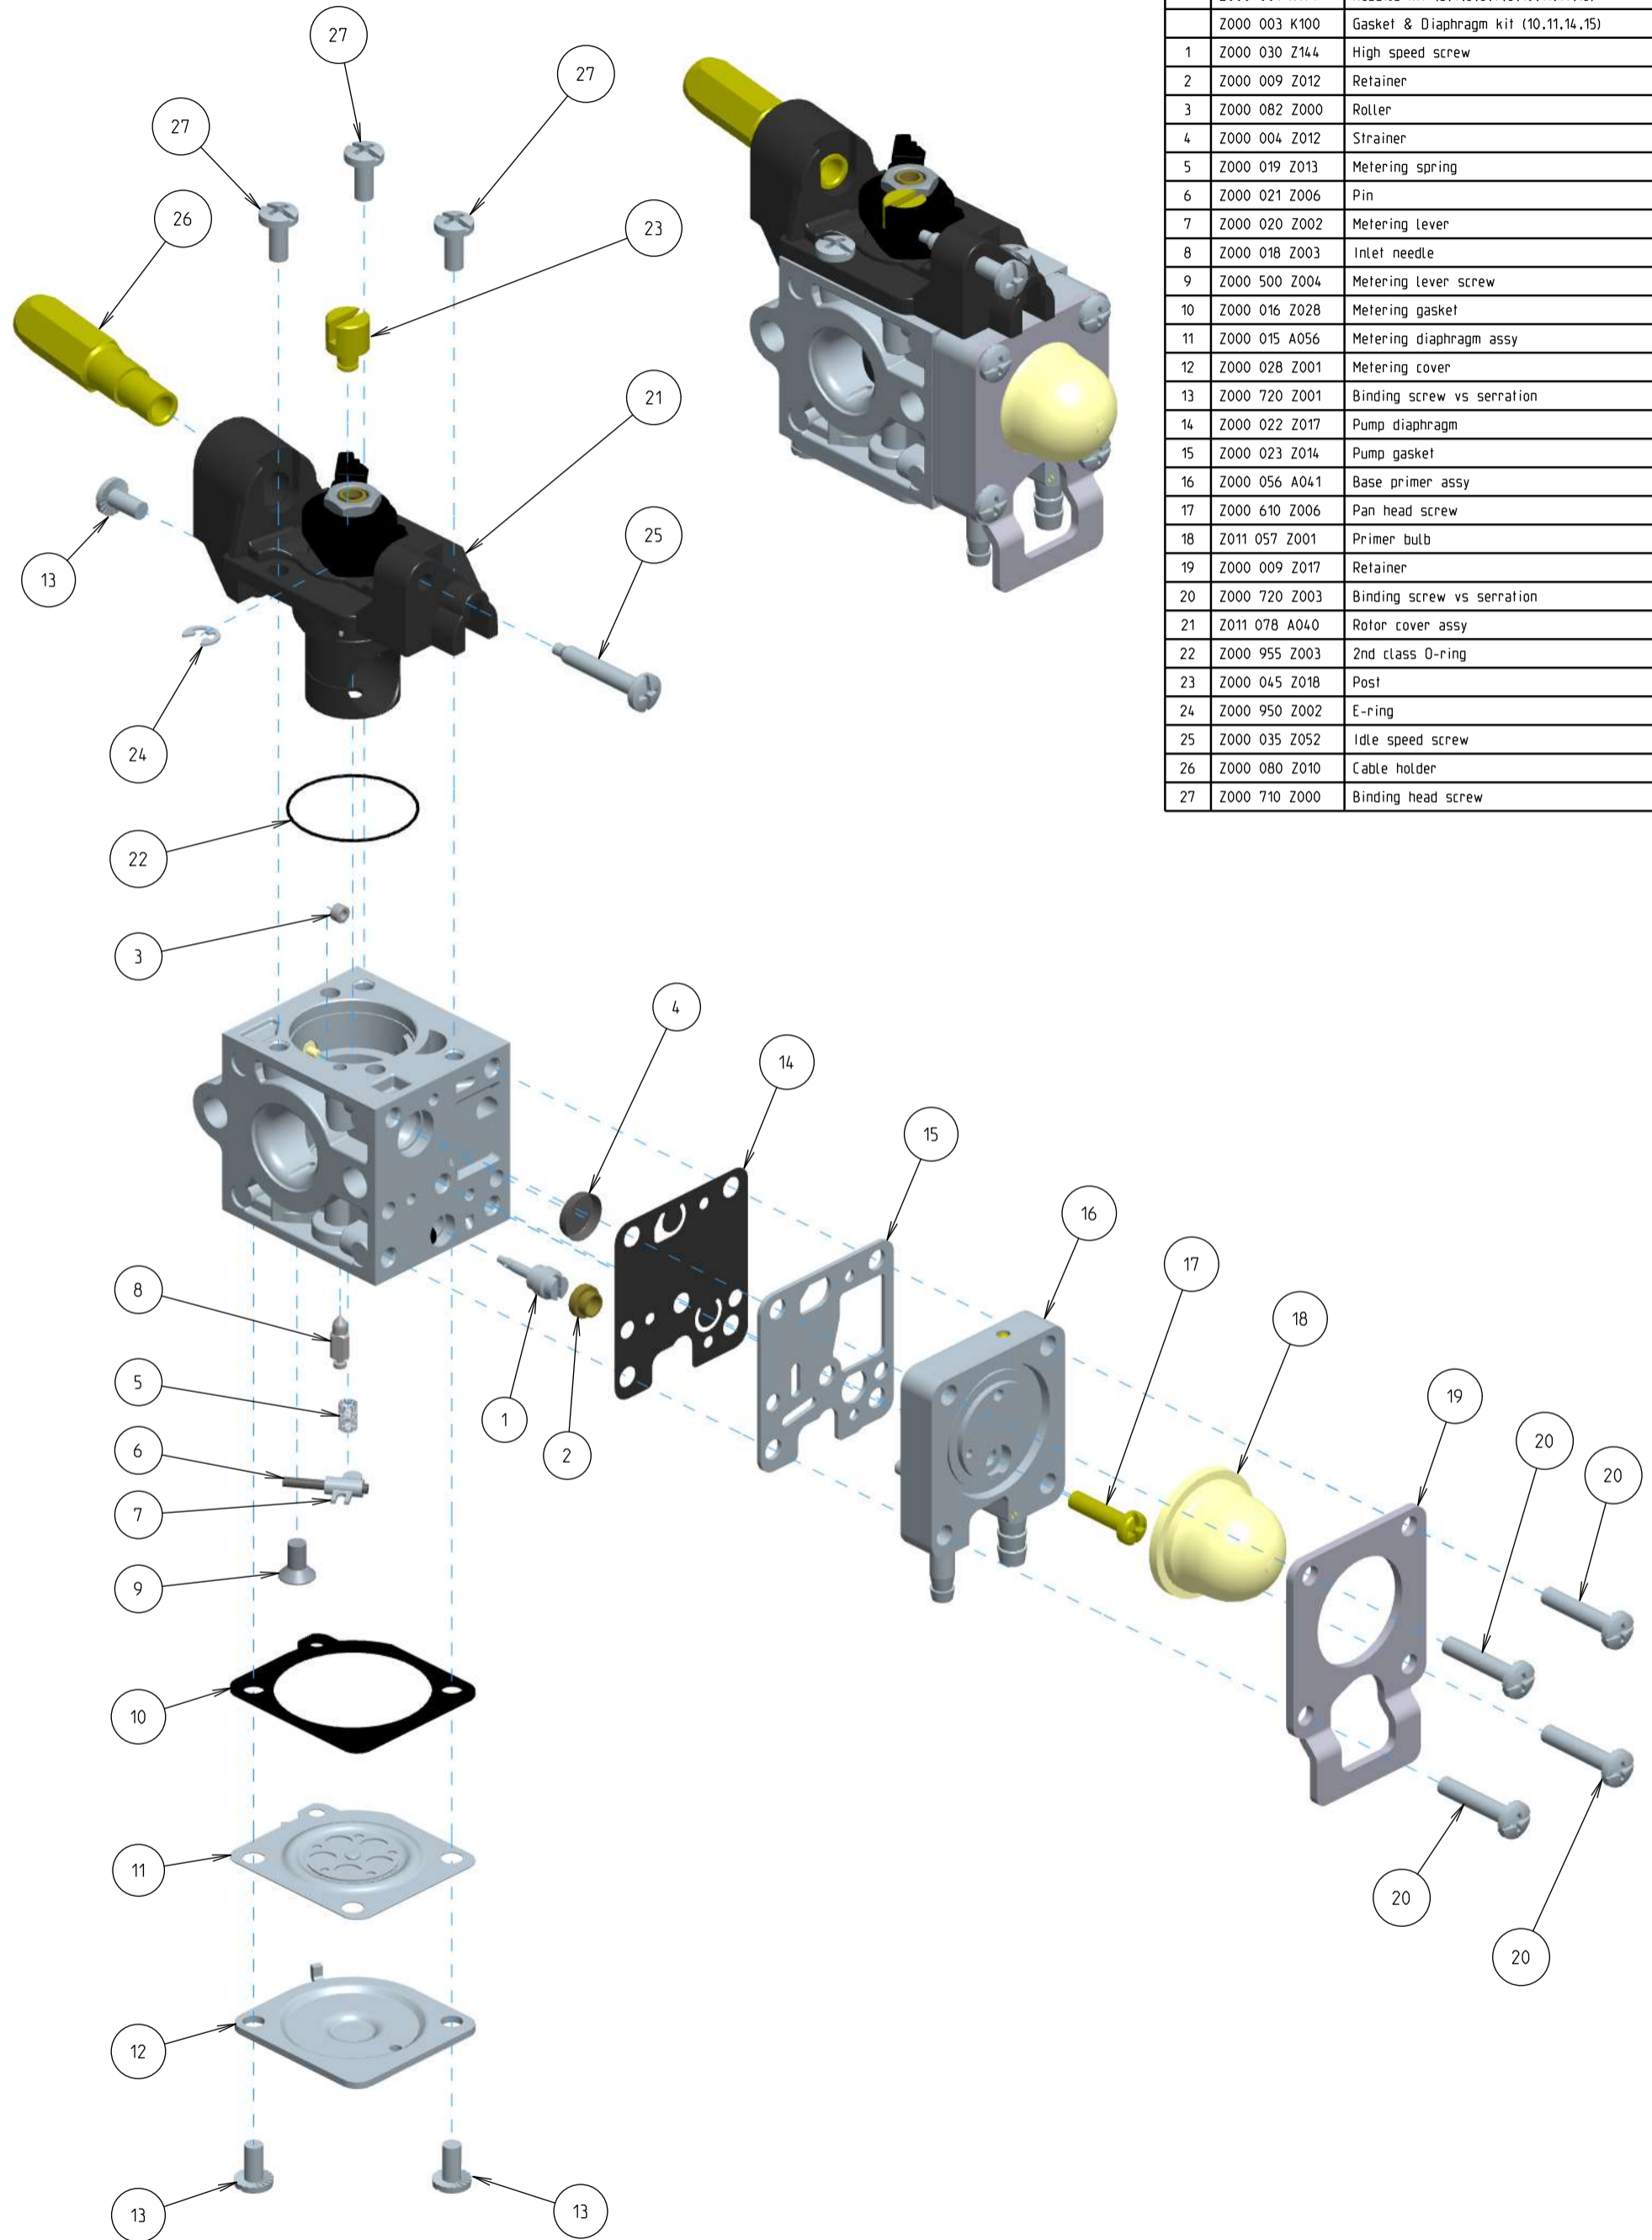

# Z011-120-0610-D

ITEM	ZAMA PART NR.	DESCRIPTION
	Z011-120-0610-D	Carburetor RB
	Z000 001 K174	Rebuild kit (3,4,5,6,7,8,10,11,14,15)
	Z000 003 K100	Gasket & Diaphragm kit (10,11,14,15)
1	Z000 030 Z144	High speed screw
2	Z000 009 Z012	Retainer
3	Z000 082 Z000	Roller
4	Z000 004 Z012	Strainer
5	Z000 019 Z013	Metering spring
6	Z000 021 Z006	Pin
7	Z000 020 Z002	Metering lever
8	Z000 018 Z003	Inlet needle
9	Z000 500 Z004	Metering lever screw
10	Z000 016 Z028	Metering gasket
11	Z000 015 A056	Metering diaphragm assy
12	Z000 028 Z001	Metering cover
13	Z000 720 Z001	Binding screw vs serration
14	Z000 022 Z017	Pump diaphragm
15	Z000 023 Z014	Pump gasket
16	Z000 056 A041	Base primer assy
17	Z000 610 Z006	Pan head screw
18	Z011 057 Z001	Primer bulb
19	Z000 009 Z017	Retainer
20	Z000 720 Z003	Binding screw vs serration
21	Z011 078 A040	Rotor cover assy
22	Z000 955 Z003	2nd class O-ring
23	Z000 045 Z018	Post
24	Z000 950 Z002	E-ring
25	Z000 035 Z052	Idle speed screw
26	Z000 080 Z010	Cable holder
27	Z000 710 Z000	Binding head screw