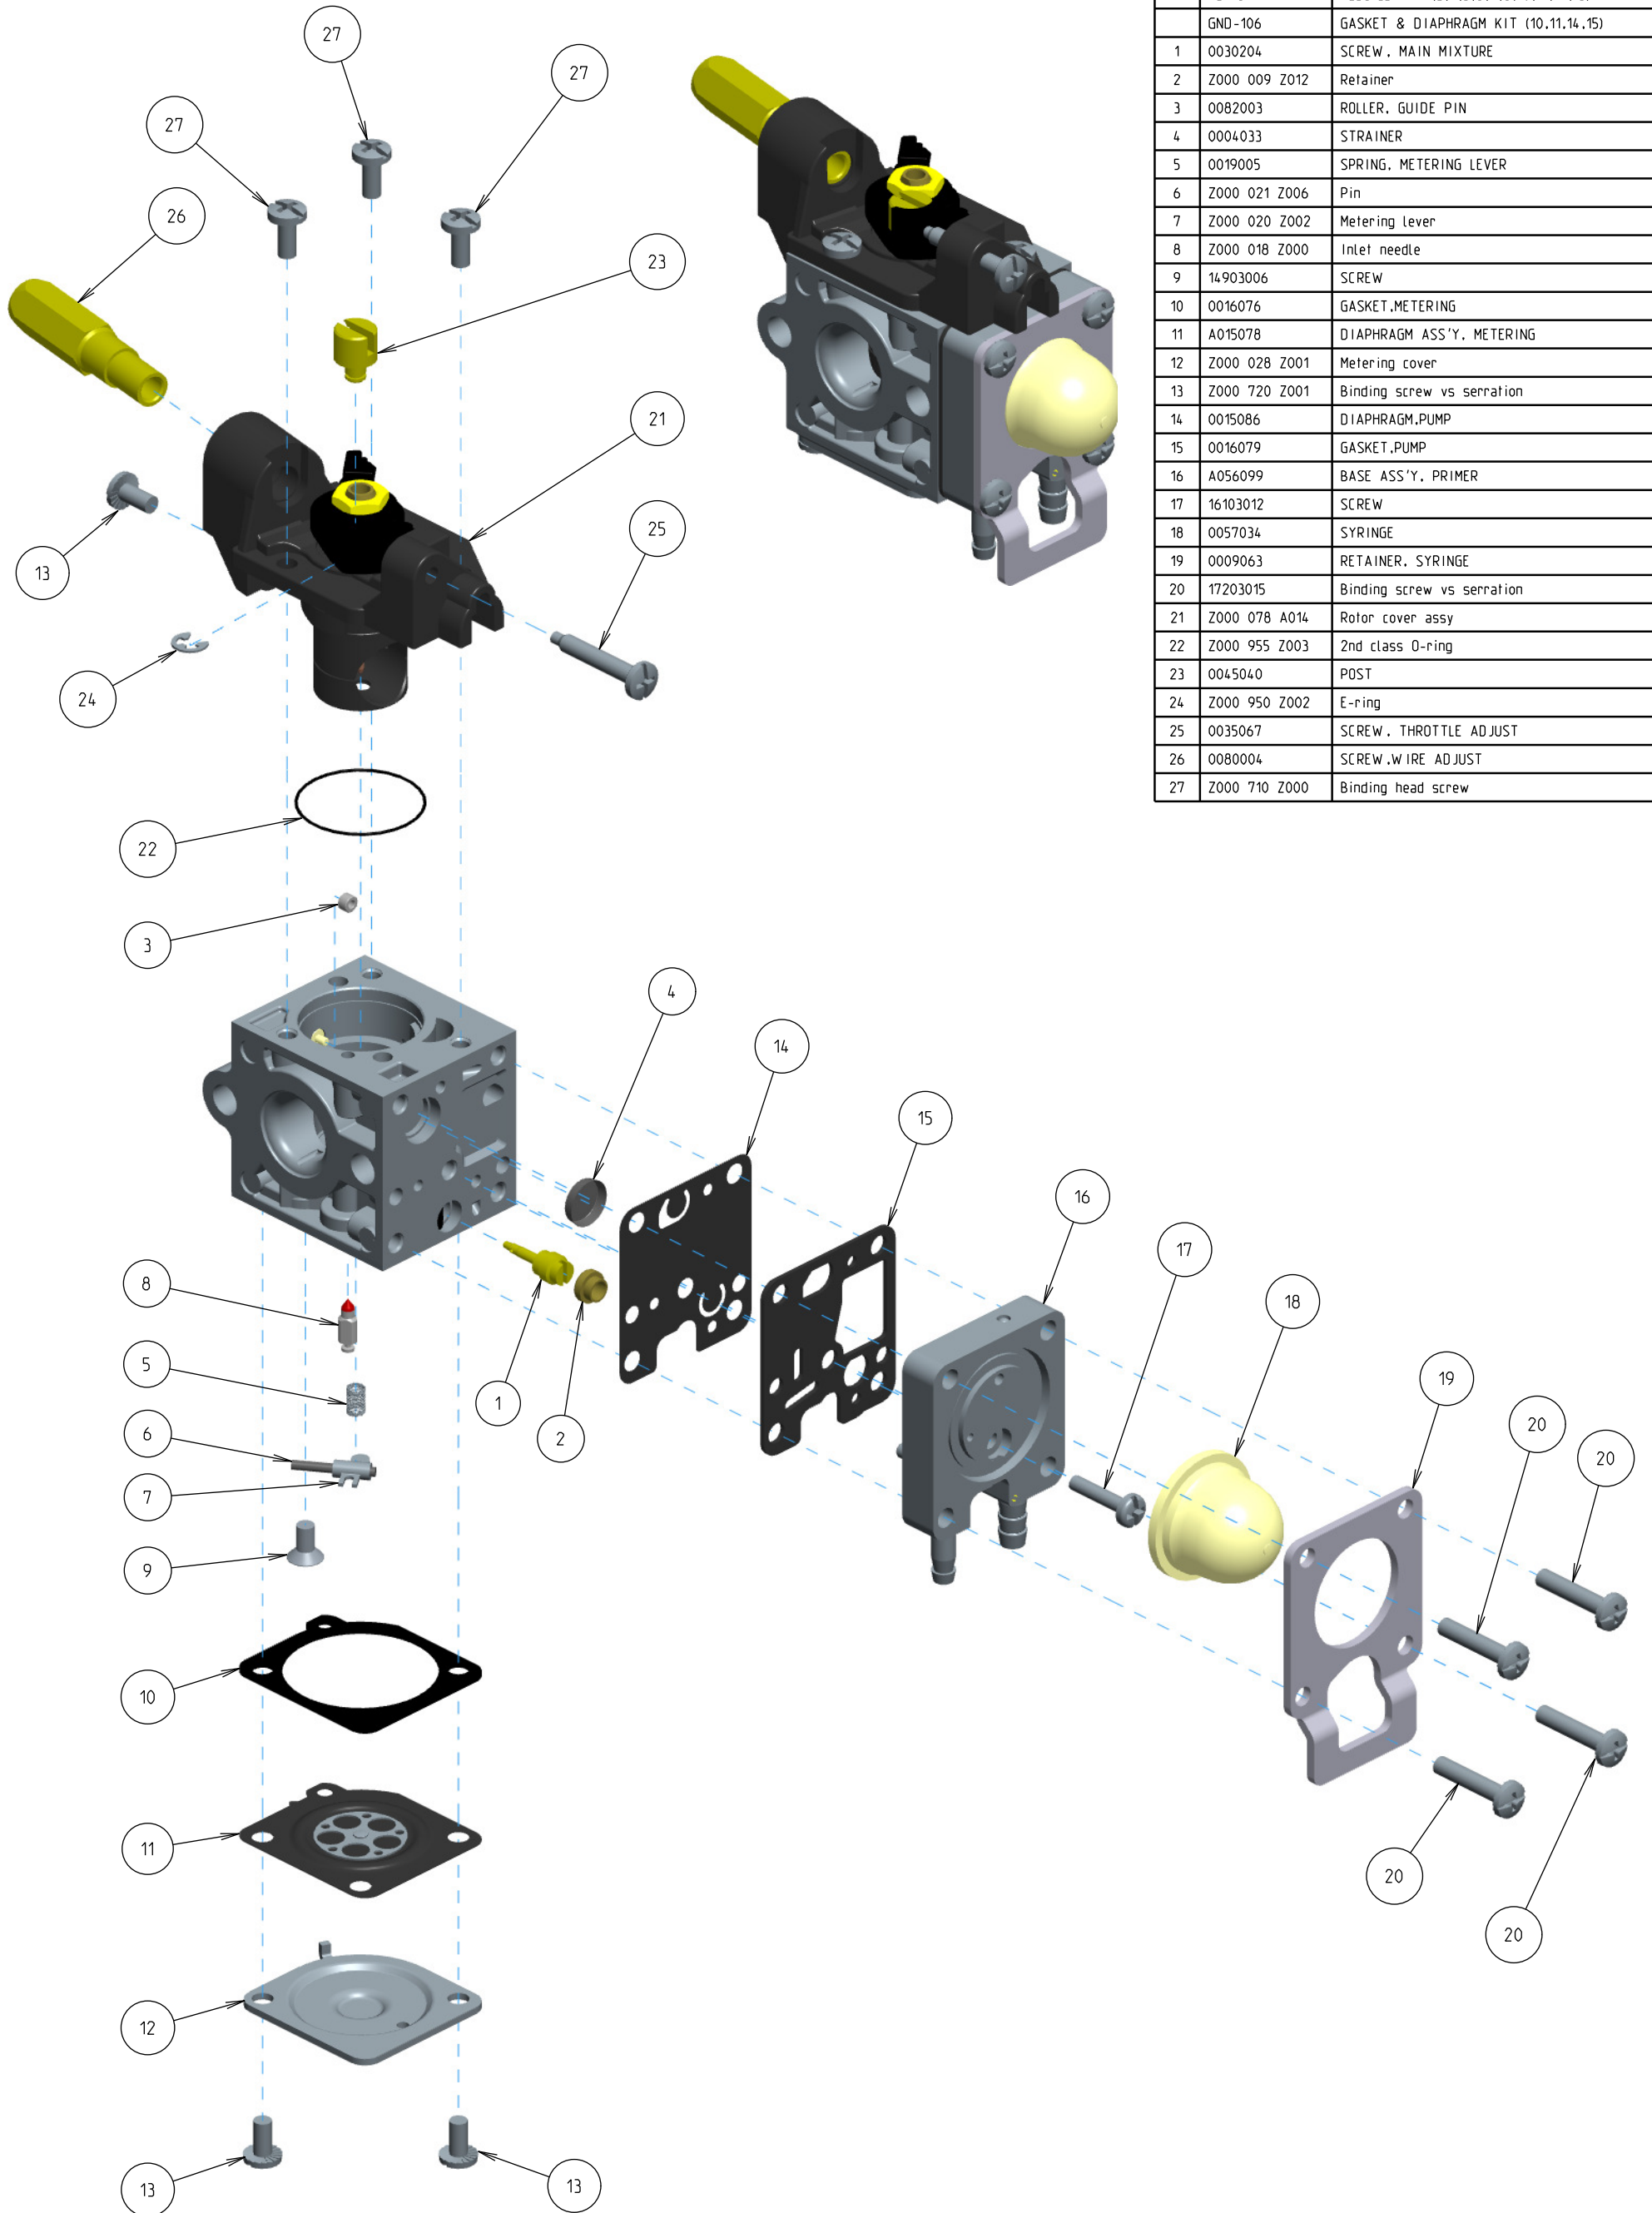

Z011-120-0610-B

ITEM	ZAMA PART NR.	DESCRIPTION
	Z011-120-0610-B	CARBURETOR ASSEMBLY
	RB-184	REBUILD KIT (3,4,5,6,7,8,10,11,14,15)
	GND-106	GASKET & DIAPHRAGM KIT (10,11,14,15)
1	0030204	SCREW , MAIN MIXTURE
2	Z000 009 Z012	Retainer
3	0082003	ROLLER, GUIDE PIN
4	0004033	STRAINER
5	0019005	SPRING, METERING LEVER
6	Z000 021 Z006	Pin
7	Z000 020 Z002	Metering Lever
8	Z000 018 Z000	Inlet needle
9	14903006	SCREW
10	0016076	GASKET.METERING
11	A015078	DIAPHRAGM ASS'Y, METERING
12	Z000 028 Z001	Metering cover
13	Z000 720 Z001	Binding screw vs serration
14	0015086	DIAPHRAGM.PUMP
15	0016079	GASKET.PUMP
16	A056099	BASE ASS'Y, PRIMER
17	16103012	SCREW
18	0057034	SYRINGE
19	0009063	RETAINER, SYRINGE
20	17203015	Binding screw vs serration
21	Z000 078 A014	Rotor cover assy
22	Z000 955 Z003	2nd class O-ring
23	0045040	POST
24	Z000 950 Z002	E-ring
25	0035067	SCREW , THROTTLE ADJUST
26	0080004	SCREW .WIRE ADJUST
27	Z000 710 Z000	Binding head screw