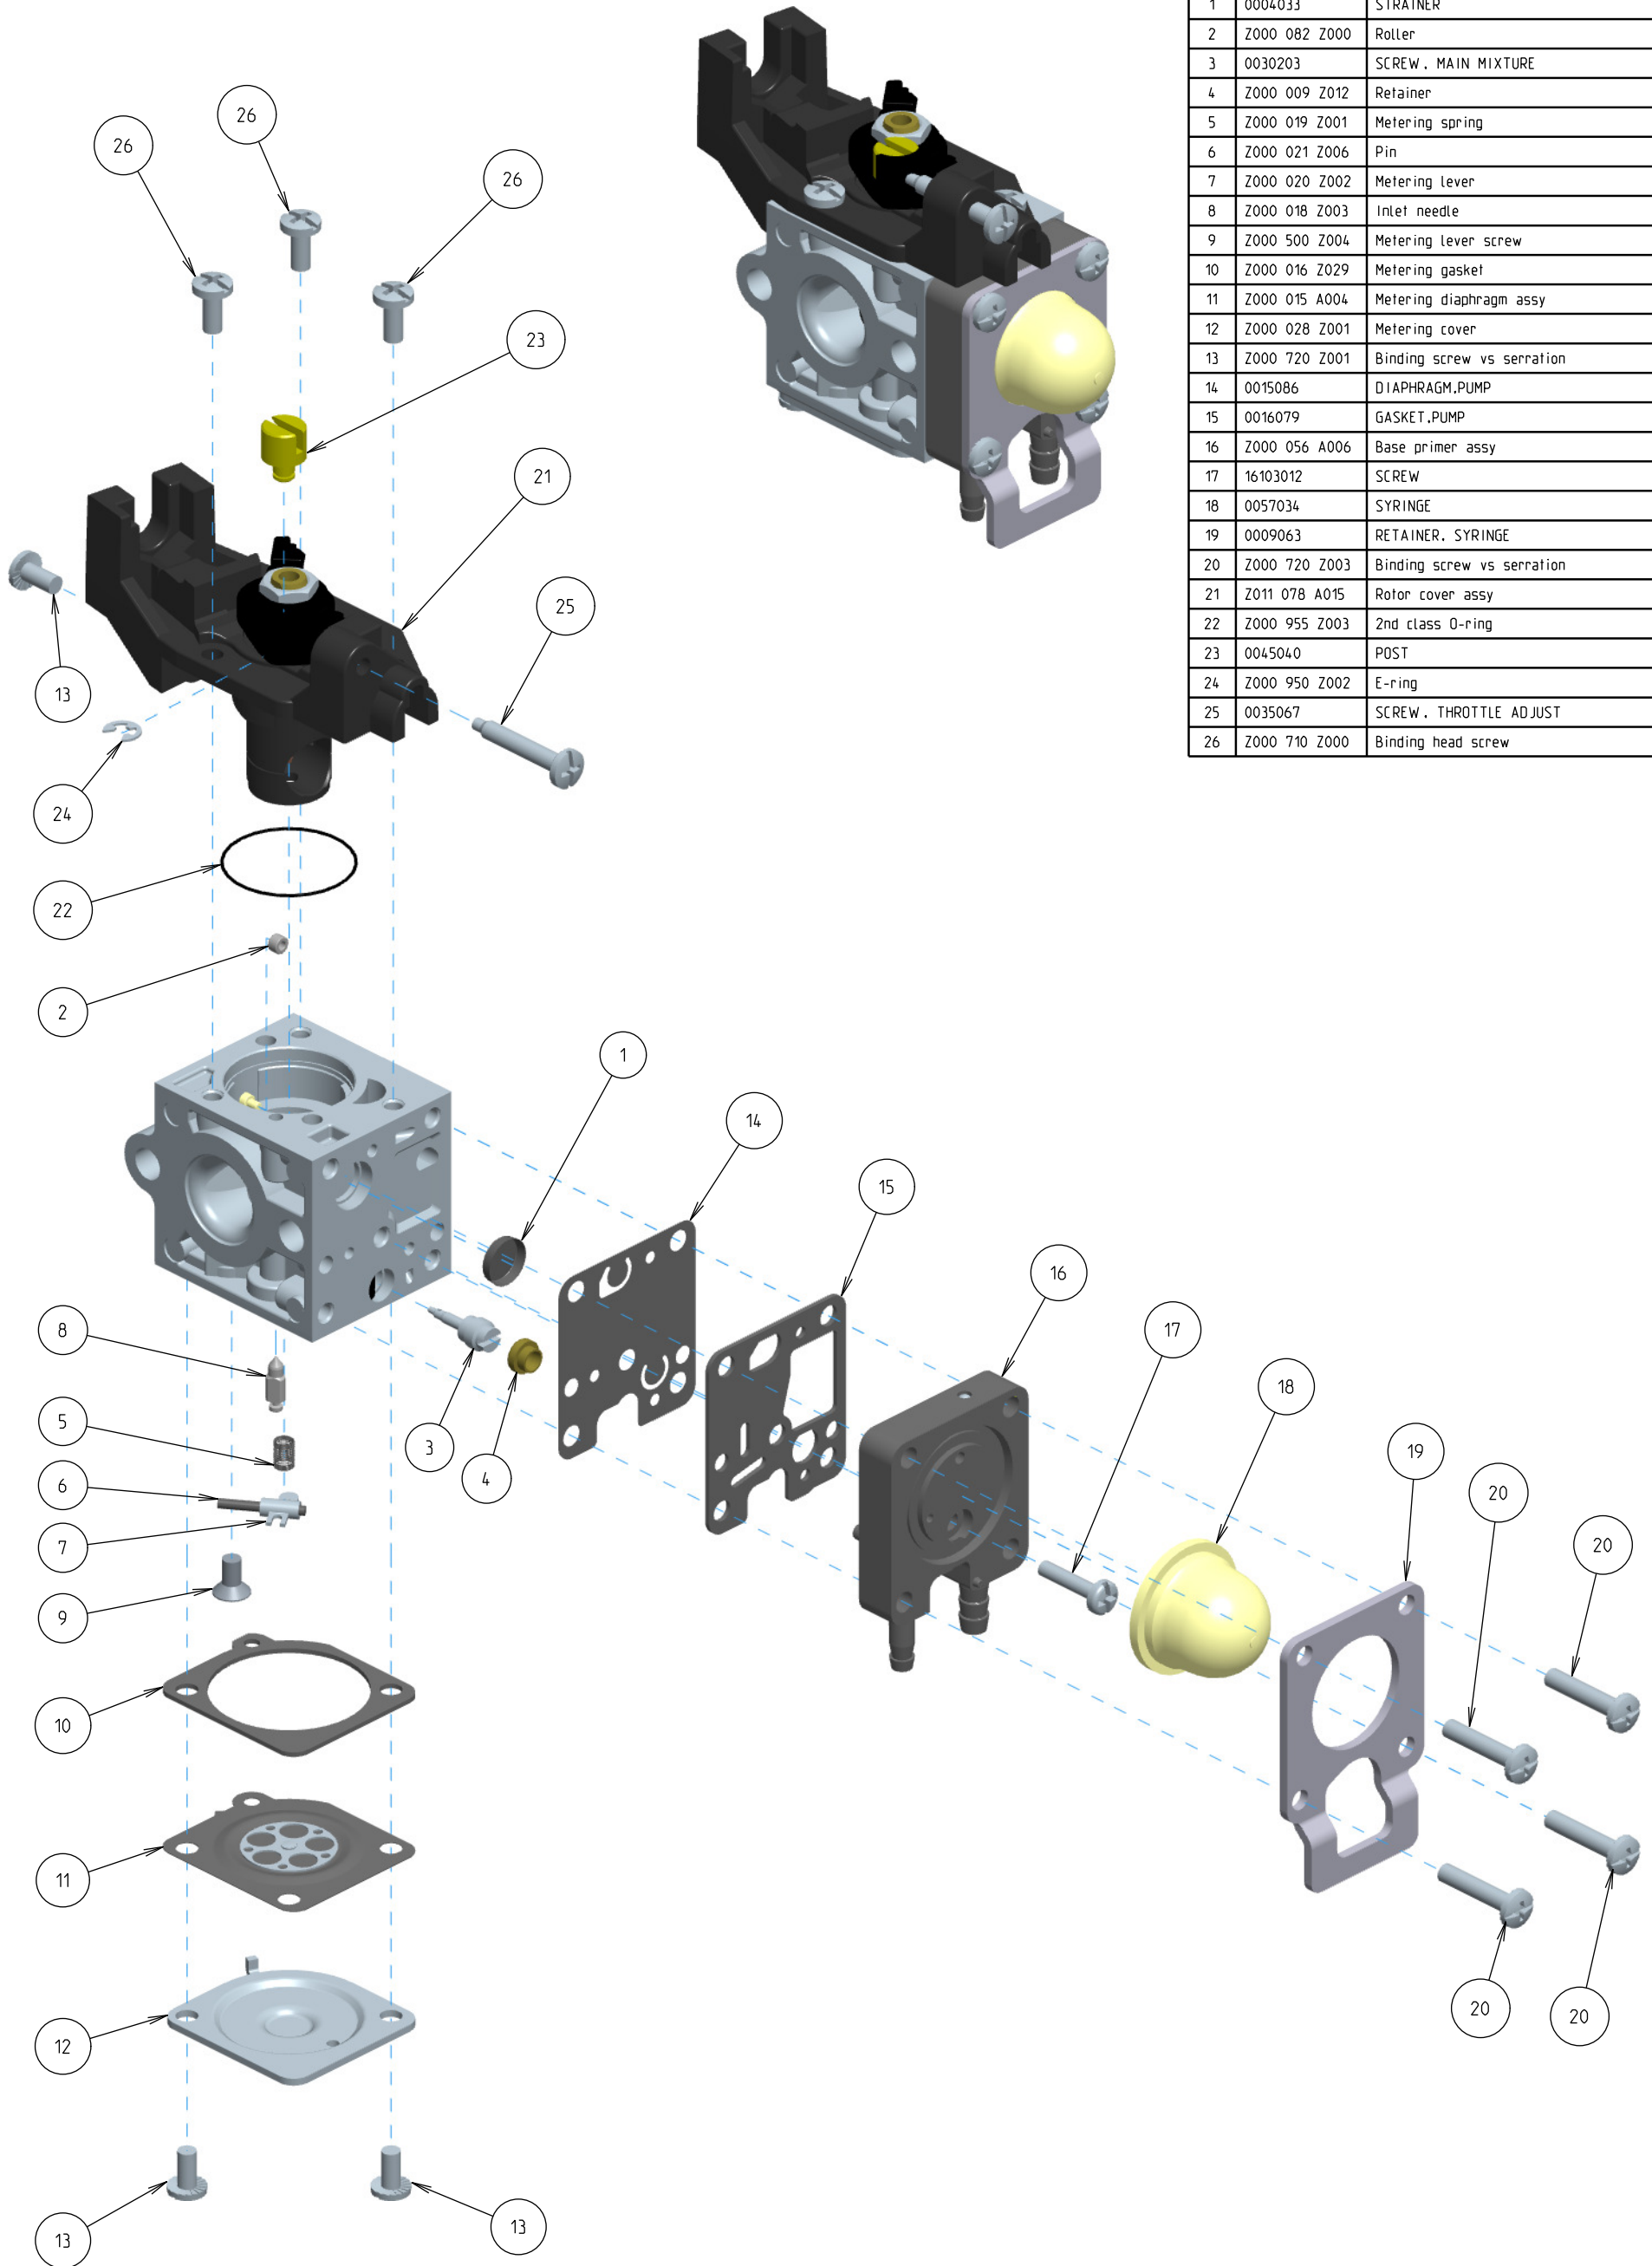

Z011-120-0607-E

ITEM	ZAMA PART NR.	DESCRIPTION
	Z011-120-0607-E	CARBURETOR ASSEMBLY
	Z000 001 K073	REBUILD KIT (1,2,5,6,7,8,10,11,14,15)
	Z000 003 K009	GASKET & DIAPHRAGM KIT (10,11,14,15)
1	0004033	STRAINER
2	Z000 082 Z000	Roller
3	0030203	SCREW . MAIN MIXTURE
4	Z000 009 Z012	Retainer
5	Z000 019 Z001	Metering spring
6	Z000 021 Z006	Pin
7	Z000 020 Z002	Metering Lever
8	Z000 018 Z003	Inlet needle
9	Z000 500 Z004	Metering Lever screw
10	Z000 016 Z029	Metering gasket
11	Z000 015 A004	Metering diaphragm assy
12	Z000 028 Z001	Metering cover
13	Z000 720 Z001	Binding screw vs serration
14	0015086	DIAPHRAGM,PUMP
15	0016079	GASKET,PUMP
16	Z000 056 A006	Base primer assy
17	16103012	SCREW
18	0057034	SYRINGE
19	0009063	RETAINER, SYRINGE
20	Z000 720 Z003	Binding screw vs serration
21	Z011 078 A015	Rotor cover assy
22	Z000 955 Z003	2nd class O-ring
23	0045040	POST
24	Z000 950 Z002	E-ring
25	0035067	SCREW . THROTTLE ADJUST
26	Z000 710 Z000	Binding head screw