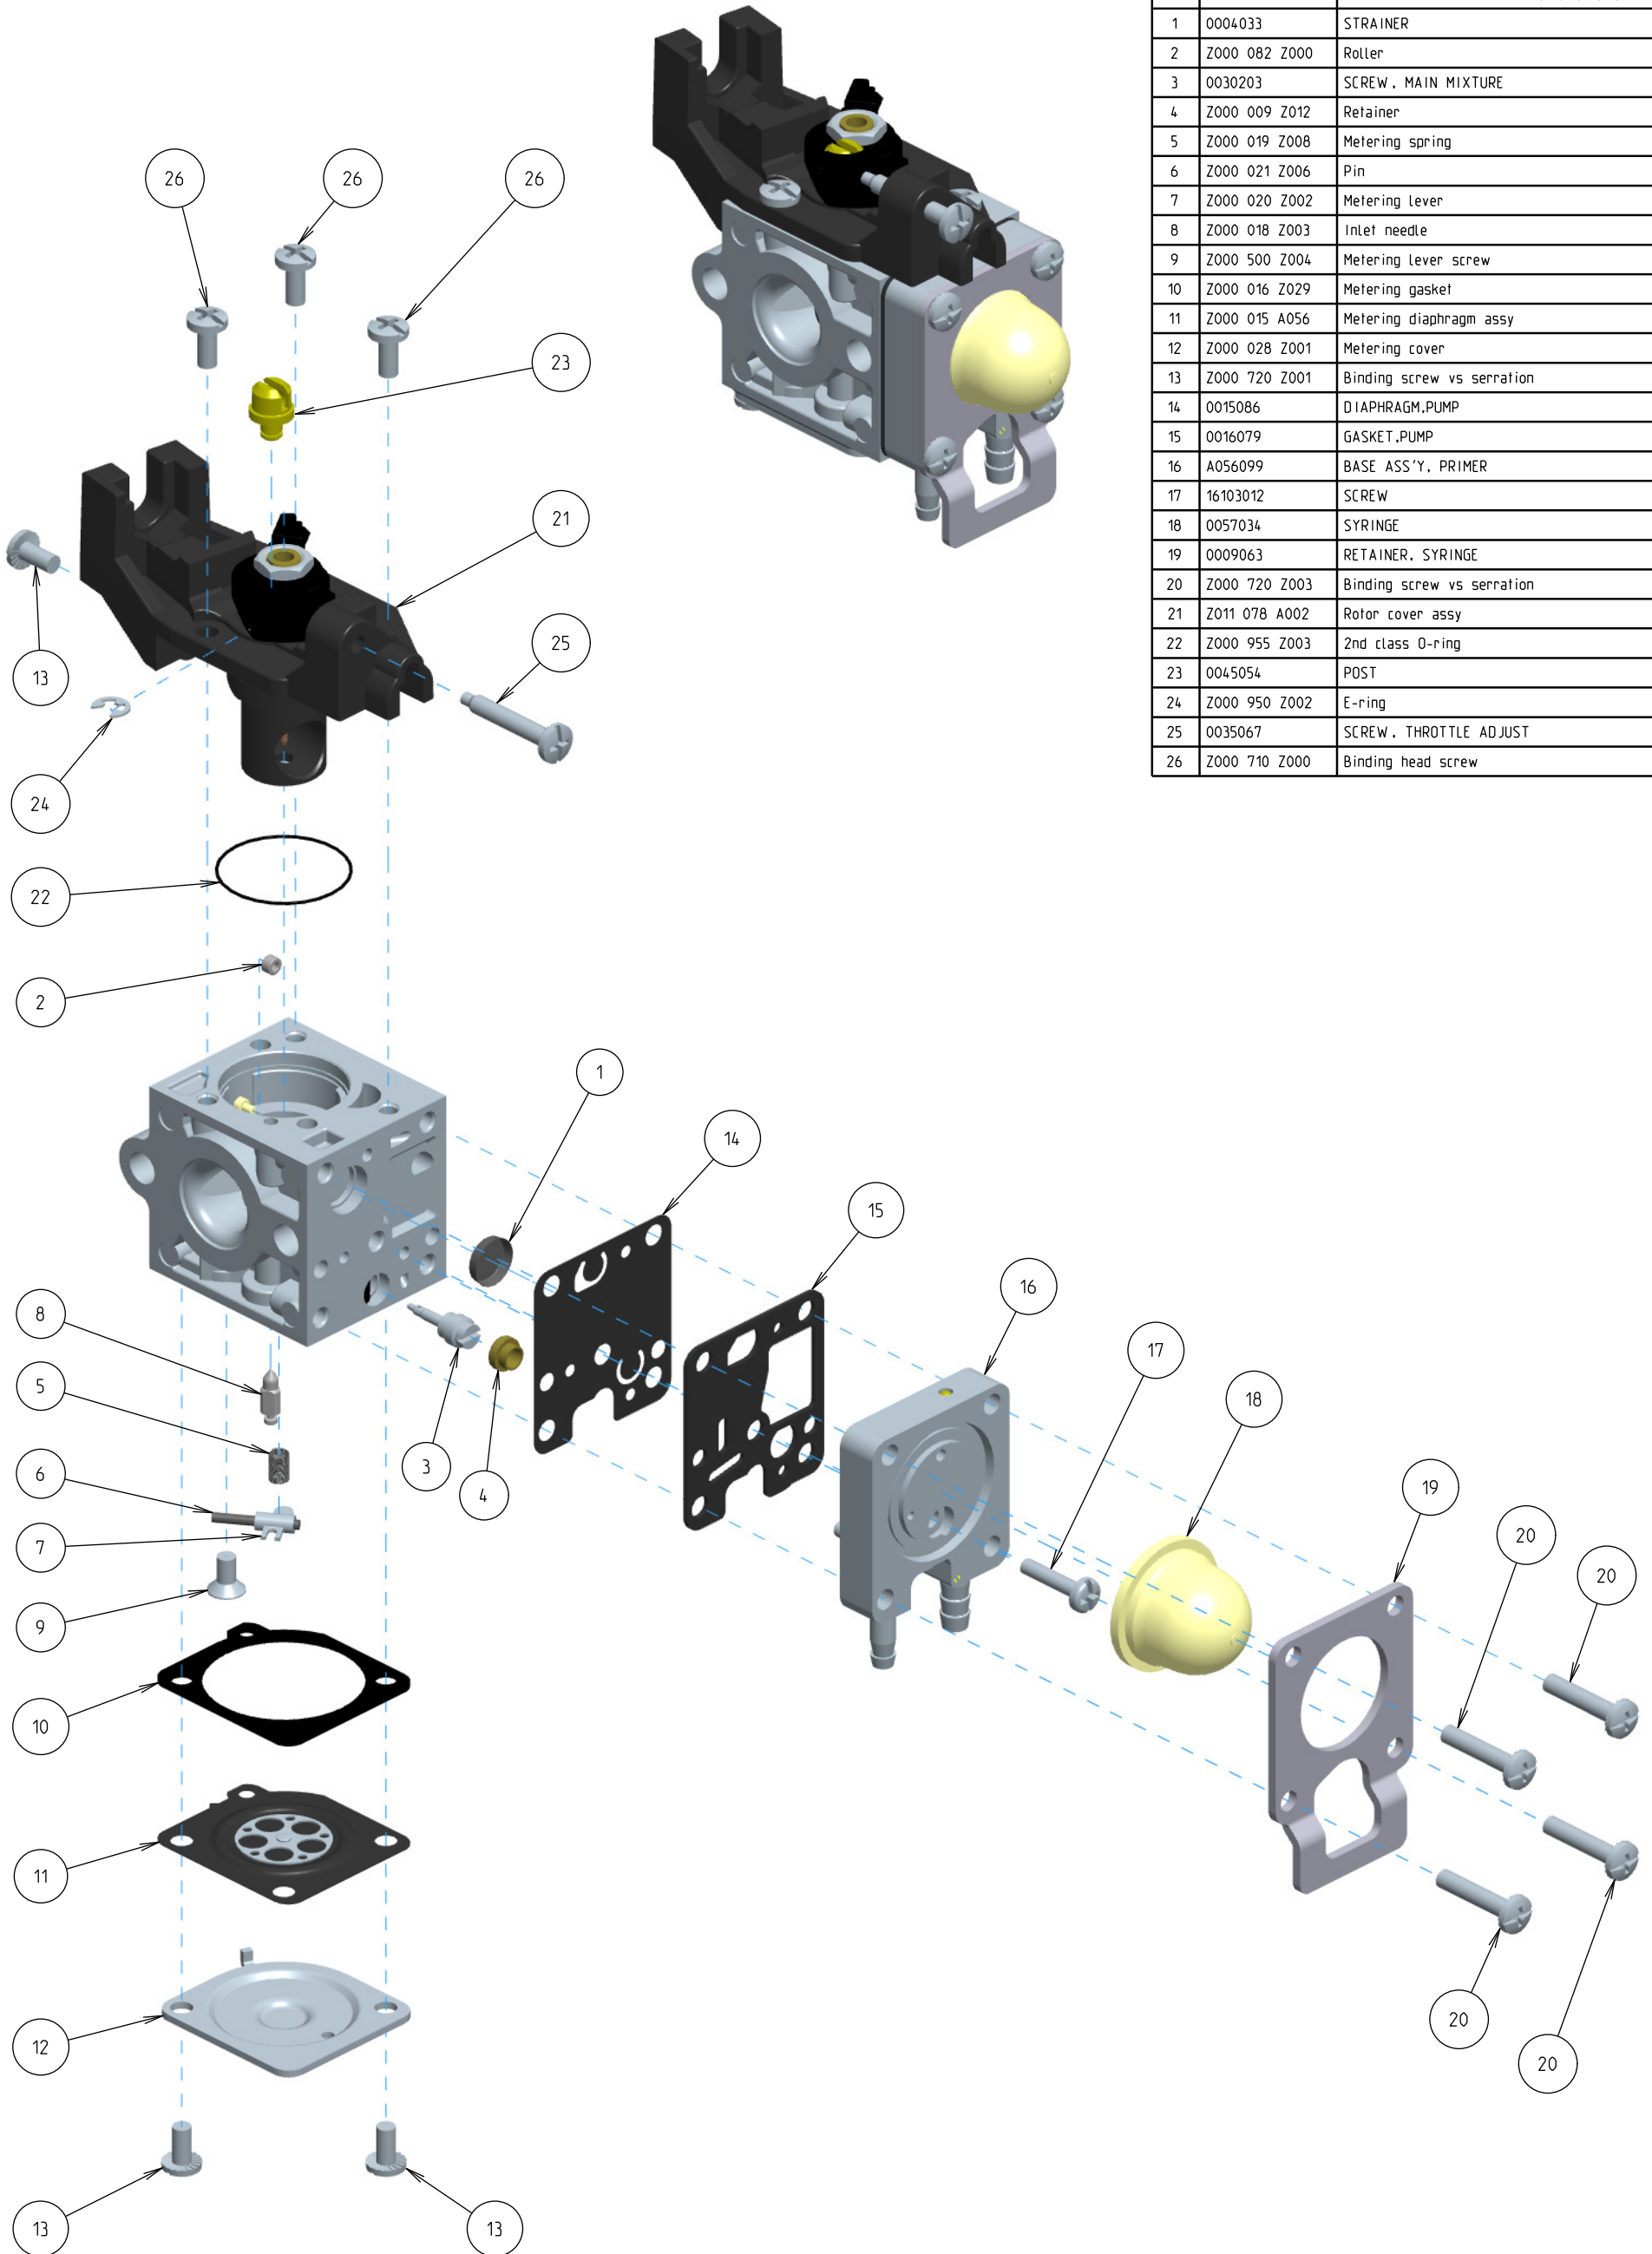

Z011-120-0606-C

ITEM	ZAMA PART NR.	DESCRIPTION
	Z011-120-0606-C	CARBURETOR ASSEMBLY
	RB-188	REBUILD KIT (1,2,5,6,7,8,10,11,14,15)
	GND-106	GASKET & DIAPHRAGM KIT (10,11,14,15)
1	0004033	STRAINER
2	Z000 082 Z000	Roller
3	0030203	SCREW, MAIN MIXTURE
4	Z000 009 Z012	Retainer
5	Z000 019 Z008	Metering spring
6	Z000 021 Z006	Pin
7	Z000 020 Z002	Metering Lever
8	Z000 018 Z003	Inlet needle
9	Z000 500 Z004	Metering Lever screw
10	Z000 016 Z029	Metering gasket
11	Z000 015 A056	Metering diaphragm assy
12	Z000 028 Z001	Metering cover
13	Z000 720 Z001	Binding screw vs serration
14	0015086	DIAPHRAGM,PUMP
15	0016079	GASKET,PUMP
16	A056099	BASE ASS'Y, PRIMER
17	16103012	SCREW
18	0057034	SYRINGE
19	0009063	RETAINER, SYRINGE
20	Z000 720 Z003	Binding screw vs serration
21	Z011 078 A002	Rotor cover assy
22	Z000 955 Z003	2nd class O-ring
23	0045054	POST
24	Z000 950 Z002	E-ring
25	0035067	SCREW, THROTTLE ADJUST
26	Z000 710 Z000	Binding head screw