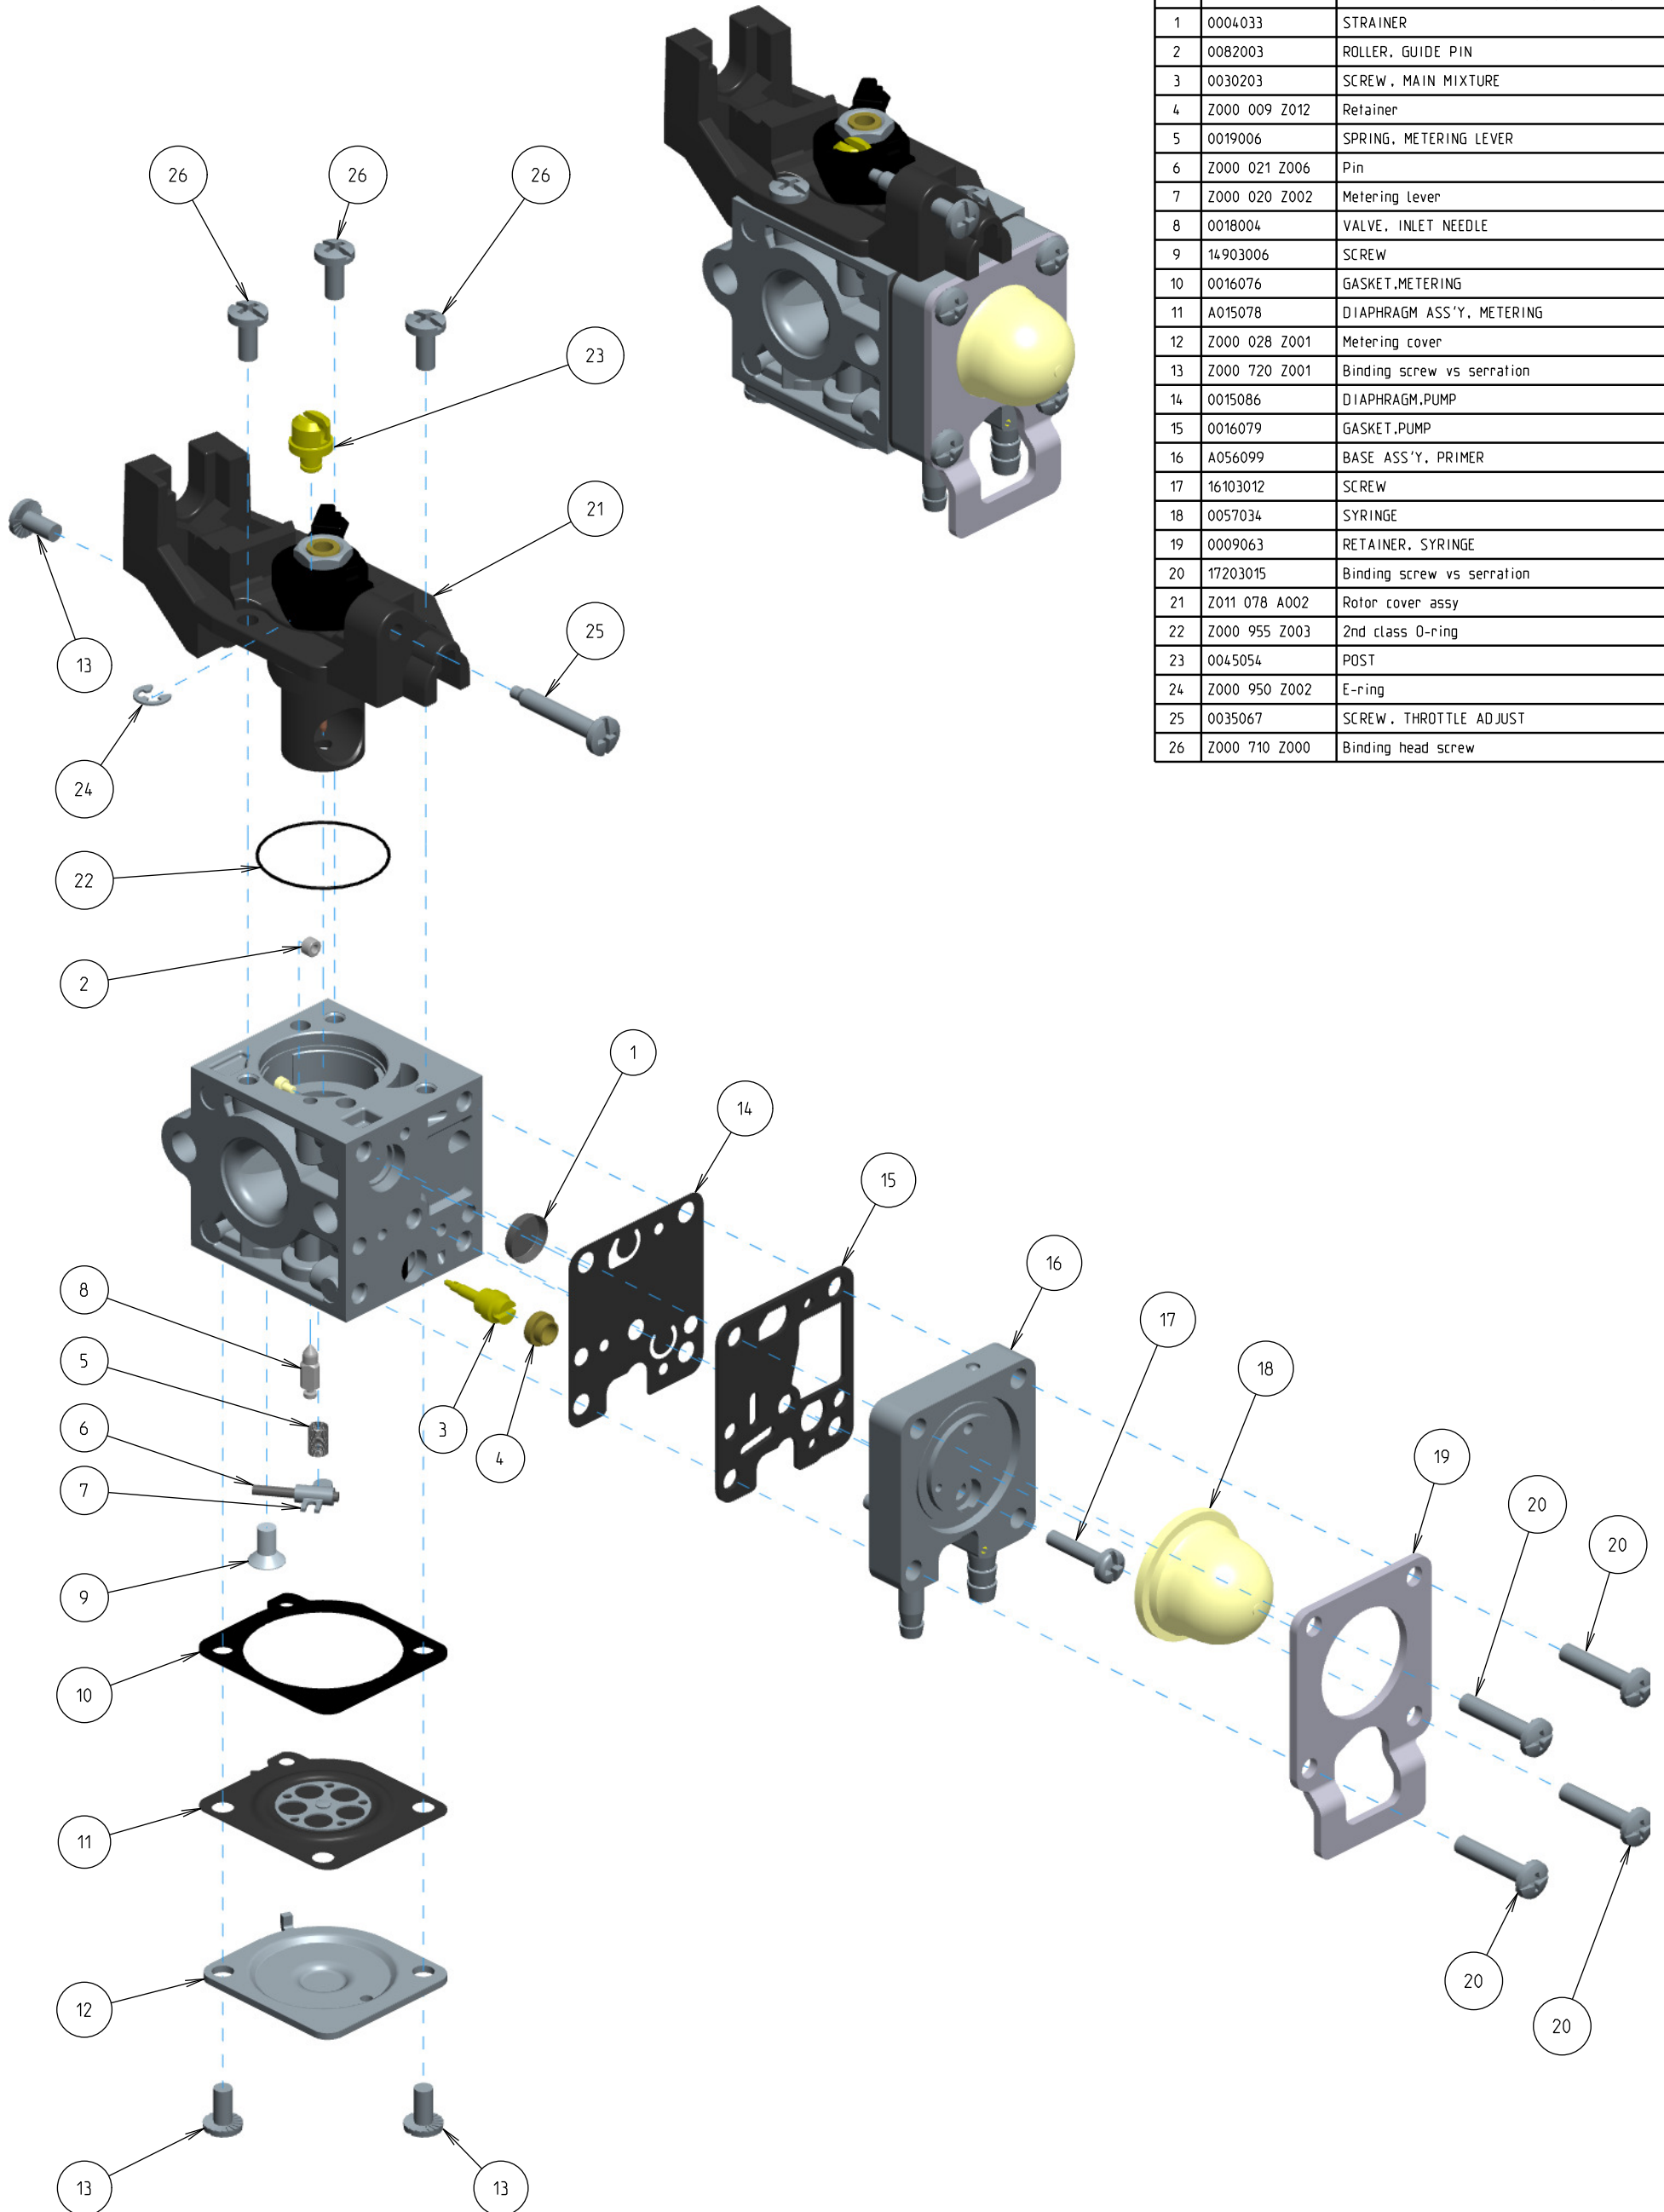

Z011-120-0606-B

ITEM	ZAMA PART NR.	DESCRIPTION
	Z011-120-0606-B	CARBURETOR ASSEMBLY
	RB-188	REBUILD KIT (1,2,5,6,7,8,10,11,14,15)
	GND-106	GASKET & DIAPHRAGM KIT (10,11,14,15)
1	0004033	STRAINER
2	0082003	ROLLER, GUIDE PIN
3	0030203	SCREW, MAIN MIXTURE
4	Z000 009 Z012	Retainer
5	0019006	SPRING, METERING LEVER
6	Z000 021 Z006	Pin
7	Z000 020 Z002	Metering Lever
8	0018004	VALVE, INLET NEEDLE
9	14903006	SCREW
10	0016076	GASKET, METERING
11	A015078	DIAPHRAGM ASS'Y, METERING
12	Z000 028 Z001	Metering cover
13	Z000 720 Z001	Binding screw vs serration
14	0015086	DIAPHRAGM, PUMP
15	0016079	GASKET, PUMP
16	A056099	BASE ASS'Y, PRIMER
17	16103012	SCREW
18	0057034	SYRINGE
19	0009063	RETAINER, SYRINGE
20	17203015	Binding screw vs serration
21	Z011 078 A002	Rotor cover assy
22	Z000 955 Z003	2nd class O-ring
23	0045054	POST
24	Z000 950 Z002	E-ring
25	0035067	SCREW, THROTTLE ADJUST
26	Z000 710 Z000	Binding head screw