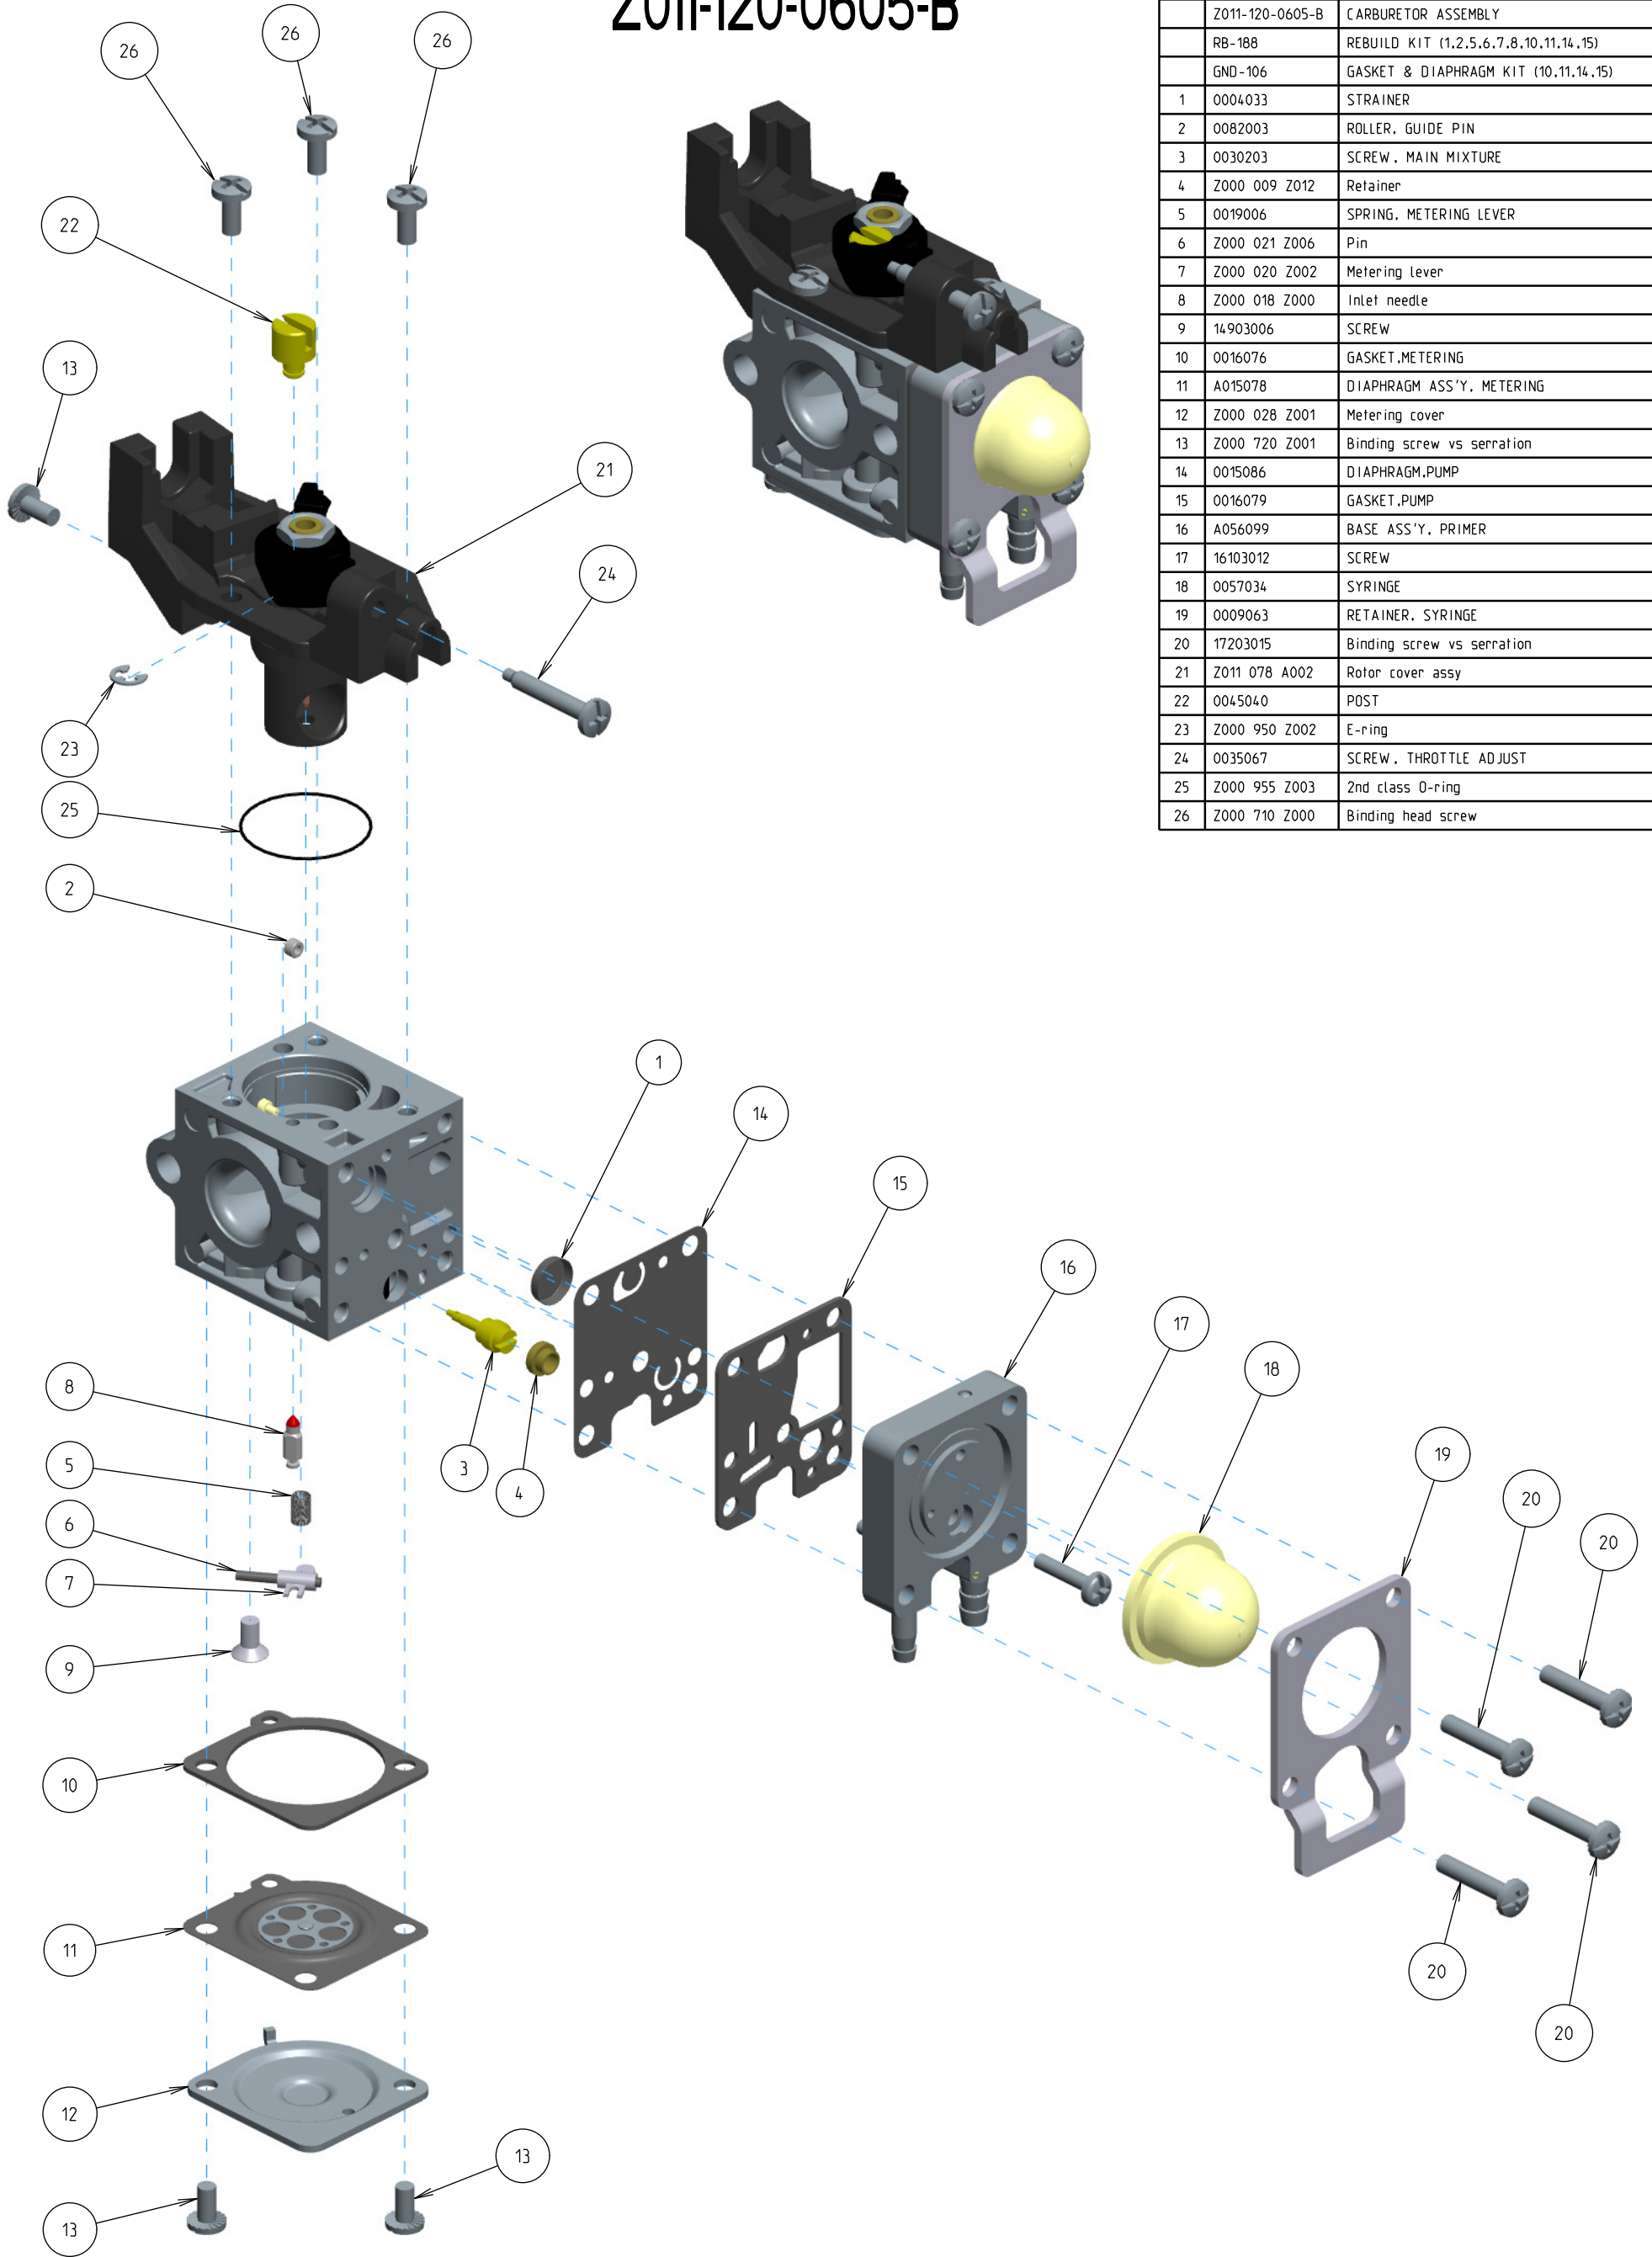

# Z011-120-0605-B

ITEM	ZAMA PART NR.	DESCRIPTION
	Z011-120-0605-B	CARBURETOR ASSEMBLY
	RB-188	REBUILD KIT (1.2.5.6.7.8.10.11.14.15)
	GND-106	GASKET & DIAPHRAGM KIT (10.11.14.15)
1	0004033	STRAINER
2	0082003	ROLLER, GUIDE PIN
3	0030203	SCREW, MAIN MIXTURE
4	Z000 009 Z012	Retainer
5	0019006	SPRING, METERING LEVER
6	Z000 021 Z006	Pin
7	Z000 020 Z002	Metering Lever
8	Z000 018 Z000	Inlet needle
9	14903006	SCREW
10	0016076	GASKET.METERING
11	A015078	DIAPHRAGM ASS'Y, METERING
12	Z000 028 Z001	Metering cover
13	Z000 720 Z001	Binding screw vs serration
14	0015086	DIAPHRAGM.PUMP
15	0016079	GASKET.PUMP
16	A056099	BASE ASS'Y, PRIMER
17	16103012	SCREW
18	0057034	SYRINGE
19	0009063	RETAINER, SYRINGE
20	17203015	Binding screw vs serration
21	Z011 078 A002	Rotor cover assy
22	0045040	POST
23	Z000 950 Z002	E-ring
24	0035067	SCREW, THROTTLE ADJUST
25	Z000 955 Z003	2nd class O-ring
26	Z000 710 Z000	Binding head screw