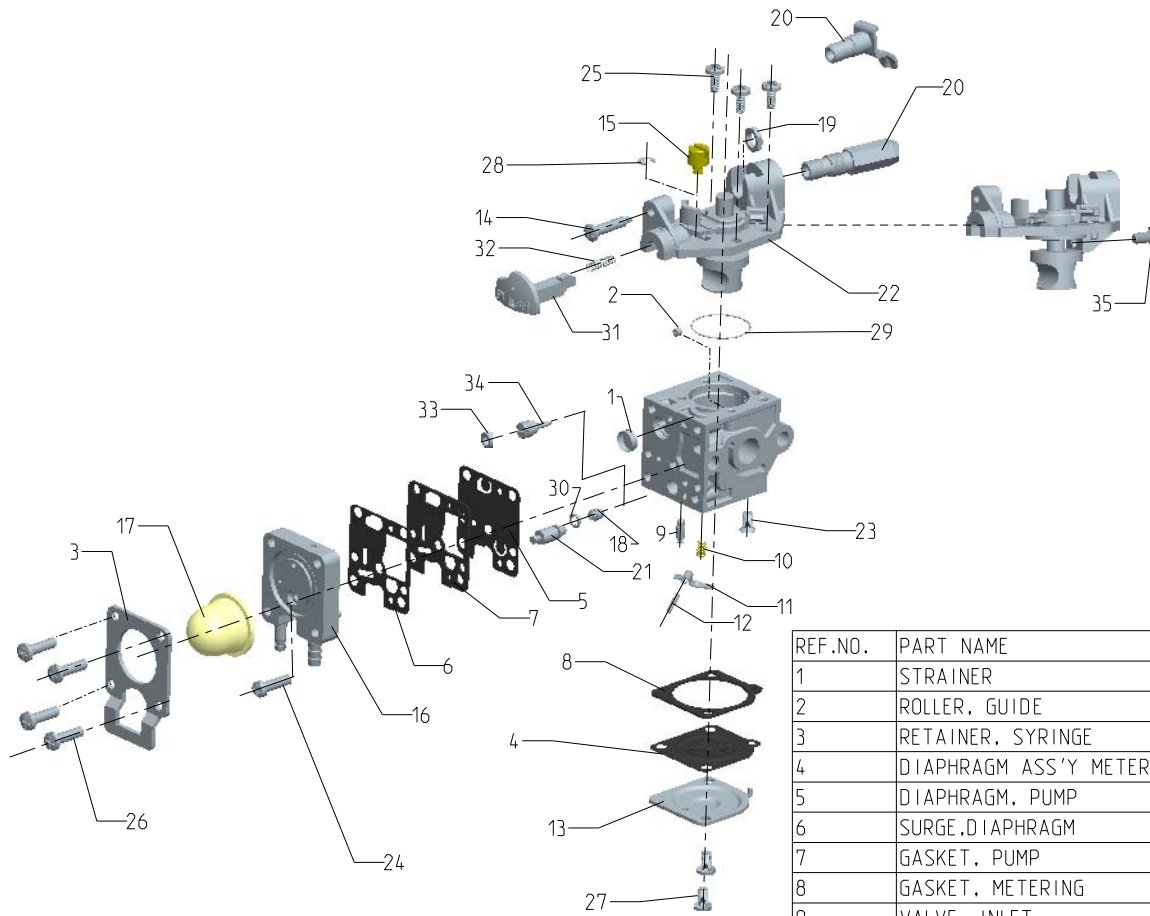

RB TYPE

* THIS ILLUSTRATION DOES NOT REPRESENT EVERY MODEL. THIS IS INTENDED FOR A GENERIC REFERENCE ONLY.

REF.NO.	PART NAME
1	STRAINER
2	ROLLER, GUIDE
3	RETAINER, SYRINGE
4	DIAPHRAGM ASS'Y METERING
5	DIAPHRAGM, PUMP
6	SURGE,DIAPHRAGM
7	GASKET, PUMP
8	GASKET, METERING
9	VALVE. INLET
10	SPRING, METERING
11	LEVER, METERING
12	PIN
13	COVER, METERING
14	TAS
15	POST
16	BASE, ASS'Y PRIMER
17	SYRINGE
18	JET, REMOTE
19	NUT, CABLE
20	SCREW, WIRE ADJUST
21	PLUG, JET
22	COVER ASS'Y, ROTOR
23	SCREW (PIN)
24	SCREW (BASE ASS'Y PRIMER)
25	SCREW (ROTOR COVER)
26	SCREW (SYRINGE RETAINER)
27	SCREW (METERING COVER)
28	E-RING (POST)
29	O-RING (ROTOR COVER)
30	O-RING (PLUG JET)
31	ROD STARTER
32	SPRING (ROD STARTER)
33	RETAINER, PLUG BALL
34	ADJUST SCREW MAIN MIXTURE
35	SCREW