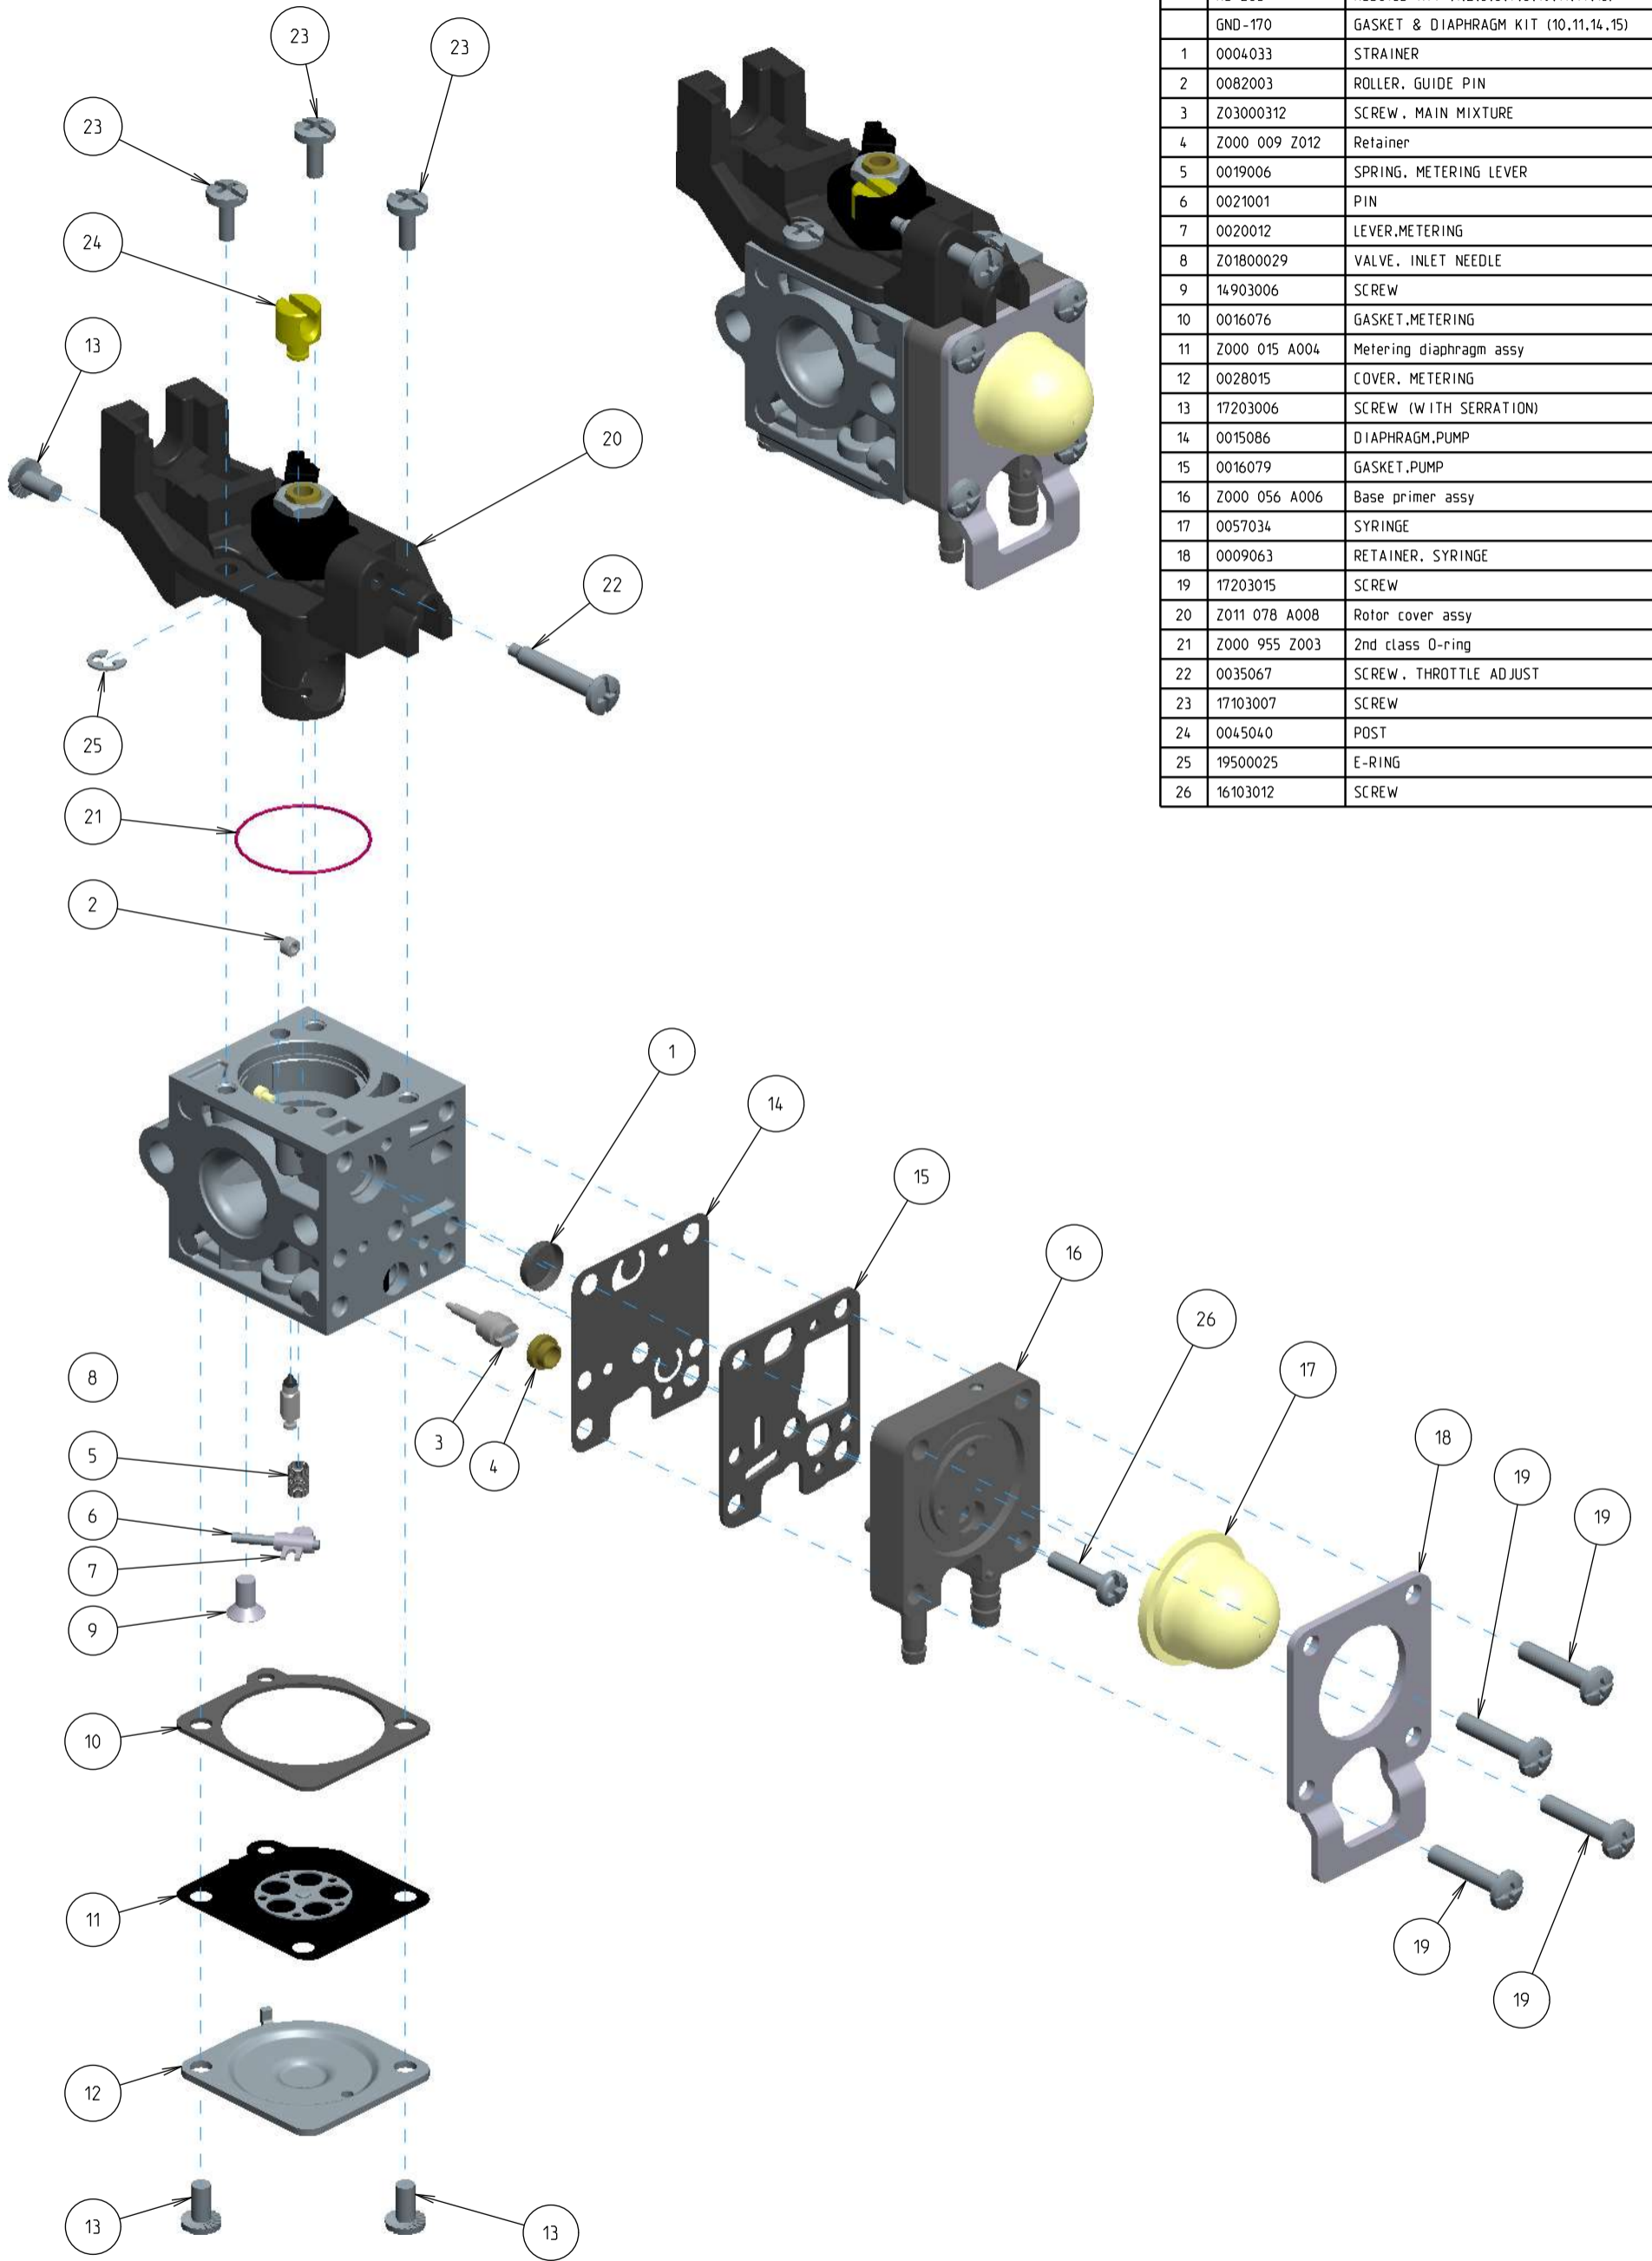

# Z011-120-0652-A

ITEM	ZAMA PART NR.	DESCRIPTION
	Z011-120-0652-A	CARBURETOR ASSEMBLY
	RB-283	REBUILD KIT (1,2,5,6,7,8,10,11,14,15)
	GND-170	GASKET & DIAPHRAGM KIT (10,11,14,15)
1	0004033	STRAINER
2	0082003	ROLLER, GUIDE PIN
3	Z03000312	SCREW, MAIN MIXTURE
4	Z000 009 Z012	Retainer
5	0019006	SPRING, METERING LEVER
6	0021001	PIN
7	0020012	LEVER, METERING
8	Z01800029	VALVE, INLET NEEDLE
9	14903006	SCREW
10	0016076	GASKET, METERING
11	Z000 015 A004	Metering diaphragm assy
12	0028015	COVER, METERING
13	17203006	SCREW (WITH SERRATION)
14	0015086	DIAPHRAGM, PUMP
15	0016079	GASKET, PUMP
16	Z000 056 A006	Base primer assy
17	0057034	SYRINGE
18	0009063	RETAINER, SYRINGE
19	17203015	SCREW
20	Z011 078 A008	Rotor cover assy
21	Z000 955 Z003	2nd class O-ring
22	0035067	SCREW, THROTTLE ADJUST
23	17103007	SCREW
24	0045040	POST
25	19500025	E-RING
26	16103012	SCREW