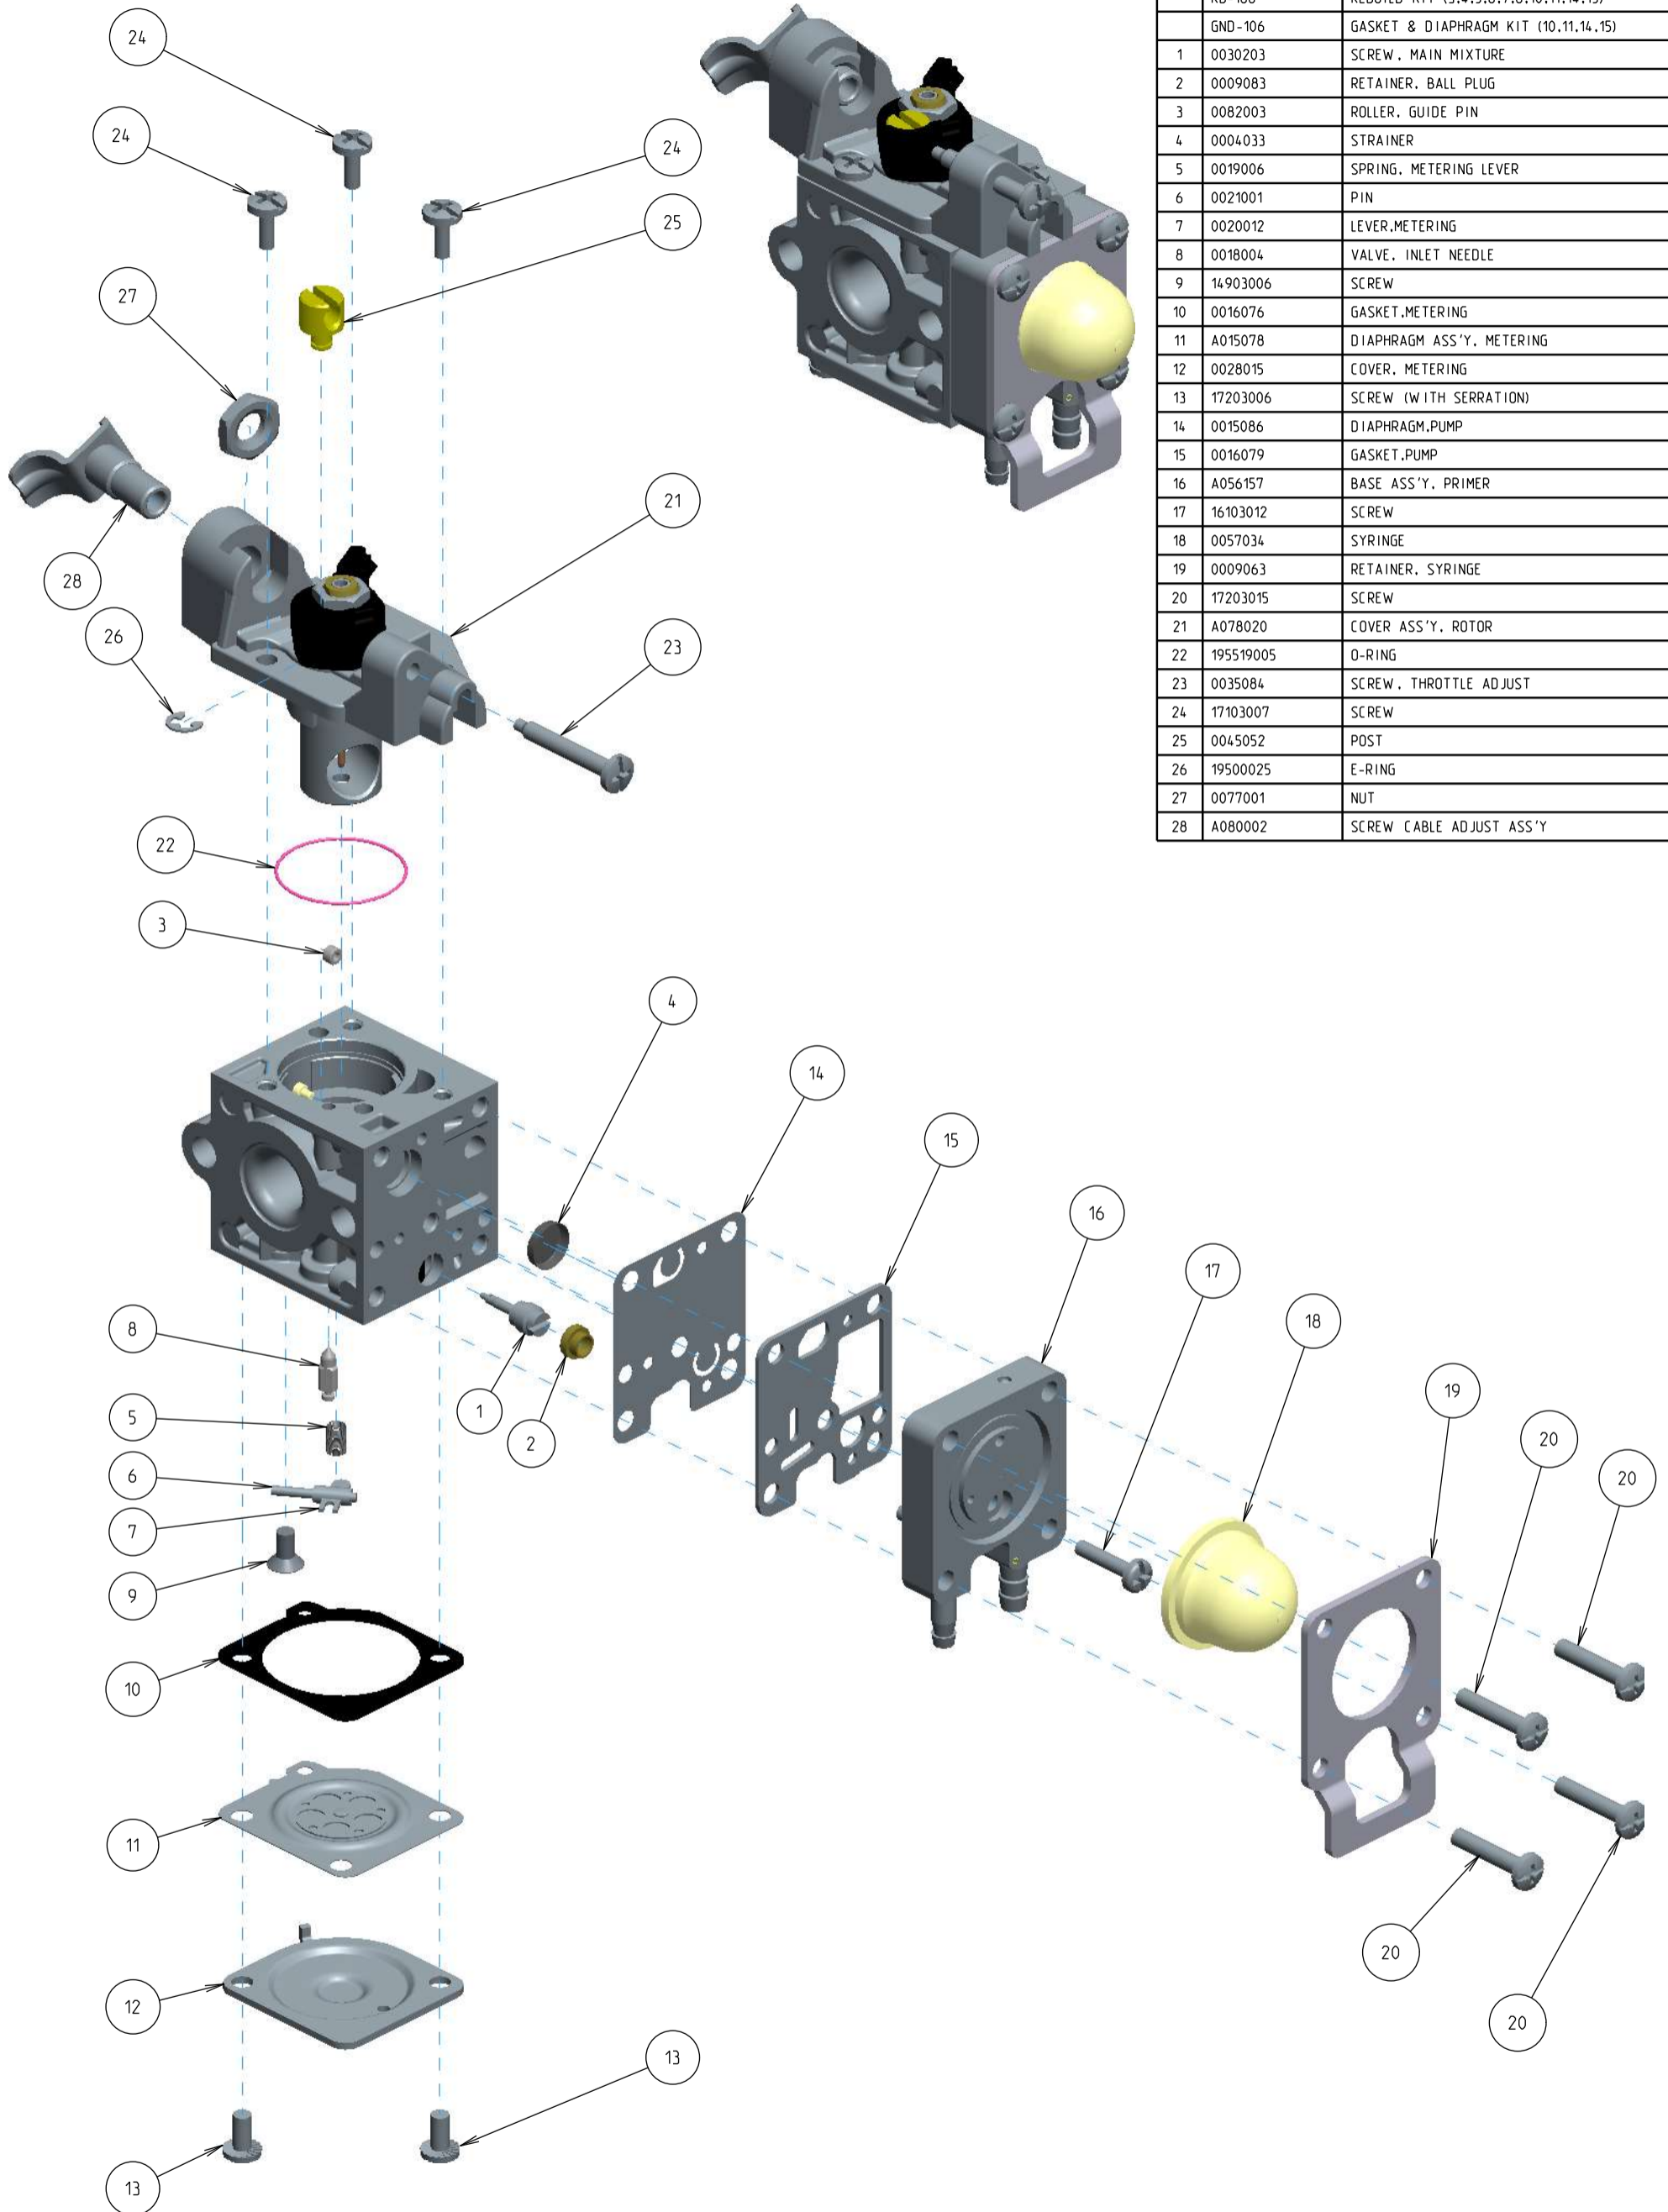

Z011-120-0648-A

ITEM	ZAMA PART NR.	DESCRIPTION
	Z011-120-0648-A	CARBURETOR ASSEMBLY
	RB-188	REBUILD KIT (3,4,5,6,7,8,10,11,14,15)
	GND-106	GASKET & DIAPHRAGM KIT (10,11,14,15)
1	0030203	SCREW, MAIN MIXTURE
2	0009083	RETAINER, BALL PLUG
3	0082003	ROLLER, GUIDE PIN
4	0004033	STRAINER
5	0019006	SPRING, METERING LEVER
6	0021001	PIN
7	0020012	LEVER, METERING
8	0018004	VALVE, INLET NEEDLE
9	14903006	SCREW
10	0016076	GASKET, METERING
11	A015078	DIAPHRAGM ASS'Y, METERING
12	0028015	COVER, METERING
13	17203006	SCREW (WITH SERRATION)
14	0015086	DIAPHRAGM, PUMP
15	0016079	GASKET, PUMP
16	A056157	BASE ASS'Y, PRIMER
17	16103012	SCREW
18	0057034	SYRINGE
19	0009063	RETAINER, SYRINGE
20	17203015	SCREW
21	A078020	COVER ASS'Y, ROTOR
22	195519005	O-RING
23	0035084	SCREW, THROTTLE ADJUST
24	17103007	SCREW
25	0045052	POST
26	19500025	E-RING
27	0077001	NUT
28	A080002	SCREW, CABLE ADJUST ASS'Y