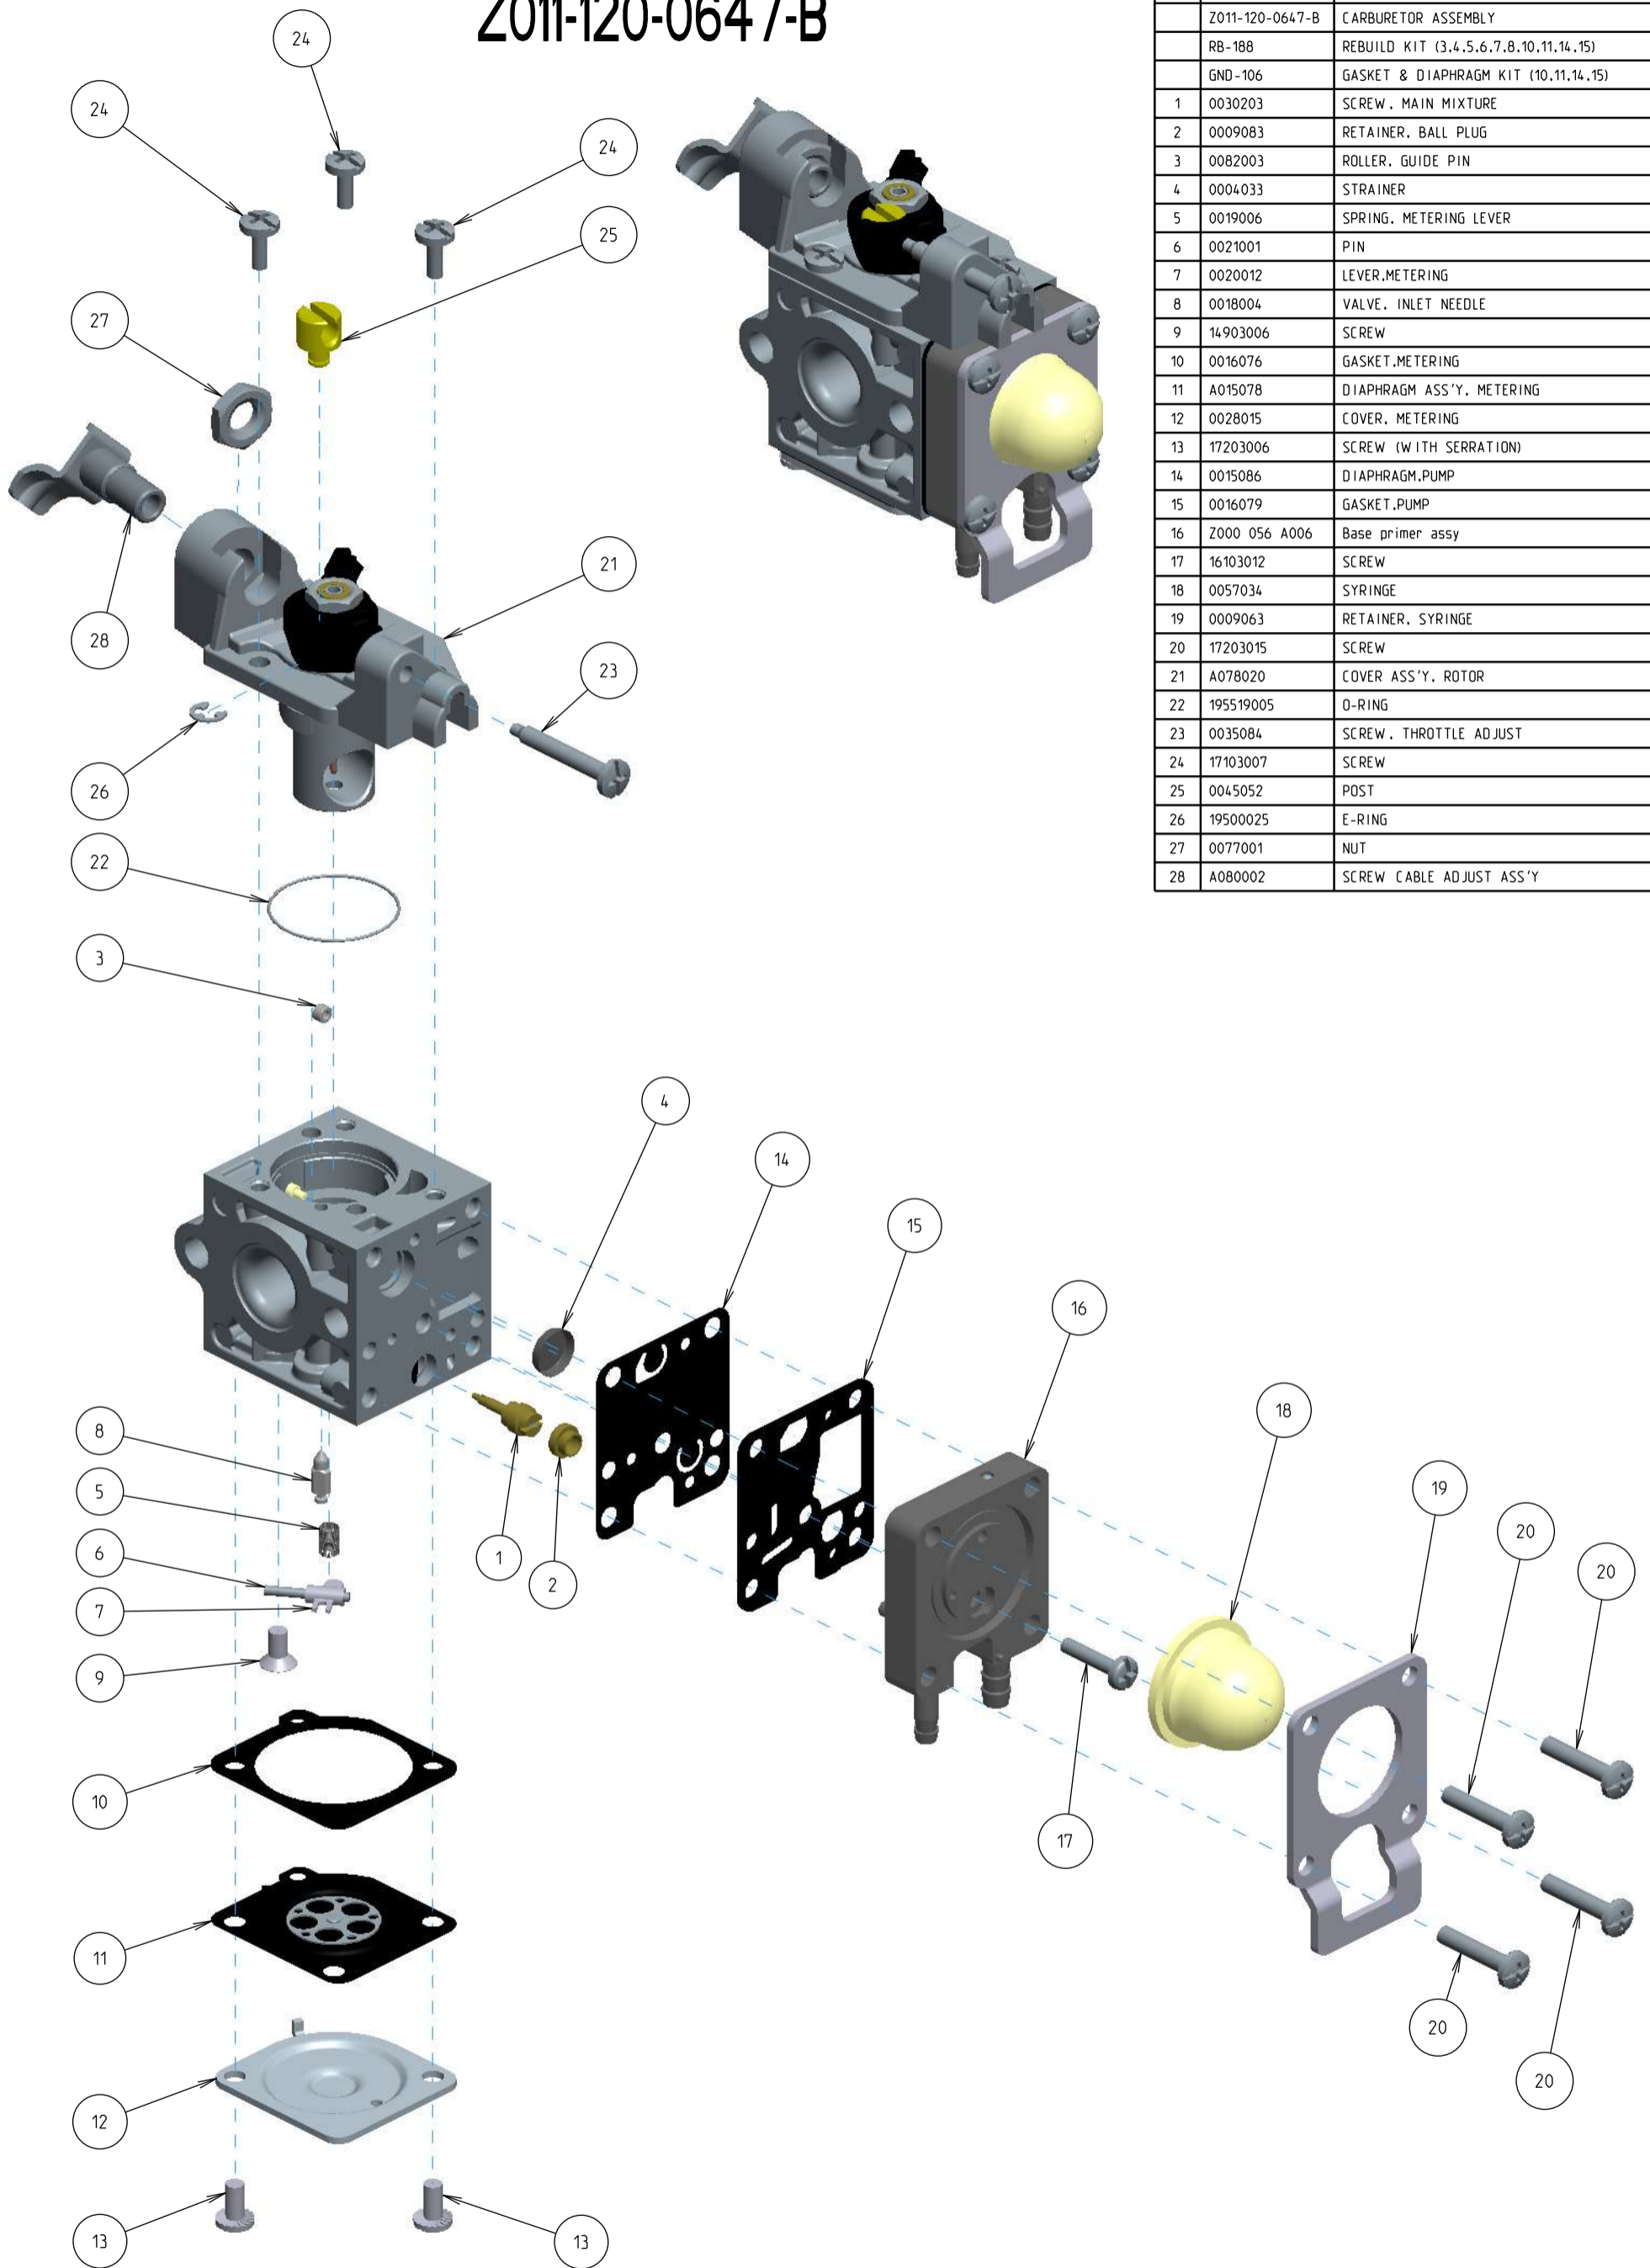

Z011-120-0647-B

ITEM	ZAMA PART NR.	DESCRIPTION
	Z011-120-0647-B	CARBURETOR ASSEMBLY
	RB-188	REBUILD KIT (3,4,5,6,7,8,10,11,14,15)
	GND-106	GASKET & DIAPHRAGM KIT (10,11,14,15)
1	0030203	SCREW, MAIN MIXTURE
2	0009083	RETAINER, BALL PLUG
3	0082003	ROLLER, GUIDE PIN
4	0004033	STRAINER
5	0019006	SPRING, METERING LEVER
6	0021001	PIN
7	0020012	LEVER, METERING
8	0018004	VALVE, INLET NEEDLE
9	14903006	SCREW
10	0016076	GASKET, METERING
11	A015078	DIAPHRAGM ASS'Y, METERING
12	0028015	COVER, METERING
13	17203006	SCREW (WITH SERRATION)
14	0015086	DIAPHRAGM, PUMP
15	0016079	GASKET, PUMP
16	Z000 056 A006	Base primer assy
17	16103012	SCREW
18	0057034	SYRINGE
19	0009063	RETAINER, SYRINGE
20	17203015	SCREW
21	A078020	COVER ASS'Y, ROTOR
22	195519005	O-RING
23	0035084	SCREW, THROTTLE ADJUST
24	17103007	SCREW
25	0045052	POST
26	19500025	E-RING
27	0077001	NUT
28	A080002	SCREW, CABLE ADJUST ASS'Y