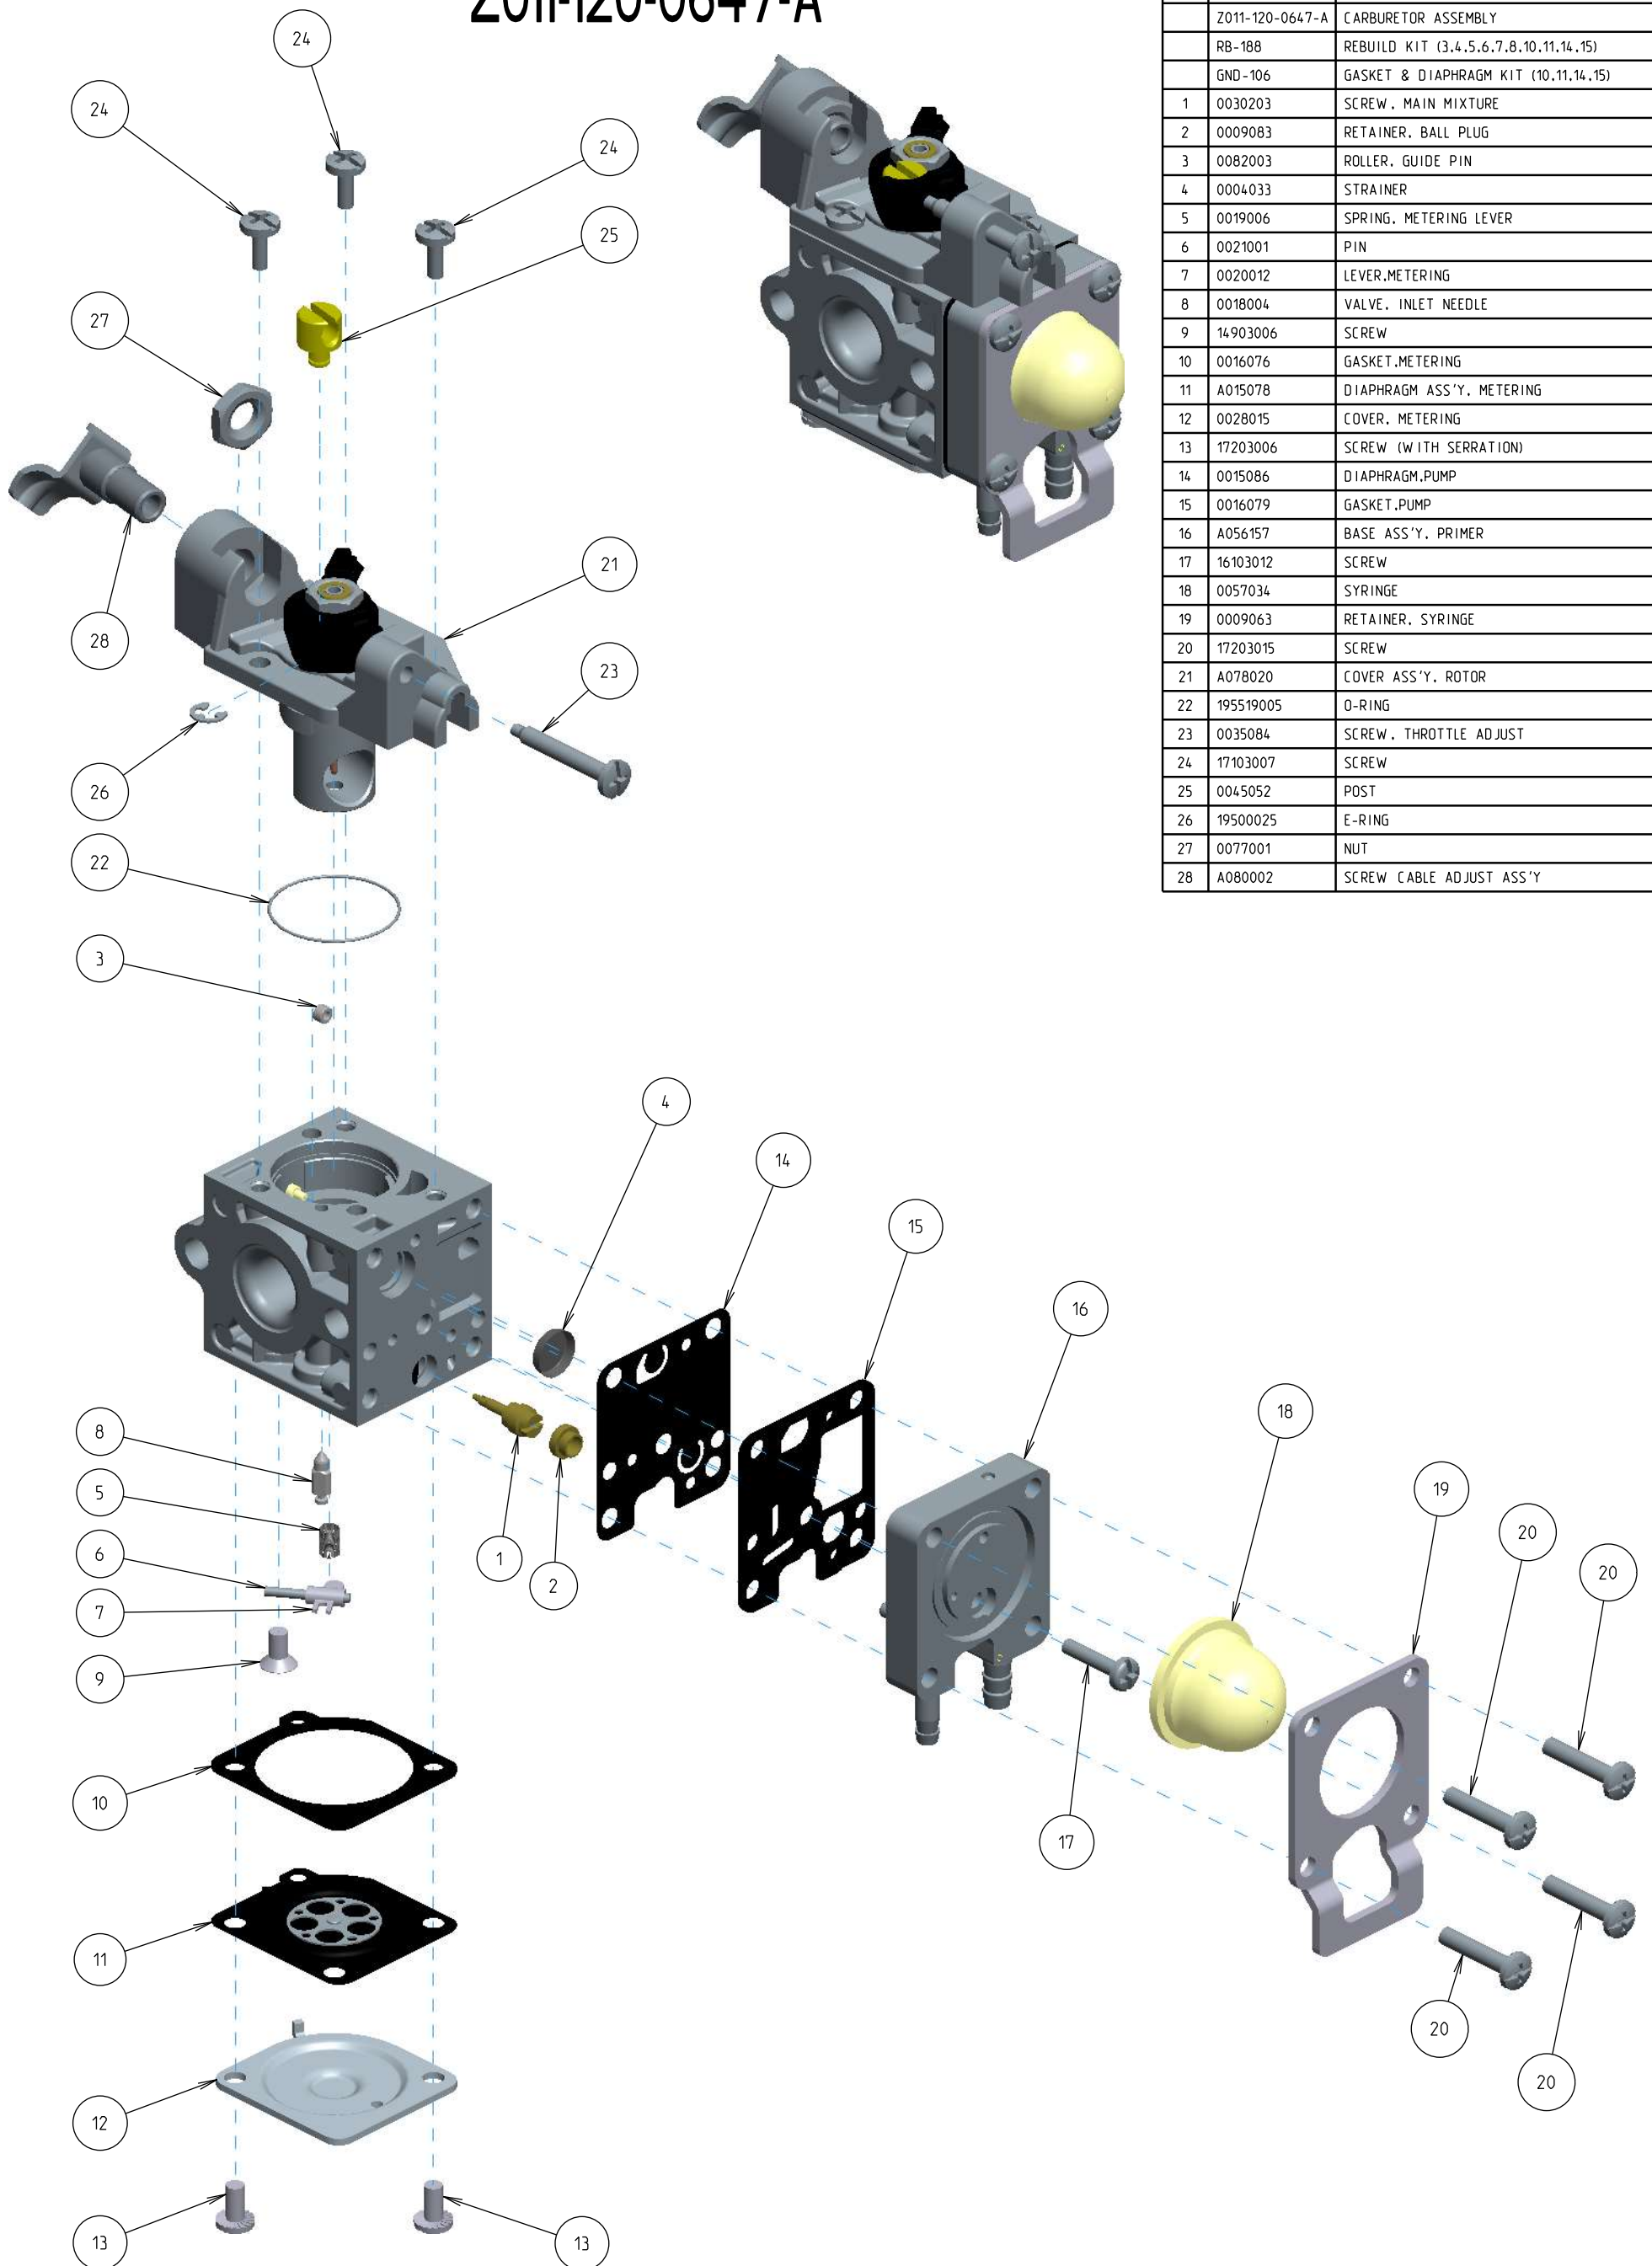

# Z011-120-0647-A

ITEM	ZAMA PART NR.	DESCRIPTION
	Z011-120-0647-A	CARBURETOR ASSEMBLY
	RB-188	REBUILD KIT (3,4,5,6,7,8,10,11,14,15)
	GND-106	GASKET & DIAPHRAGM KIT (10,11,14,15)
1	0030203	SCREW, MAIN MIXTURE
2	0009083	RETAINER, BALL PLUG
3	0082003	ROLLER, GUIDE PIN
4	0004033	STRAINER
5	0019006	SPRING, METERING LEVER
6	0021001	PIN
7	0020012	LEVER, METERING
8	0018004	VALVE, INLET NEEDLE
9	14903006	SCREW
10	0016076	GASKET, METERING
11	A015078	DIAPHRAGM ASS'Y, METERING
12	0028015	COVER, METERING
13	17203006	SCREW (WITH SERRATION)
14	0015086	DIAPHRAGM, PUMP
15	0016079	GASKET, PUMP
16	A056157	BASE ASS'Y, PRIMER
17	16103012	SCREW
18	0057034	SYRINGE
19	0009063	RETAINER, SYRINGE
20	17203015	SCREW
21	A078020	COVER ASS'Y, ROTOR
22	195519005	O-RING
23	0035084	SCREW, THROTTLE ADJUST
24	17103007	SCREW
25	0045052	POST
26	19500025	E-RING
27	0077001	NUT
28	A080002	SCREW, CABLE ADJUST ASS'Y