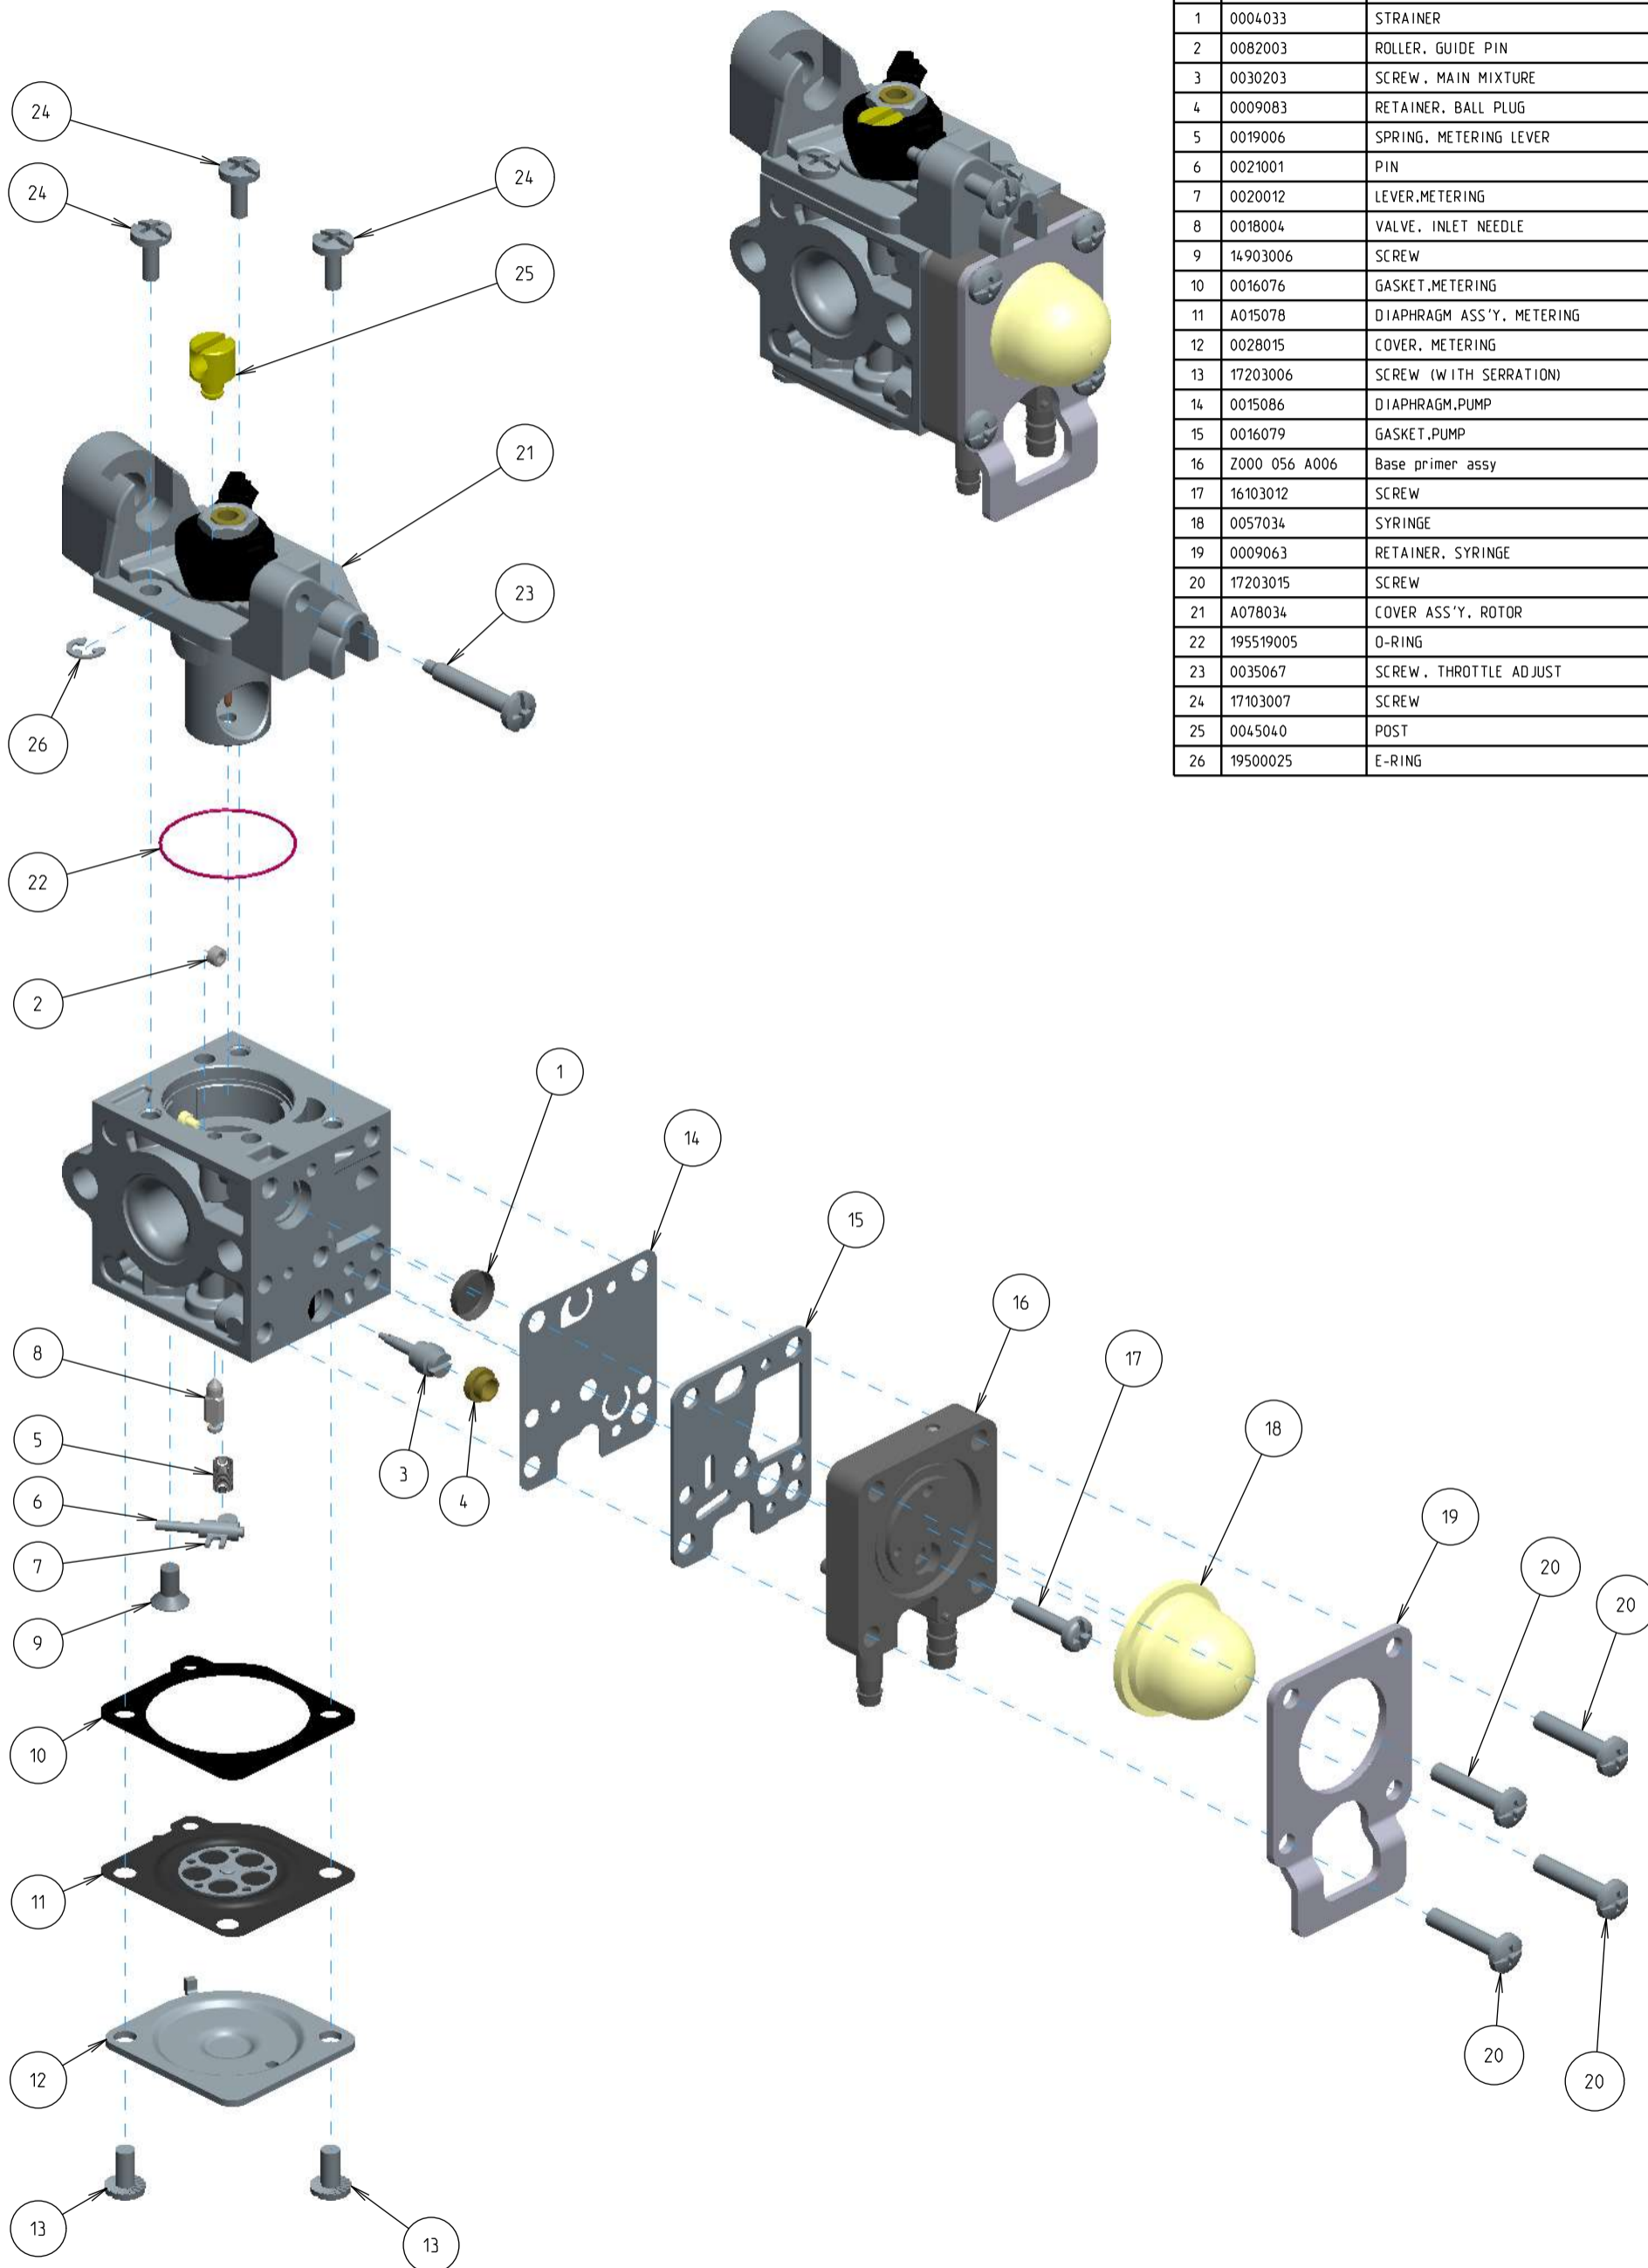

Z011-120-0646-B

ITEM	ZAMA PART NR.	DESCRIPTION
	Z011-120-0646-B	CARBURETOR ASSEMBLY
	RB-188	REBUILD KIT (1,2,5,6,7,8,10,11,14,15)
	GND-106	GASKET & DIAPHRAGM KIT (10,11,14,15)
1	0004033	STRAINER
2	0082003	ROLLER, GUIDE PIN
3	0030203	SCREW, MAIN MIXTURE
4	0009083	RETAINER, BALL PLUG
5	0019006	SPRING, METERING LEVER
6	0021001	PIN
7	0020012	LEVER, METERING
8	0018004	VALVE, INLET NEEDLE
9	14903006	SCREW
10	0016076	GASKET, METERING
11	A015078	DIAPHRAGM ASS'Y, METERING
12	0028015	COVER, METERING
13	17203006	SCREW (WITH SERRATION)
14	0015086	DIAPHRAGM, PUMP
15	0016079	GASKET, PUMP
16	Z000 056 A006	Base primer assy
17	16103012	SCREW
18	0057034	SYRINGE
19	0009063	RETAINER, SYRINGE
20	17203015	SCREW
21	A078034	COVER ASS'Y, ROTOR
22	195519005	O-RING
23	0035067	SCREW, THROTTLE ADJUST
24	17103007	SCREW
25	0045040	POST
26	19500025	E-RING