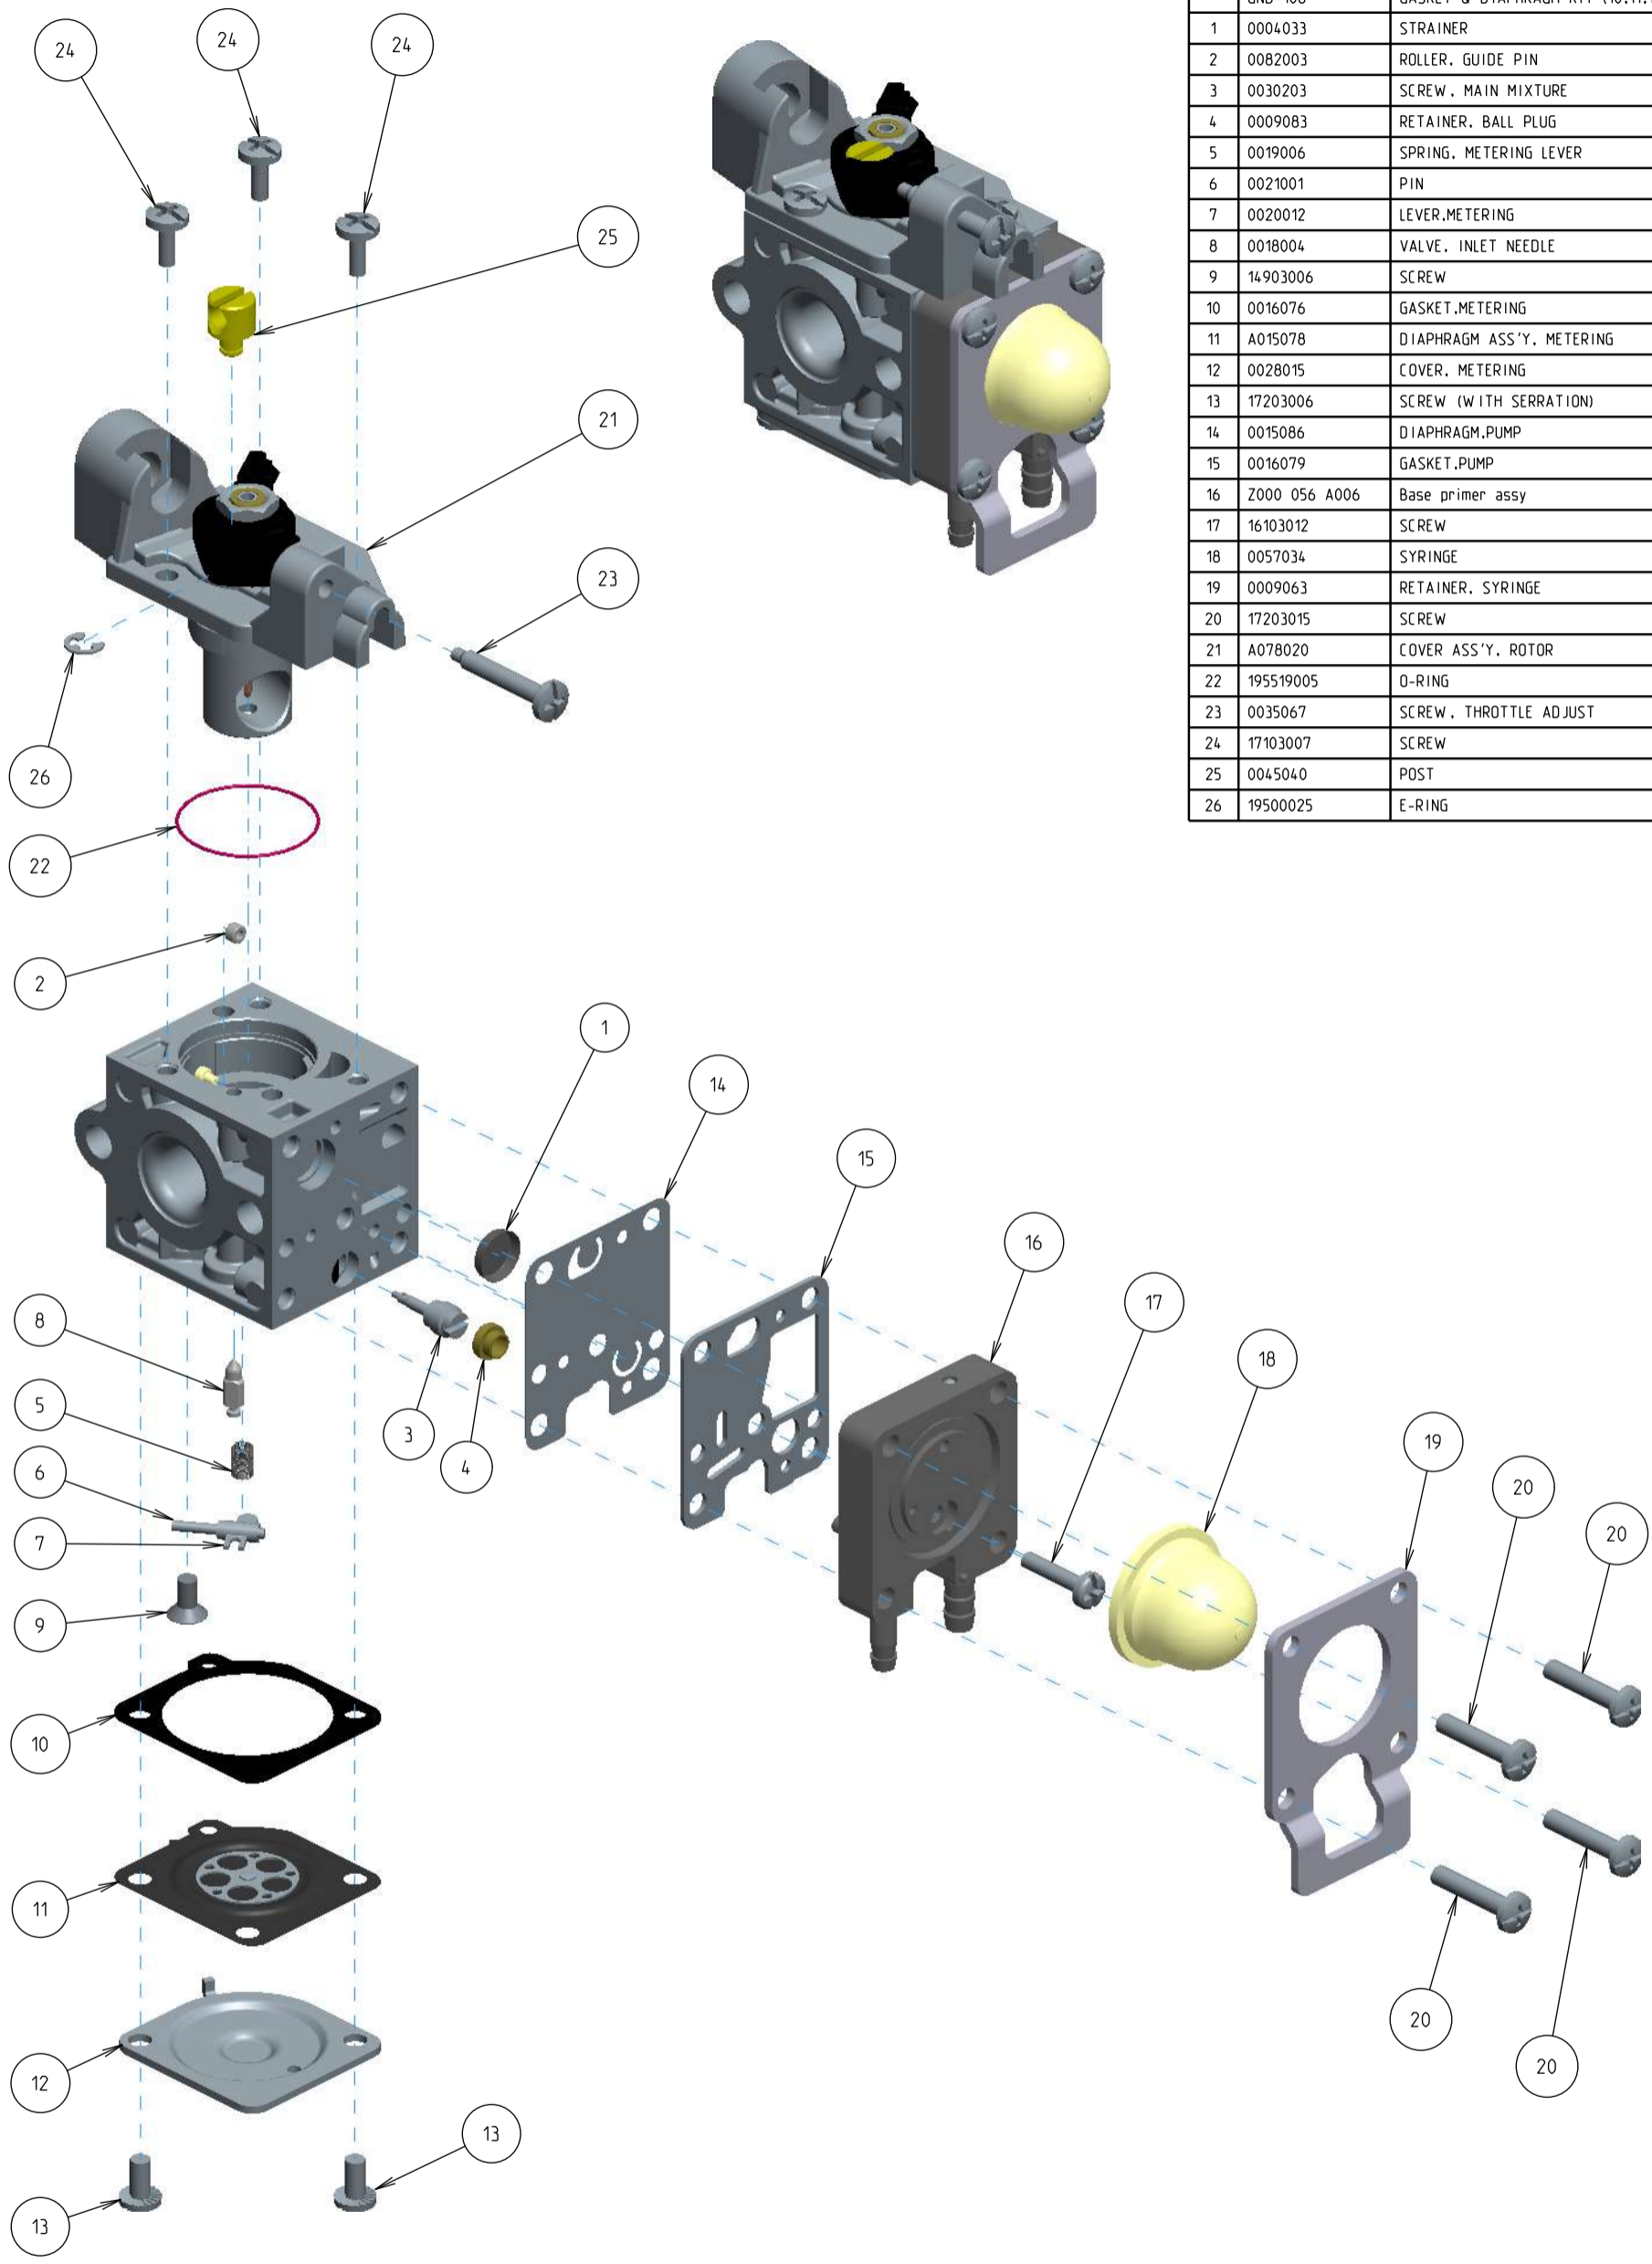

# Z011-120-0645-B

ITEM	ZAMA PART NR.	DESCRIPTION
	Z011-120-0645-B	CARBURETOR ASSEMBLY
	RB-188	REBUILD KIT (1,2,5,6,7,8,10,11,14,15)
	GND-106	GASKET & DIAPHRAGM KIT (10,11,14,15)
1	0004033	STRAINER
2	0082003	ROLLER, GUIDE PIN
3	0030203	SCREW, MAIN MIXTURE
4	0009083	RETAINER, BALL PLUG
5	0019006	SPRING, METERING LEVER
6	0021001	PIN
7	0020012	LEVER, METERING
8	0018004	VALVE, INLET NEEDLE
9	14903006	SCREW
10	0016076	GASKET, METERING
11	A015078	DIAPHRAGM ASS'Y, METERING
12	0028015	COVER, METERING
13	17203006	SCREW (WITH SERRATION)
14	0015086	DIAPHRAGM, PUMP
15	0016079	GASKET, PUMP
16	Z000 056 A006	Base primer assy
17	16103012	SCREW
18	0057034	SYRINGE
19	0009063	RETAINER, SYRINGE
20	17203015	SCREW
21	A078020	COVER ASS'Y, ROTOR
22	195519005	O-RING
23	0035067	SCREW, THROTTLE ADJUST
24	17103007	SCREW
25	0045040	POST
26	19500025	E-RING