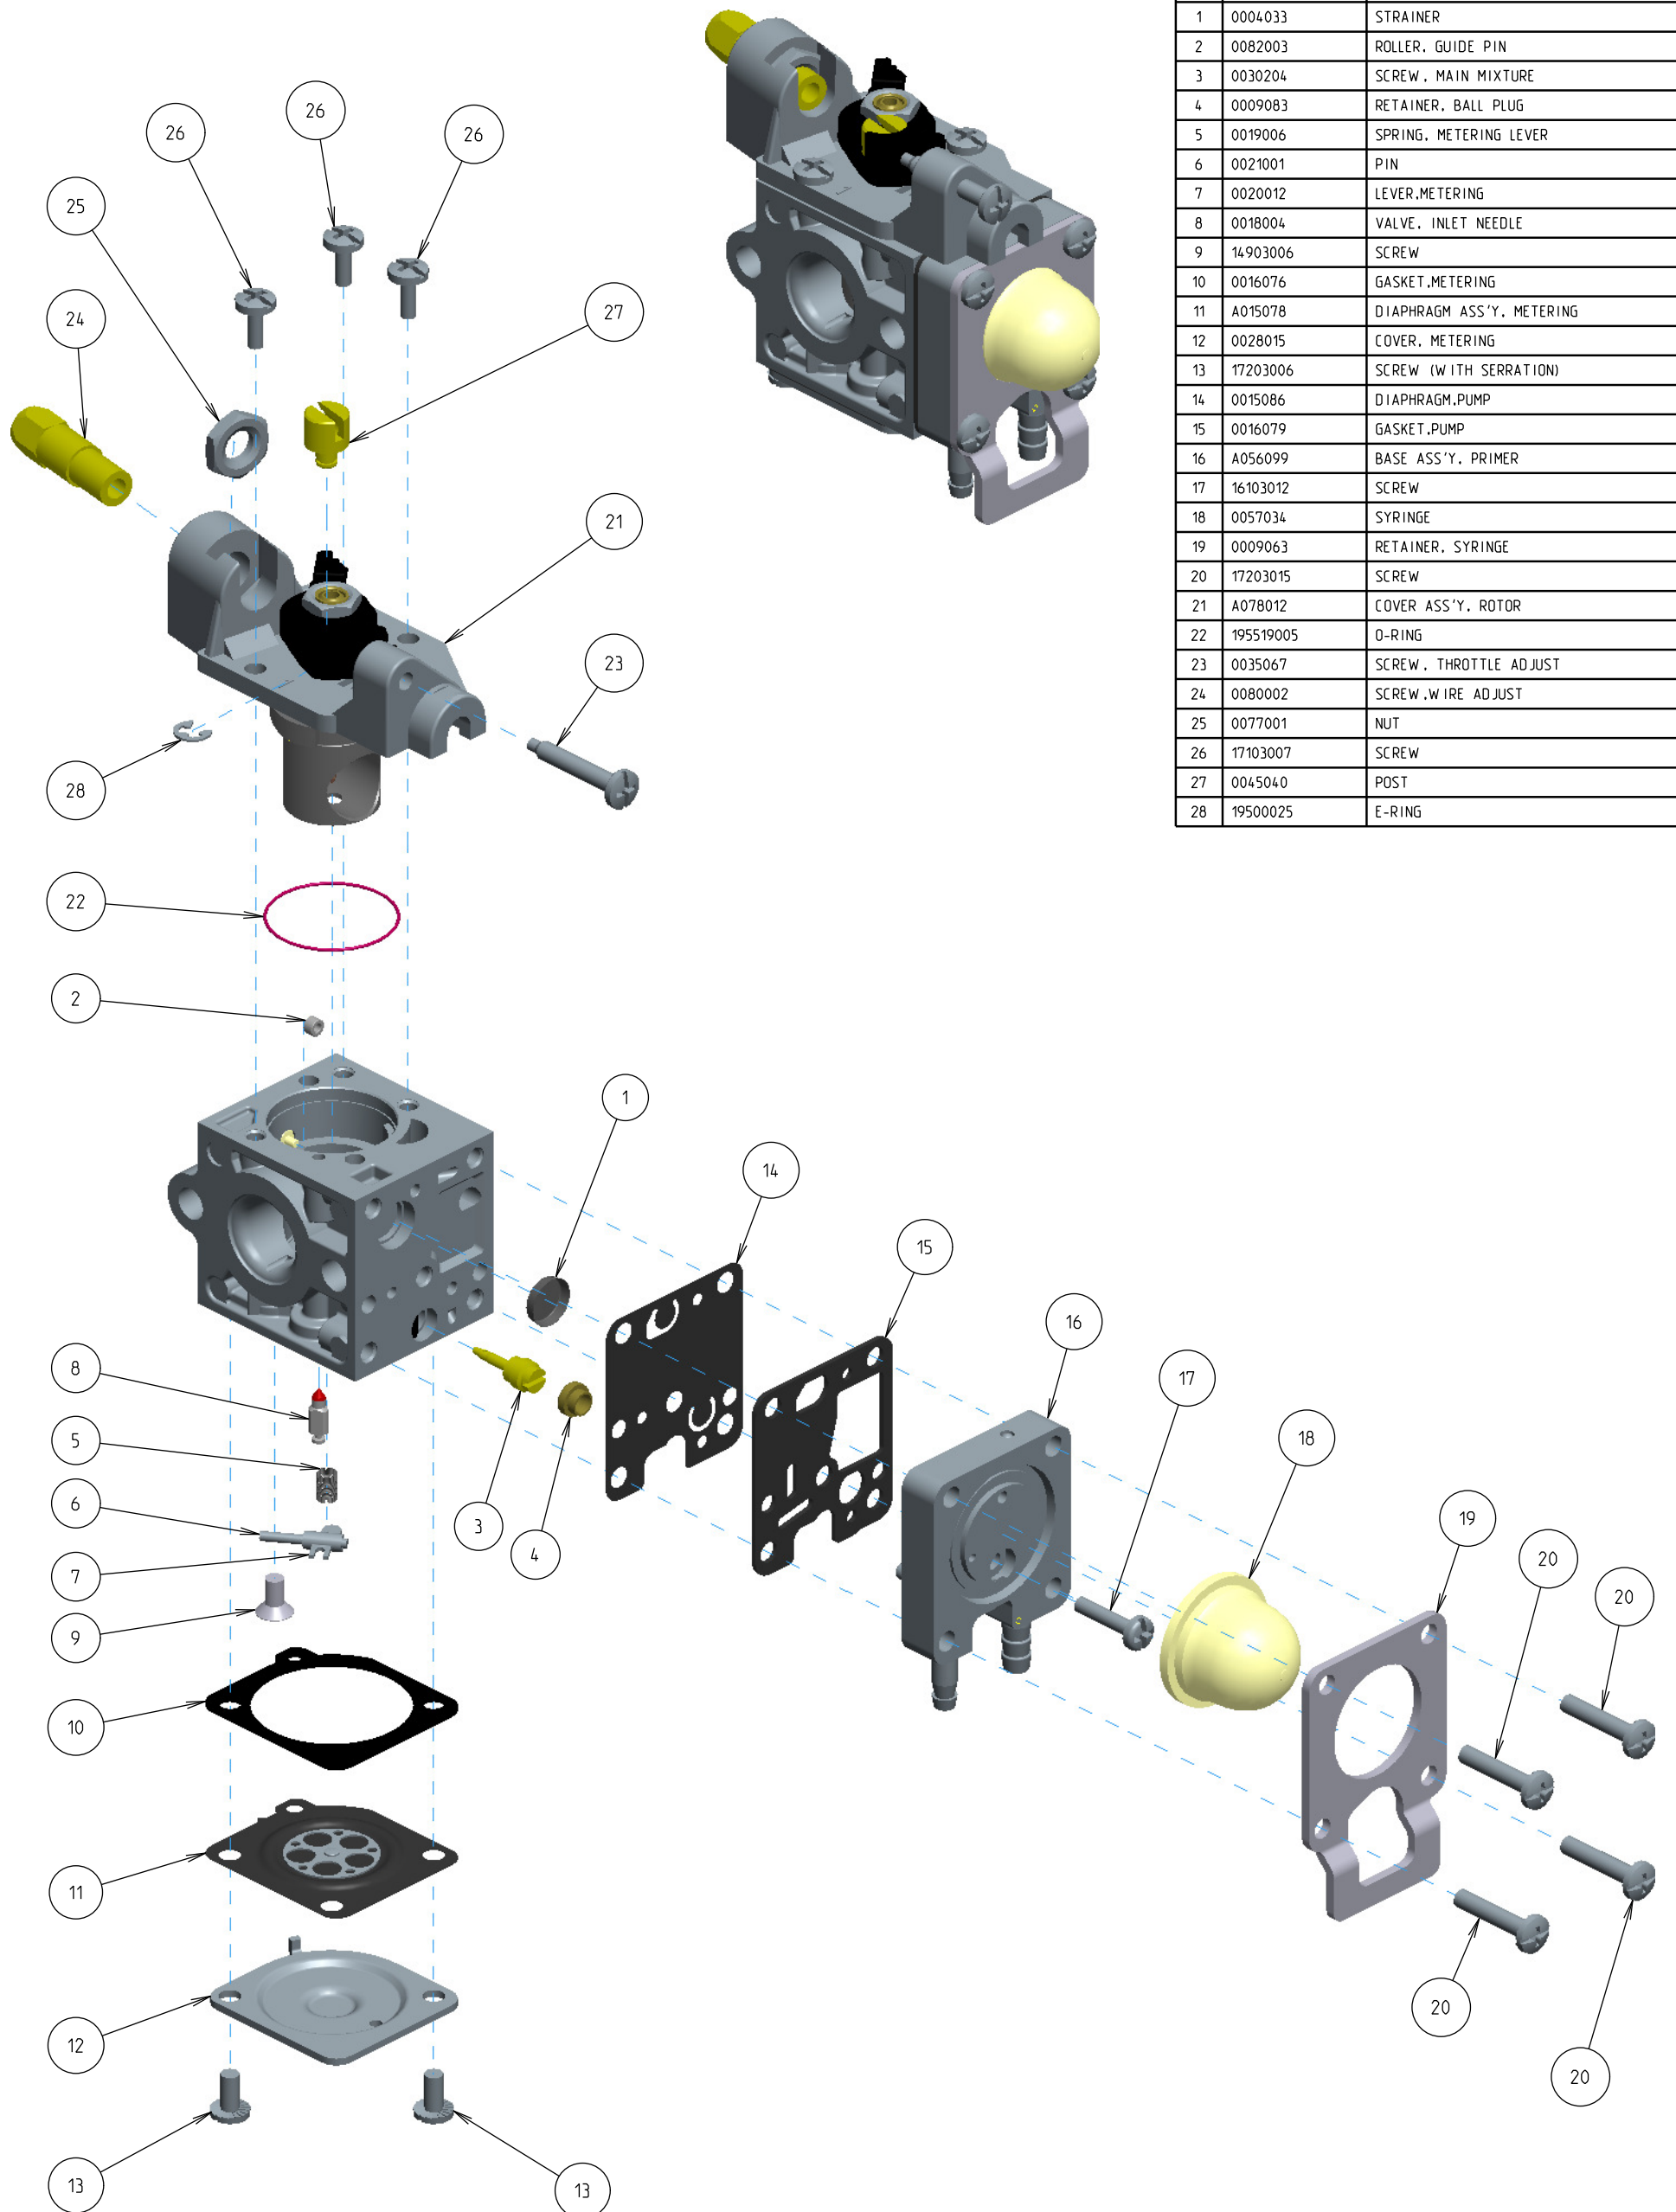

Z011-120-0642-A

ITEM	ZAMA PART NR.	DESCRIPTION
	Z011-120-0642-A	CARBURETOR ASSEMBLY
	RB-188	REBUILD KIT (1,2,5,6,7,8,10,11,14,15)
	GND-106	GASKET & DIAPHRAGM KIT (10,11,14,15)
1	0004033	STRAINER
2	0082003	ROLLER, GUIDE PIN
3	0030204	SCREW, MAIN MIXTURE
4	0009083	RETAINER, BALL PLUG
5	0019006	SPRING, METERING LEVER
6	0021001	PIN
7	0020012	LEVER, METERING
8	0018004	VALVE, INLET NEEDLE
9	14903006	SCREW
10	0016076	GASKET, METERING
11	A015078	DIAPHRAGM ASS'Y, METERING
12	0028015	COVER, METERING
13	17203006	SCREW (WITH SERRATION)
14	0015086	DIAPHRAGM, PUMP
15	0016079	GASKET, PUMP
16	A056099	BASE ASS'Y, PRIMER
17	16103012	SCREW
18	0057034	SYRINGE
19	0009063	RETAINER, SYRINGE
20	17203015	SCREW
21	A078012	COVER ASS'Y, ROTOR
22	195519005	O-RING
23	0035067	SCREW, THROTTLE ADJUST
24	0080002	SCREW, WIRE ADJUST
25	0077001	NUT
26	17103007	SCREW
27	0045040	POST
28	19500025	E-RING