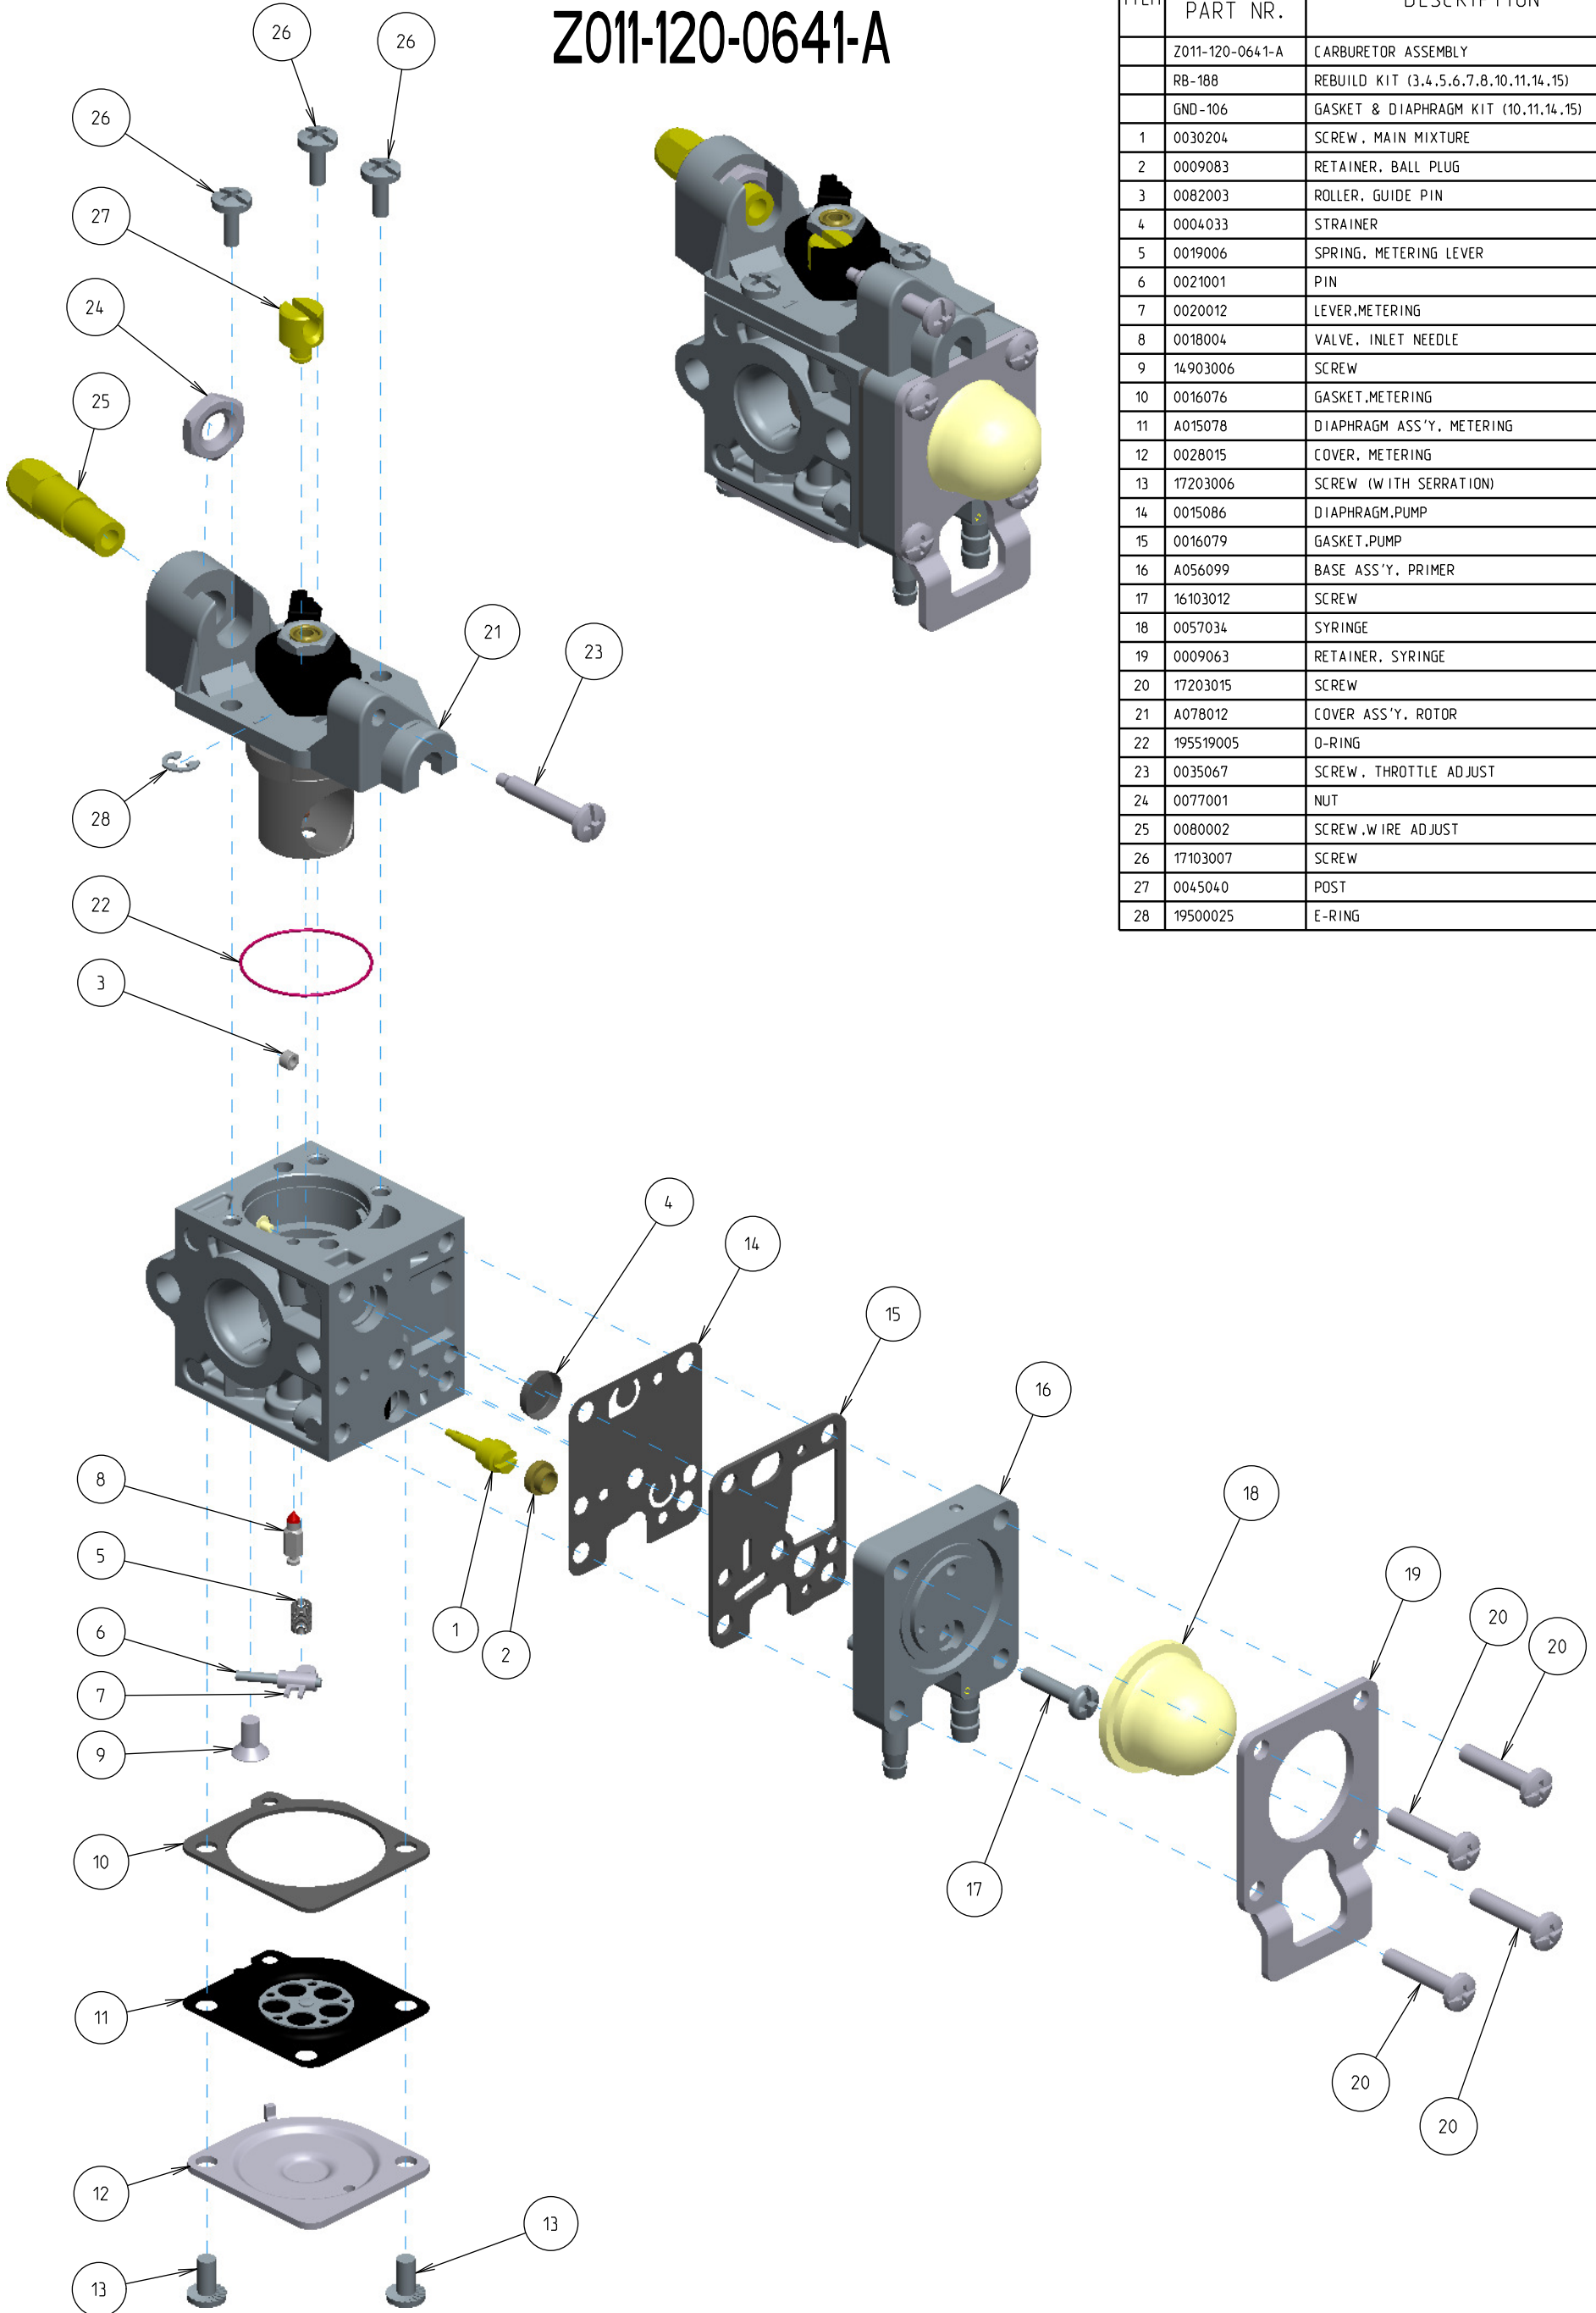

Z011-120-0641-A

ITEM	ZAMA PART NR.	DESCRIPTION
	Z011-120-0641-A	CARBURETOR ASSEMBLY
	RB-188	REBUILD KIT (3,4,5,6,7,8,10,11,14,15)
	GND-106	GASKET & DIAPHRAGM KIT (10,11,14,15)
1	0030204	SCREW, MAIN MIXTURE
2	0009083	RETAINER, BALL PLUG
3	0082003	ROLLER, GUIDE PIN
4	0004033	STRAINER
5	0019006	SPRING, METERING LEVER
6	0021001	PIN
7	0020012	LEVER, METERING
8	0018004	VALVE, INLET NEEDLE
9	14903006	SCREW
10	0016076	GASKET, METERING
11	A015078	DIAPHRAGM ASS'Y, METERING
12	0028015	COVER, METERING
13	17203006	SCREW (WITH SERRATION)
14	0015086	DIAPHRAGM, PUMP
15	0016079	GASKET, PUMP
16	A056099	BASE ASS'Y, PRIMER
17	16103012	SCREW
18	0057034	SYRINGE
19	0009063	RETAINER, SYRINGE
20	17203015	SCREW
21	A078012	COVER ASS'Y, ROTOR
22	195519005	O-RING
23	0035067	SCREW, THROTTLE ADJUST
24	0077001	NUT
25	0080002	SCREW, WIRE ADJUST
26	17103007	SCREW
27	0045040	POST
28	19500025	E-RING