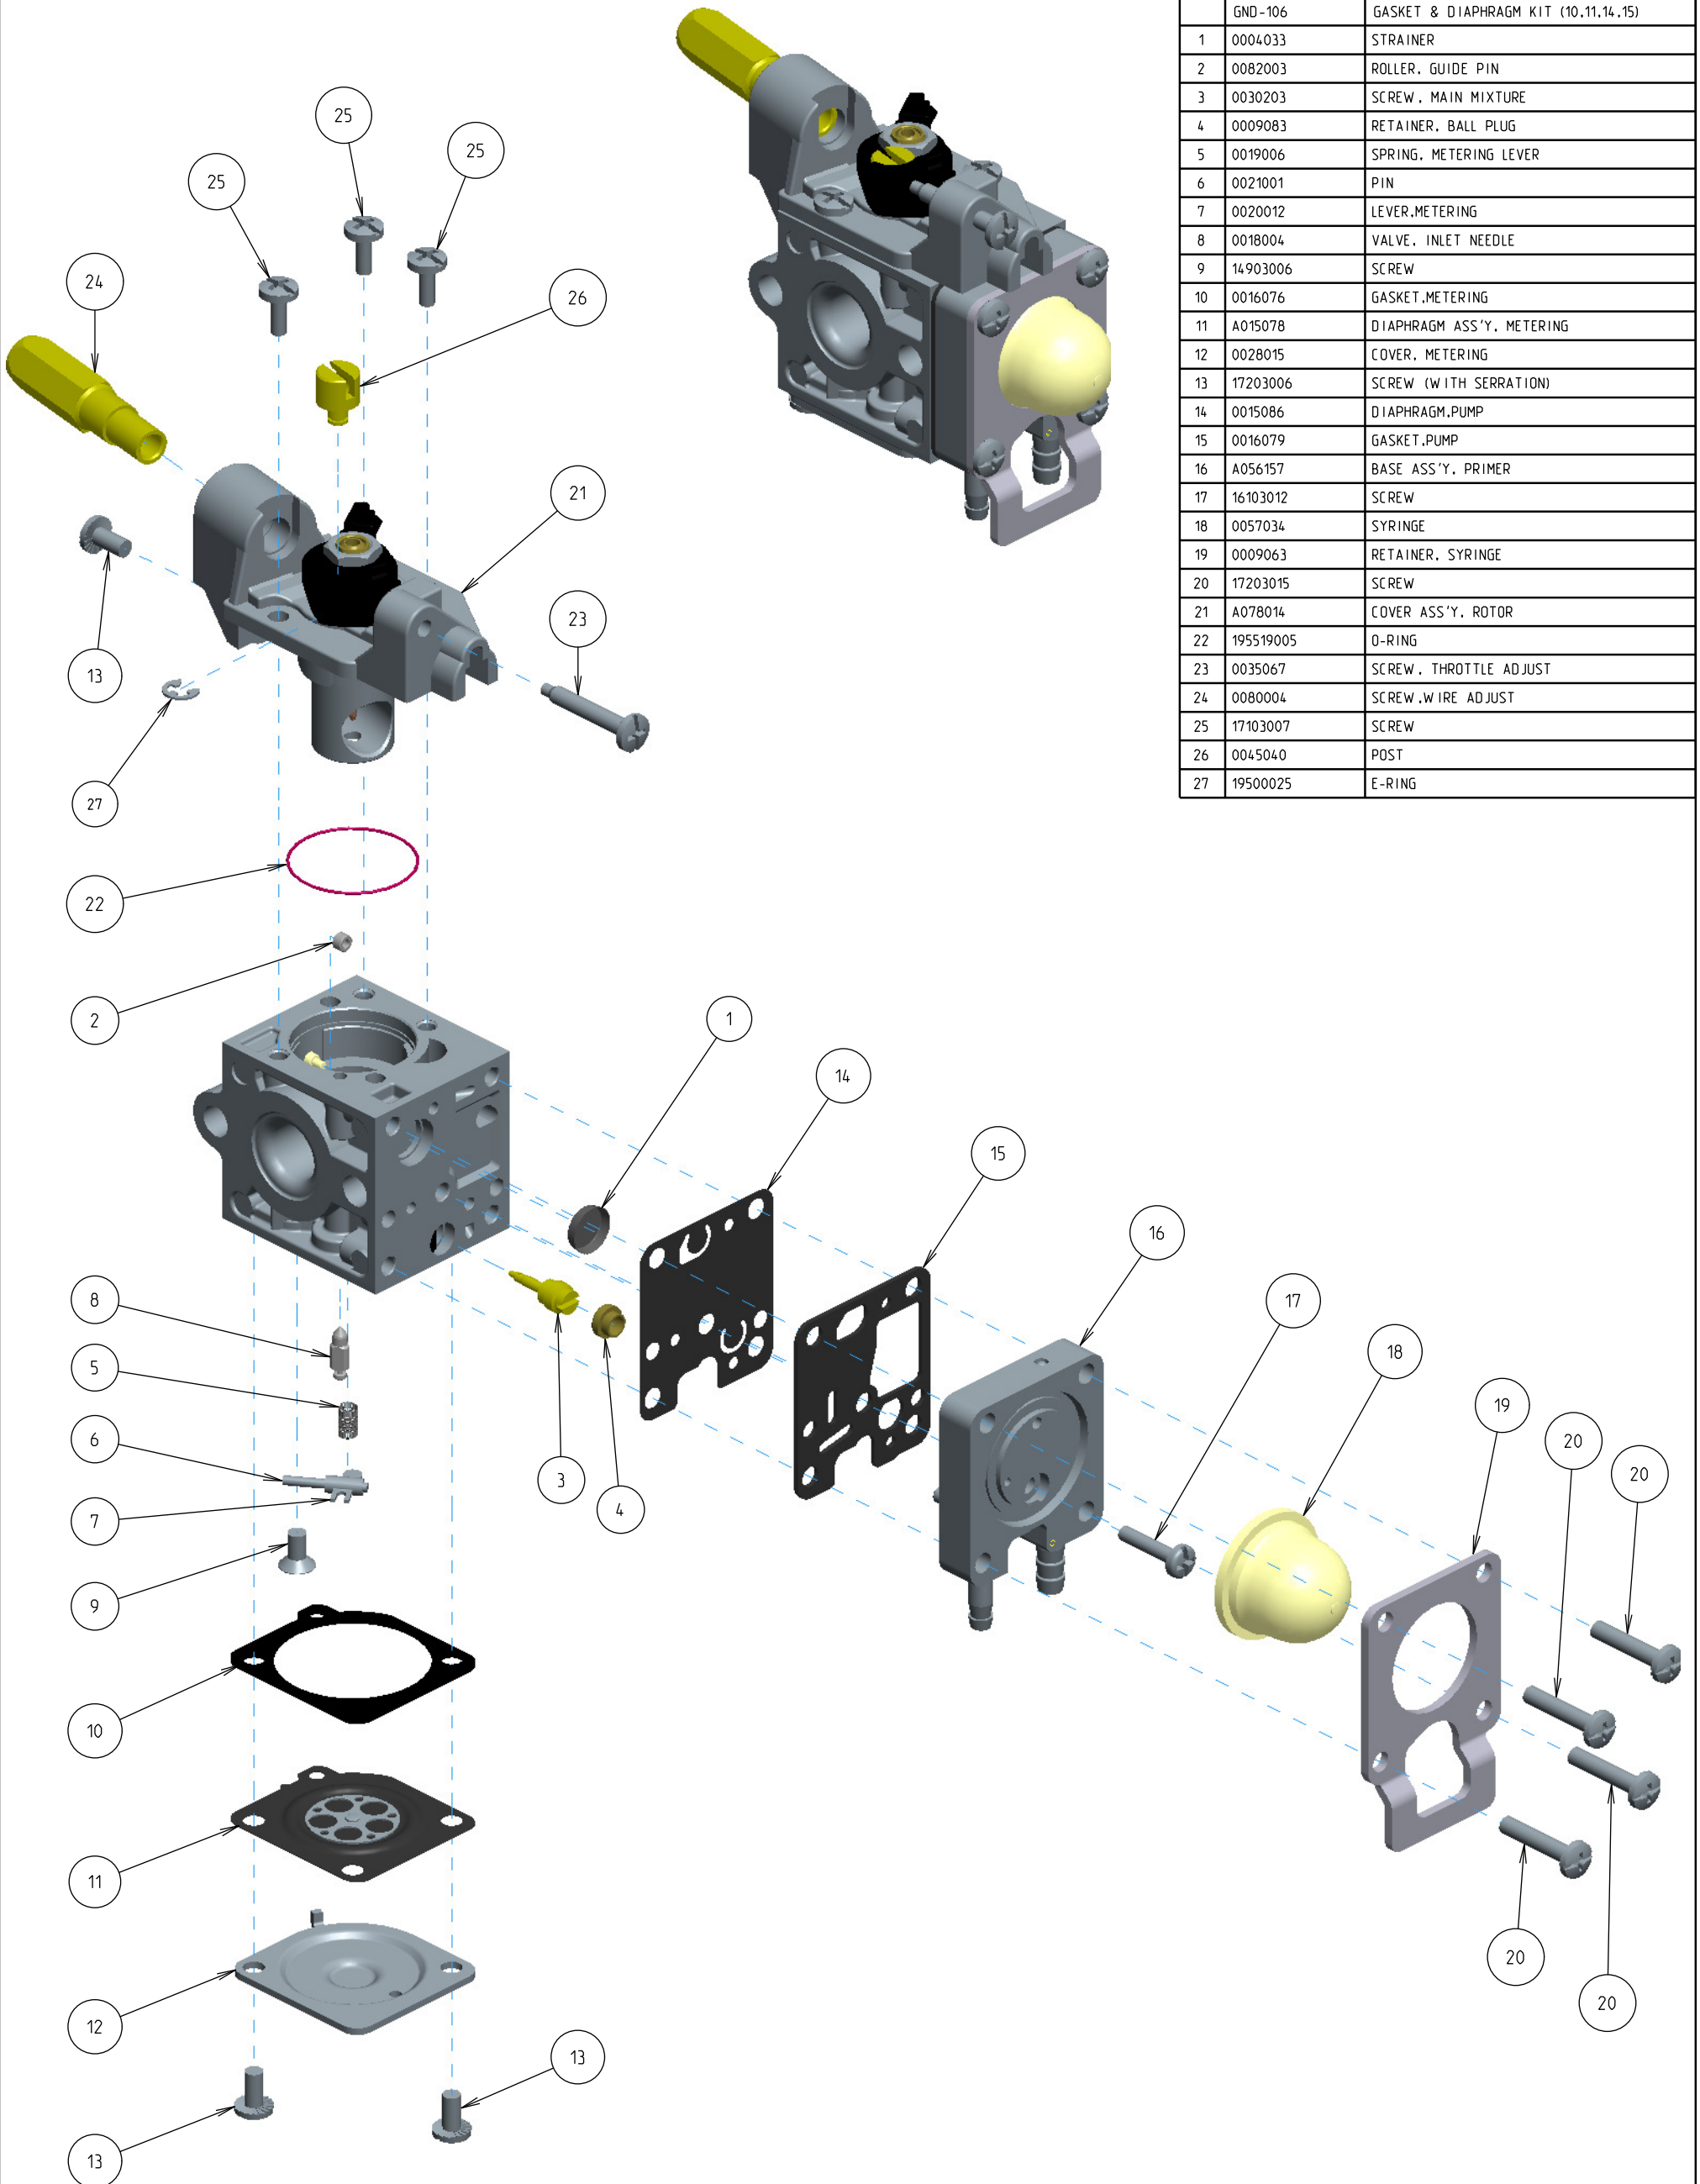

Z011-120-0638-A

ITEM	ZAMA PART NR.	DESCRIPTION
	Z011-120-0638-A	CARBURETOR ASSEMBLY
	RB-188	REBUILD KIT (1,2,5,6,7,8,10,11,14,15)
	GND-106	GASKET & DIAPHRAGM KIT (10,11,14,15)
1	0004033	STRAINER
2	0082003	ROLLER, GUIDE PIN
3	0030203	SCREW, MAIN MIXTURE
4	0009083	RETAINER, BALL PLUG
5	0019006	SPRING, METERING LEVER
6	0021001	PIN
7	0020012	LEVER, METERING
8	0018004	VALVE, INLET NEEDLE
9	14903006	SCREW
10	0016076	GASKET, METERING
11	A015078	DIAPHRAGM ASS'Y, METERING
12	0028015	COVER, METERING
13	17203006	SCREW (WITH SERRATION)
14	0015086	DIAPHRAGM, PUMP
15	0016079	GASKET, PUMP
16	A056157	BASE ASS'Y, PRIMER
17	16103012	SCREW
18	0057034	SYRINGE
19	0009063	RETAINER, SYRINGE
20	17203015	SCREW
21	A078014	COVER ASS'Y, ROTOR
22	195519005	O-RING
23	0035067	SCREW, THROTTLE ADJUST
24	0080004	SCREW, WIRE ADJUST
25	17103007	SCREW
26	0045040	POST
27	19500025	E-RING