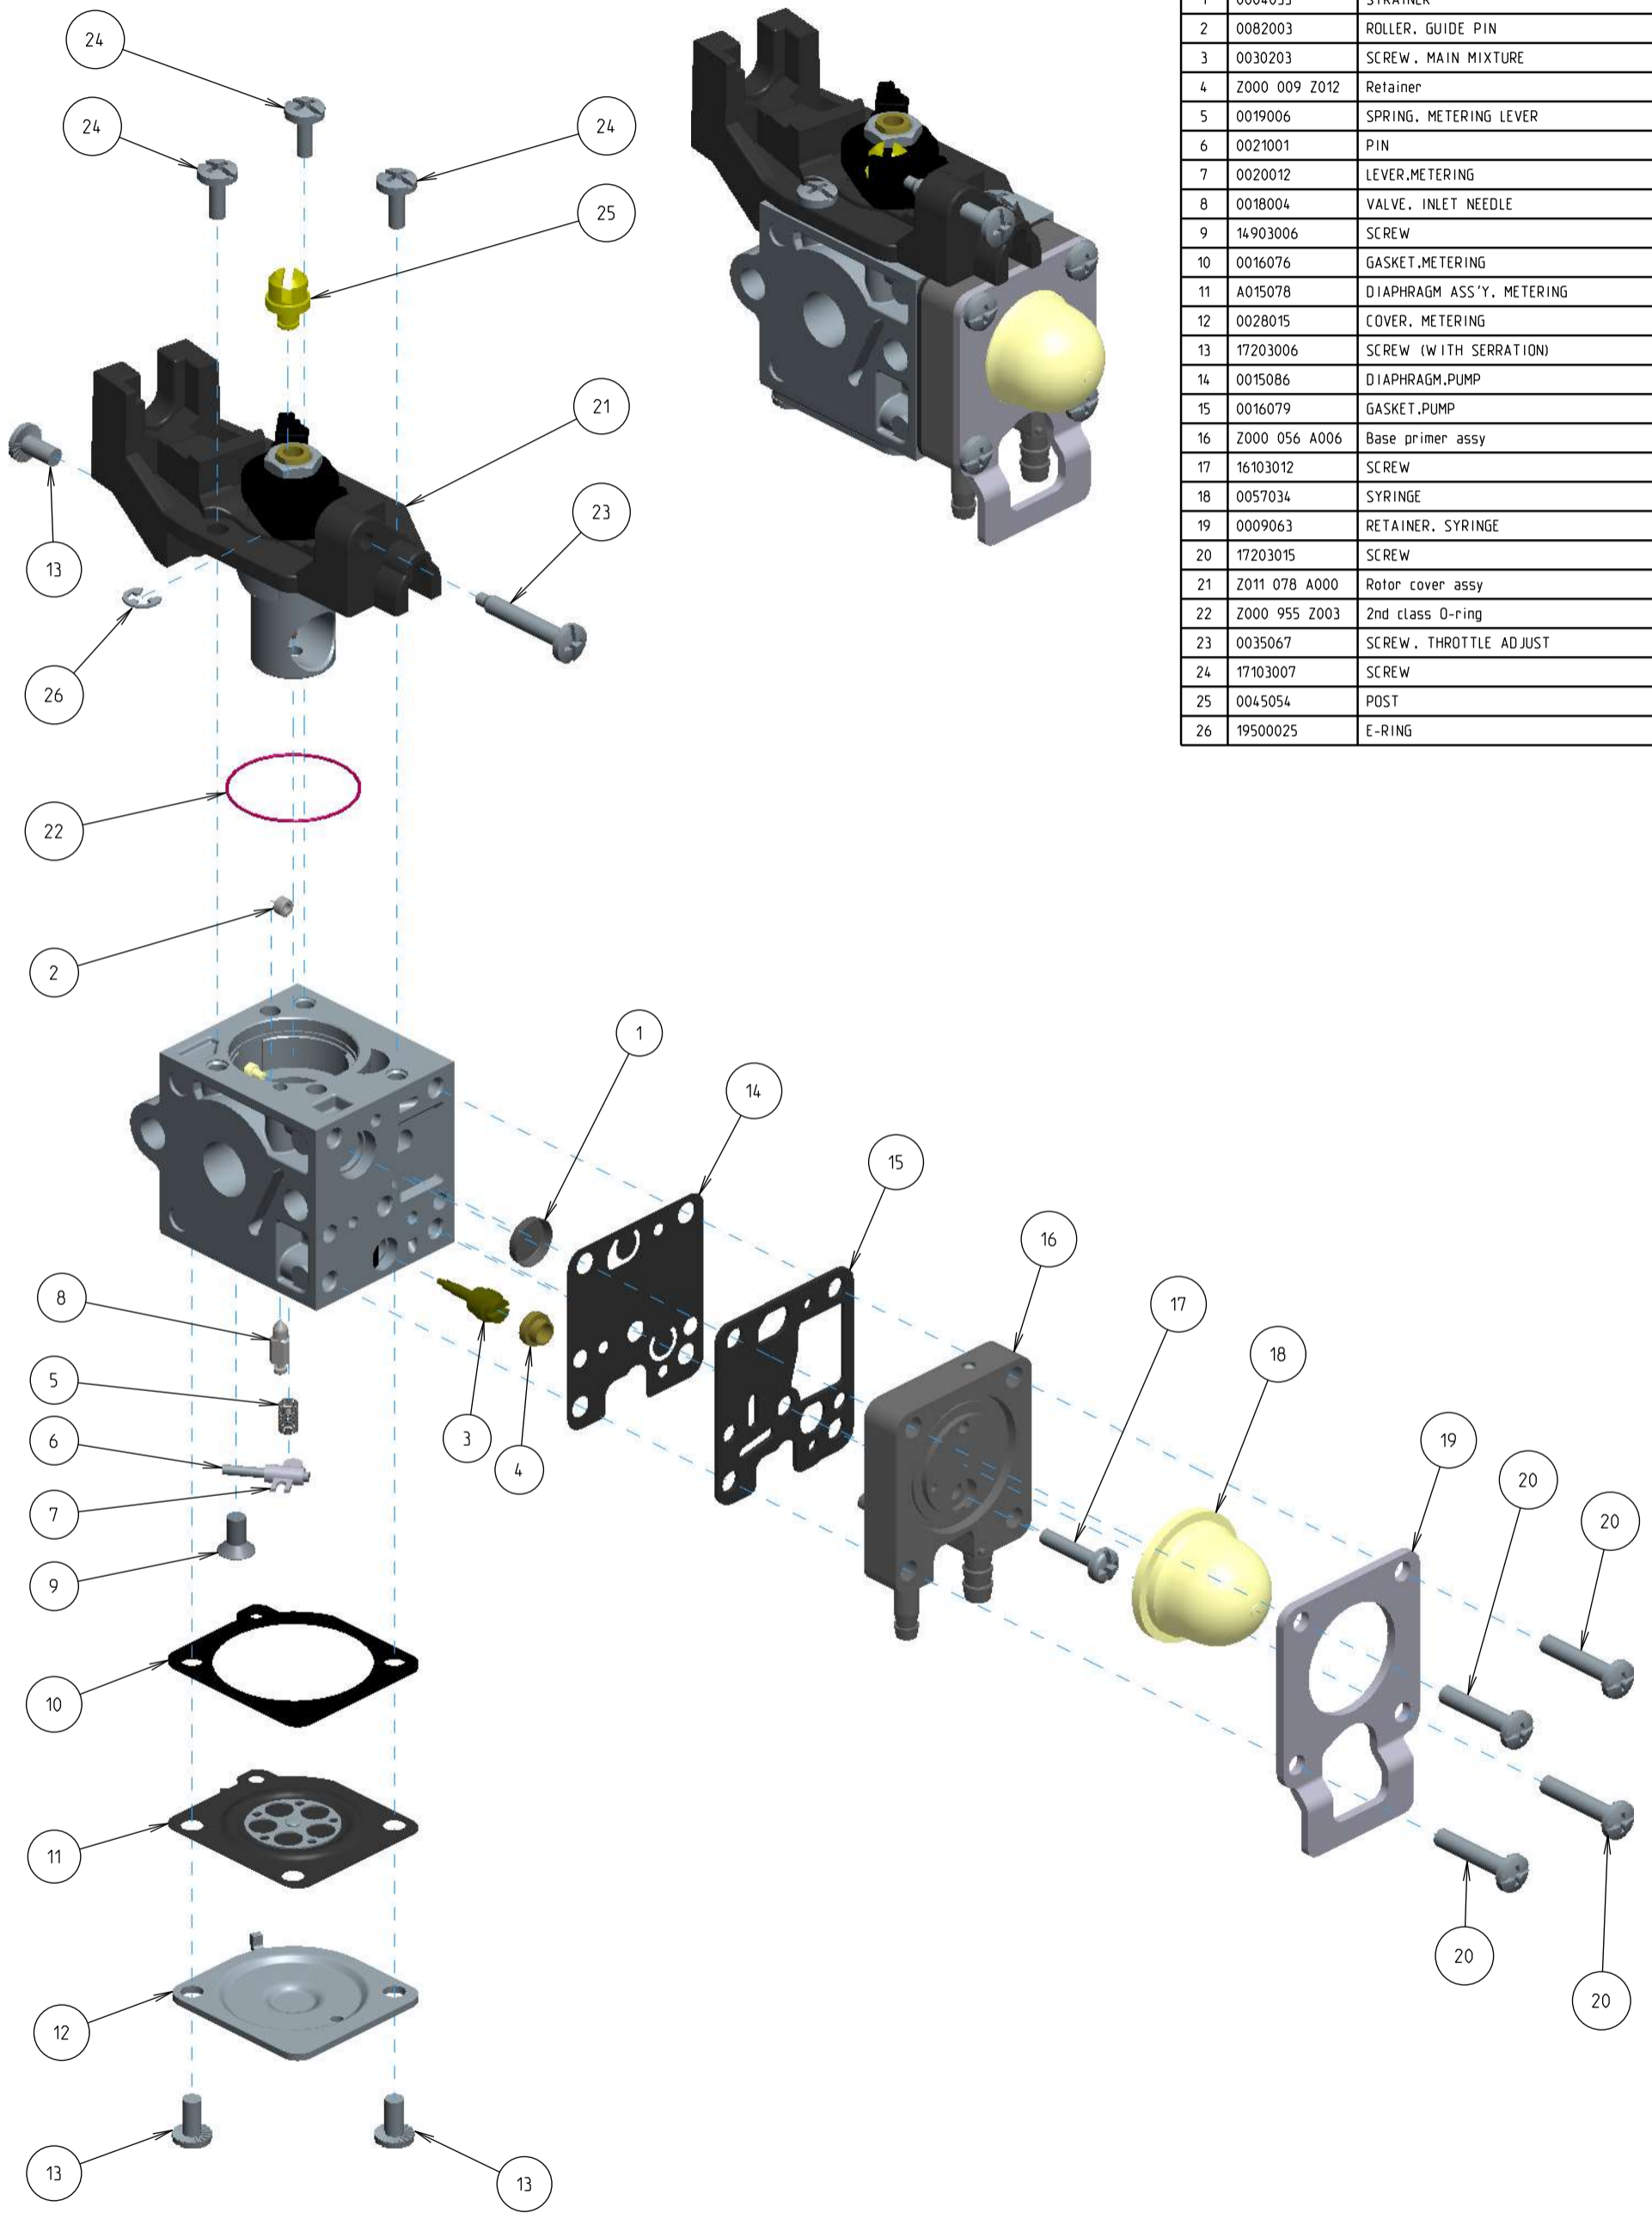

Z011-120-0632-A

ITEM	ZAMA PART NR.	DESCRIPTION
	Z011-120-0632-A	CARBURETOR ASSEMBLY
	RB-188	REBUILD KIT (1,2,5,6,7,8,10,11,14,15)
	GND-106	GASKET & DIAPHRAGM KIT (10,11,14,15)
1	0004033	STRAINER
2	0082003	ROLLER, GUIDE PIN
3	0030203	SCREW, MAIN MIXTURE
4	Z000 009 Z012	Retainer
5	0019006	SPRING, METERING LEVER
6	0021001	PIN
7	0020012	LEVER, METERING
8	0018004	VALVE, INLET NEEDLE
9	14903006	SCREW
10	0016076	GASKET, METERING
11	A015078	DIAPHRAGM ASS'Y, METERING
12	0028015	COVER, METERING
13	17203006	SCREW (WITH SERRATION)
14	0015086	DIAPHRAGM, PUMP
15	0016079	GASKET, PUMP
16	Z000 056 A006	Base primer assy
17	16103012	SCREW
18	0057034	SYRINGE
19	0009063	RETAINER, SYRINGE
20	17203015	SCREW
21	Z011 078 A000	Rotor cover assy
22	Z000 955 Z003	2nd class O-ring
23	0035067	SCREW, THROTTLE ADJUST
24	17103007	SCREW
25	0045054	POST
26	19500025	E-RING