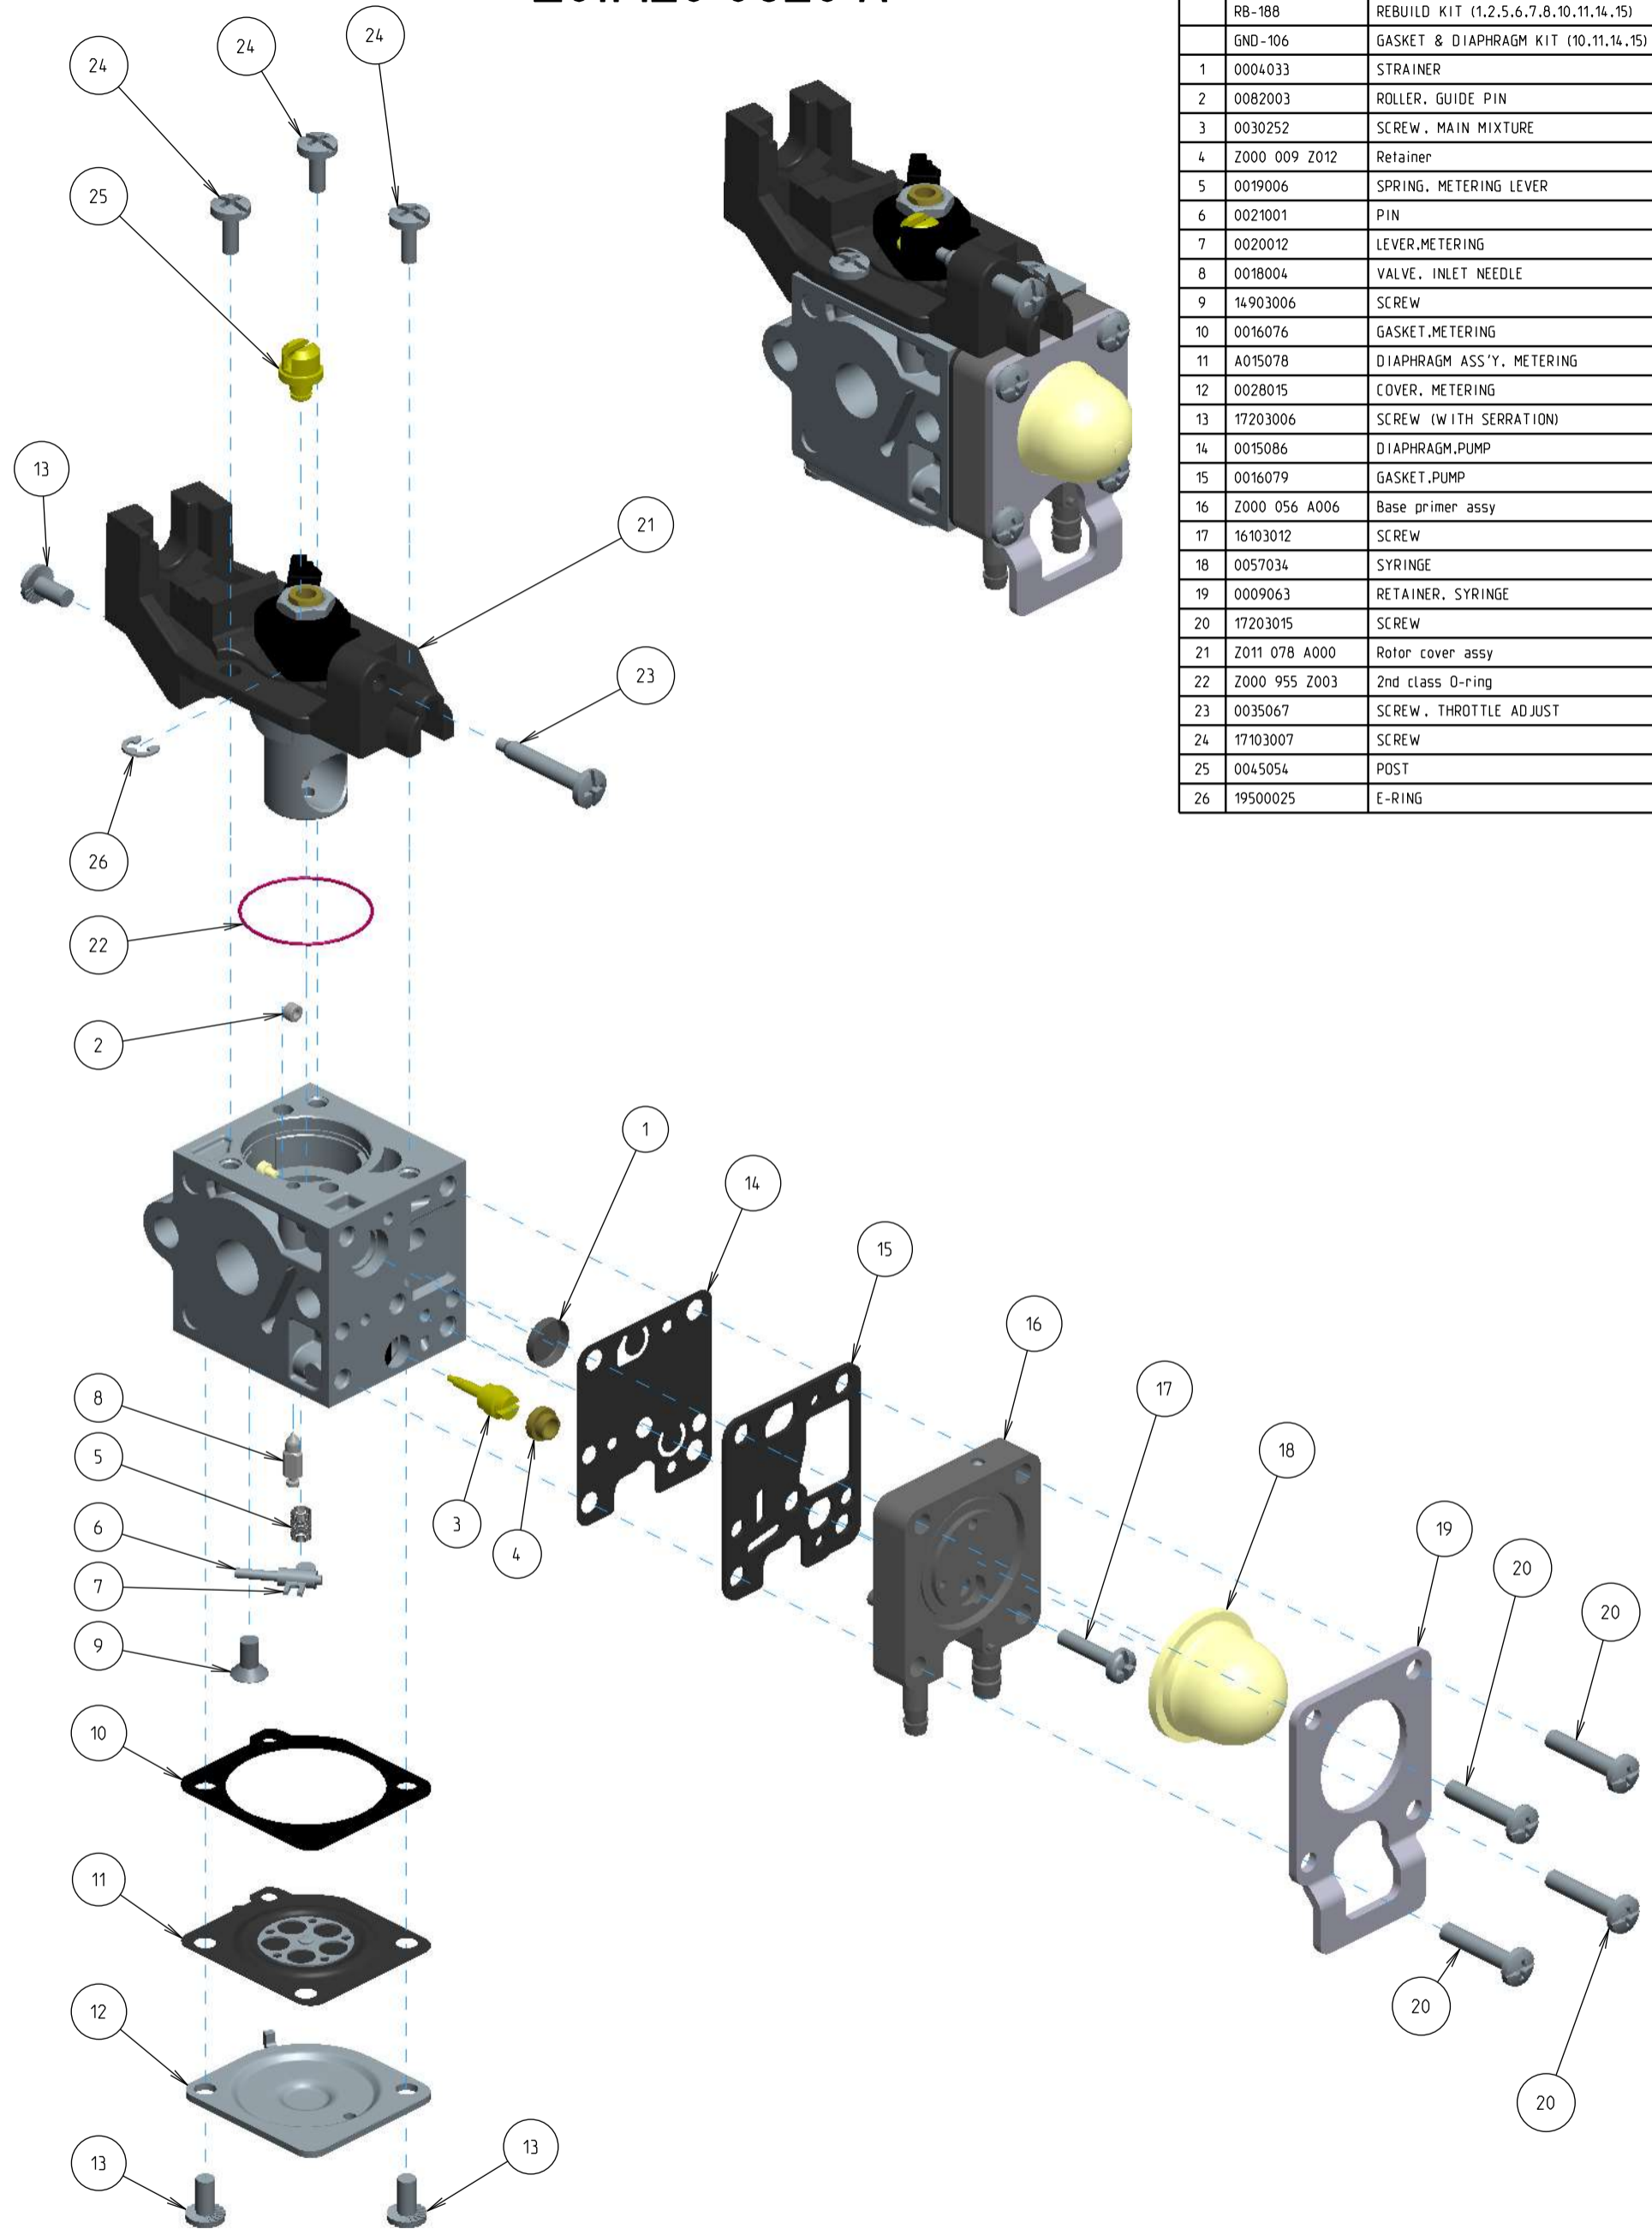

Z011-120-0629-A

ITEM	ZAMA PART NR.	DESCRIPTION
	Z011-120-0629-A	CARBURETOR ASSEMBLY
	RB-188	REBUILD KIT (1,2,5,6,7,8,10,11,14,15)
	GND-106	GASKET & DIAPHRAGM KIT (10,11,14,15)
1	0004033	STRAINER
2	0082003	ROLLER, GUIDE PIN
3	0030252	SCREW, MAIN MIXTURE
4	Z000 009 Z012	Retainer
5	0019006	SPRING, METERING LEVER
6	0021001	PIN
7	0020012	LEVER, METERING
8	0018004	VALVE, INLET NEEDLE
9	14903006	SCREW
10	0016076	GASKET, METERING
11	A015078	DIAPHRAGM ASS'Y, METERING
12	0028015	COVER, METERING
13	17203006	SCREW (WITH SERRATION)
14	0015086	DIAPHRAGM, PUMP
15	0016079	GASKET, PUMP
16	Z000 056 A006	Base primer assy
17	16103012	SCREW
18	0057034	SYRINGE
19	0009063	RETAINER, SYRINGE
20	17203015	SCREW
21	Z011 078 A000	Rotor cover assy
22	Z000 955 Z003	2nd class O-ring
23	0035067	SCREW, THROTTLE ADJUST
24	17103007	SCREW
25	0045054	POST
26	19500025	E-RING