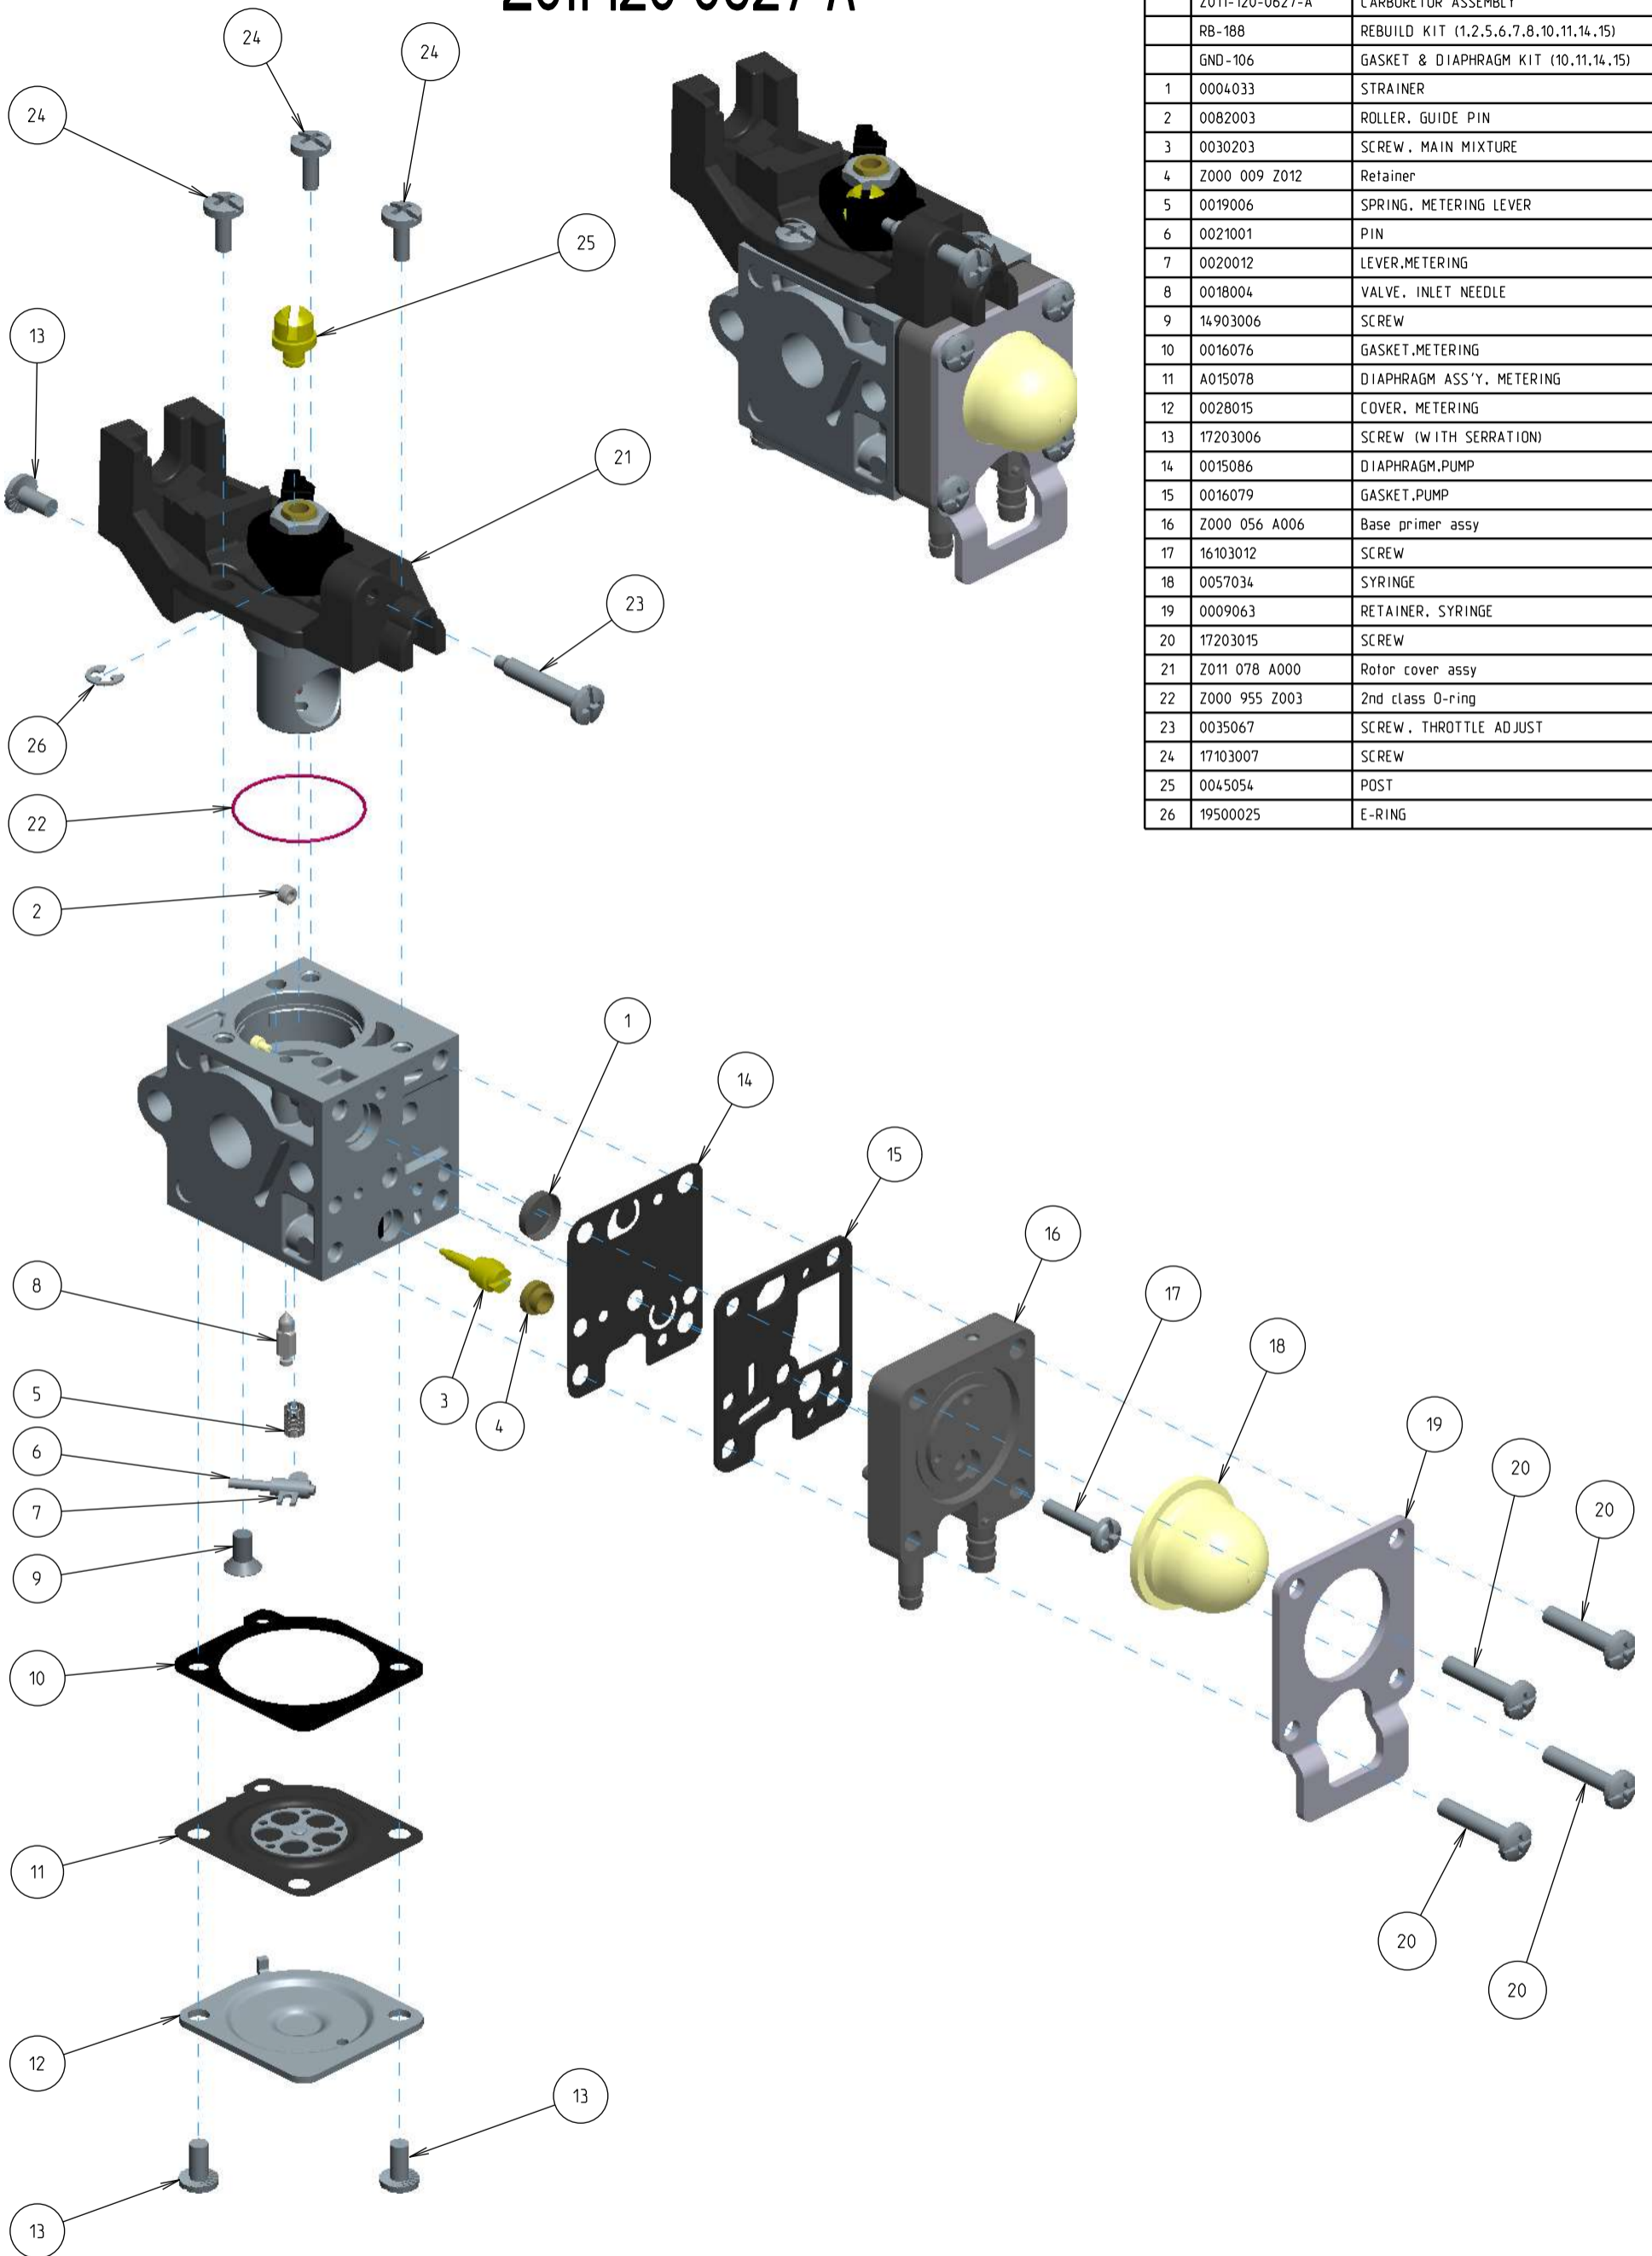

# Z011-120-0627-A

ITEM	ZAMA PART NR.	DESCRIPTION
	Z011-120-0627-A	CARBURETOR ASSEMBLY
	RB-188	REBUILD KIT (1,2,5,6,7,8,10,11,14,15)
	GND-106	GASKET & DIAPHRAGM KIT (10,11,14,15)
1	0004033	STRAINER
2	0082003	ROLLER, GUIDE PIN
3	0030203	SCREW, MAIN MIXTURE
4	Z000 009 Z012	Retainer
5	0019006	SPRING, METERING LEVER
6	0021001	PIN
7	0020012	LEVER, METERING
8	0018004	VALVE, INLET NEEDLE
9	14903006	SCREW
10	0016076	GASKET, METERING
11	A015078	DIAPHRAGM ASS'Y, METERING
12	0028015	COVER, METERING
13	17203006	SCREW (WITH SERRATION)
14	0015086	DIAPHRAGM, PUMP
15	0016079	GASKET, PUMP
16	Z000 056 A006	Base primer assy
17	16103012	SCREW
18	0057034	SYRINGE
19	0009063	RETAINER, SYRINGE
20	17203015	SCREW
21	Z011 078 A000	Rotor cover assy
22	Z000 955 Z003	2nd class O-ring
23	0035067	SCREW, THROTTLE ADJUST
24	17103007	SCREW
25	0045054	POST
26	19500025	E-RING