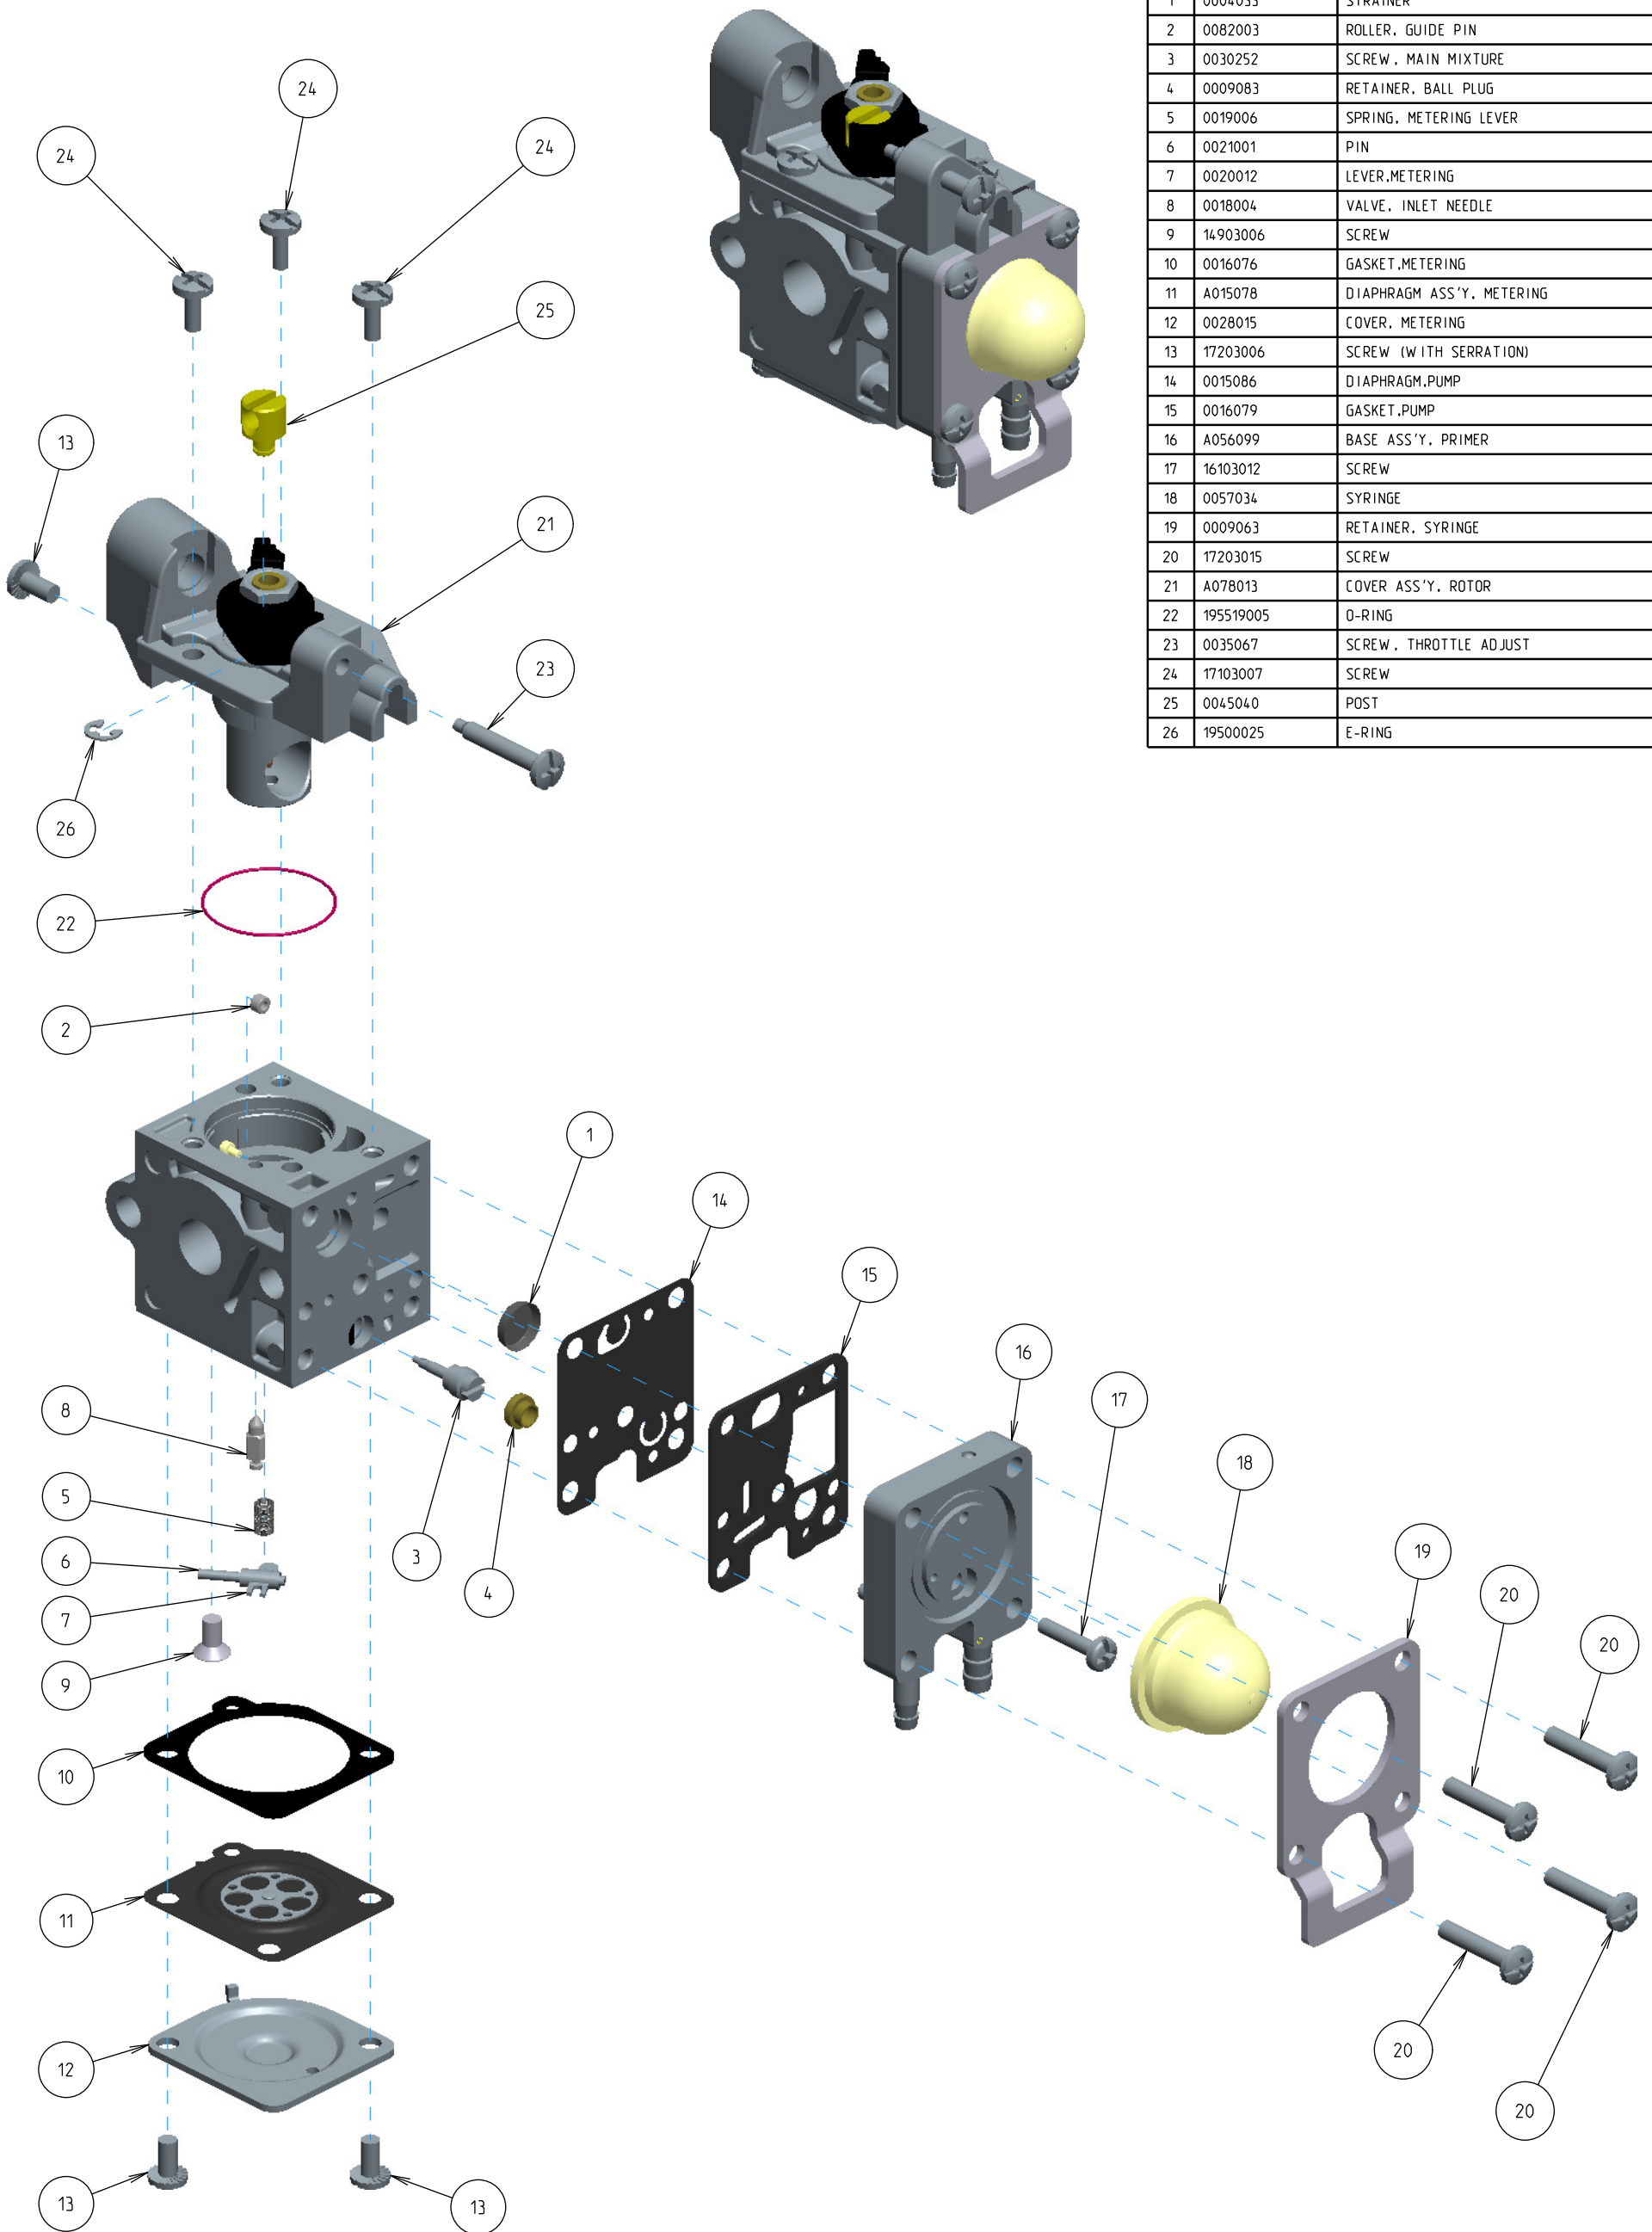

# Z011-120-0624-A

ITEM	ZAMA PART NR.	DESCRIPTION
	Z011-120-0624-A	CARBURETOR ASSEMBLY
	RB-188	REBUILD KIT (1,2,5,6,7,8,10,11,14,15)
	GND-106	GASKET & DIAPHRAGM KIT (10,11,14,15)
1	0004033	STRAINER
2	0082003	ROLLER, GUIDE PIN
3	0030252	SCREW, MAIN MIXTURE
4	0009083	RETAINER, BALL PLUG
5	0019006	SPRING, METERING LEVER
6	0021001	PIN
7	0020012	LEVER, METERING
8	0018004	VALVE, INLET NEEDLE
9	14903006	SCREW
10	0016076	GASKET, METERING
11	A015078	DIAPHRAGM ASS'Y, METERING
12	0028015	COVER, METERING
13	17203006	SCREW (WITH SERRATION)
14	0015086	DIAPHRAGM, PUMP
15	0016079	GASKET, PUMP
16	A056099	BASE ASS'Y, PRIMER
17	16103012	SCREW
18	0057034	SYRINGE
19	0009063	RETAINER, SYRINGE
20	17203015	SCREW
21	A078013	COVER ASS'Y, ROTOR
22	195519005	O-RING
23	0035067	SCREW, THROTTLE ADJUST
24	17103007	SCREW
25	0045040	POST
26	19500025	E-RING