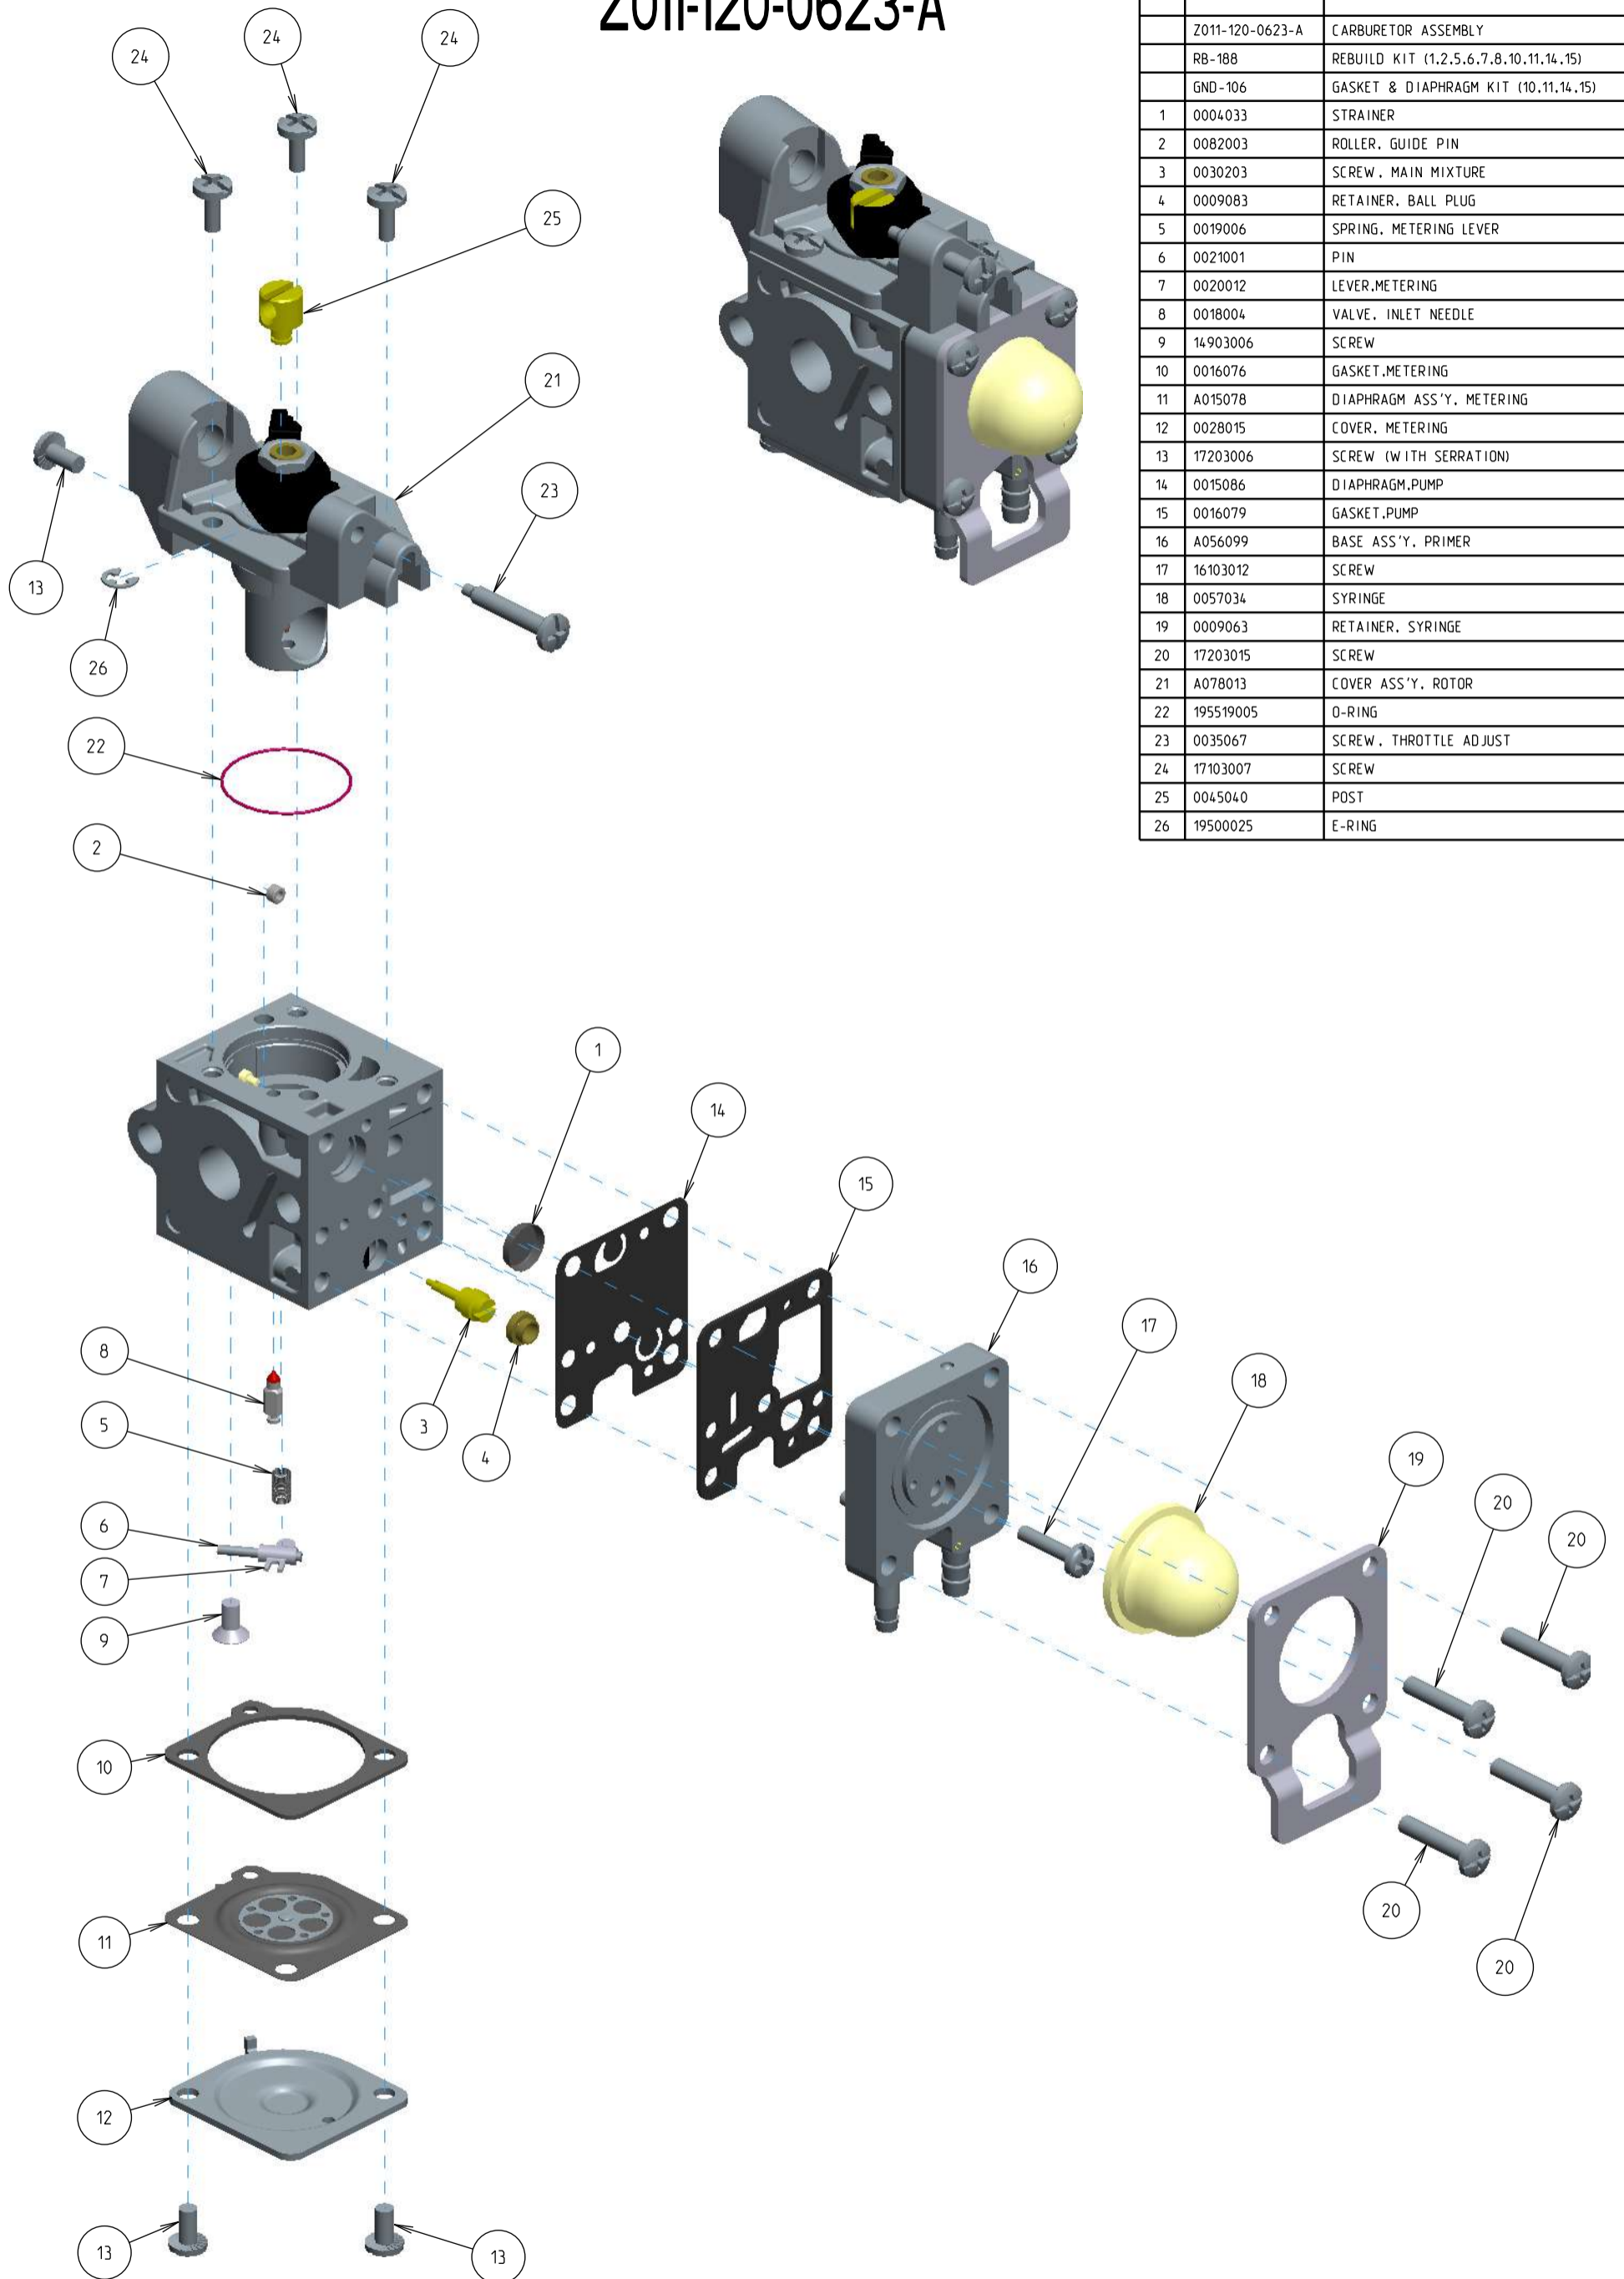

# Z011-120-0623-A

ITEM	ZAMA PART NR.	DESCRIPTION
	Z011-120-0623-A	CARBURETOR ASSEMBLY
	RB-188	REBUILD KIT (1,2,5,6,7,8,10,11,14,15)
	GND-106	GASKET & DIAPHRAGM KIT (10,11,14,15)
1	0004033	STRAINER
2	0082003	ROLLER, GUIDE PIN
3	0030203	SCREW, MAIN MIXTURE
4	0009083	RETAINER, BALL PLUG
5	0019006	SPRING, METERING LEVER
6	0021001	PIN
7	0020012	LEVER, METERING
8	0018004	VALVE, INLET NEEDLE
9	14903006	SCREW
10	0016076	GASKET, METERING
11	A015078	DIAPHRAGM ASS'Y, METERING
12	0028015	COVER, METERING
13	17203006	SCREW (WITH SERRATION)
14	0015086	DIAPHRAGM, PUMP
15	0016079	GASKET, PUMP
16	A056099	BASE ASS'Y, PRIMER
17	16103012	SCREW
18	0057034	SYRINGE
19	0009063	RETAINER, SYRINGE
20	17203015	SCREW
21	A078013	COVER ASS'Y, ROTOR
22	195519005	O-RING
23	0035067	SCREW, THROTTLE ADJUST
24	17103007	SCREW
25	0045040	POST
26	19500025	E-RING