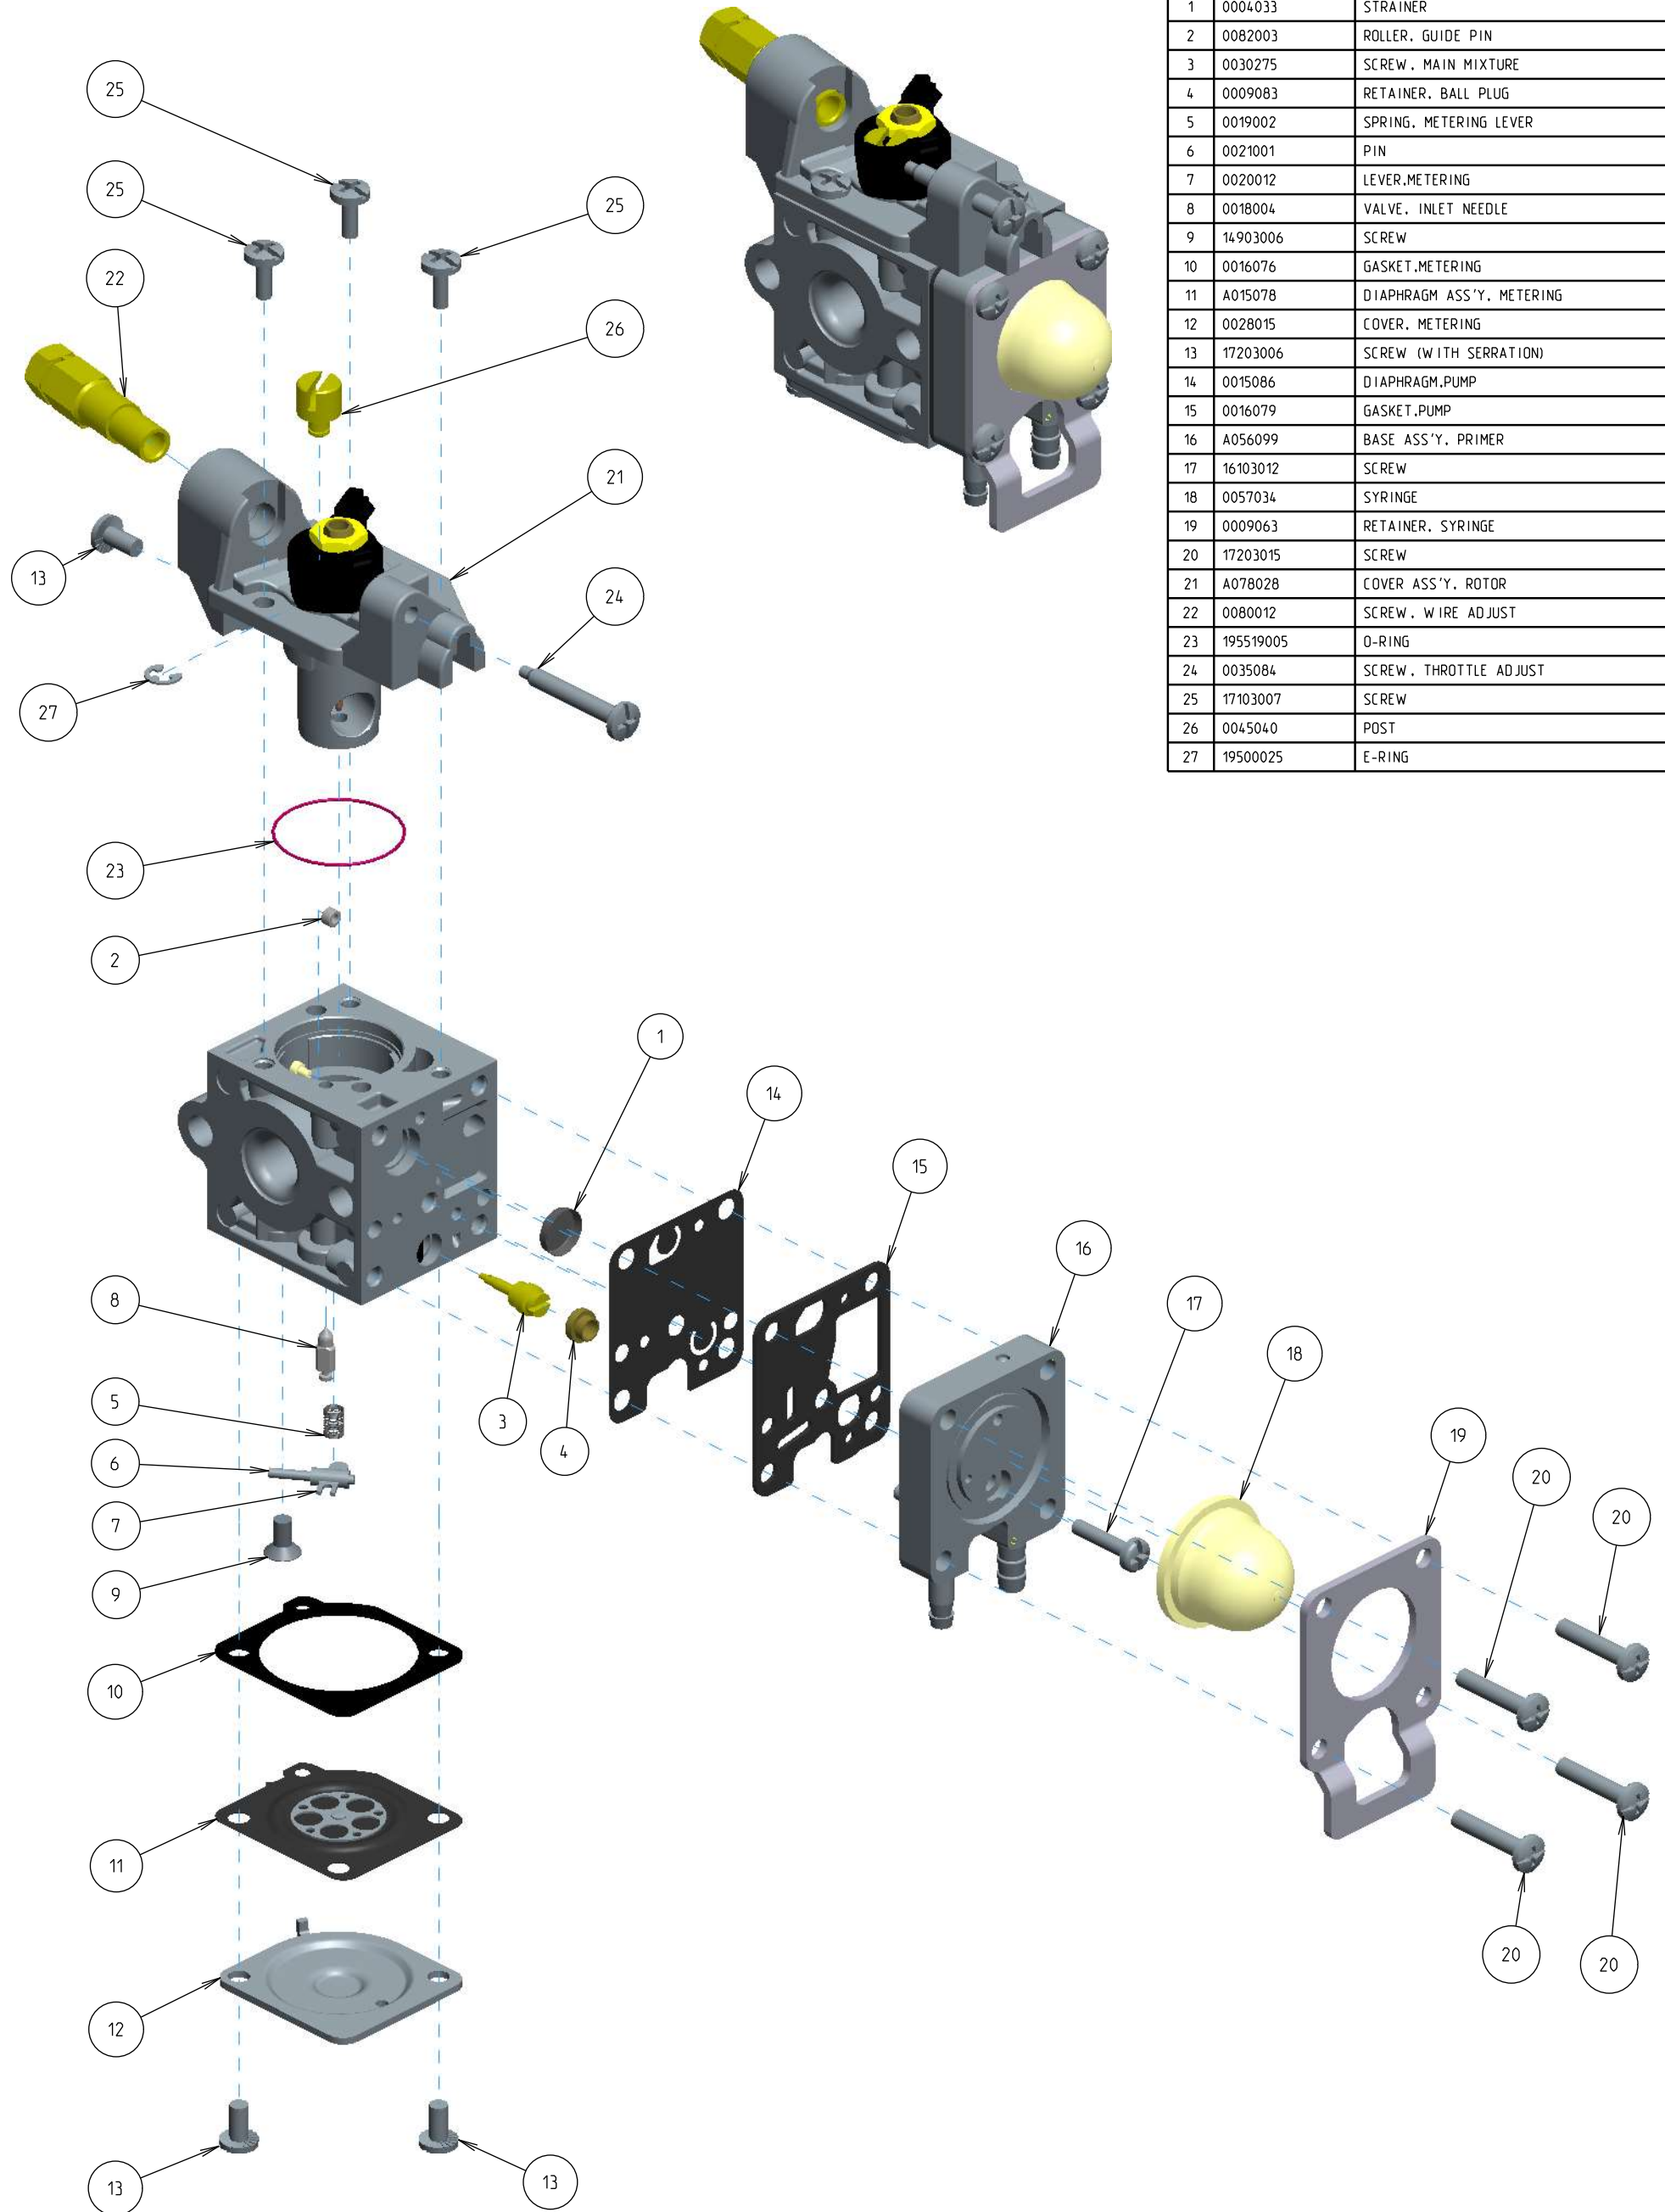

# Z011-120-0622-A

ITEM	ZAMA PART NR.	DESCRIPTION
	Z011-120-0622-A	CARBURETOR ASSEMBLY
	RB-182	REBUILD KIT (1,2,5,6,7,8,10,11,14,15)
	GND-106	GASKET & DIAPHRAGM KIT (10,11,14,15)
1	0004033	STRAINER
2	0082003	ROLLER, GUIDE PIN
3	0030275	SCREW, MAIN MIXTURE
4	0009083	RETAINER, BALL PLUG
5	0019002	SPRING, METERING LEVER
6	0021001	PIN
7	0020012	LEVER, METERING
8	0018004	VALVE, INLET NEEDLE
9	14903006	SCREW
10	0016076	GASKET, METERING
11	A015078	DIAPHRAGM ASS'Y, METERING
12	0028015	COVER, METERING
13	17203006	SCREW (WITH SERRATION)
14	0015086	DIAPHRAGM, PUMP
15	0016079	GASKET, PUMP
16	A056099	BASE ASS'Y, PRIMER
17	16103012	SCREW
18	0057034	SYRINGE
19	0009063	RETAINER, SYRINGE
20	17203015	SCREW
21	A078028	COVER ASS'Y, ROTOR
22	0080012	SCREW, WIRE ADJUST
23	195519005	O-RING
24	0035084	SCREW, THROTTLE ADJUST
25	17103007	SCREW
26	0045040	POST
27	19500025	E-RING