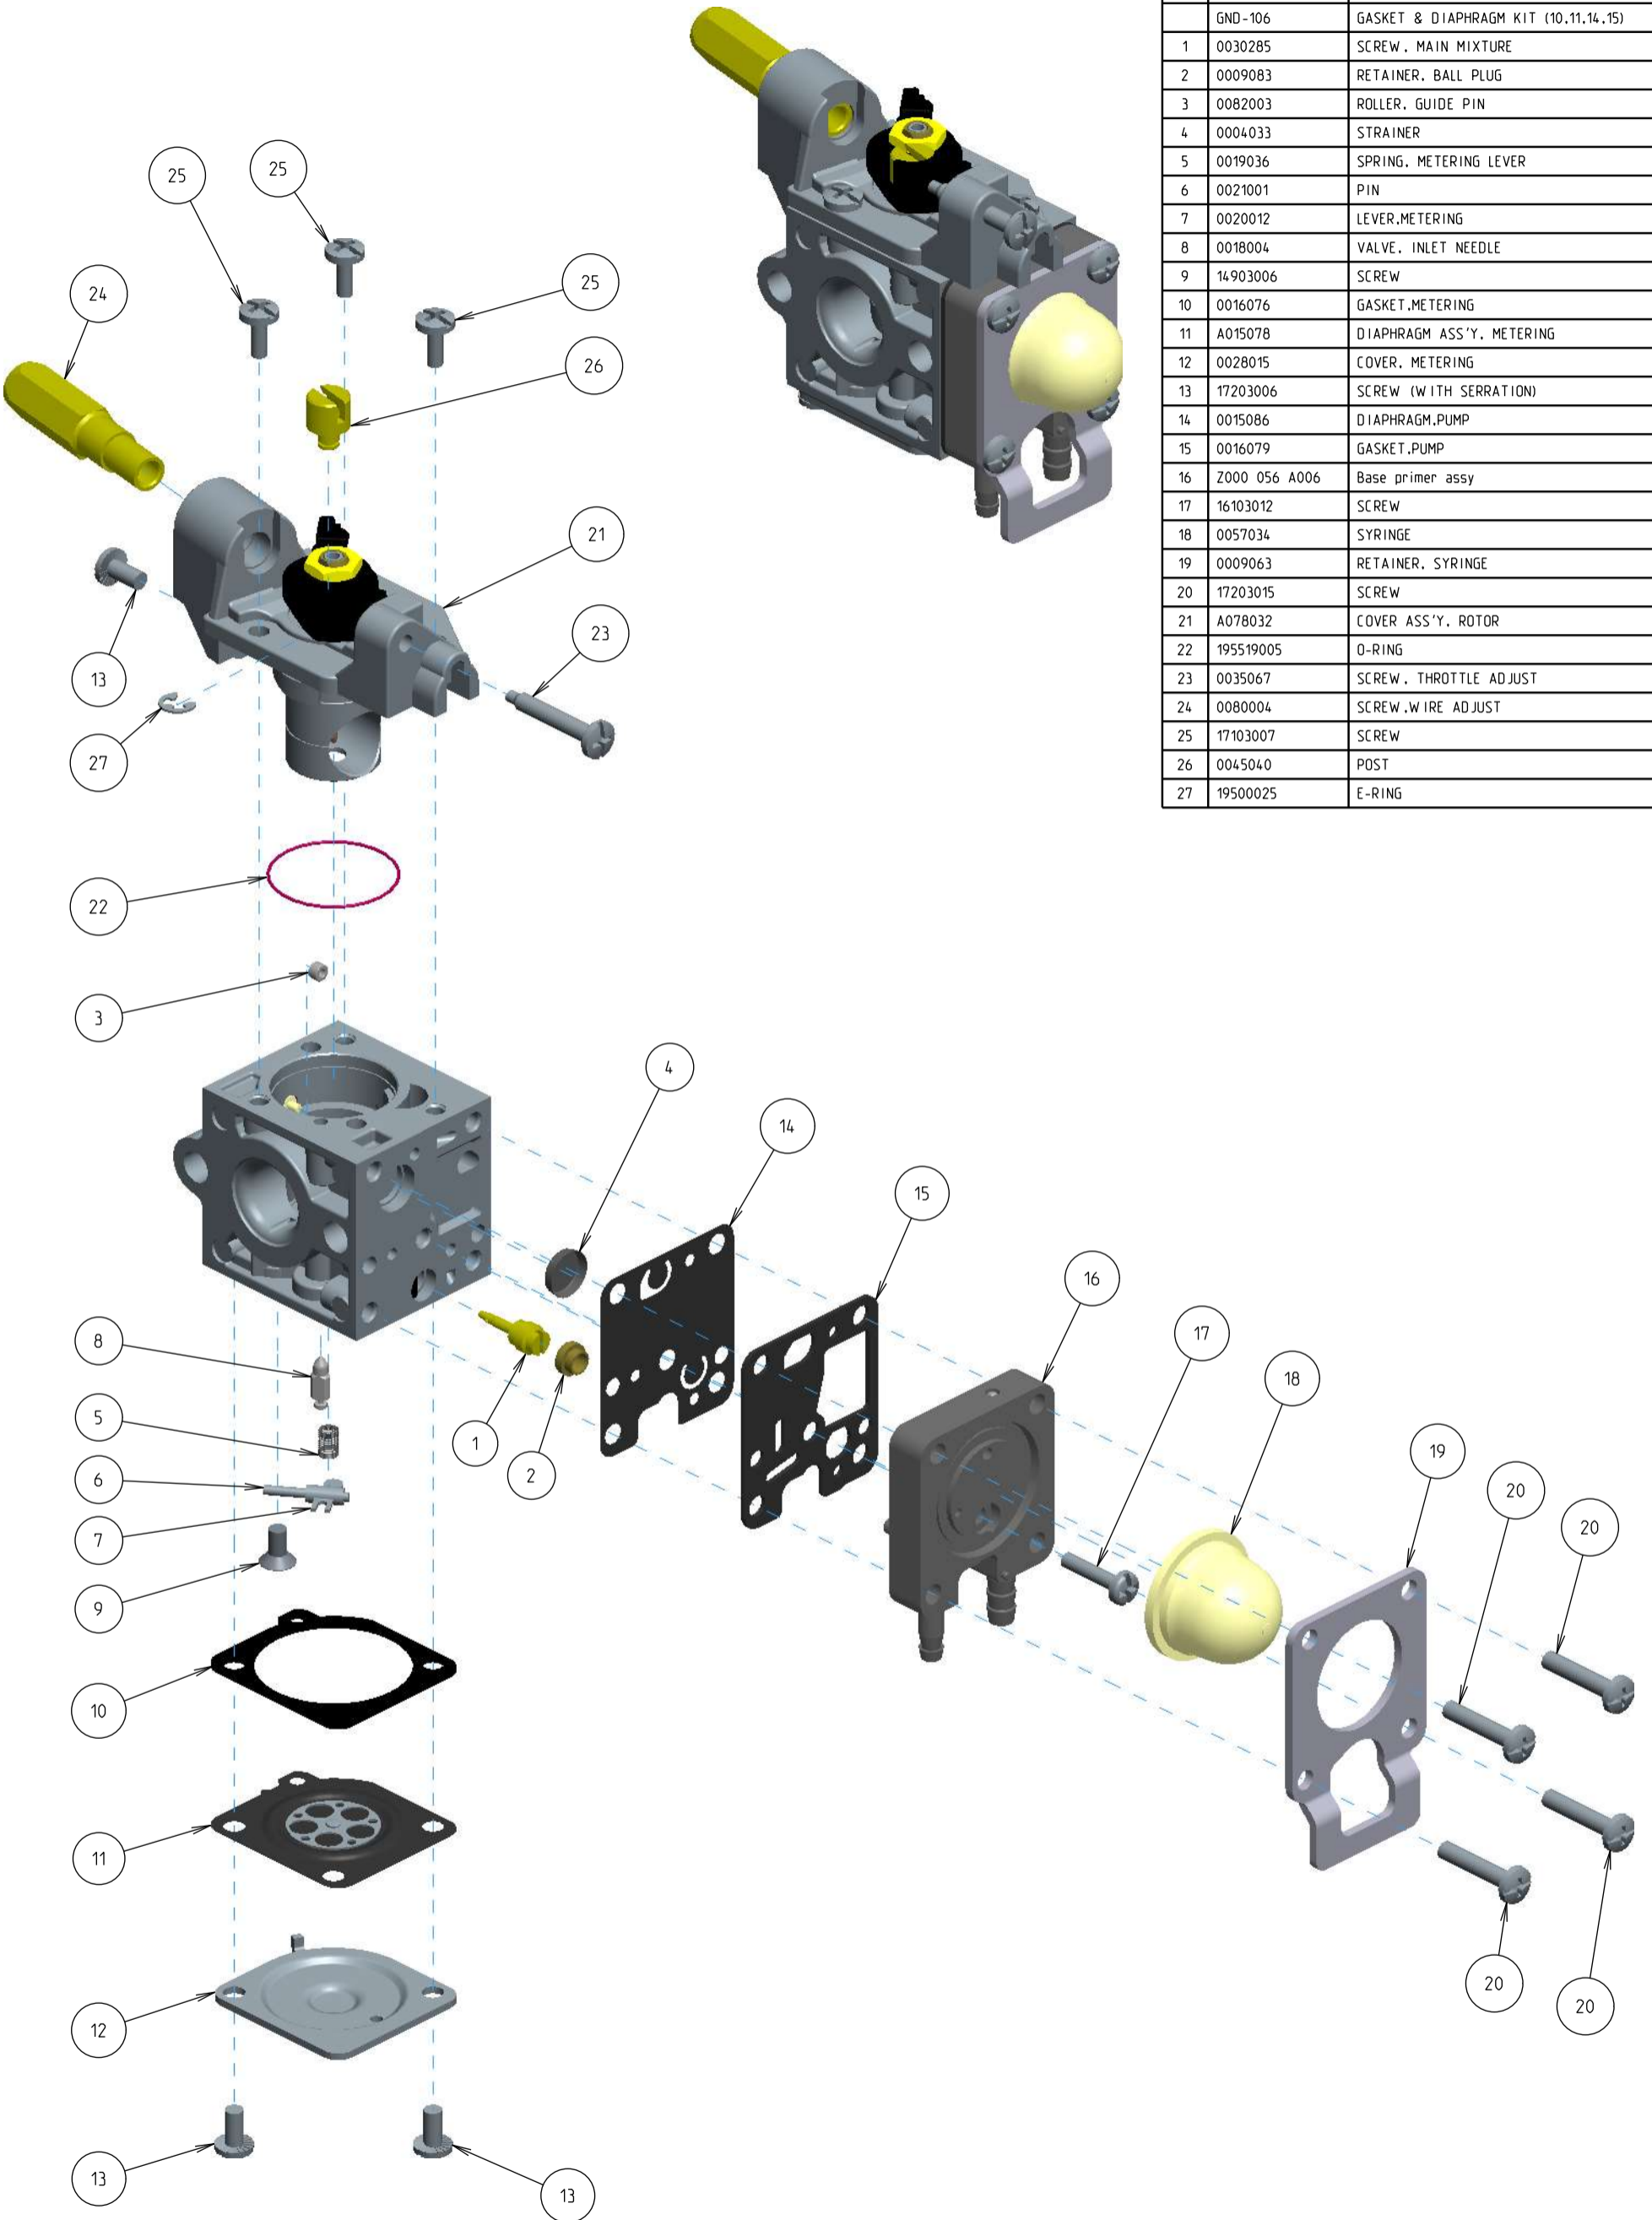

Z011-120-0617-A

ITEM	ZAMA PART NR.	DESCRIPTION
	Z011-120-0617-A	CARBURETOR ASSEMBLY
	RB-240	REBUILD KIT (3,4,5,6,7,8,10,11,14,15)
	GND-106	GASKET & DIAPHRAGM KIT (10,11,14,15)
1	0030285	SCREW, MAIN MIXTURE
2	0009083	RETAINER, BALL PLUG
3	0082003	ROLLER, GUIDE PIN
4	0004033	STRAINER
5	0019036	SPRING, METERING LEVER
6	0021001	PIN
7	0020012	LEVER, METERING
8	0018004	VALVE, INLET NEEDLE
9	14903006	SCREW
10	0016076	GASKET, METERING
11	A015078	DIAPHRAGM ASS'Y, METERING
12	0028015	COVER, METERING
13	17203006	SCREW (WITH SERRATION)
14	0015086	DIAPHRAGM, PUMP
15	0016079	GASKET, PUMP
16	Z000 056 A006	Base primer assy
17	16103012	SCREW
18	0057034	SYRINGE
19	0009063	RETAINER, SYRINGE
20	17203015	SCREW
21	A078032	COVER ASS'Y, ROTOR
22	195519005	O-RING
23	0035067	SCREW, THROTTLE ADJUST
24	0080004	SCREW, WIRE ADJUST
25	17103007	SCREW
26	0045040	POST
27	19500025	E-RING