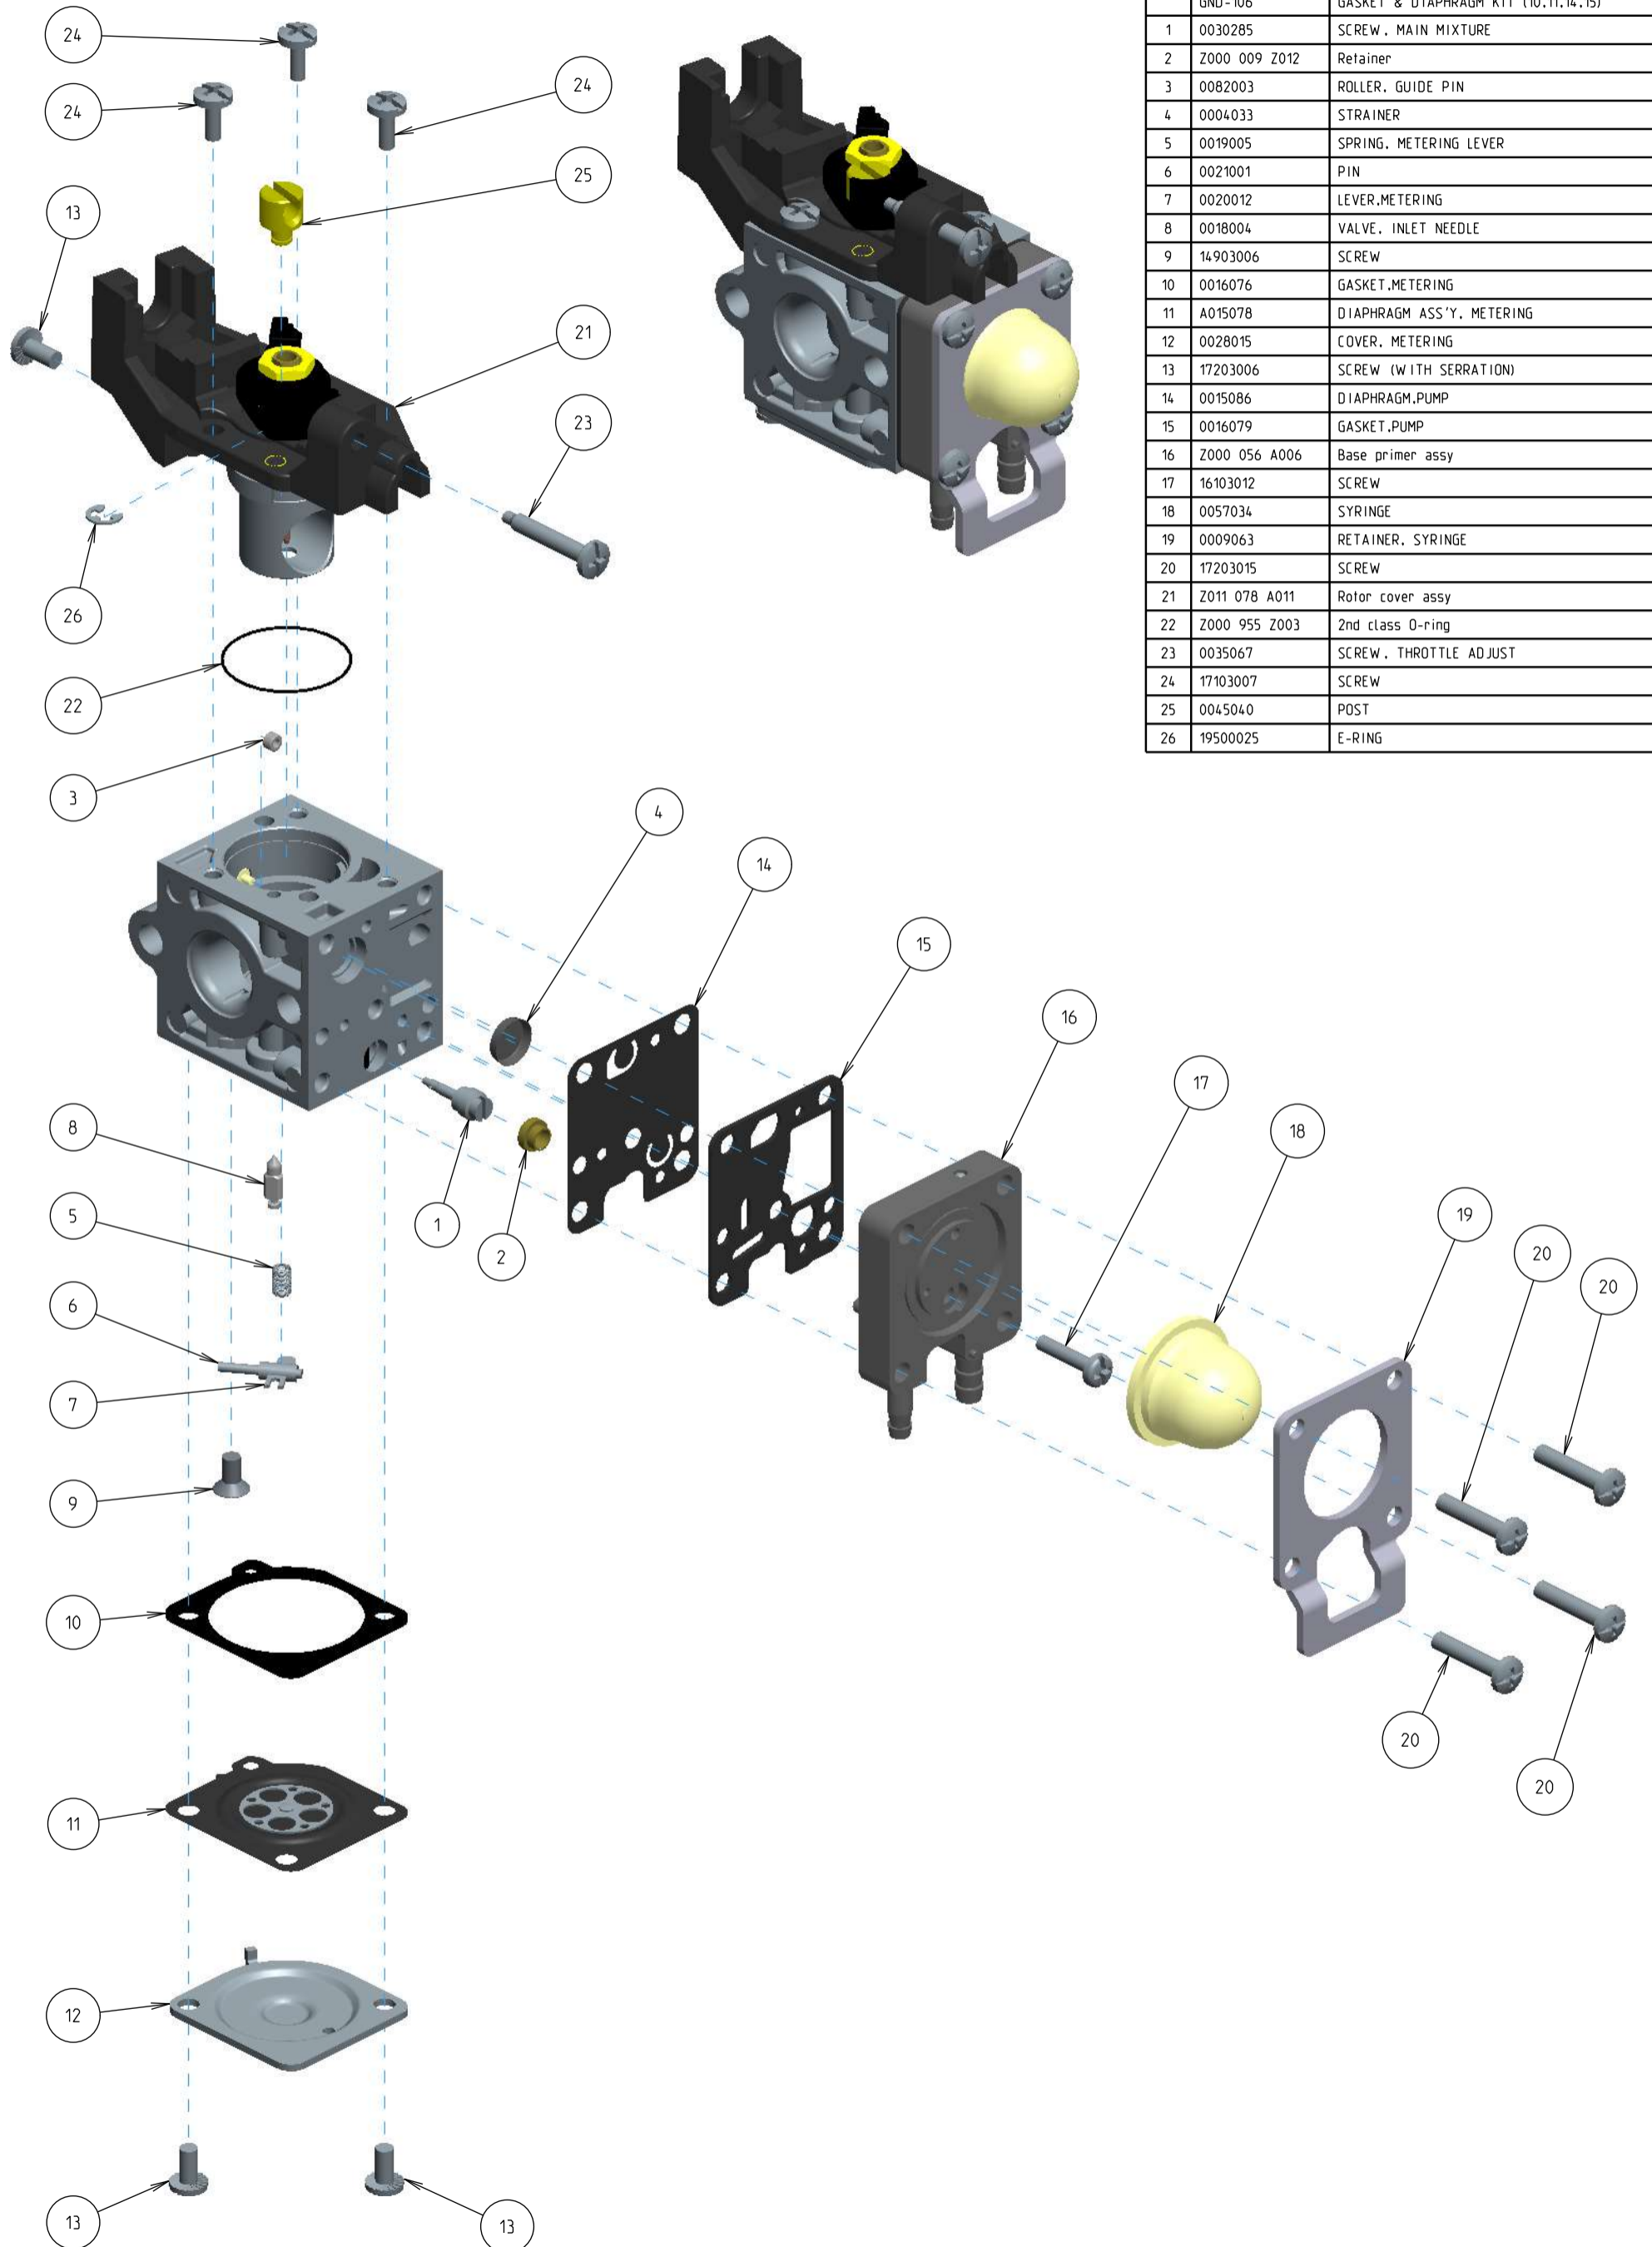

Z011-120-0615-B

ITEM	ZAMA PART NR.	DESCRIPTION
	Z011-120-0615-B	CARBURETOR ASSEMBLY
	RB-184	REBUILD KIT (3,4,5,6,7,8,10,11,14,15)
	GND-106	GASKET & DIAPHRAGM KIT (10,11,14,15)
1	0030285	SCREW, MAIN MIXTURE
2	Z000 009 Z012	Retainer
3	0082003	ROLLER, GUIDE PIN
4	0004033	STRAINER
5	0019005	SPRING, METERING LEVER
6	0021001	PIN
7	0020012	LEVER, METERING
8	0018004	VALVE, INLET NEEDLE
9	14903006	SCREW
10	0016076	GASKET, METERING
11	A015078	DIAPHRAGM ASS'Y, METERING
12	0028015	COVER, METERING
13	17203006	SCREW (WITH SERRATION)
14	0015086	DIAPHRAGM, PUMP
15	0016079	GASKET, PUMP
16	Z000 056 A006	Base primer assy
17	16103012	SCREW
18	0057034	SYRINGE
19	0009063	RETAINER, SYRINGE
20	17203015	SCREW
21	Z011 078 A011	Rotor cover assy
22	Z000 955 Z003	2nd class O-ring
23	0035067	SCREW, THROTTLE ADJUST
24	17103007	SCREW
25	0045040	POST
26	19500025	E-RING