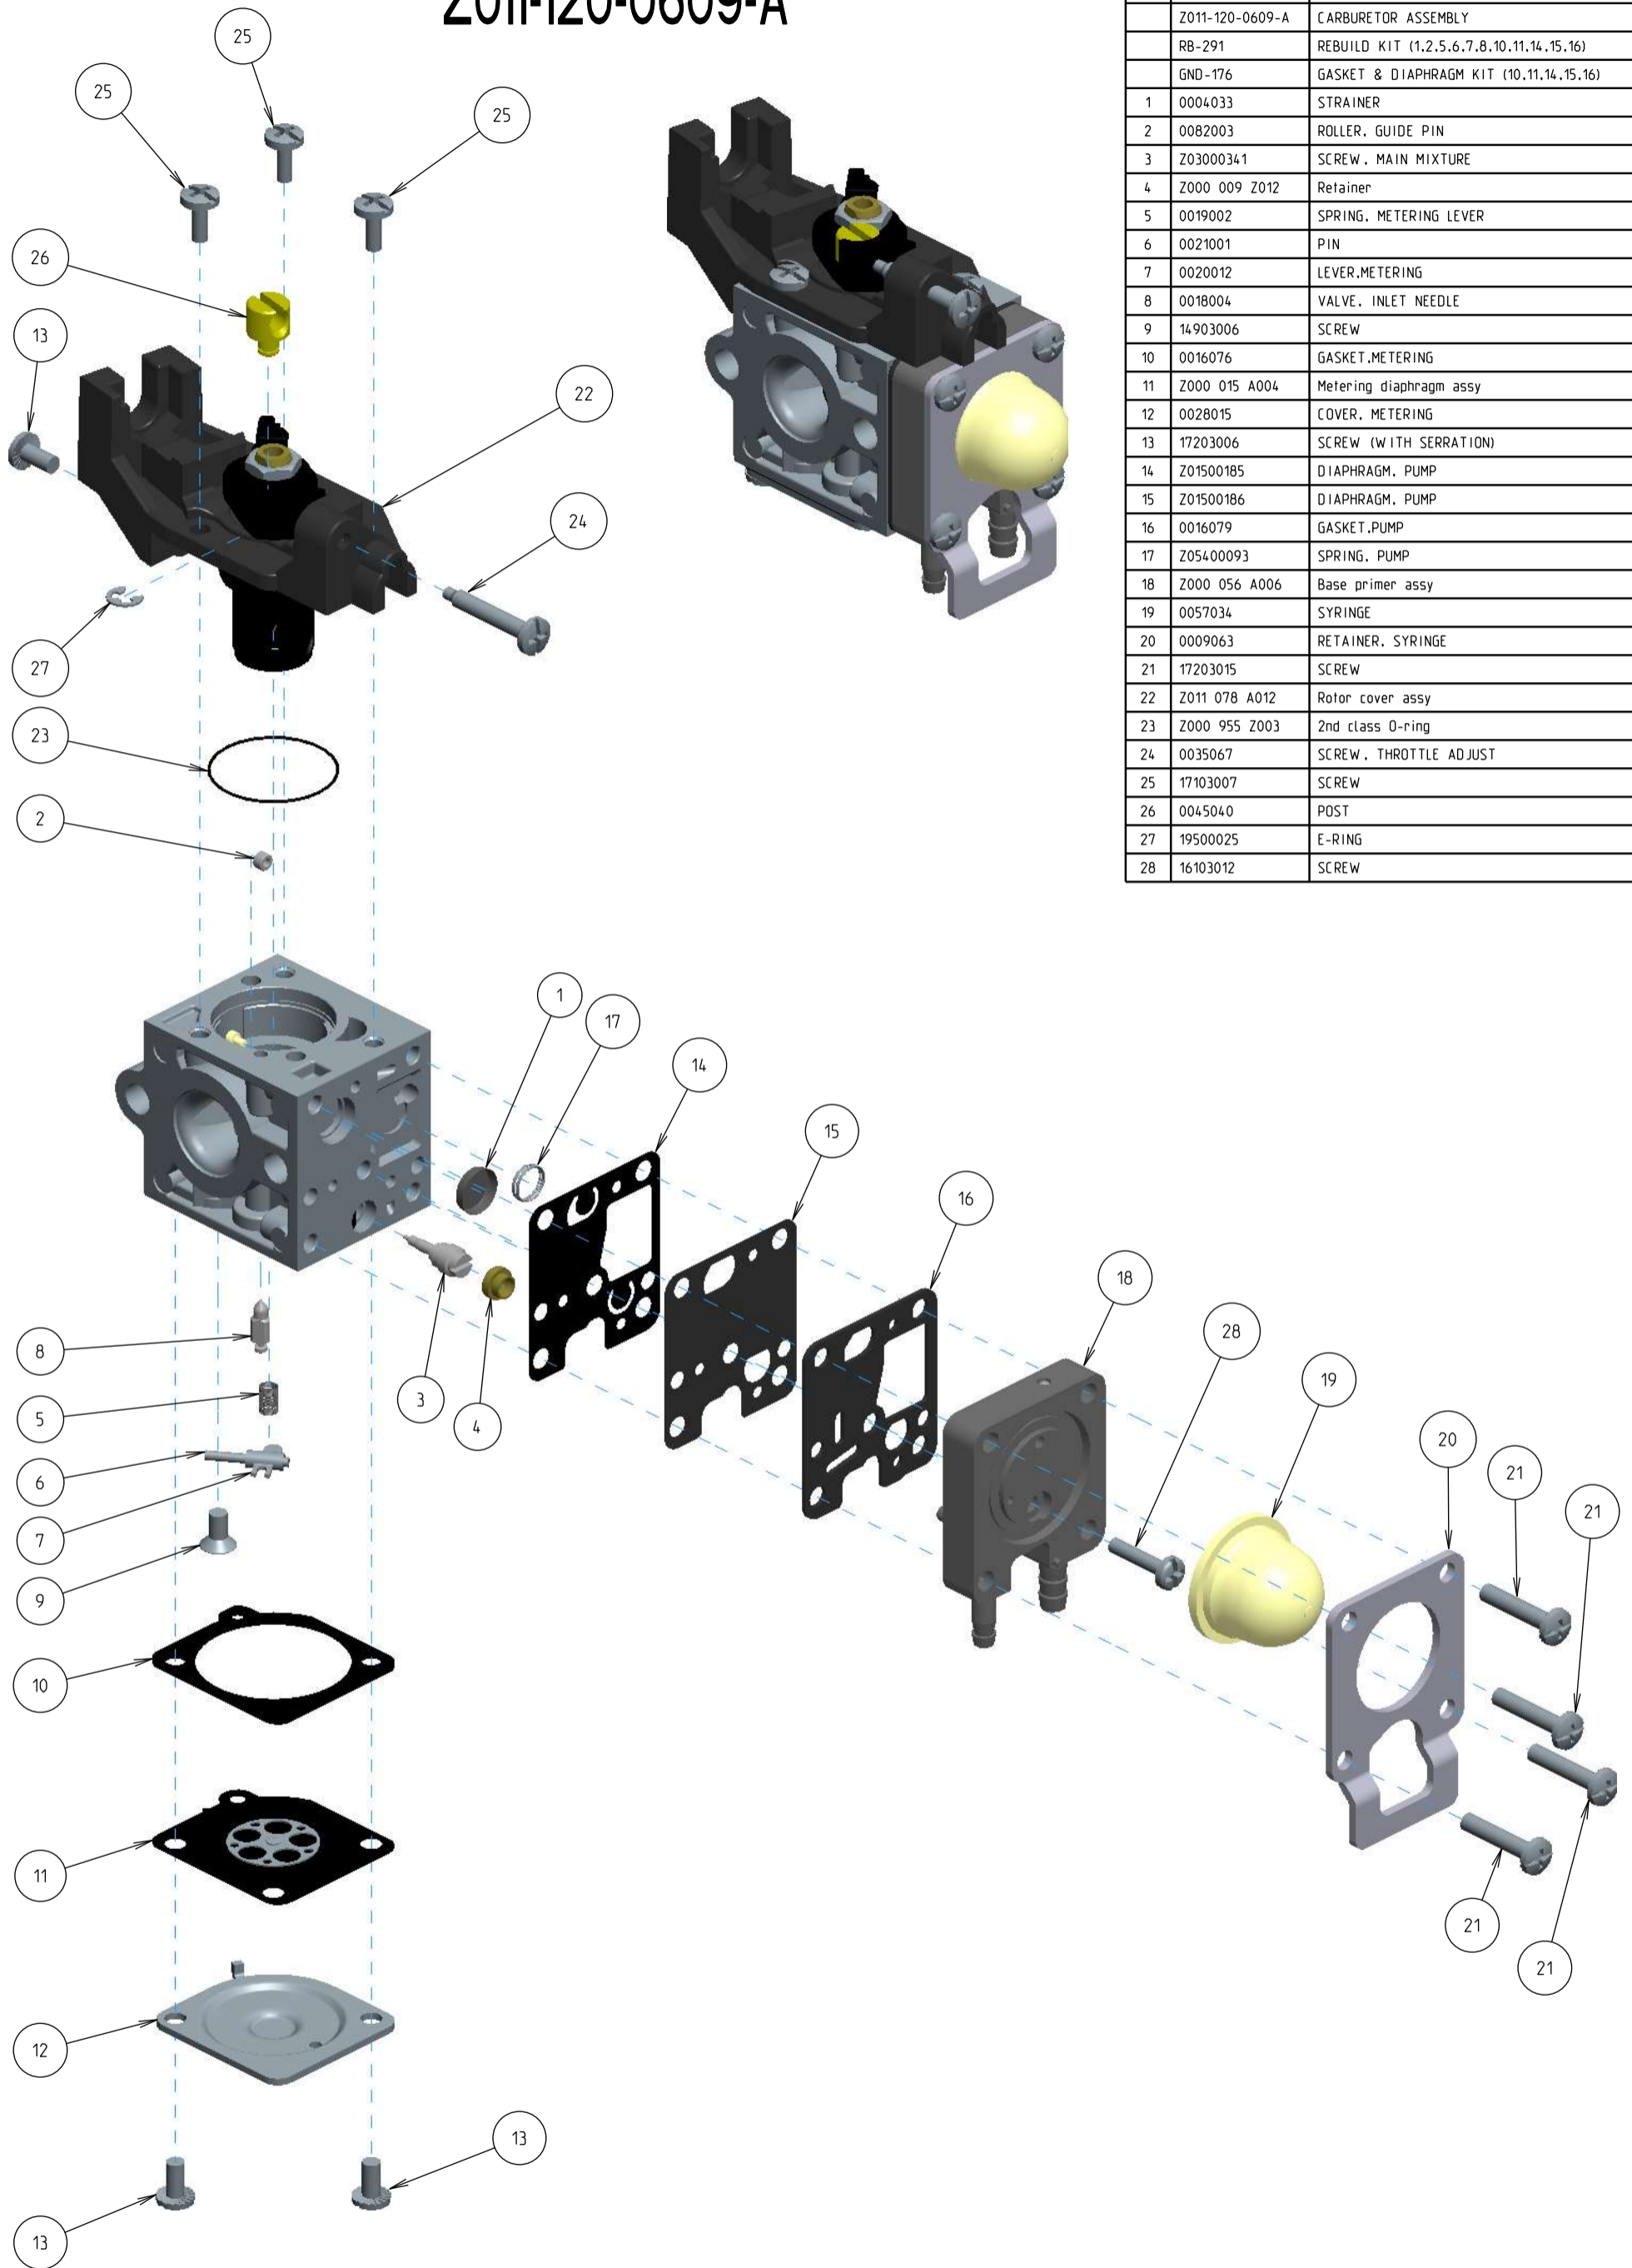

# Z011-120-0609-A

ITEM	ZAMA PART NR.	DESCRIPTION
	Z011-120-0609-A	CARBURETOR ASSEMBLY
	RB-291	REBUILD KIT (1,2,5,6,7,8,10,11,14,15,16)
	GND-176	GASKET & DIAPHRAGM KIT (10,11,14,15,16)
1	0004033	STRAINER
2	0082003	ROLLER, GUIDE PIN
3	Z03000341	SCREW, MAIN MIXTURE
4	Z000 009 Z012	Retainer
5	0019002	SPRING, METERING LEVER
6	0021001	PIN
7	0020012	LEVER, METERING
8	0018004	VALVE, INLET NEEDLE
9	14903006	SCREW
10	0016076	GASKET, METERING
11	Z000 015 A004	Metering diaphragm assy
12	0028015	COVER, METERING
13	17203006	SCREW (WITH SERRATION)
14	Z01500185	DIAPHRAGM, PUMP
15	Z01500186	DIAPHRAGM, PUMP
16	0016079	GASKET, PUMP
17	Z05400093	SPRING, PUMP
18	Z000 056 A006	Base primer assy
19	0057034	SYRINGE
20	0009063	RETAINER, SYRINGE
21	17203015	SCREW
22	Z011 078 A012	Rotor cover assy
23	Z000 955 Z003	2nd class O-ring
24	0035067	SCREW, THROTTLE ADJUST
25	17103007	SCREW
26	0045040	POST
27	19500025	E-RING
28	16103012	SCREW