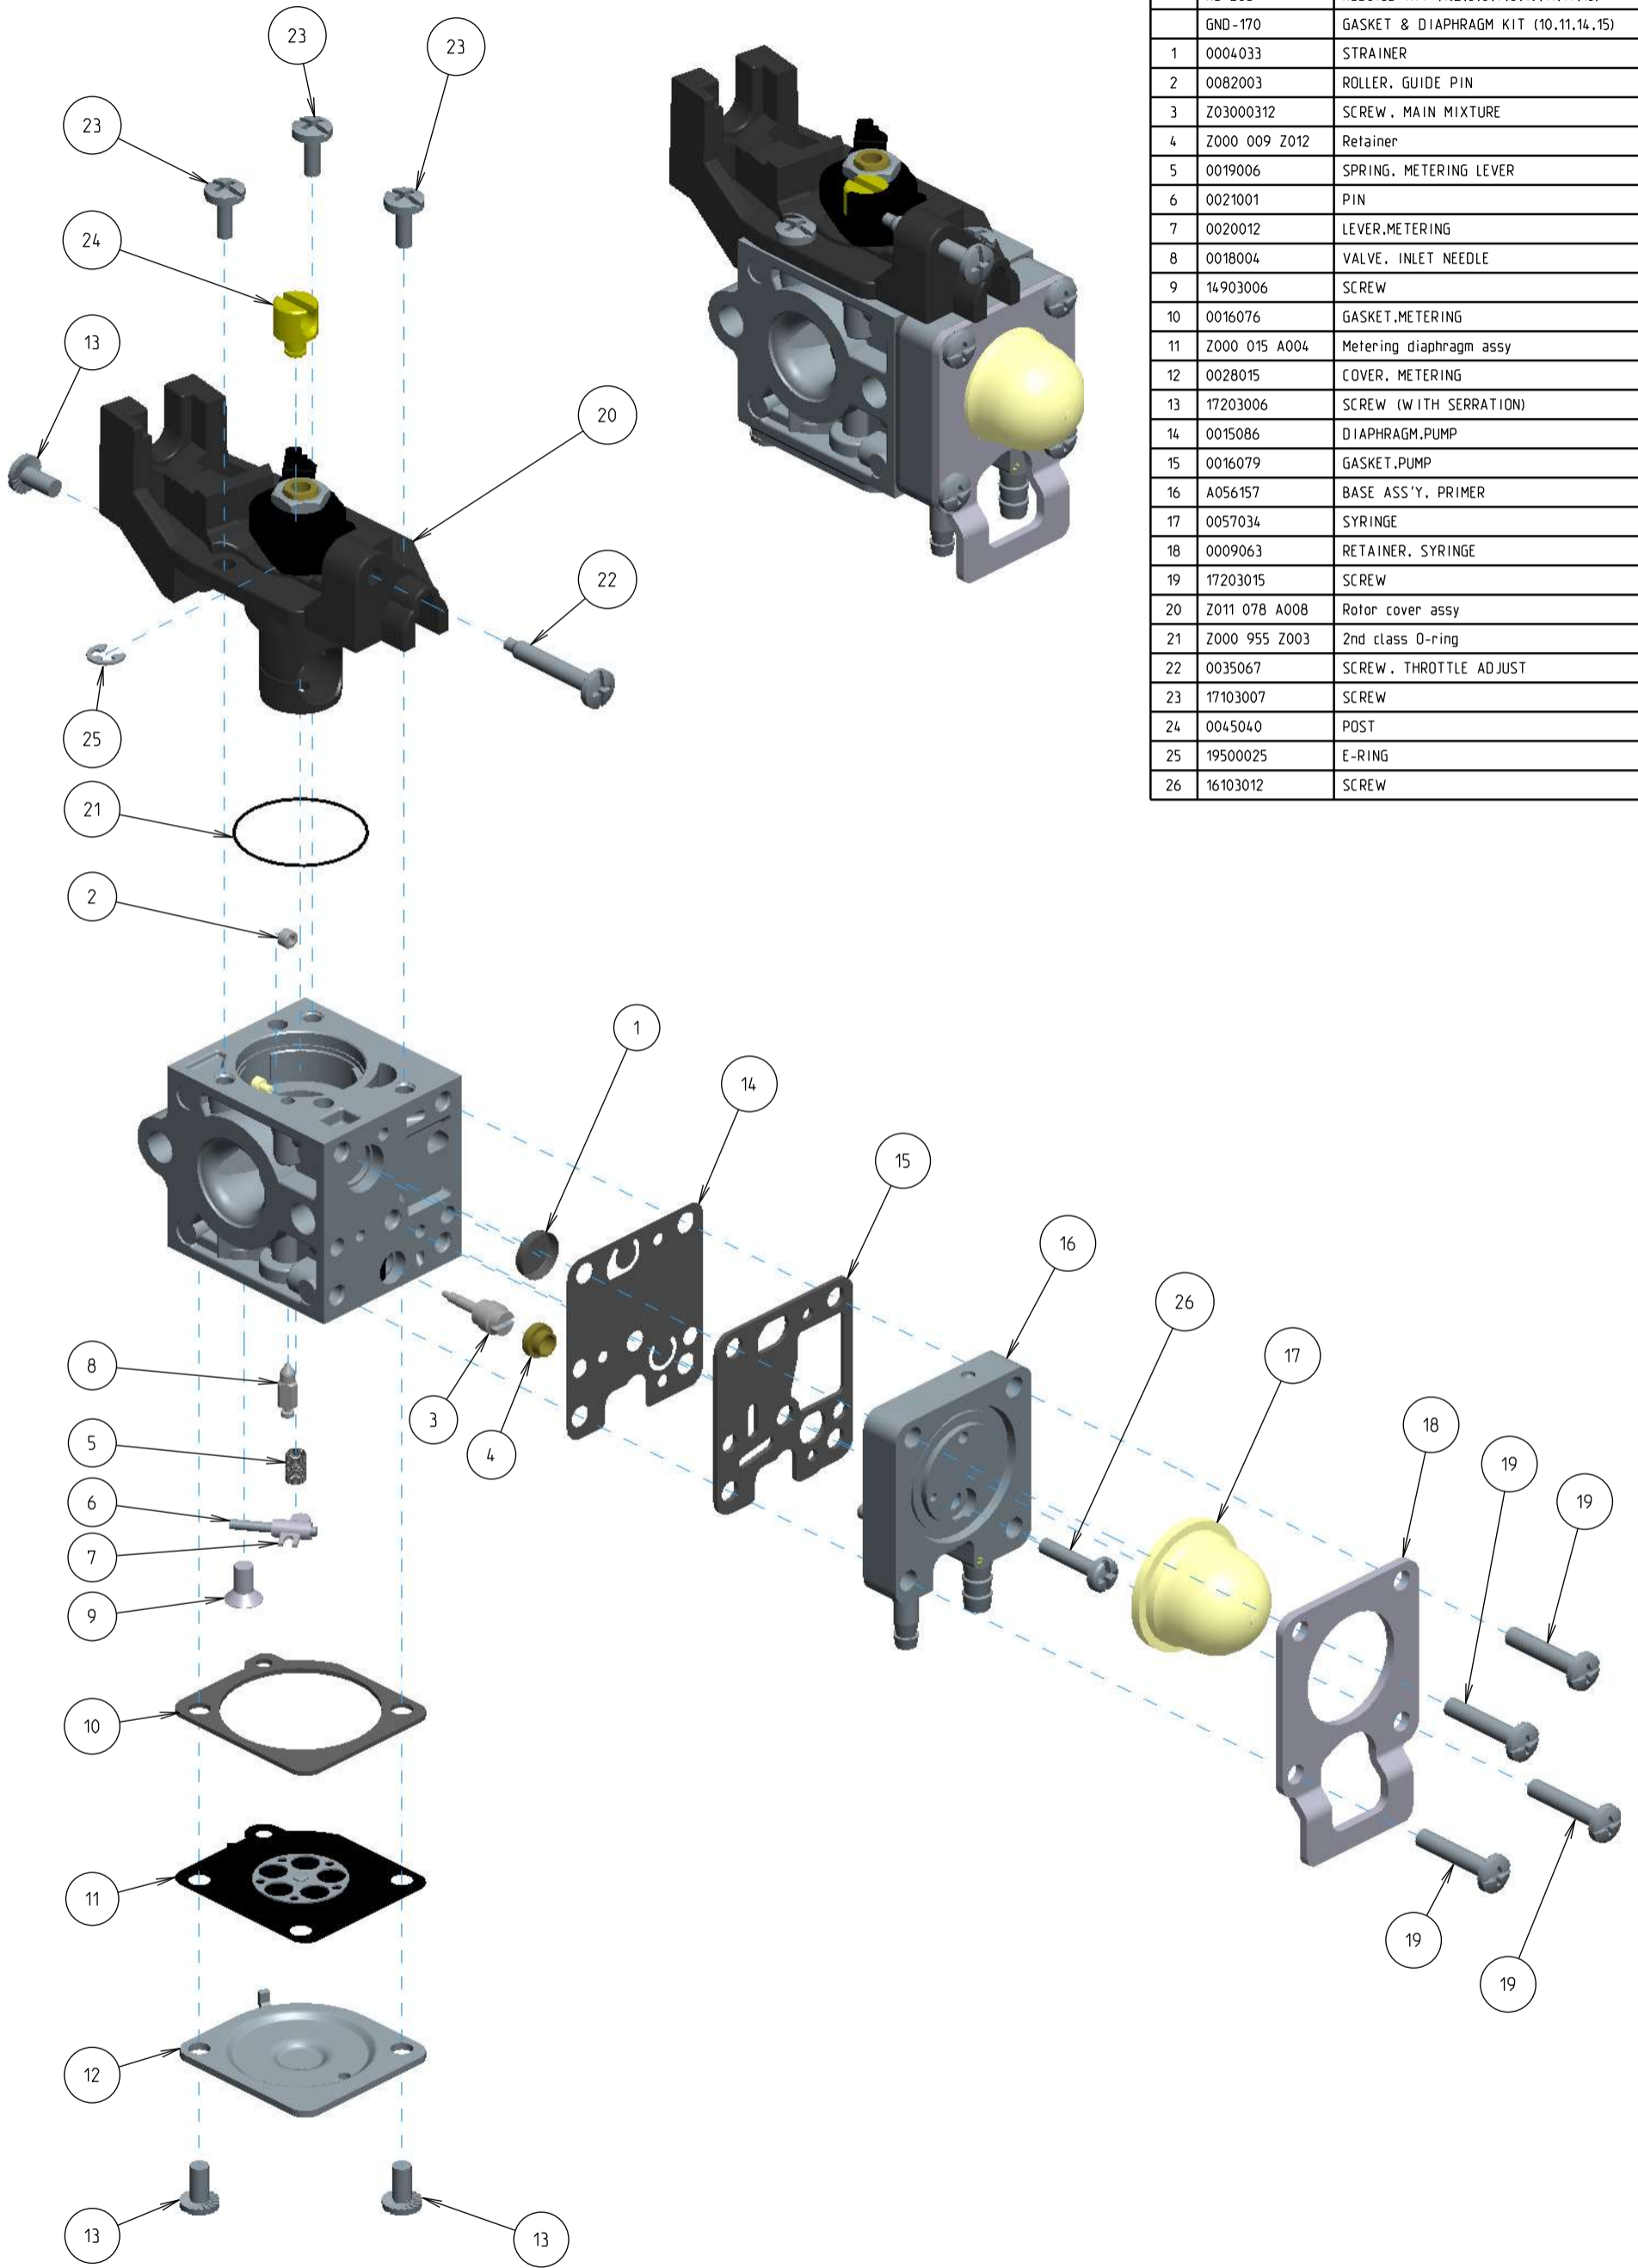

# Z011-120-0608-A

ITEM	ZAMA PART NR.	DESCRIPTION
	Z011-120-0608-A	CARBURETOR ASSEMBLY
	RB-283	REBUILD KIT (1,2,5,6,7,8,10,11,14,15)
	GND-170	GASKET & DIAPHRAGM KIT (10,11,14,15)
1	0004033	STRAINER
2	0082003	ROLLER, GUIDE PIN
3	Z03000312	SCREW, MAIN MIXTURE
4	Z000 009 Z012	Retainer
5	0019006	SPRING, METERING LEVER
6	0021001	PIN
7	0020012	LEVER, METERING
8	0018004	VALVE, INLET NEEDLE
9	14903006	SCREW
10	0016076	GASKET, METERING
11	Z000 015 A004	Metering diaphragm assy
12	0028015	COVER, METERING
13	17203006	SCREW (WITH SERRATION)
14	0015086	DIAPHRAGM, PUMP
15	0016079	GASKET, PUMP
16	A056157	BASE ASS'Y, PRIMER
17	0057034	SYRINGE
18	0009063	RETAINER, SYRINGE
19	17203015	SCREW
20	Z011 078 A008	Rotor cover assy
21	Z000 955 Z003	2nd class O-ring
22	0035067	SCREW, THROTTLE ADJUST
23	17103007	SCREW
24	0045040	POST
25	19500025	E-RING
26	16103012	SCREW