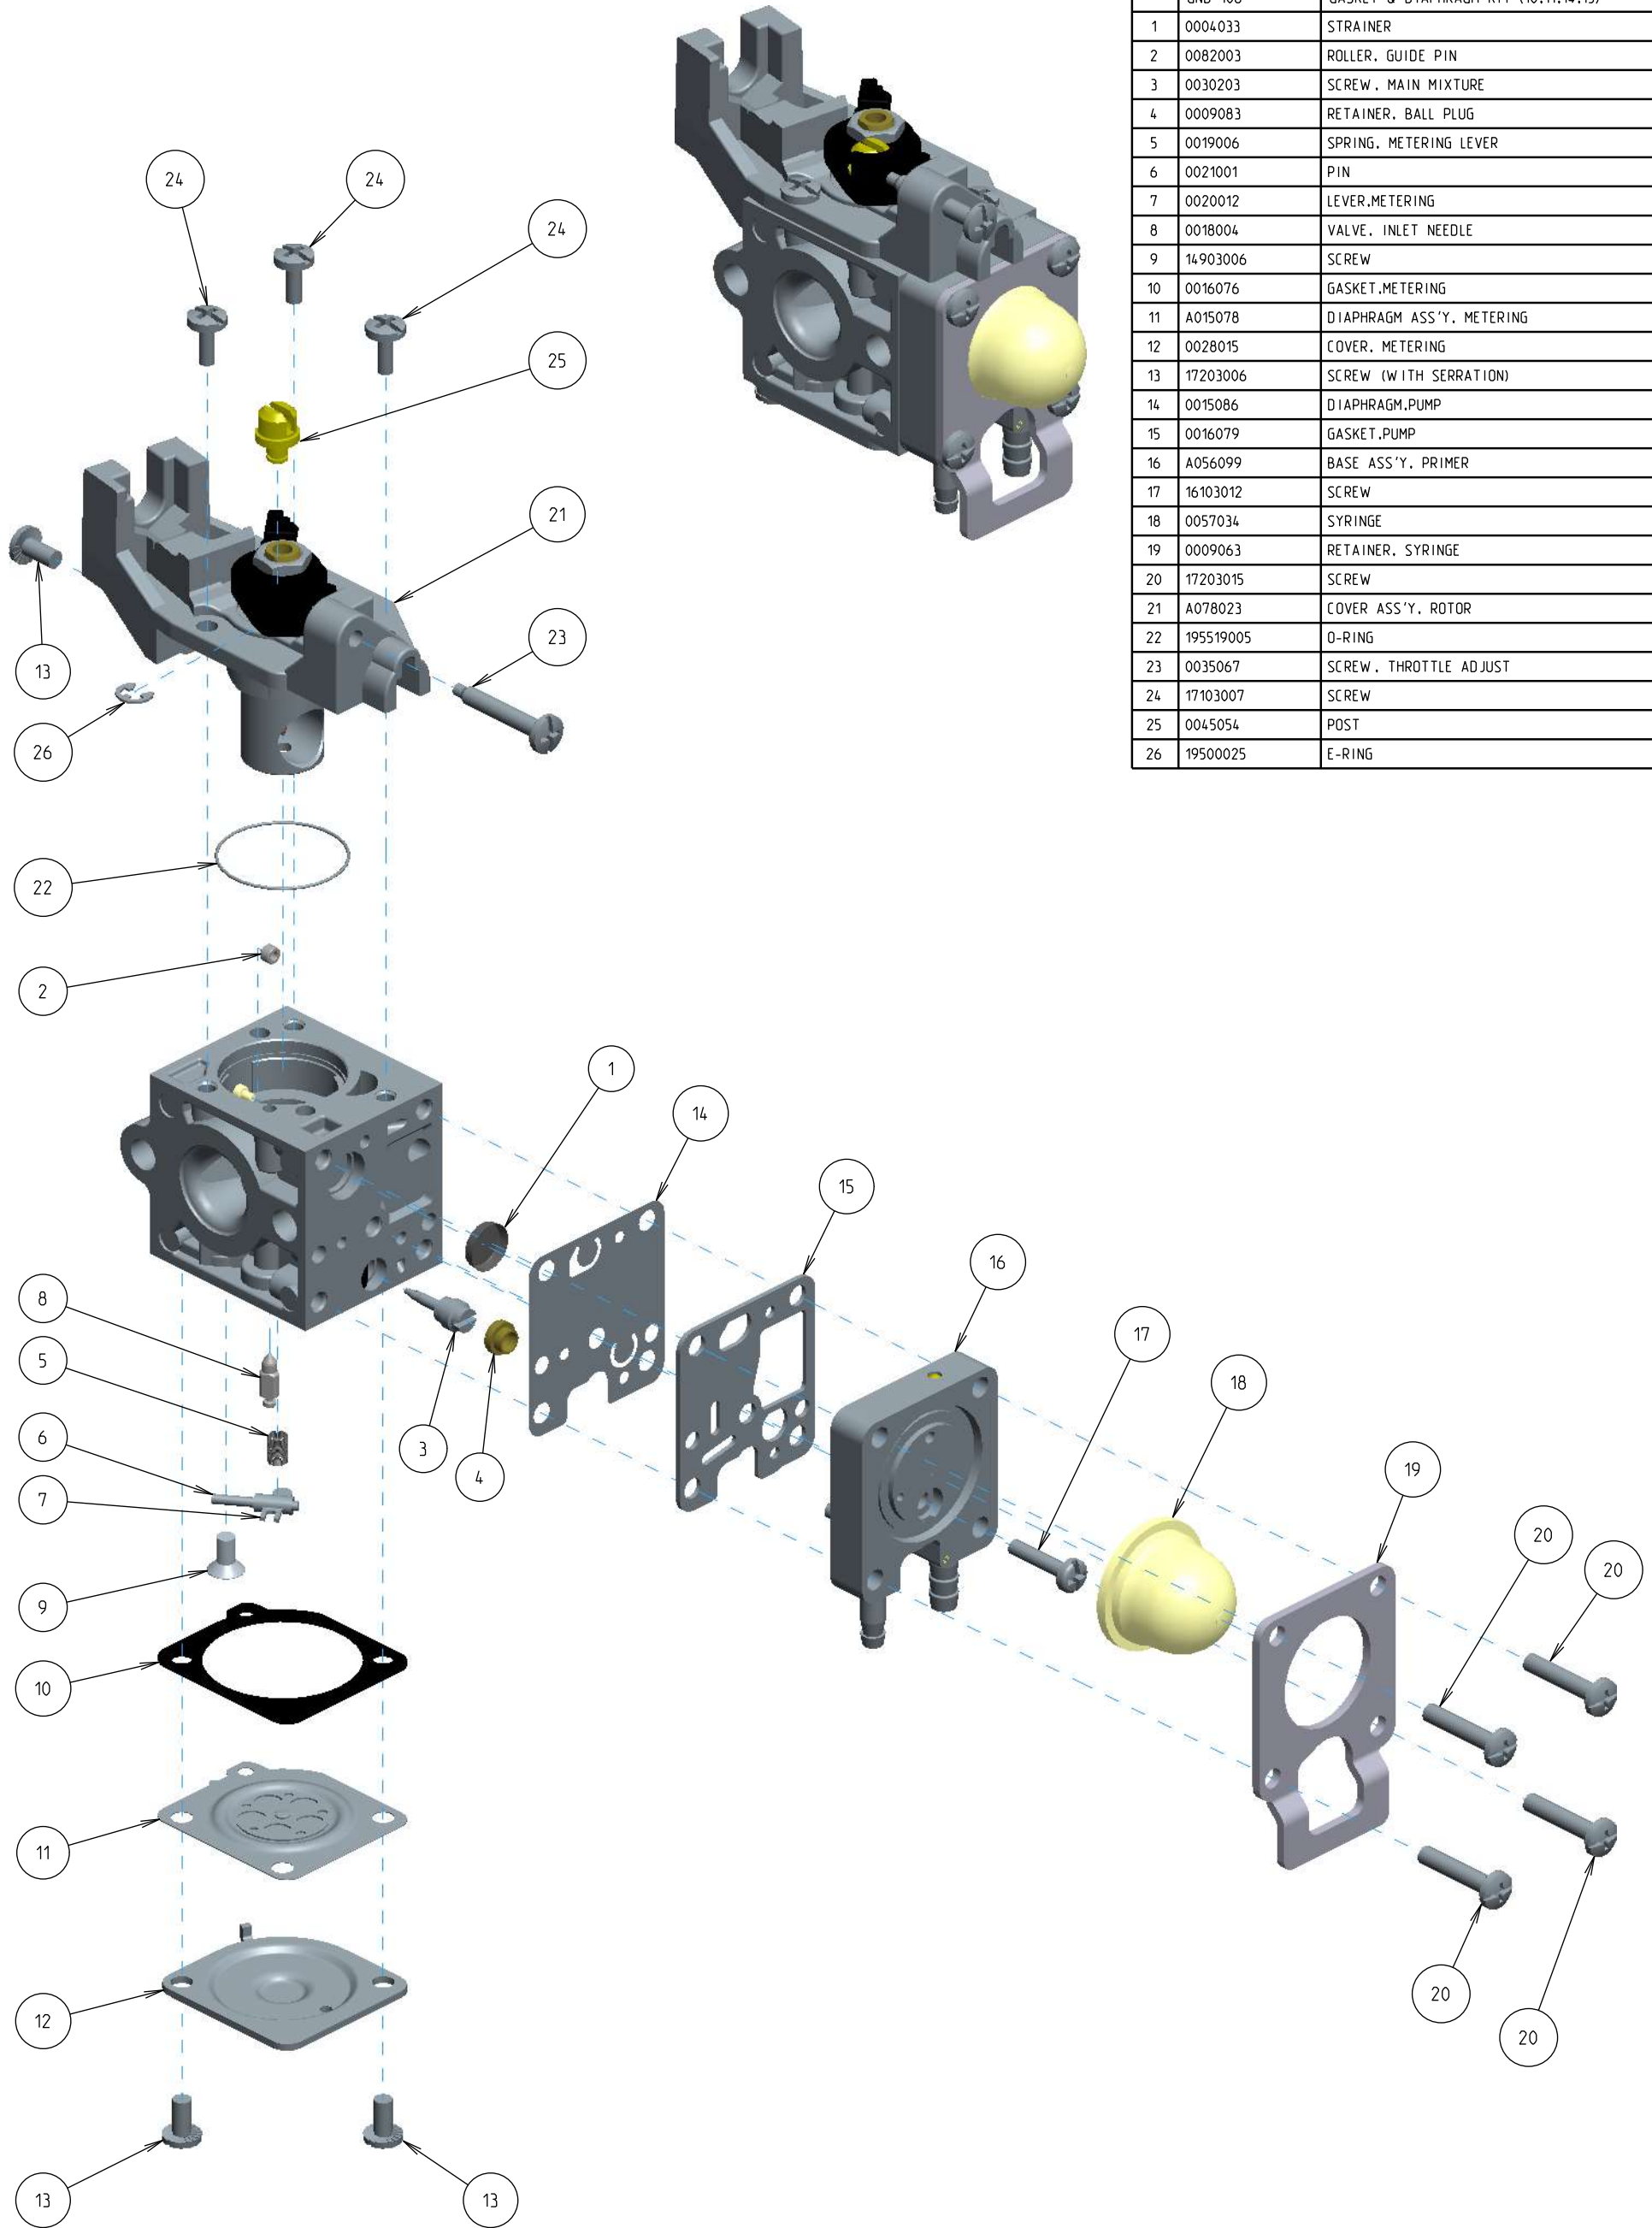

# Z011-120-0606-A

ITEM	ZAMA PART NR.	DESCRIPTION
	Z011-120-0606-A	CARBURETOR ASSEMBLY
	RB-188	REBUILD KIT (1,2,5,6,7,8,10,11,14,15)
	GND-106	GASKET & DIAPHRAGM KIT (10,11,14,15)
1	0004033	STRAINER
2	0082003	ROLLER, GUIDE PIN
3	0030203	SCREW, MAIN MIXTURE
4	0009083	RETAINER, BALL PLUG
5	0019006	SPRING, METERING LEVER
6	0021001	PIN
7	0020012	LEVER, METERING
8	0018004	VALVE, INLET NEEDLE
9	14903006	SCREW
10	0016076	GASKET, METERING
11	A015078	DIAPHRAGM ASS'Y, METERING
12	0028015	COVER, METERING
13	17203006	SCREW (WITH SERRATION)
14	0015086	DIAPHRAGM, PUMP
15	0016079	GASKET, PUMP
16	A056099	BASE ASS'Y, PRIMER
17	16103012	SCREW
18	0057034	SYRINGE
19	0009063	RETAINER, SYRINGE
20	17203015	SCREW
21	A078023	COVER ASS'Y, ROTOR
22	195519005	O-RING
23	0035067	SCREW, THROTTLE ADJUST
24	17103007	SCREW
25	0045054	POST
26	19500025	E-RING